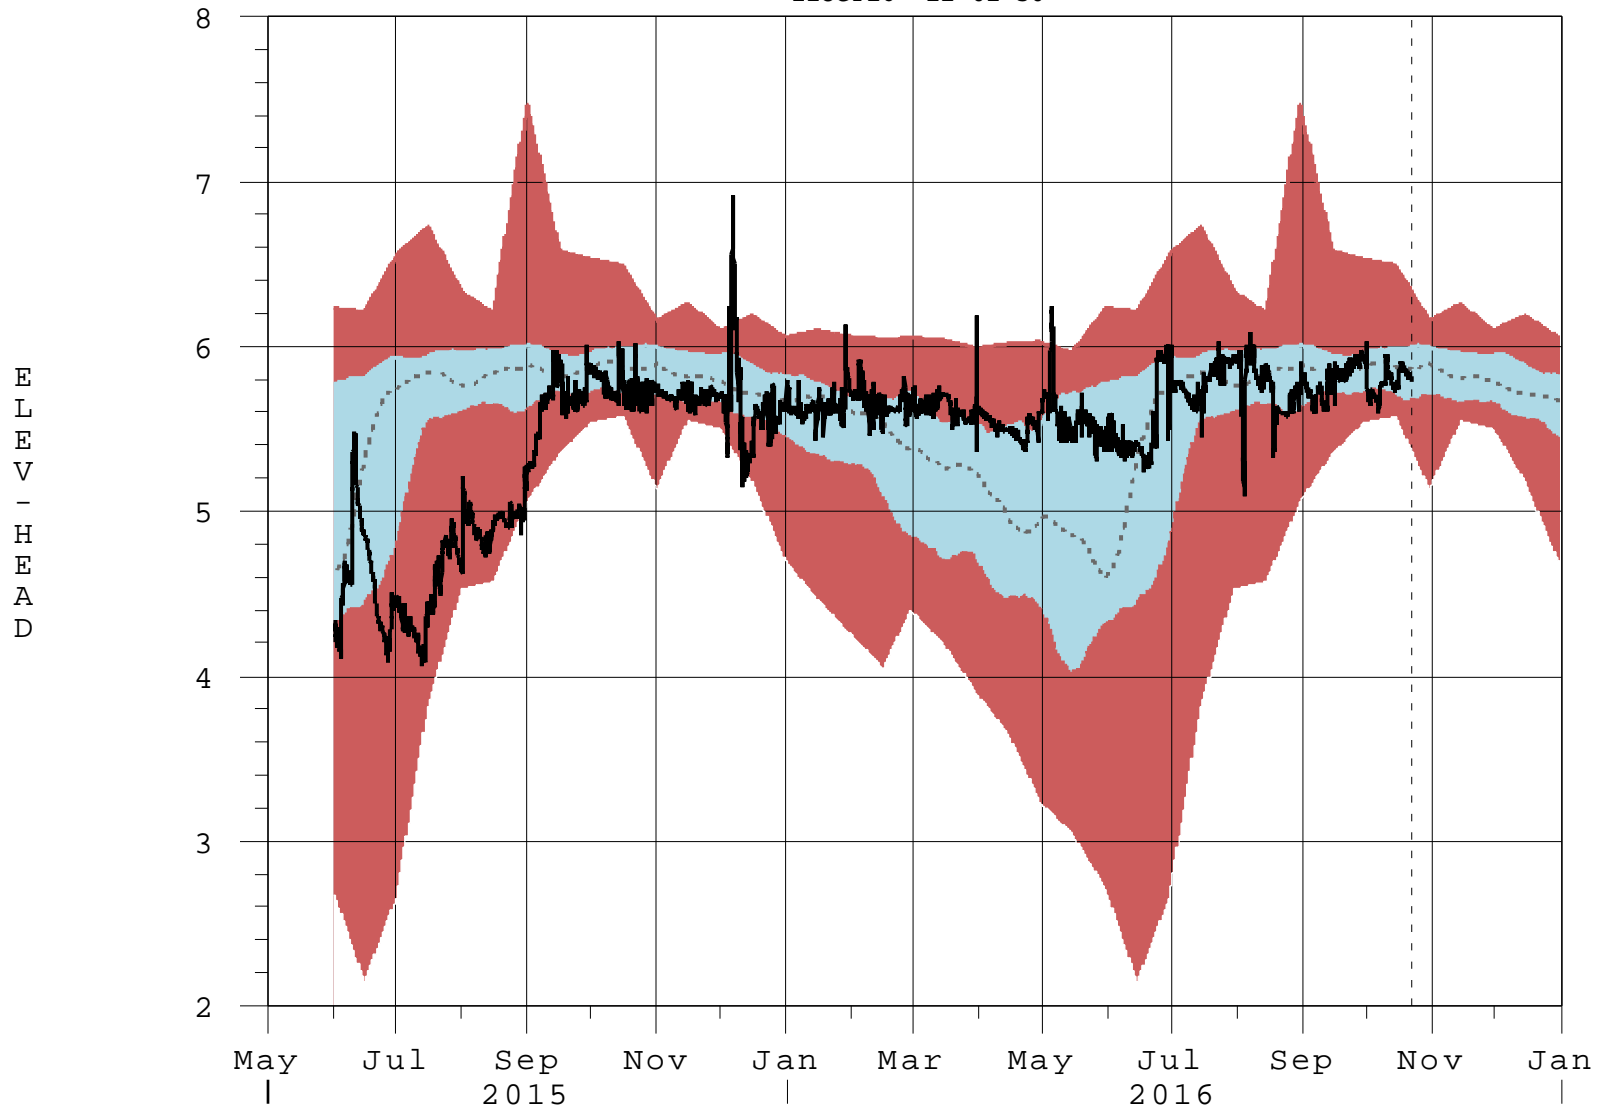

S336 ELEV-HEAD Exceedance Bands for Available Data

22OCT16 11:02:30

- 95% Band (Daily Data)
- 50% Band (Daily Data)
- 50 Percentile Line (Daily Data)
- (Stats POR: JUL2002-MAY2015)
- Stages in FT-NGVD, Flows in CFS
- S336 ELEV-HEAD (Hourly Data)