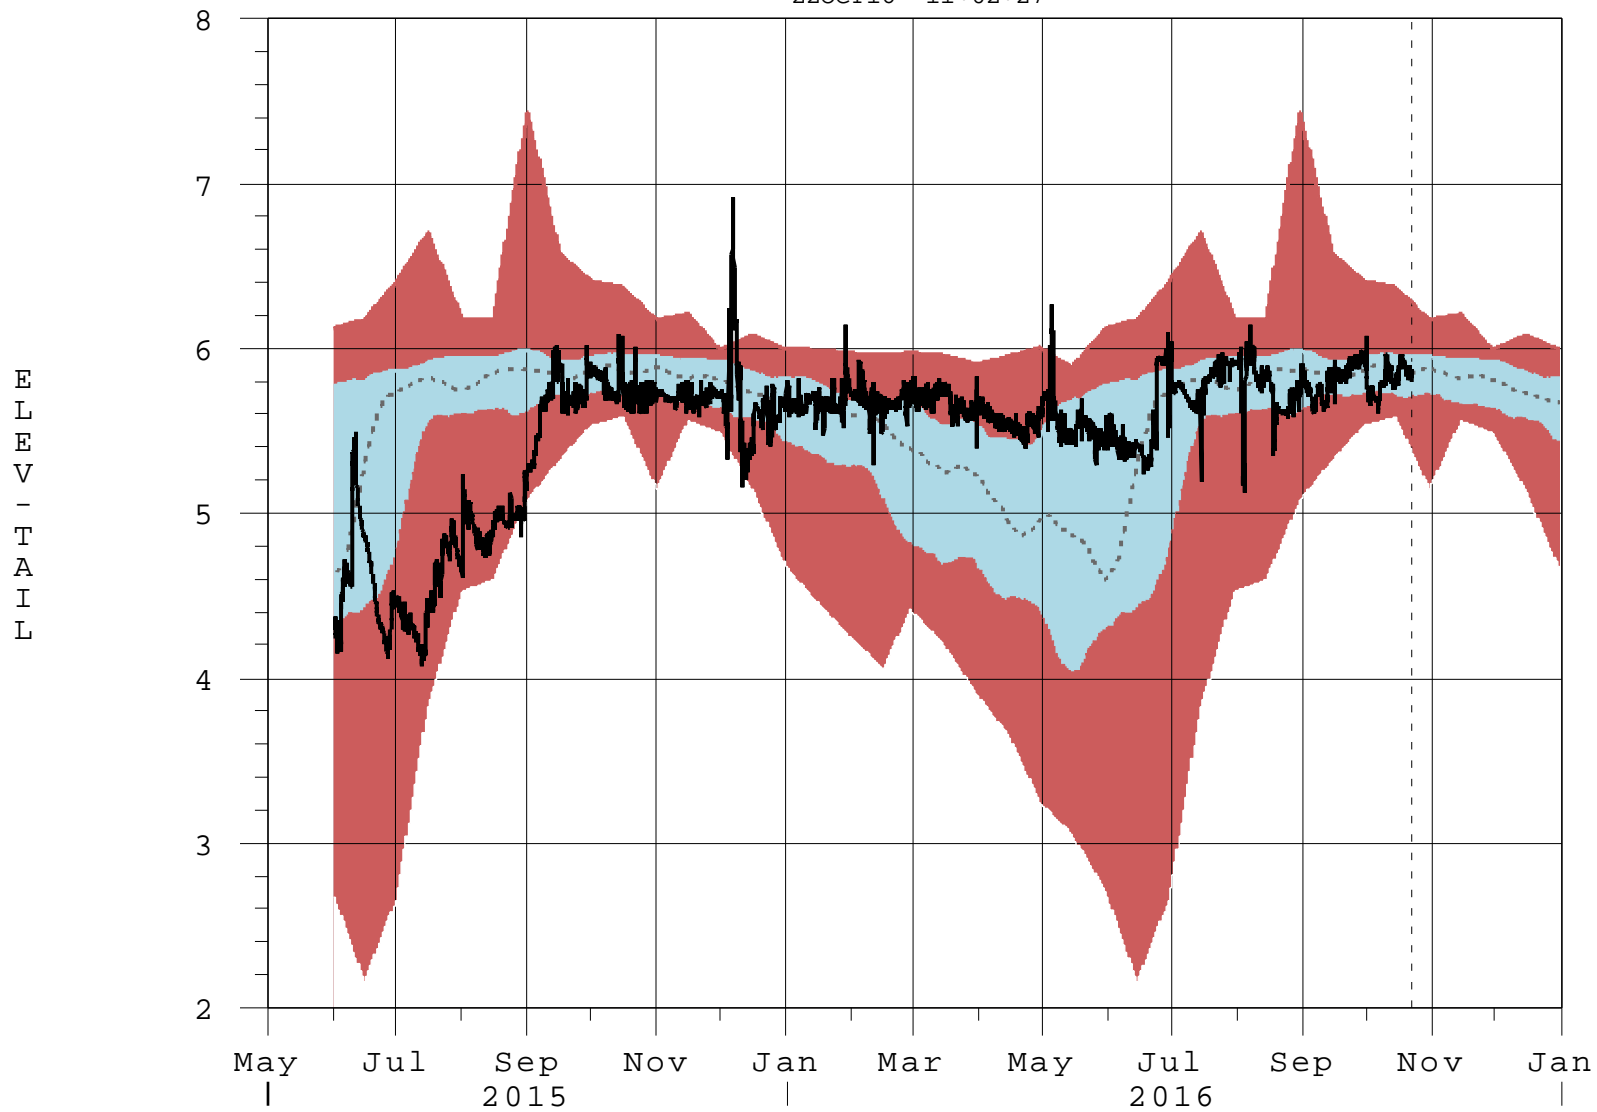

S335 ELEV-TAIL Exceedance Bands for Available Data

22OCT16 11:02:27

- 95% Band (Daily Data)
- 50% Band (Daily Data)
- 50 Percentile Line (Daily Data)
- (Stats POR: JUL2002-MAY2015)
- Stages in FT-NGVD, Flows in CFS
- S335 ELEV-TAIL (Hourly Data)