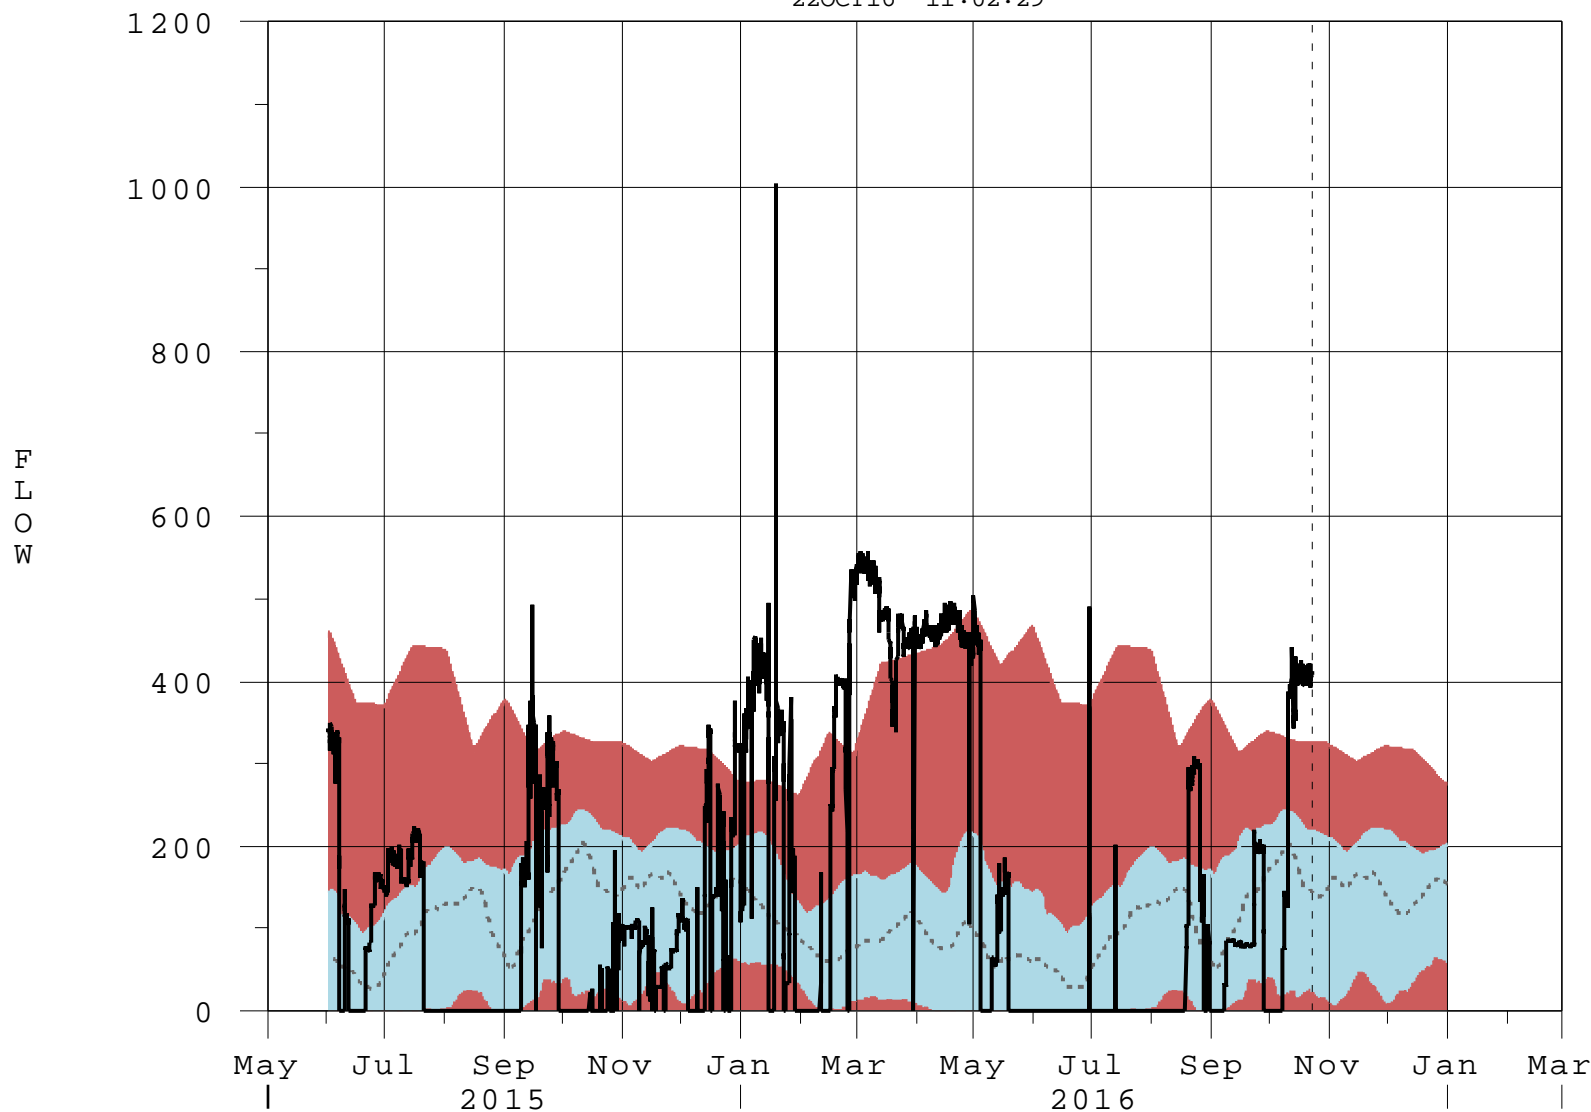

# S335 FLOW Exceedance Bands for Available Data

22OCT16 11:02:29

- 95% Band (Daily Data)
- 50% Band (Daily Data)
- ..... 50 Percentile Line (Daily Data)
- - - - (Stats POR: JUL2002-MAY2015)
- Stages in FT-NGVD, Flows in CFS
- S335 FLOW (Hourly Data)