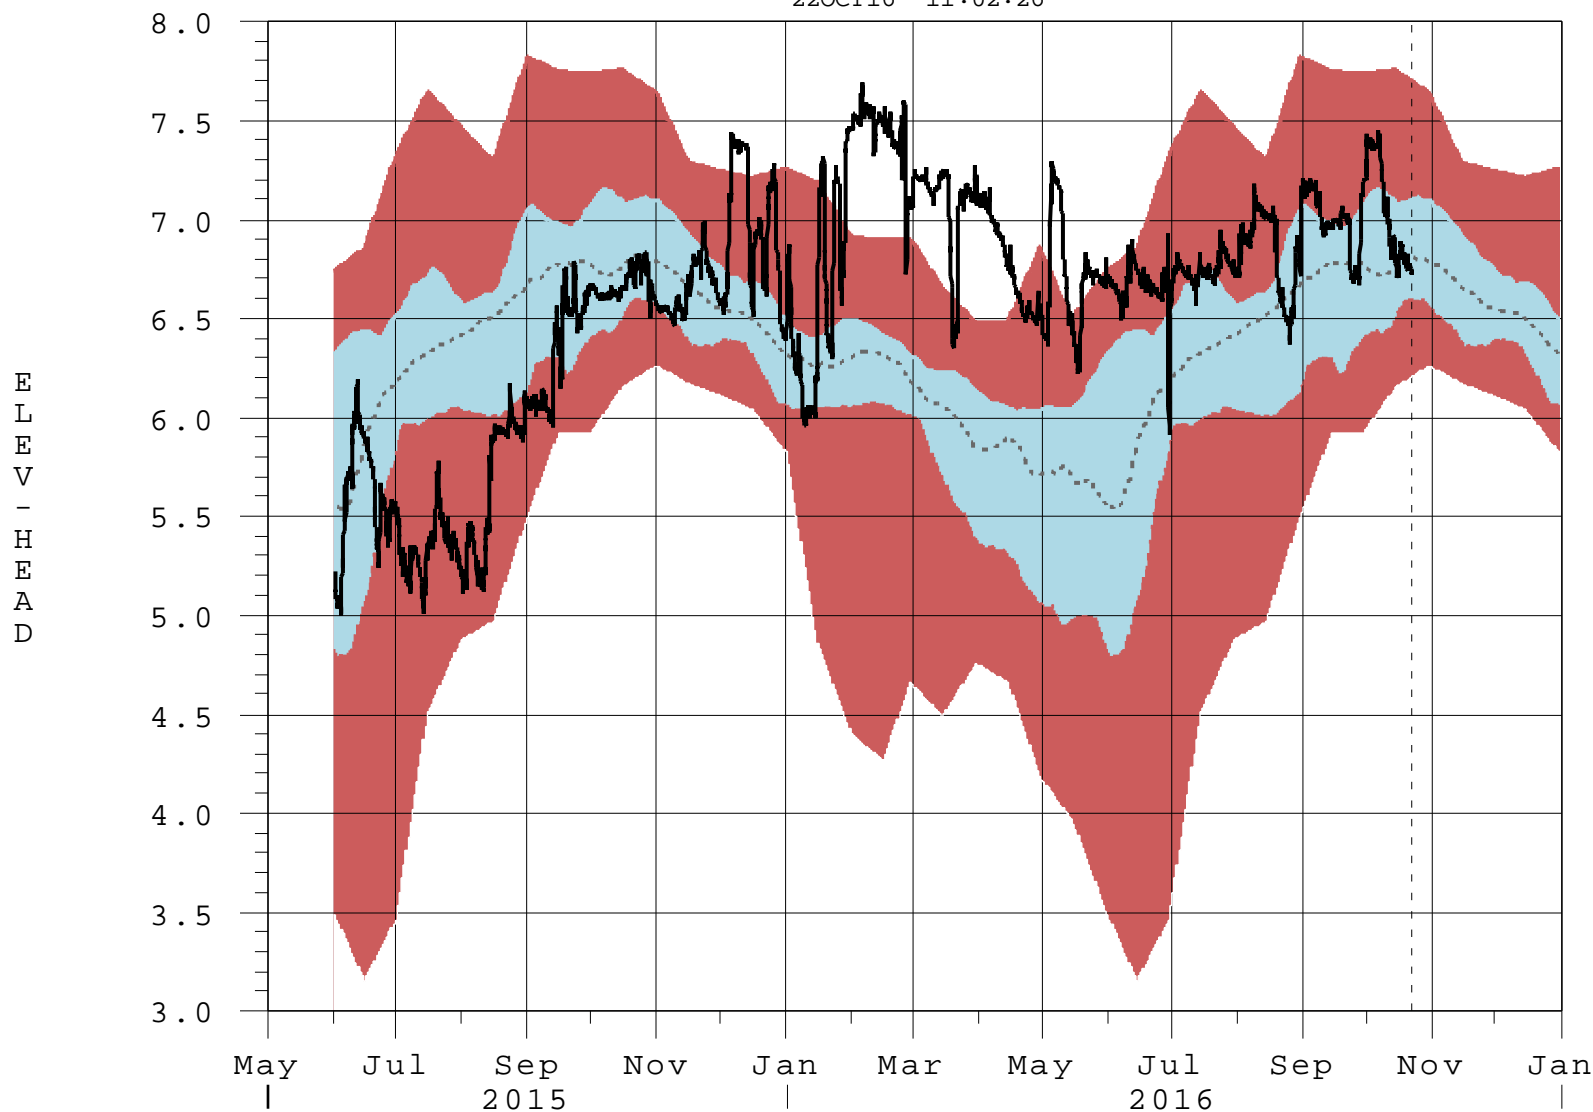

S335 ELEV-HEAD Exceedance Bands for Available Data

22OCT16 11:02:26

- 95% Band (Daily Data)
- 50% Band (Daily Data)
- 50 Percentile Line (Daily Data)
- - - - (Stats POR: JUL2002-MAY2015)
- Stages in FT-NGVD, Flows in CFS
- S335 ELEV-HEAD (Hourly Data)