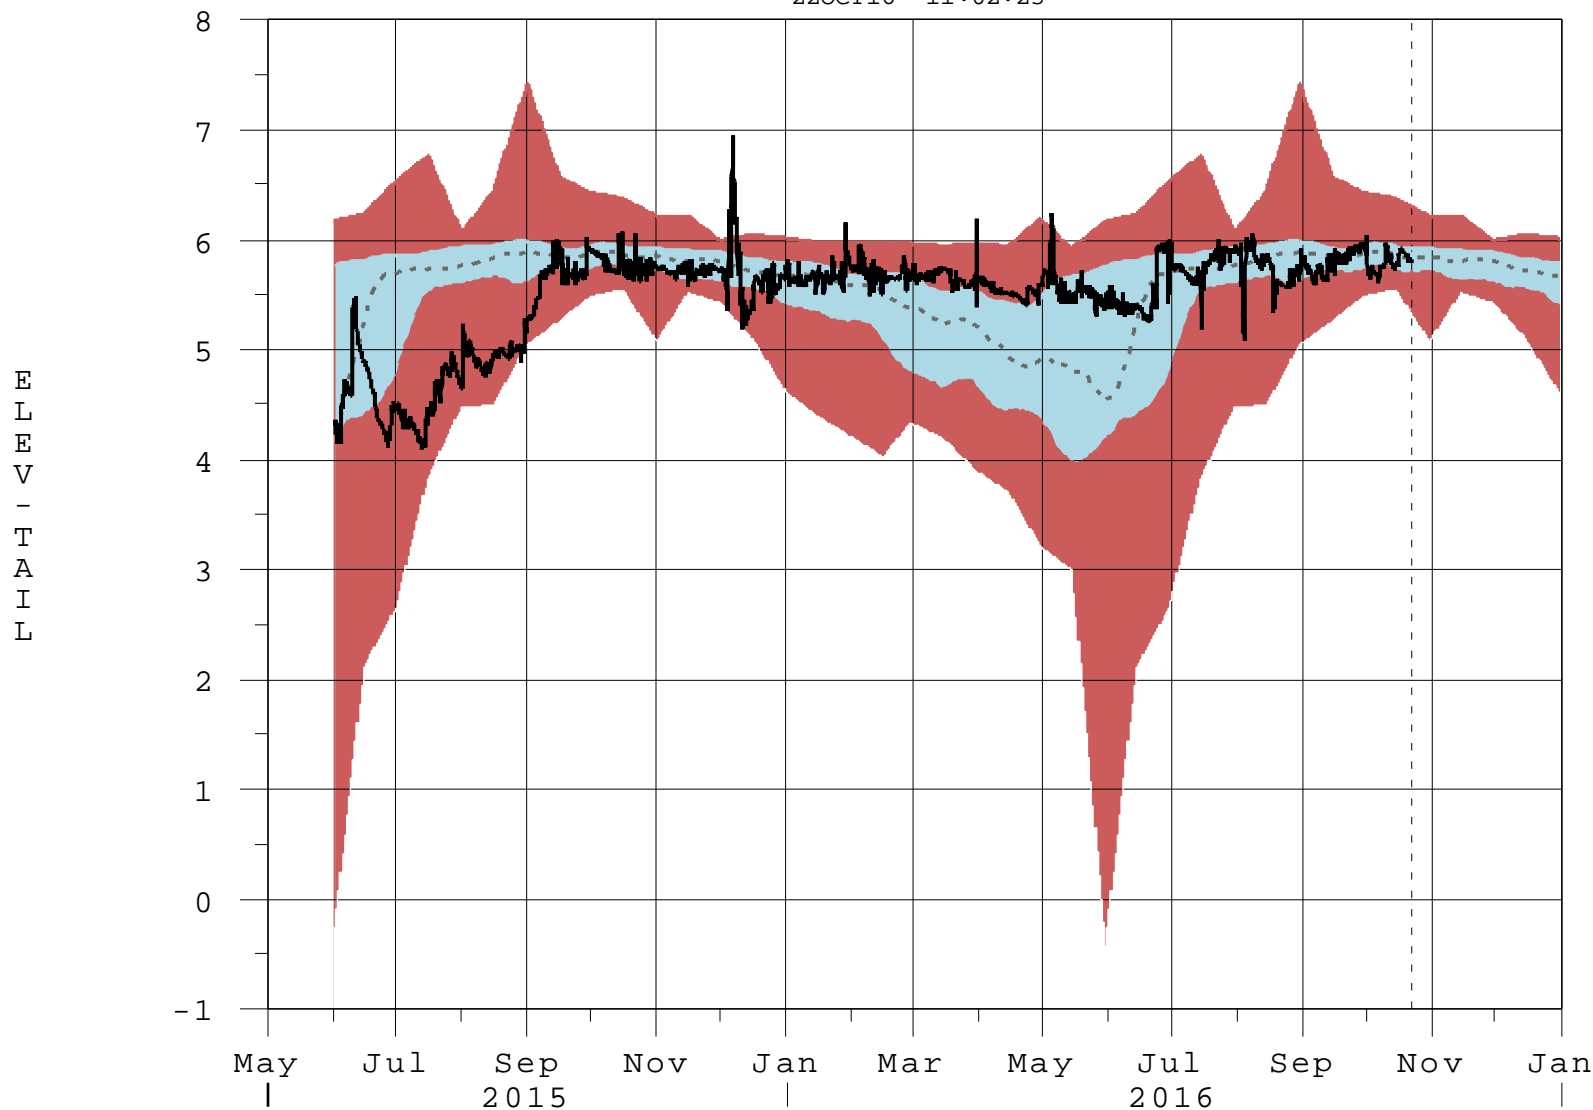

S334 ELEV-TAIL Exceedance Bands for Available Data

22OCT16 11:02:23

E
L
E
V
-
T
A
I
L

- 95% Band (Daily Data)
- 50% Band (Daily Data)
- 50 Percentile Line (Daily Data)
- (Stats POR: JUL2002-MAY2015)
- Stages in FT-NGVD, Flows in CFS
- S334 ELEV-TAIL (Hourly Data)