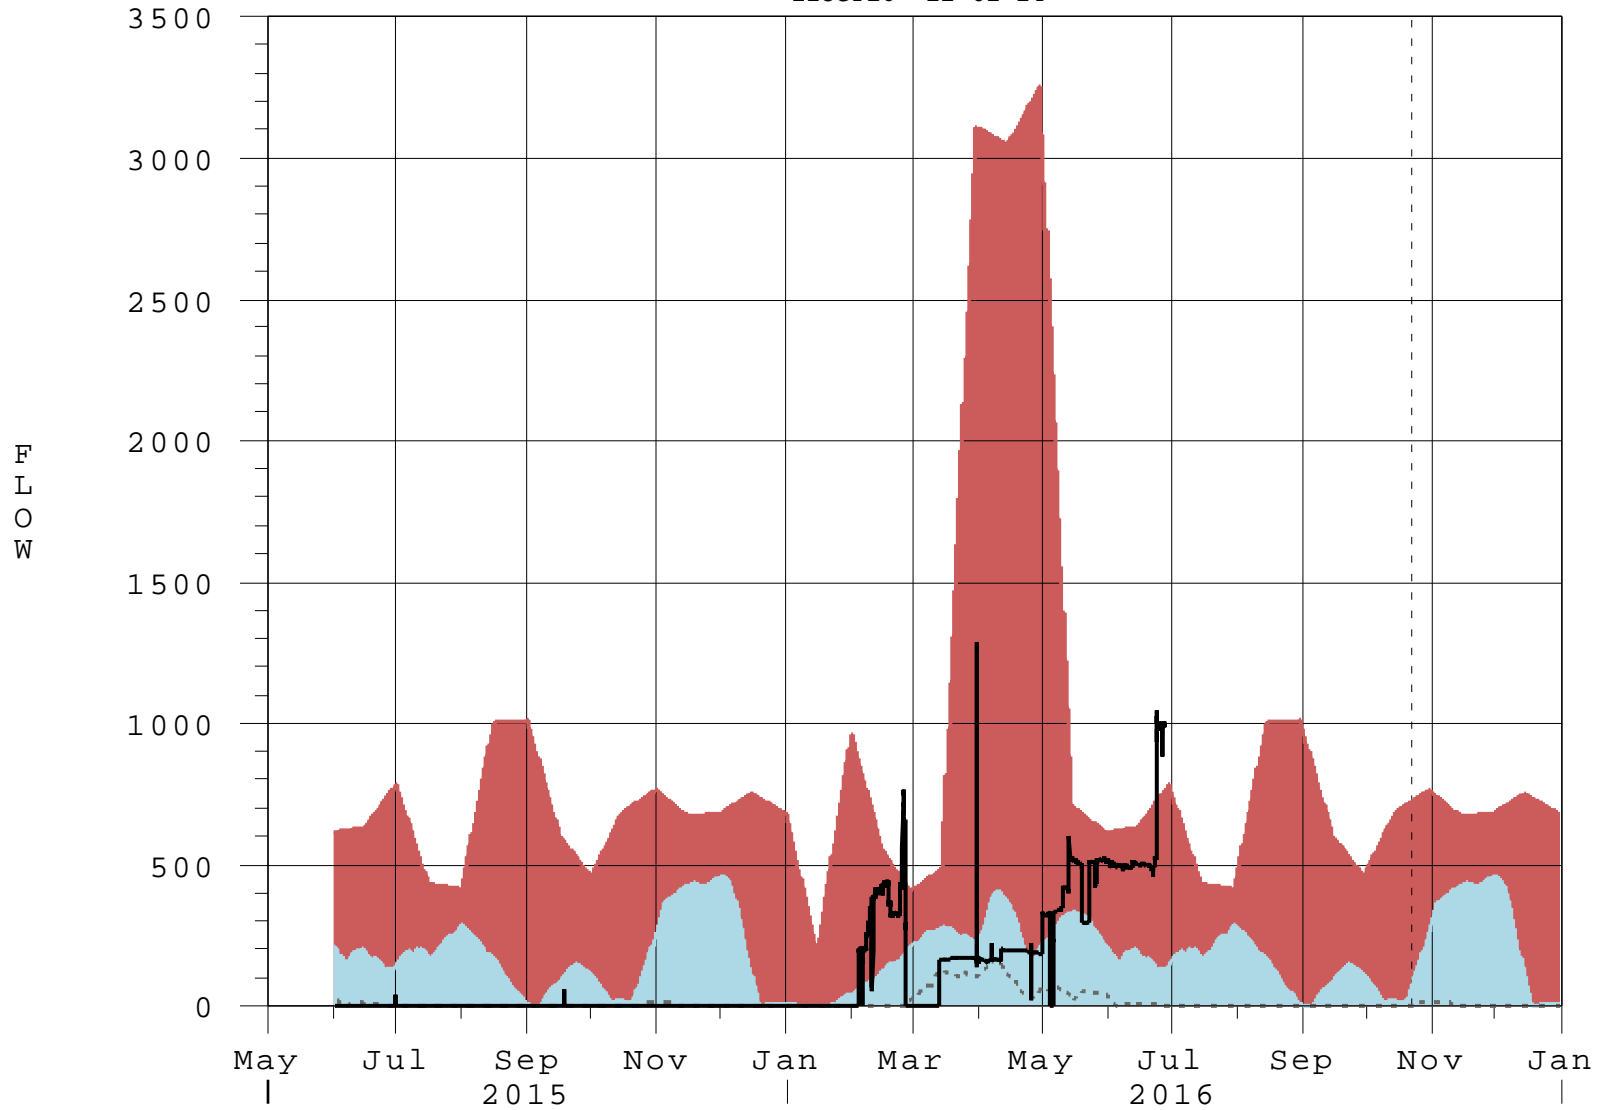

S334 FLOW Exceedance Bands for Available Data

22OCT16 11:02:24

- 95% Band (Daily Data)
- 50% Band (Daily Data)
- 50 Percentile Line (Daily Data)
- - - - (Stats POR: JUL2002-MAY2015)
- Stages in FT-NGVD, Flows in CFS
- S334 FLOW (Hourly Data)