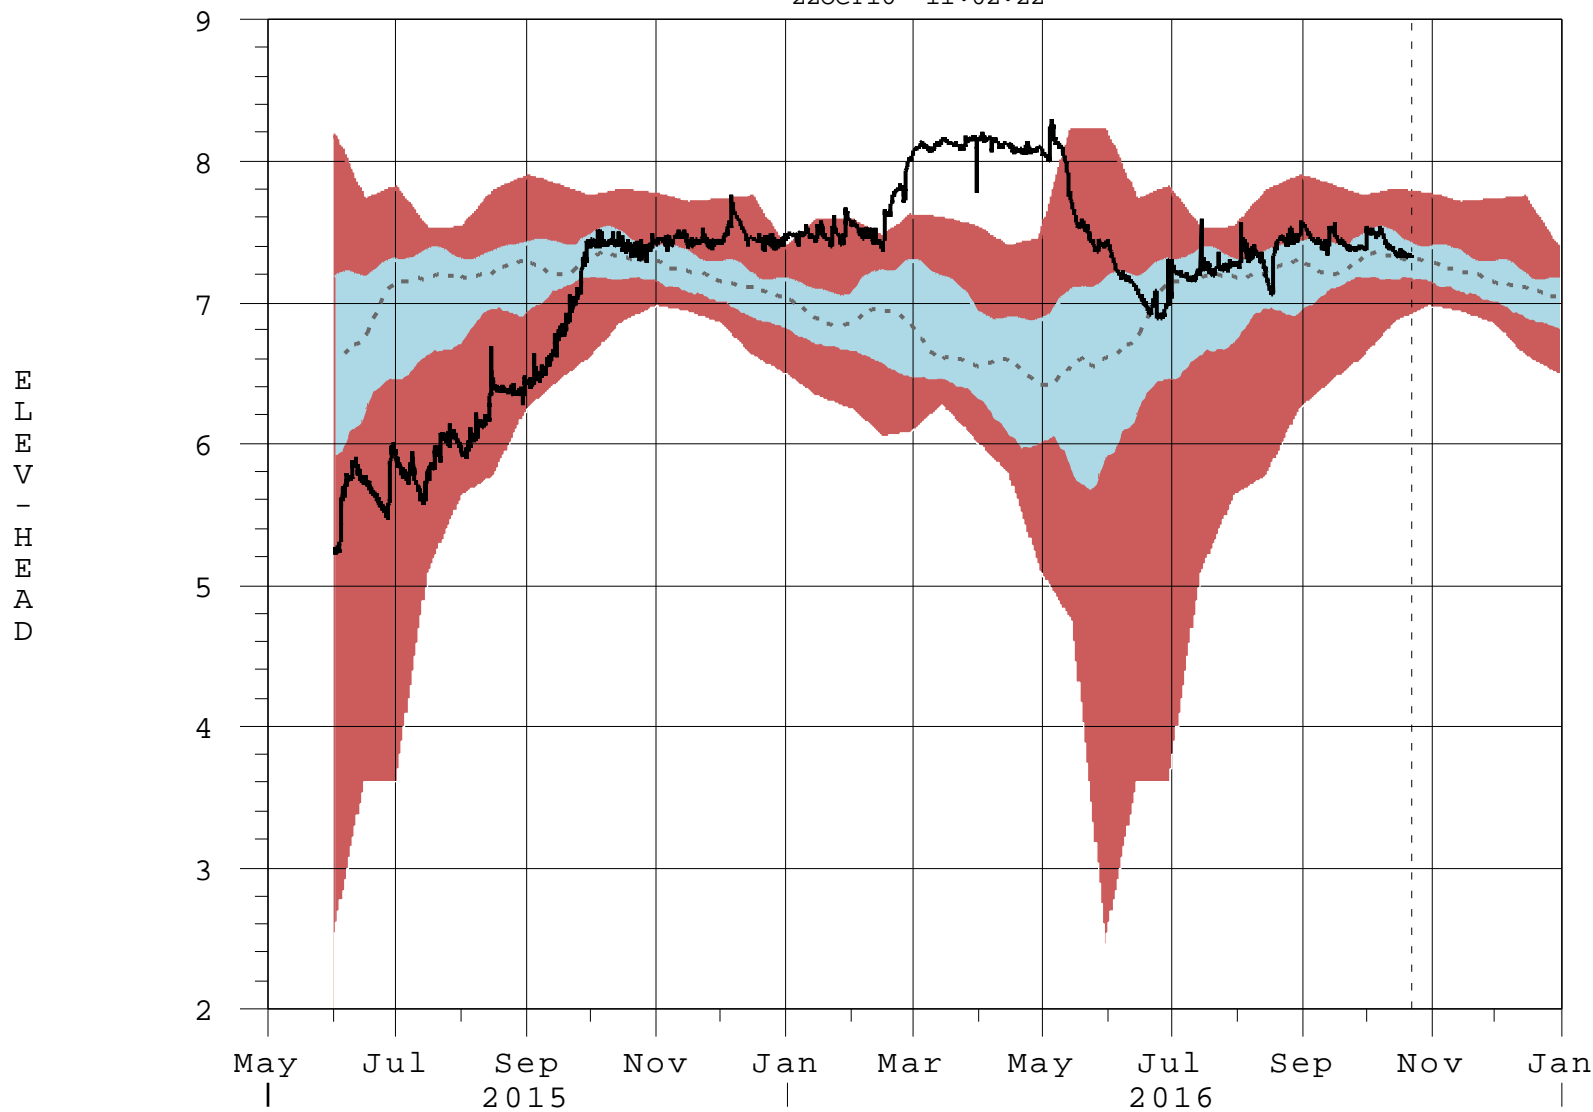

S334 ELEV-HEAD Exceedance Bands for Available Data

22OCT16 11:02:22

- 95% Band (Daily Data)
- 50% Band (Daily Data)
- 50 Percentile Line (Daily Data)
- (Stats POR: JUL2002-MAY2015)
- Stages in FT-NGVD, Flows in CFS
- S334 ELEV-HEAD (Hourly Data)