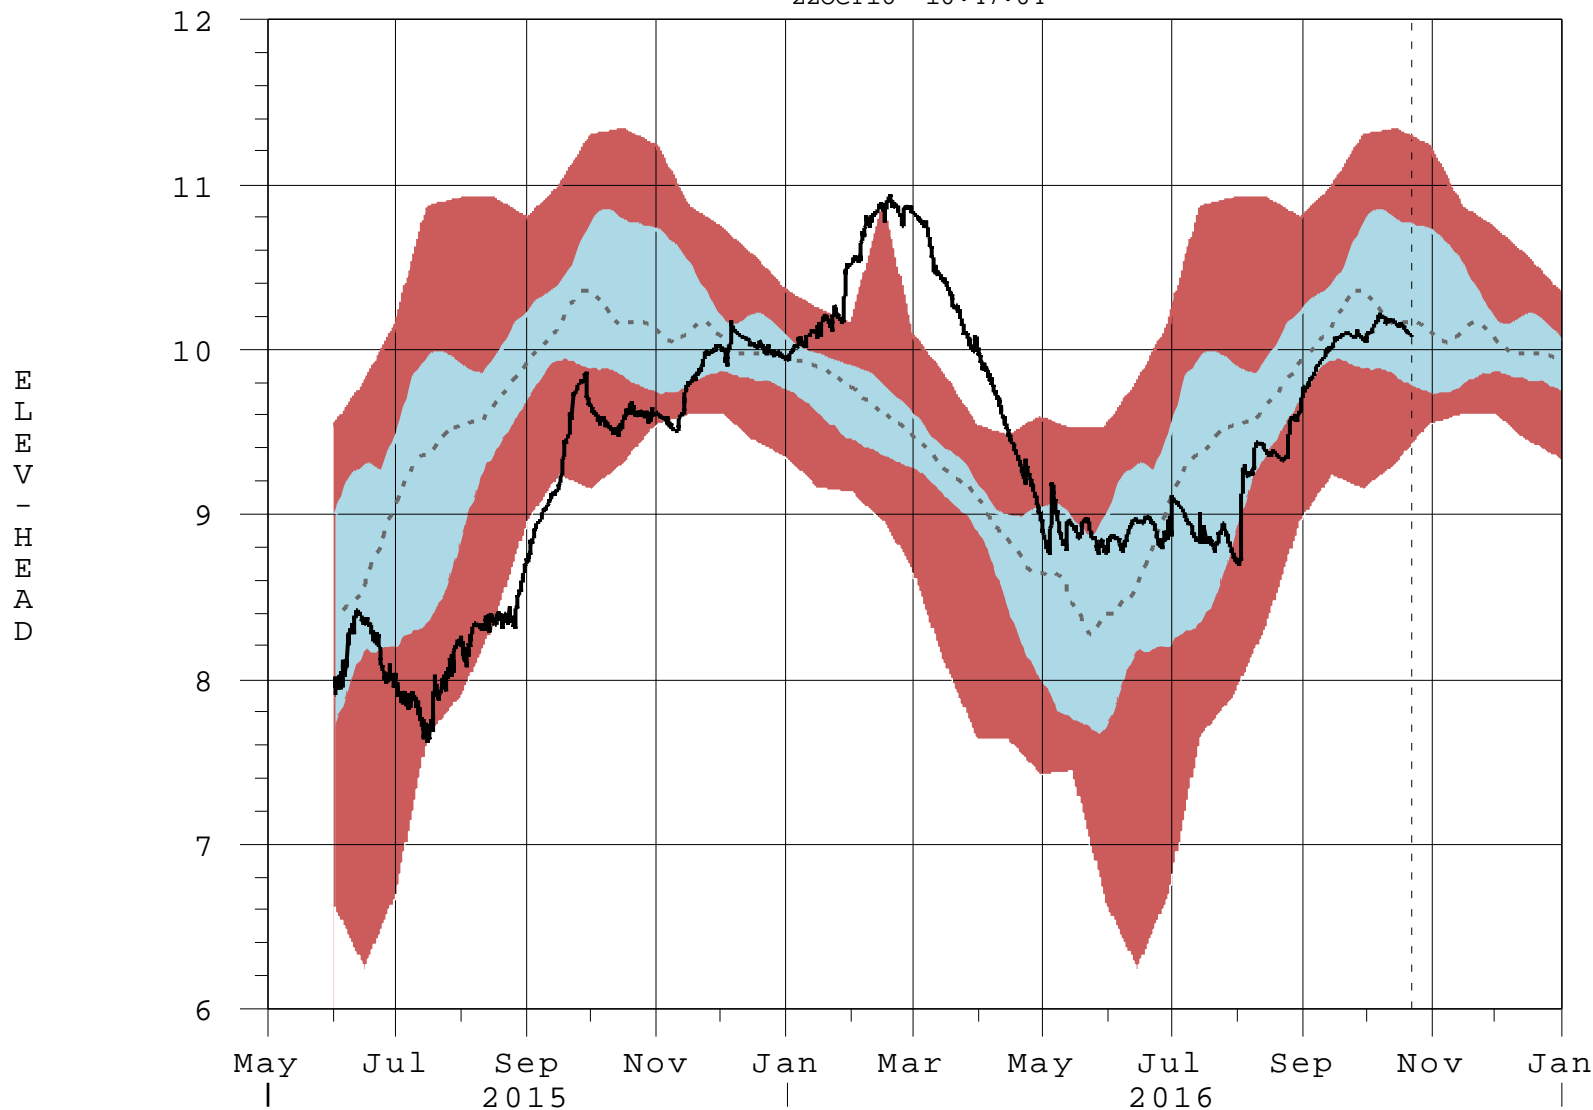

S333 ELEV-HEAD Exceedance Bands for Available Data

22OCT16 10:47:04

- 95% Band (Daily Data)
- 50% Band (Daily Data)
- 50 Percentile Line (Daily Data)
- (Stats POR: JUL2002-MAY2015)
- Stages in FT-NGVD, Flows in CFS
- S333 ELEV-HEAD (Hourly Data)