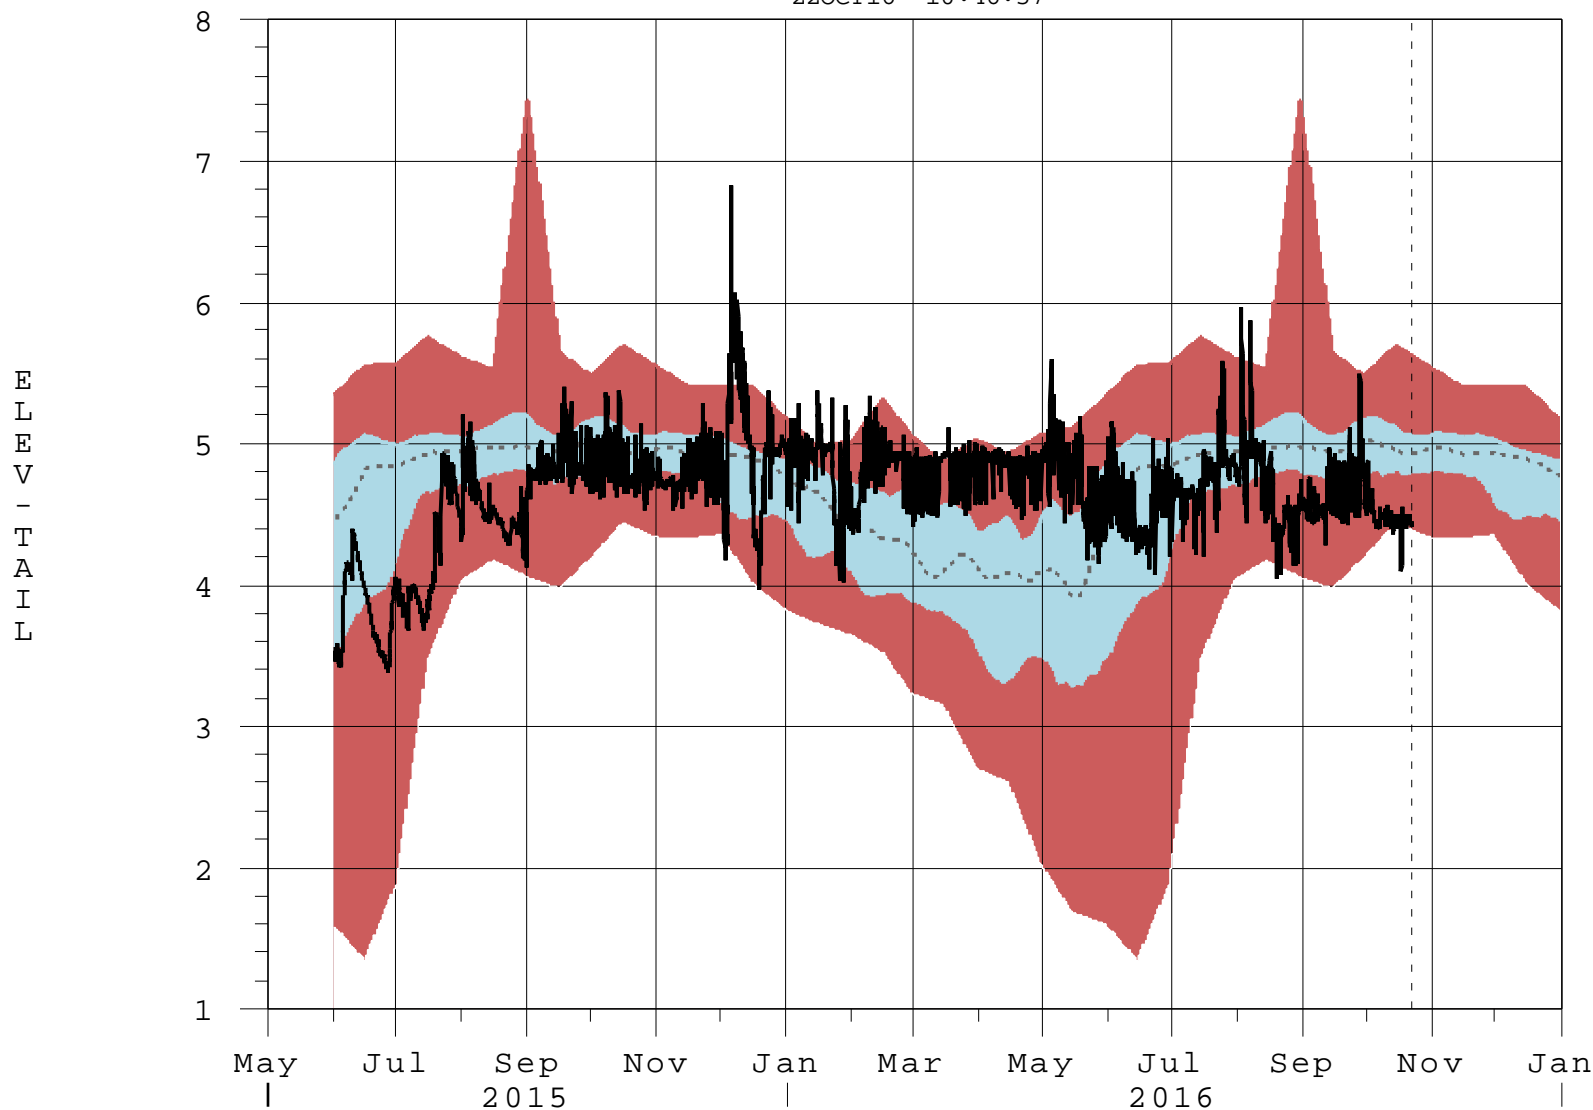

# S331 ELEV-TAIL Exceedance Bands for Available Data

22OCT16 10:46:57

- 95% Band (Daily Data)
- 50% Band (Daily Data)
- ..... 50 Percentile Line (Daily Data)
- - - - (Stats POR: JUL2002-MAY2015)
- Stages in FT-NGVD, Flows in CFS
- S331 ELEV-TAIL (Hourly Data)