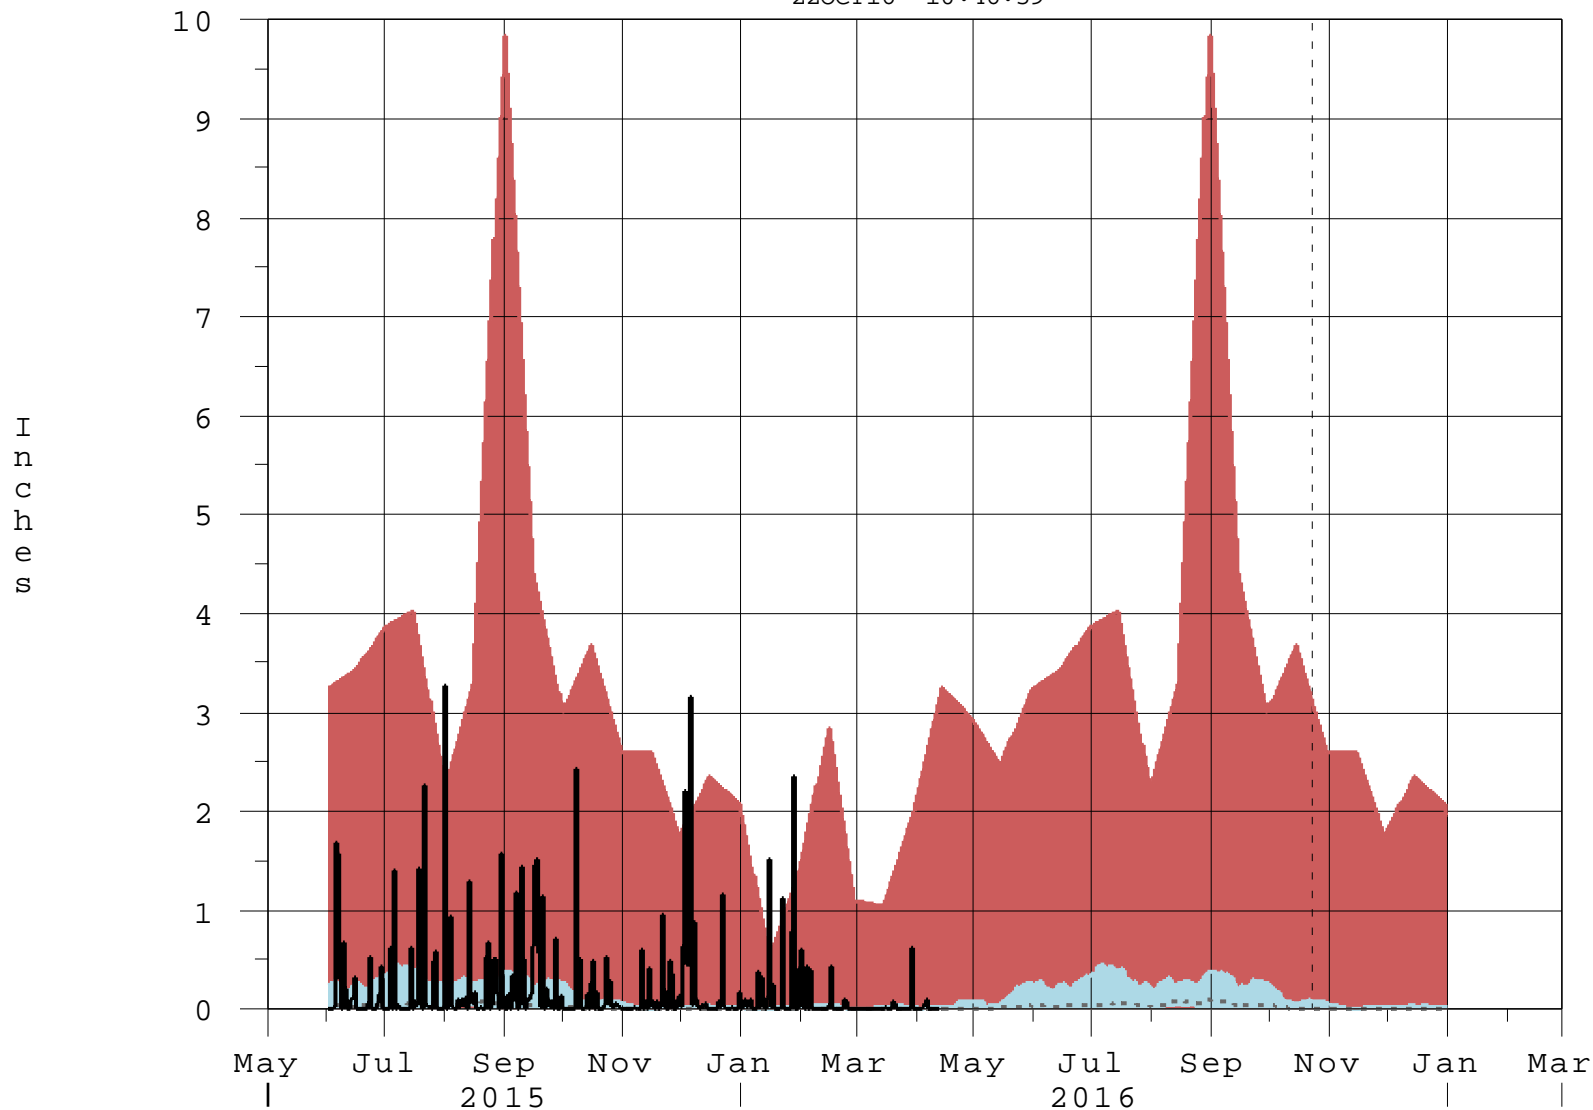

# S331 Rain Sum Exceedance Bands for Available Data

22OCT16 10:46:59

- 95% Band
- 50% Band
- 50 Percentile Line
- (Stats POR: JUL2002-MAY2015)
- Daily Rainfall Sum