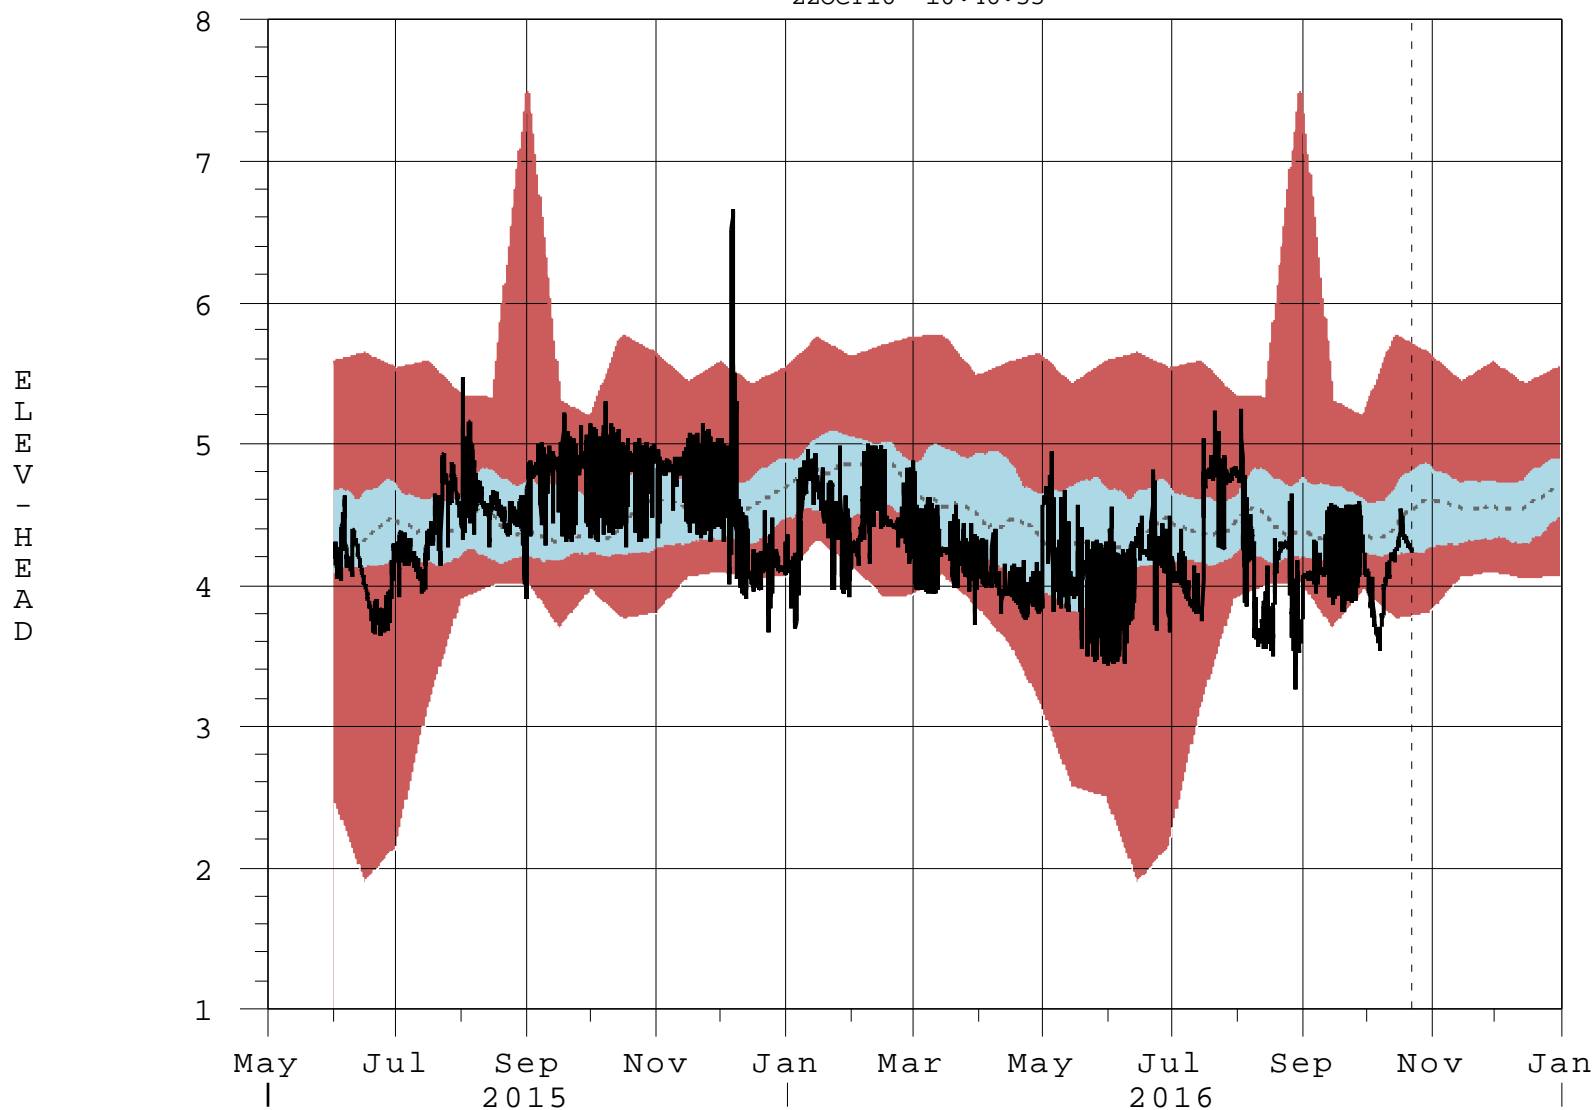

# S331 ELEV-HEAD Exceedance Bands for Available Data

22OCT16 10:46:55

- 95% Band (Daily Data)
- 50% Band (Daily Data)
- 50 Percentile Line (Daily Data)
- (Stats POR: JUL2002-MAY2015)
- Stages in FT-NGVD, Flows in CFS
- S331 ELEV-HEAD (Hourly Data)