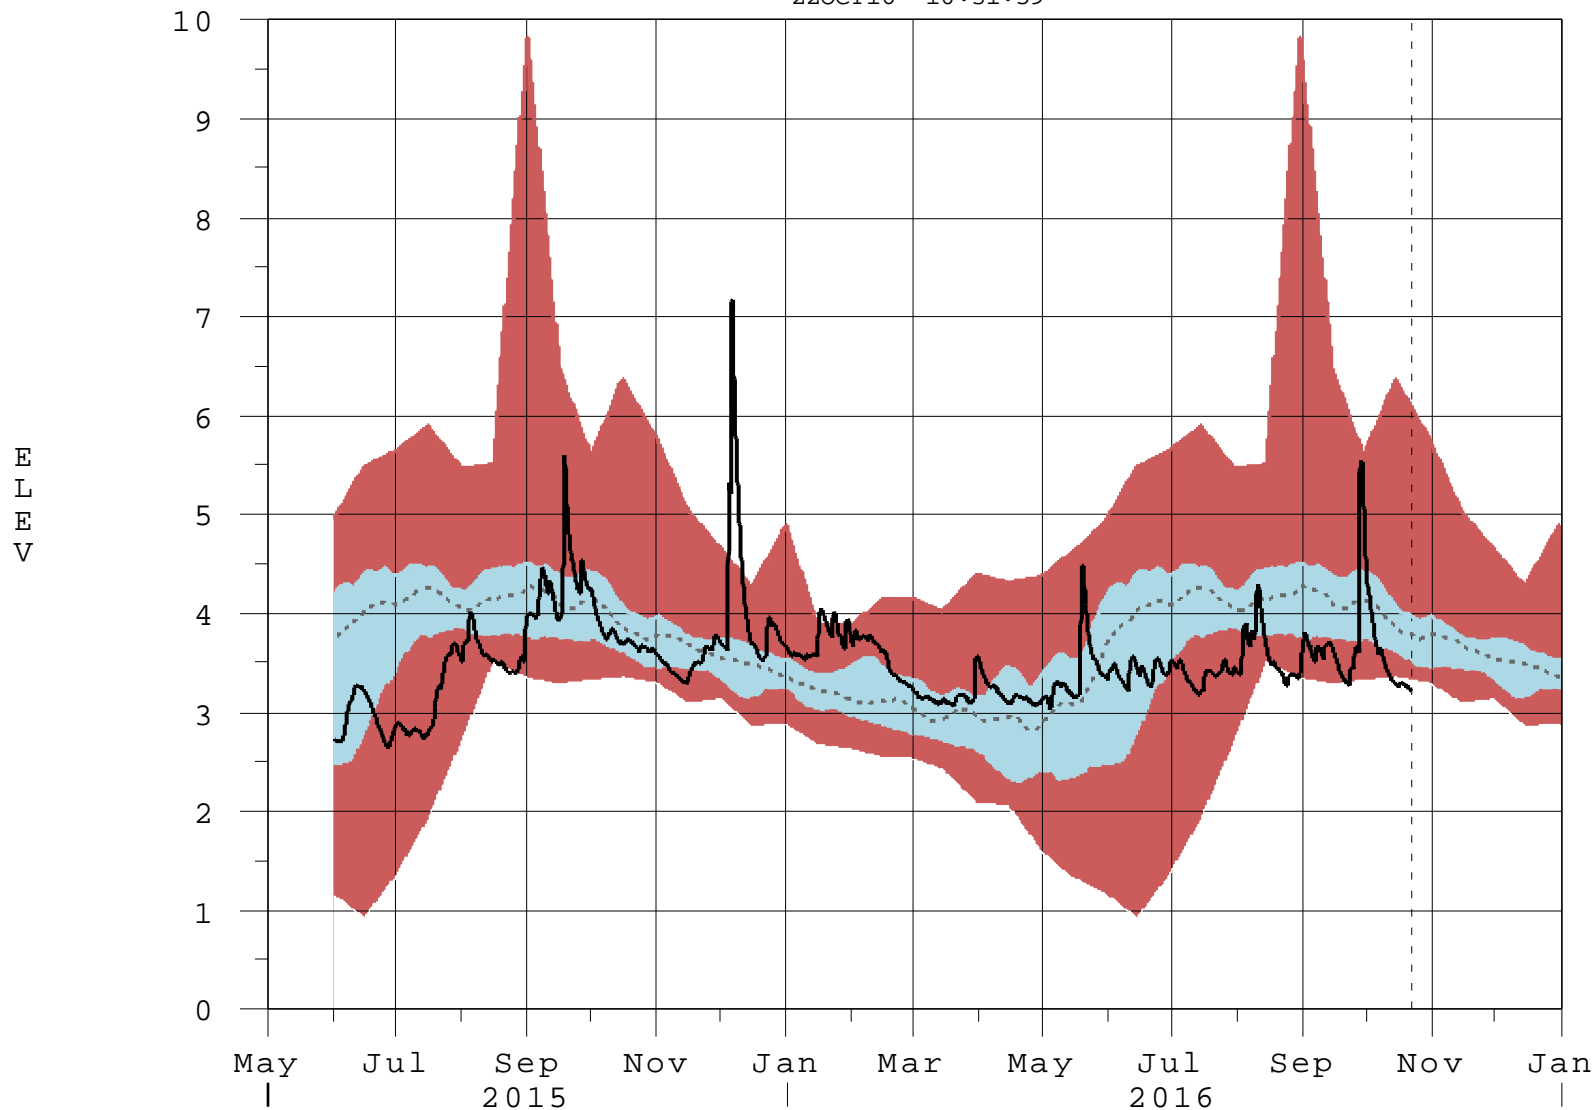

# S196A ELEV-GW Exceedance Bands for Available Data

22OCT16 10:31:59

- 95% Band (Daily Data)
- 50% Band (Daily Data)
- ..... 50 Percentile Line (Daily Data)
- - - - (Stats POR: JUL2002-MAY2015)
- Stages in FT-NGVD, Flows in CFS
- S196A ELEV-GW (Hourly Data)