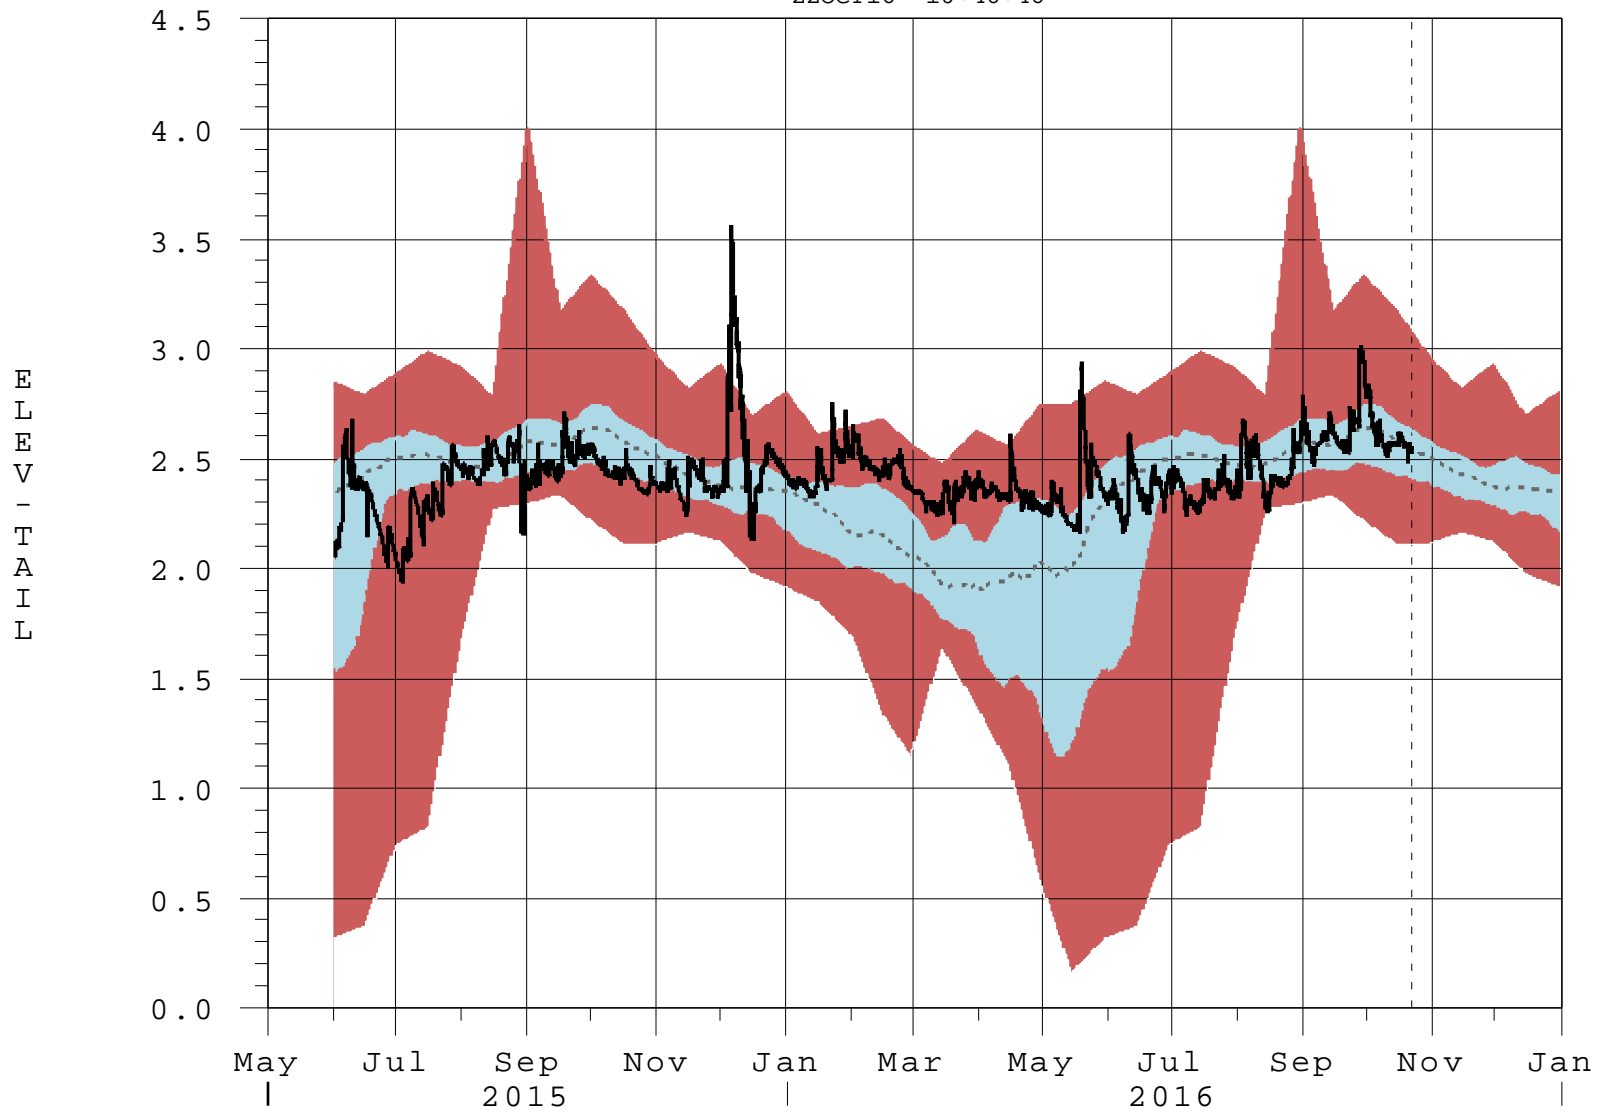

S178 ELEV-TAIL Exceedance Bands for Available Data

22OCT16 10:46:46

- 95% Band (Daily Data)
- 50% Band (Daily Data)
- 50 Percentile Line (Daily Data)
- (Stats POR: JUL2002-MAY2015)
- Stages in FT-NGVD, Flows in CFS
- S178 ELEV-TAIL (Hourly Data)