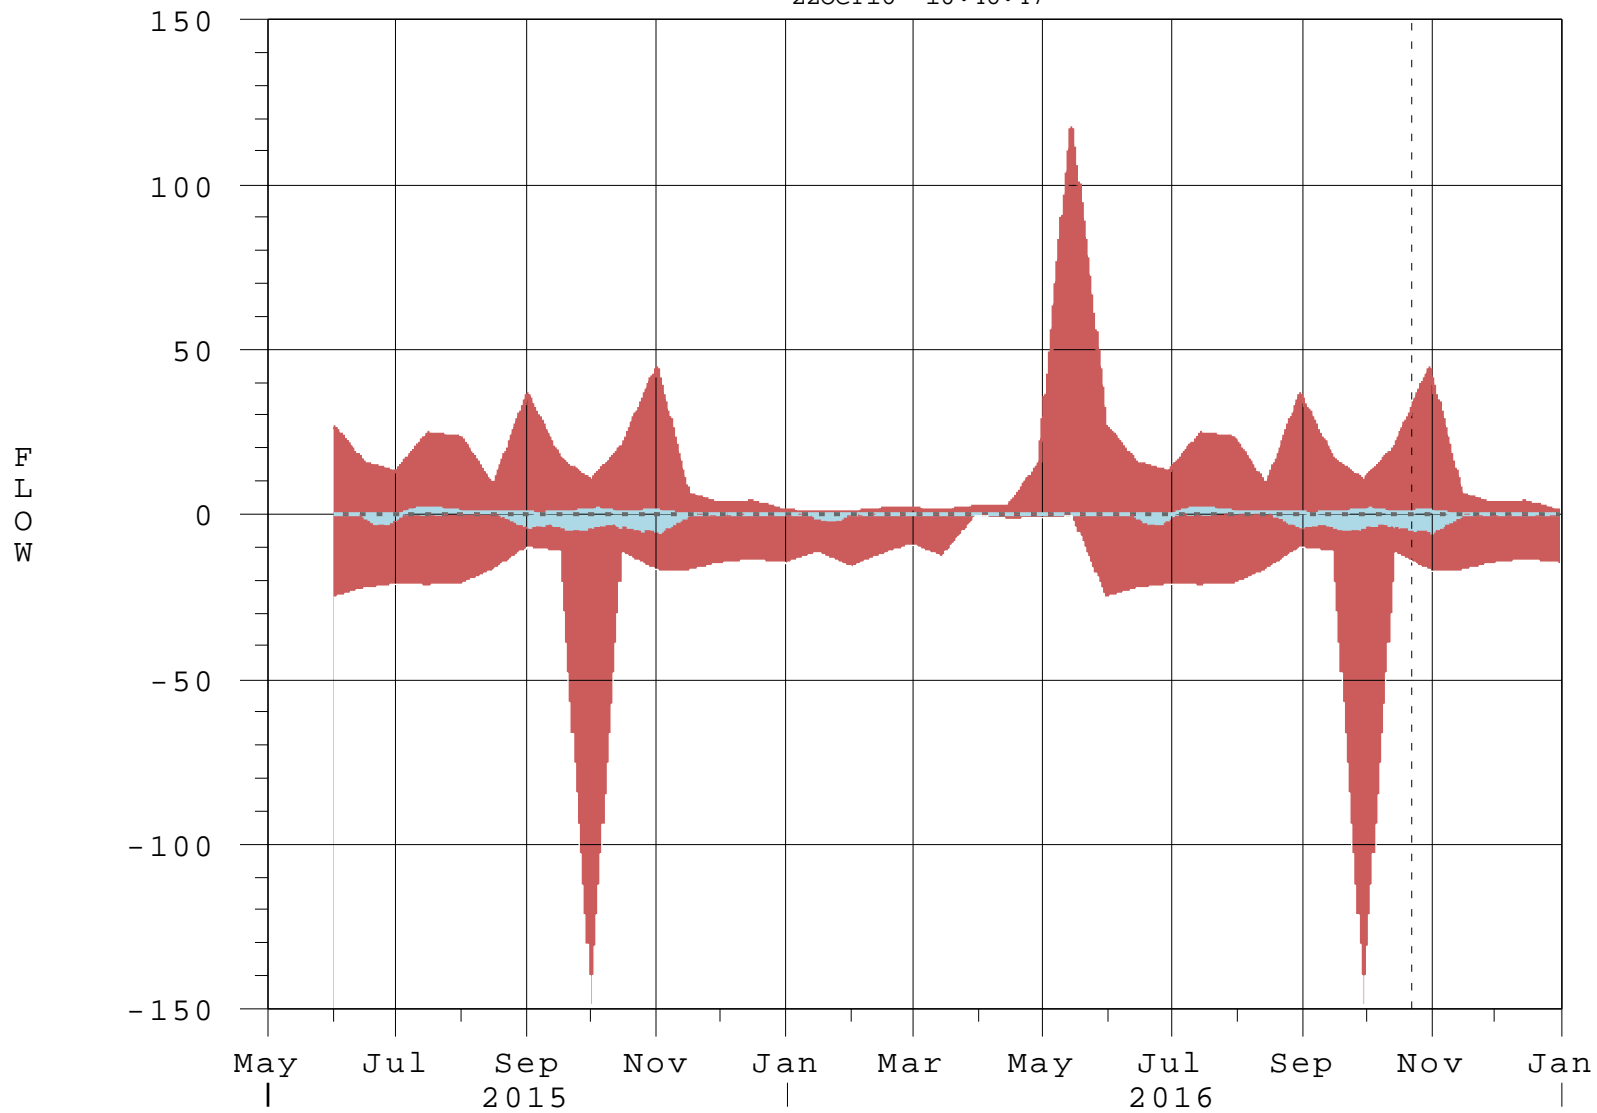

S178 FLOW Exceedance Bands for Available Data

22OCT16 10:46:47

- 95% Band (Daily Data)
- 50% Band (Daily Data)
- 50 Percentile Line (Daily Data)
- (Stats POR: JUL2002-MAY2015)
- Stages in FT-NGVD, Flows in CFS
- S178 FLOW (Hourly Data)