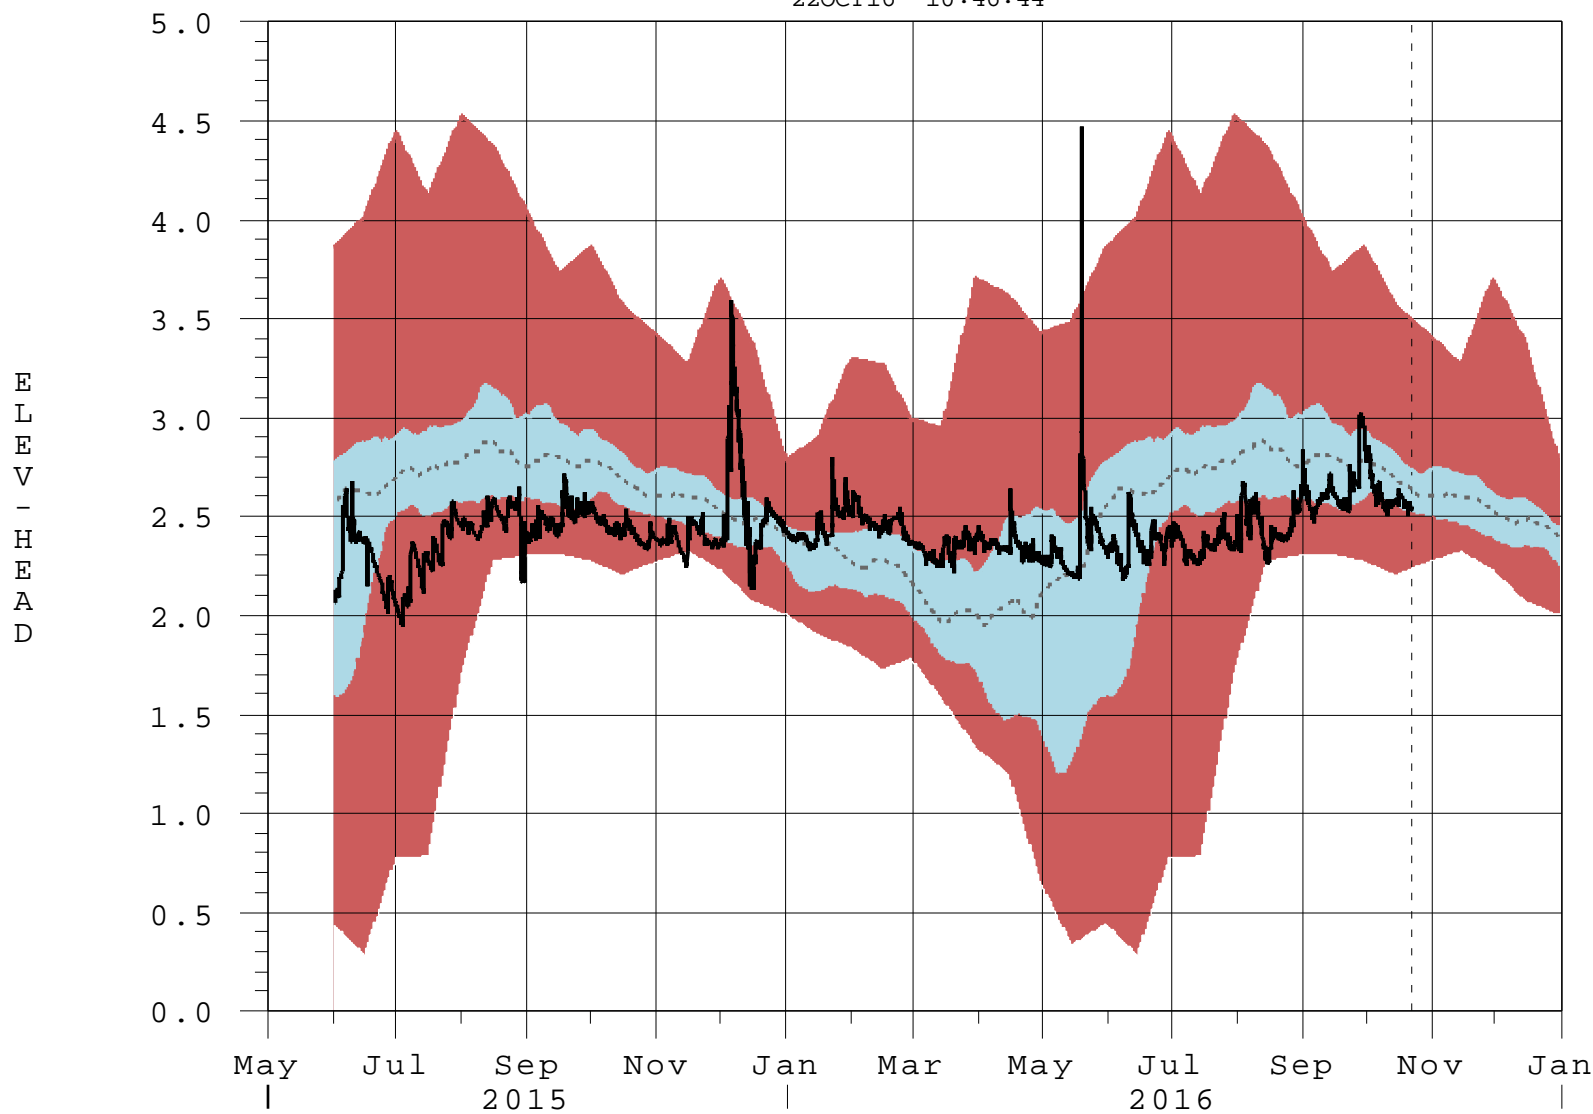

S178 ELEV-HEAD Exceedance Bands for Available Data

22OCT16 10:46:44

- 95% Band (Daily Data)
- 50% Band (Daily Data)
- 50 Percentile Line (Daily Data)
- - - - - (Stats POR: JUL2002-MAY2015)
- Stages in FT-NGVD, Flows in CFS
- S178 ELEV-HEAD (Hourly Data)