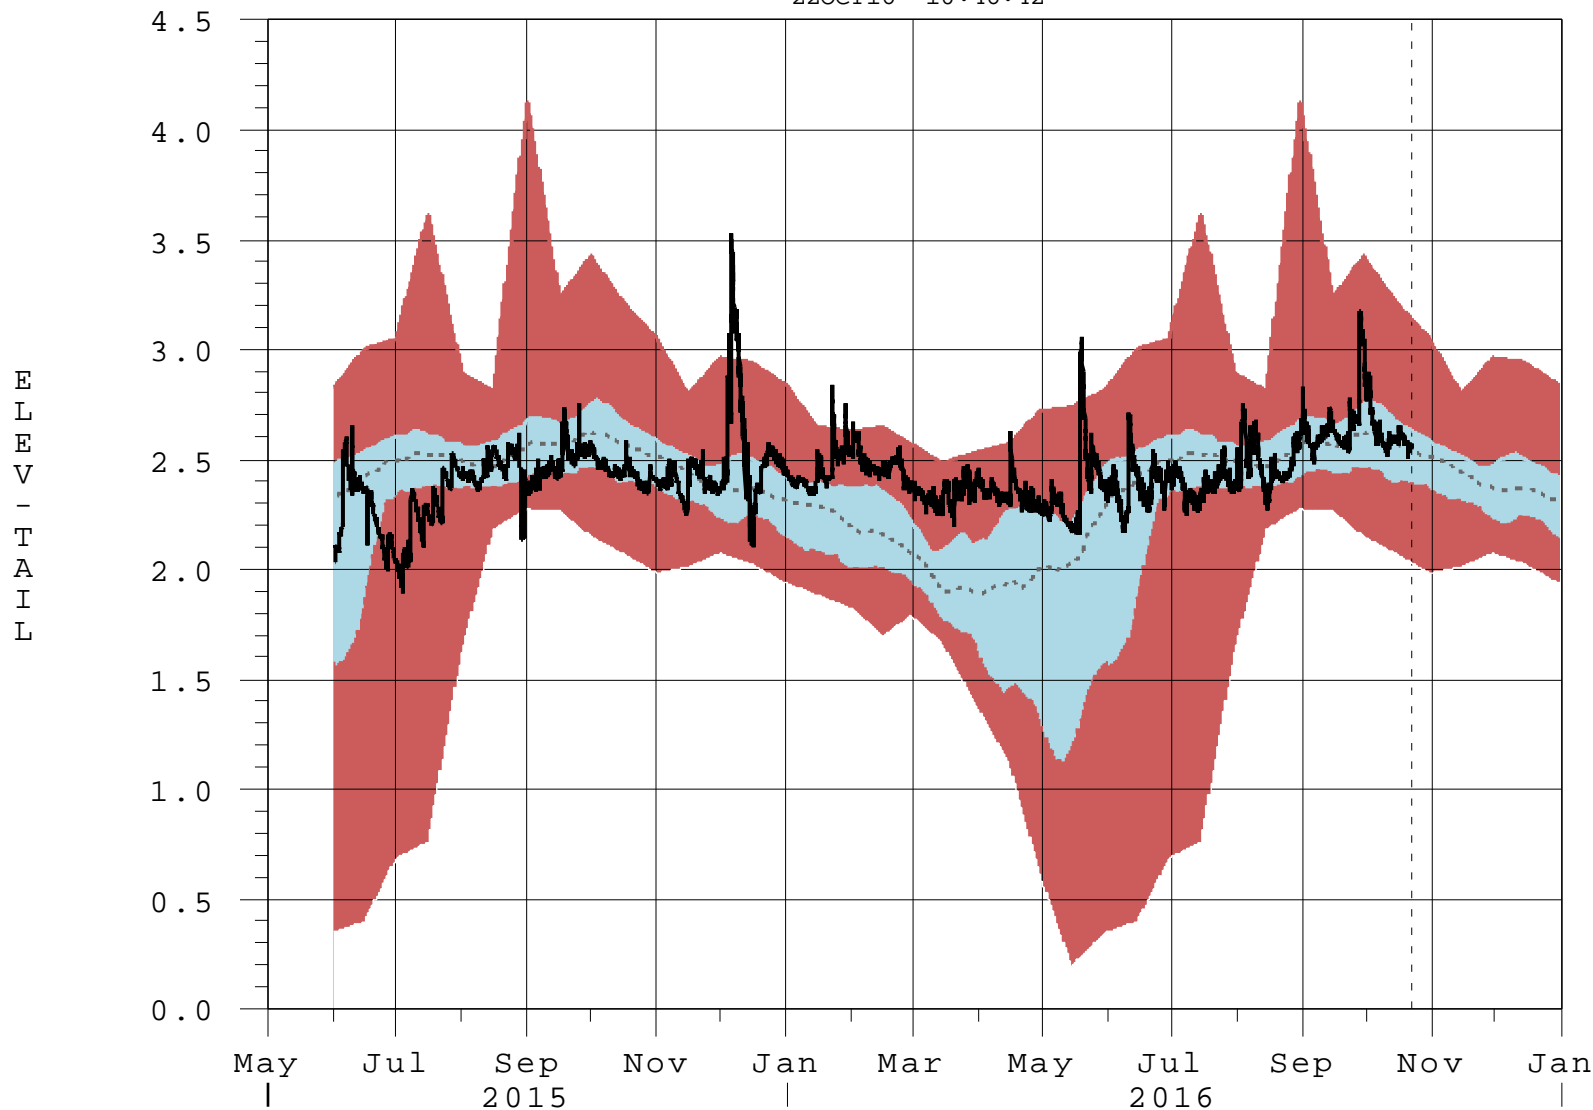

S177 ELEV-TAIL Exceedance Bands for Available Data

22OCT16 10:46:42

- 95% Band (Daily Data)
- 50% Band (Daily Data)
- 50 Percentile Line (Daily Data)
- (Stats POR: JUL2002-MAY2015)
- Stages in FT-NGVD, Flows in CFS
- S177 ELEV-TAIL (Hourly Data)