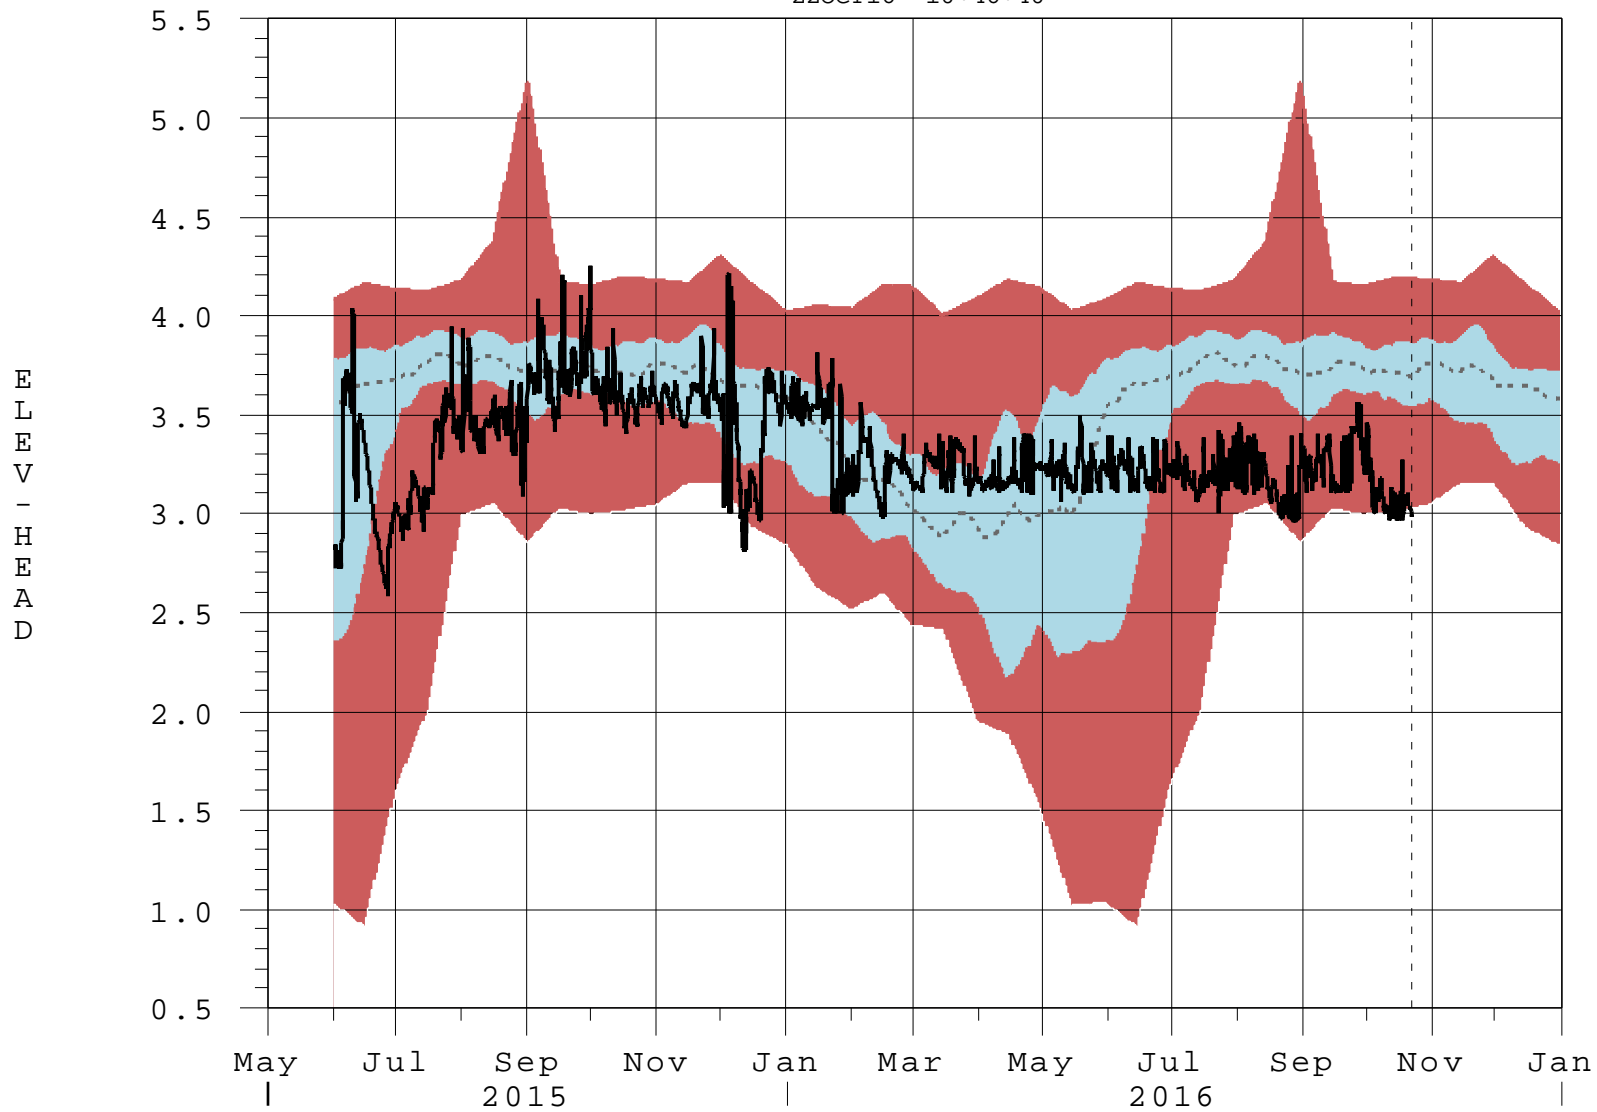

S177 ELEV-HEAD Exceedance Bands for Available Data

22OCT16 10:46:40

- 95% Band (Daily Data)
- 50% Band (Daily Data)
- 50 Percentile Line (Daily Data)
- 50 Percentile Line (Stats POR: JUL2002-MAY2015)
- Stages in FT-NGVD, Flows in CFS
- S177 ELEV-HEAD (Hourly Data)