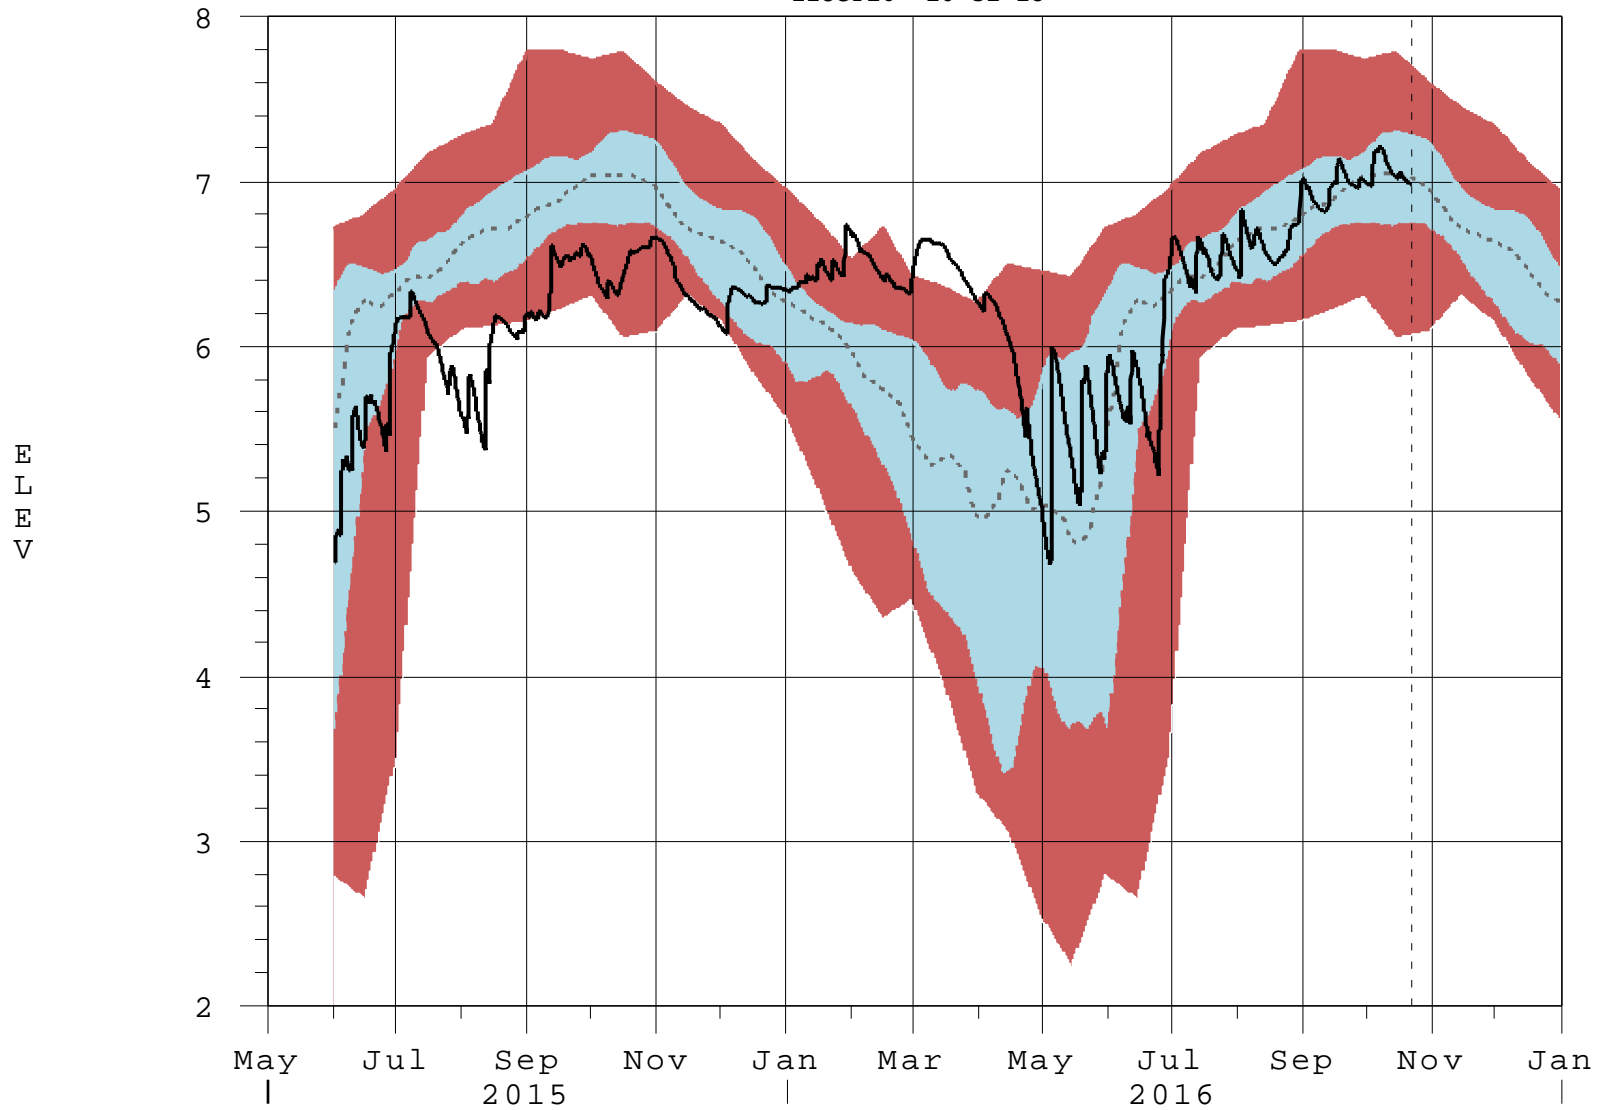

# NP205 ELEV Exceedance Bands for Available Data

22OCT16 10:31:28

- 95% Band (Daily Data)
- 50% Band (Daily Data)
- ..... 50 Percentile Line (Daily Data)
- - - - (Stats POR: JUL2002-MAY2015)
- Stages in FT-NGVD, Flows in CFS
- NP205 ELEV (Hourly Data)