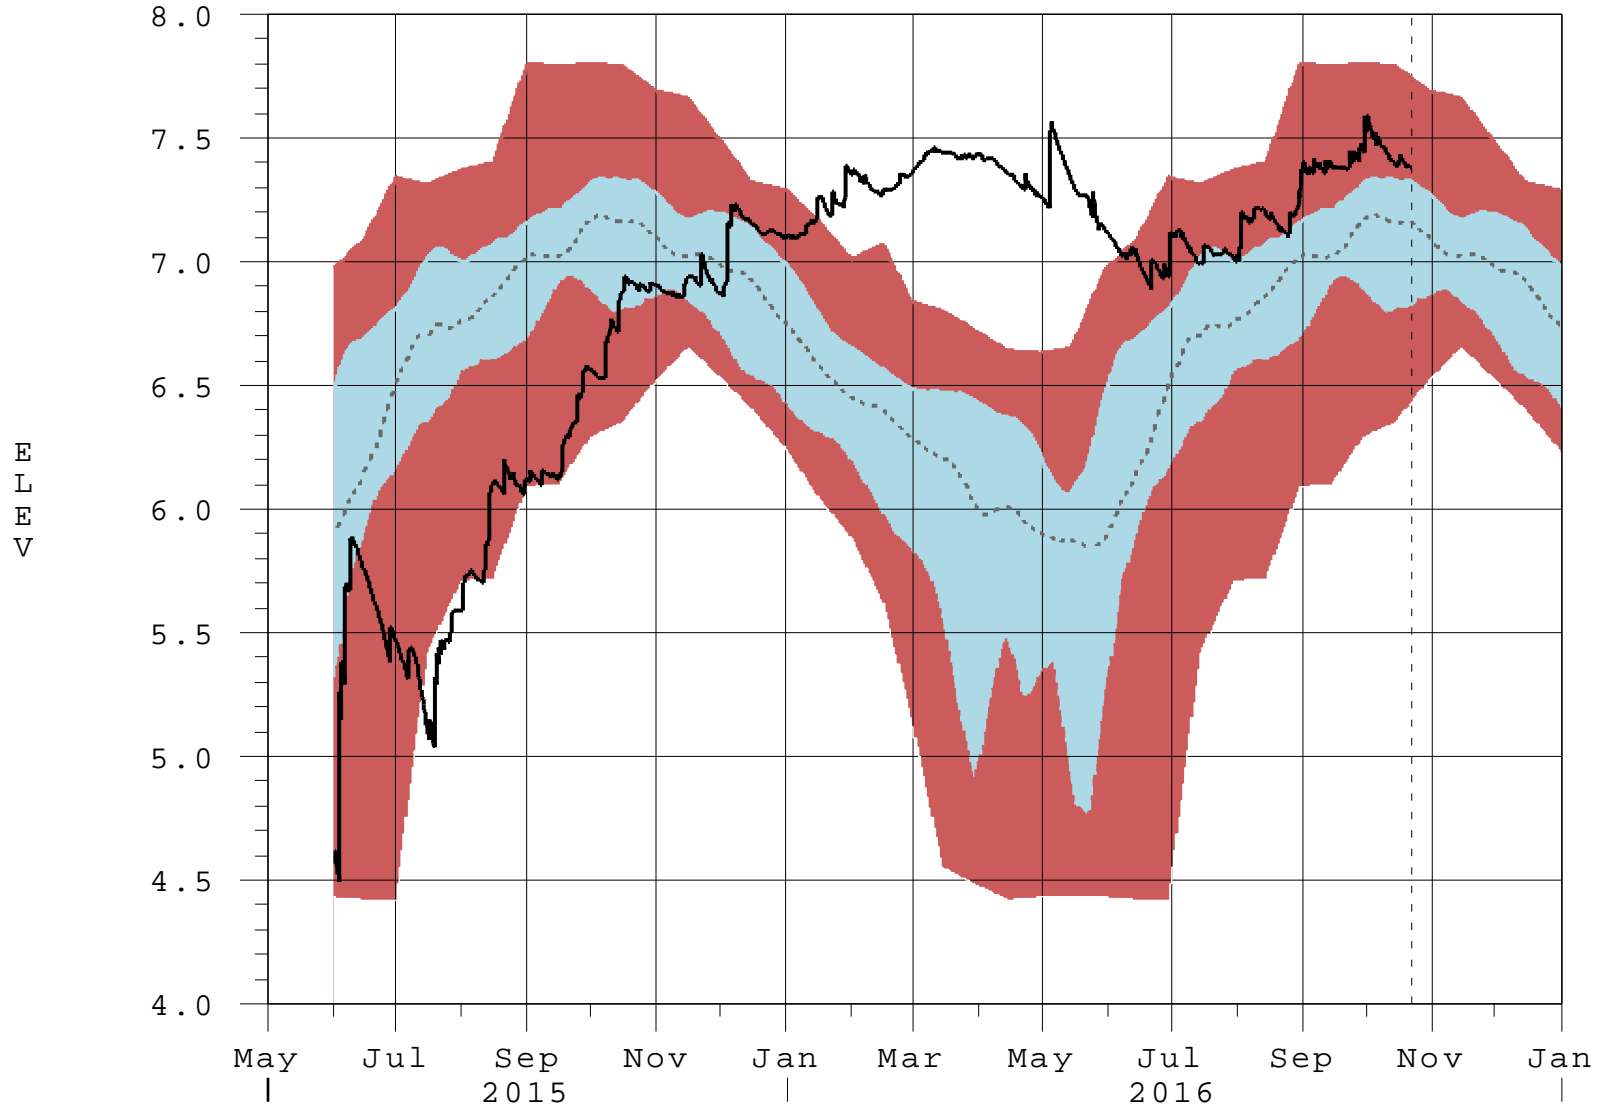

NESRS4 ELEV Exceedance Bands for Available Data

22OCT16 10:31:42

- 95% Band (Daily Data)
- 50% Band (Daily Data)
- 50 Percentile Line (Daily Data)
- - - - (Stats POR: JUL2002-MAY2015)
- Stages in FT-NGVD, Flows in CFS
- NESRS4 ELEV (Hourly Data)