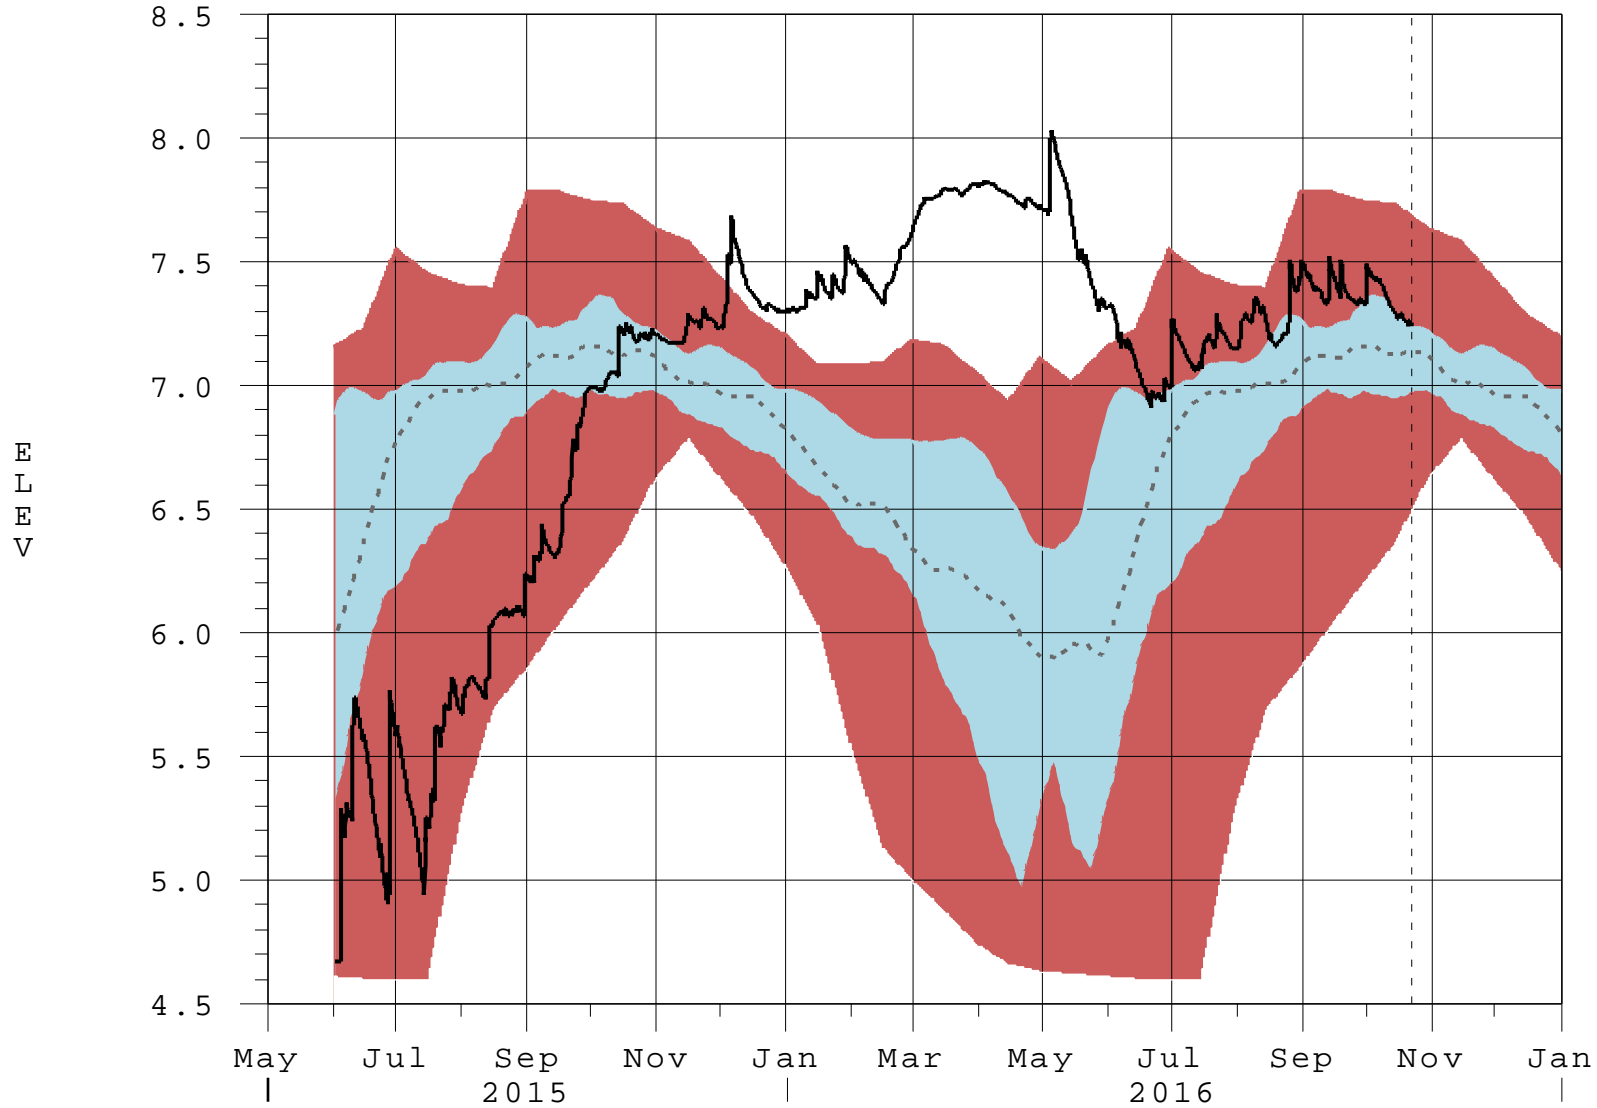

# NESRS2 ELEV Exceedance Bands for Available Data

22OCT16 10:31:40

- 95% Band (Daily Data)
- 50% Band (Daily Data)
- ..... 50 Percentile Line (Daily Data)
- - - - (Stats POR: JUL2002-MAY2015)
- Stages in FT-NGVD, Flows in CFS
- NESRS2 ELEV (Hourly Data)