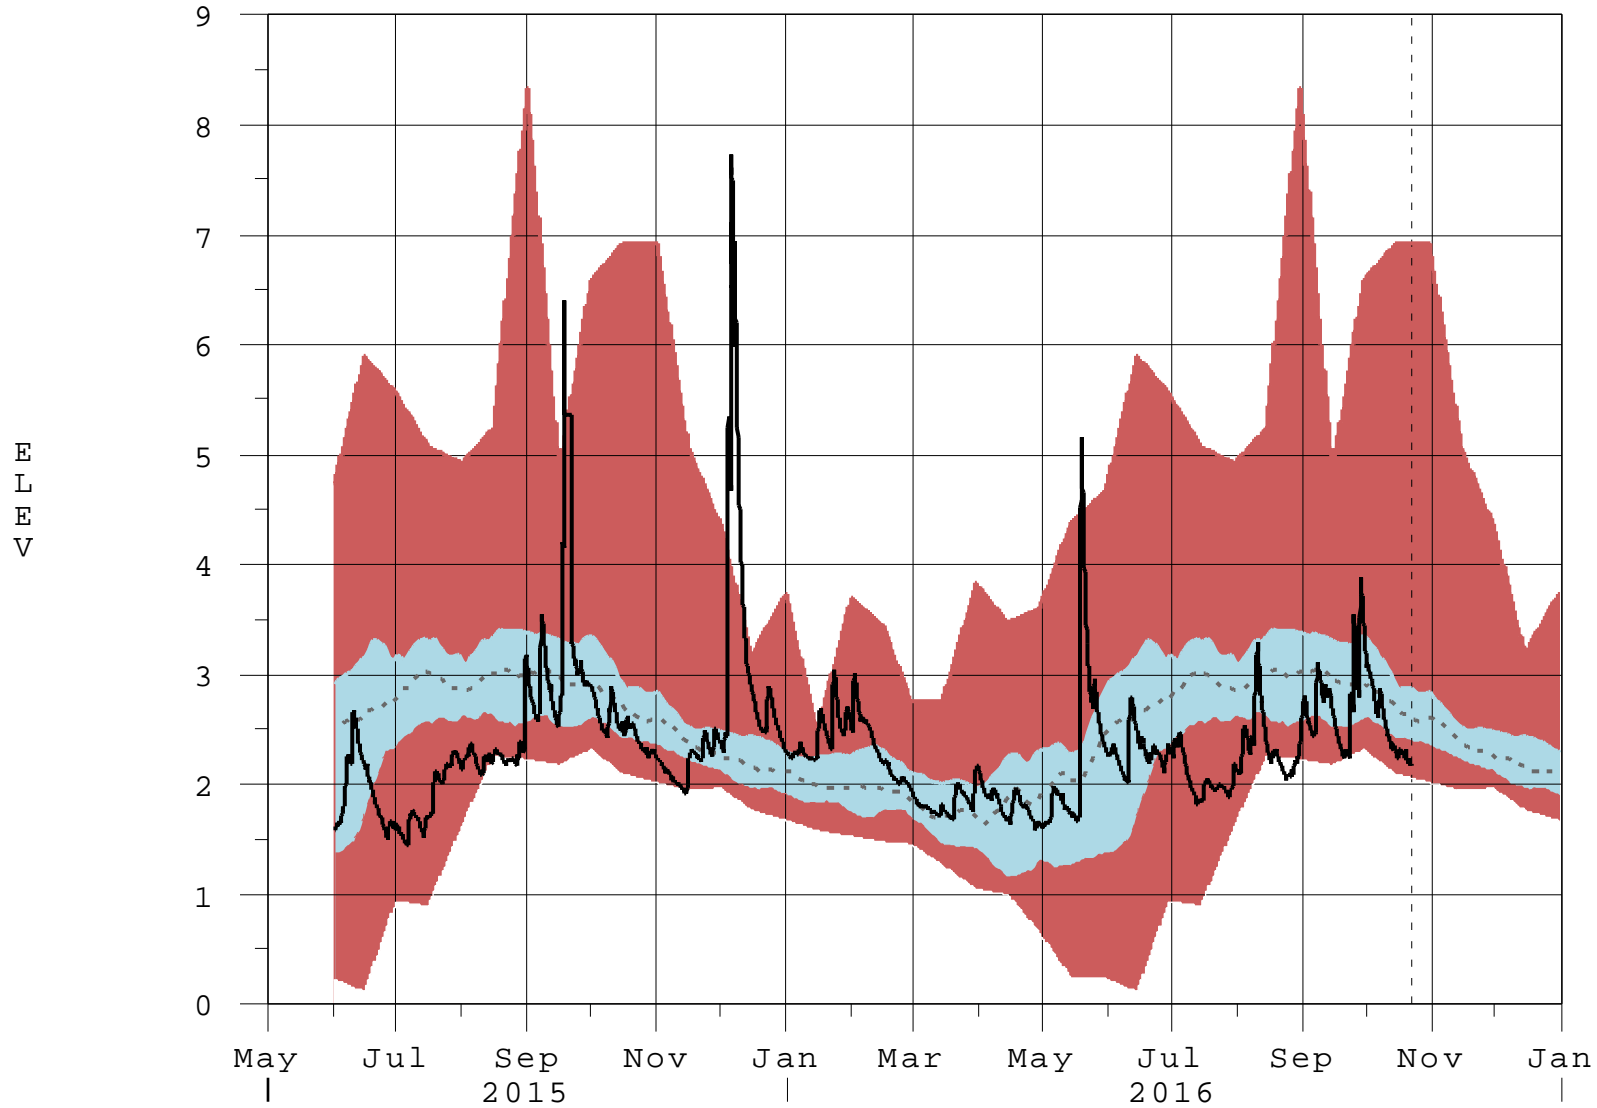

G864 ELEV-GW Exceedance Bands for Available Data

22OCT16 10:31:54

- 95% Band (Daily Data)
- 50% Band (Daily Data)
- - - 50 Percentile Line (Daily Data)
(Stats POR: JUL2002-MAY2015)
- Stages in FT-NGVD, Flows in CFS
- G864 ELEV-GW (Hourly Data)