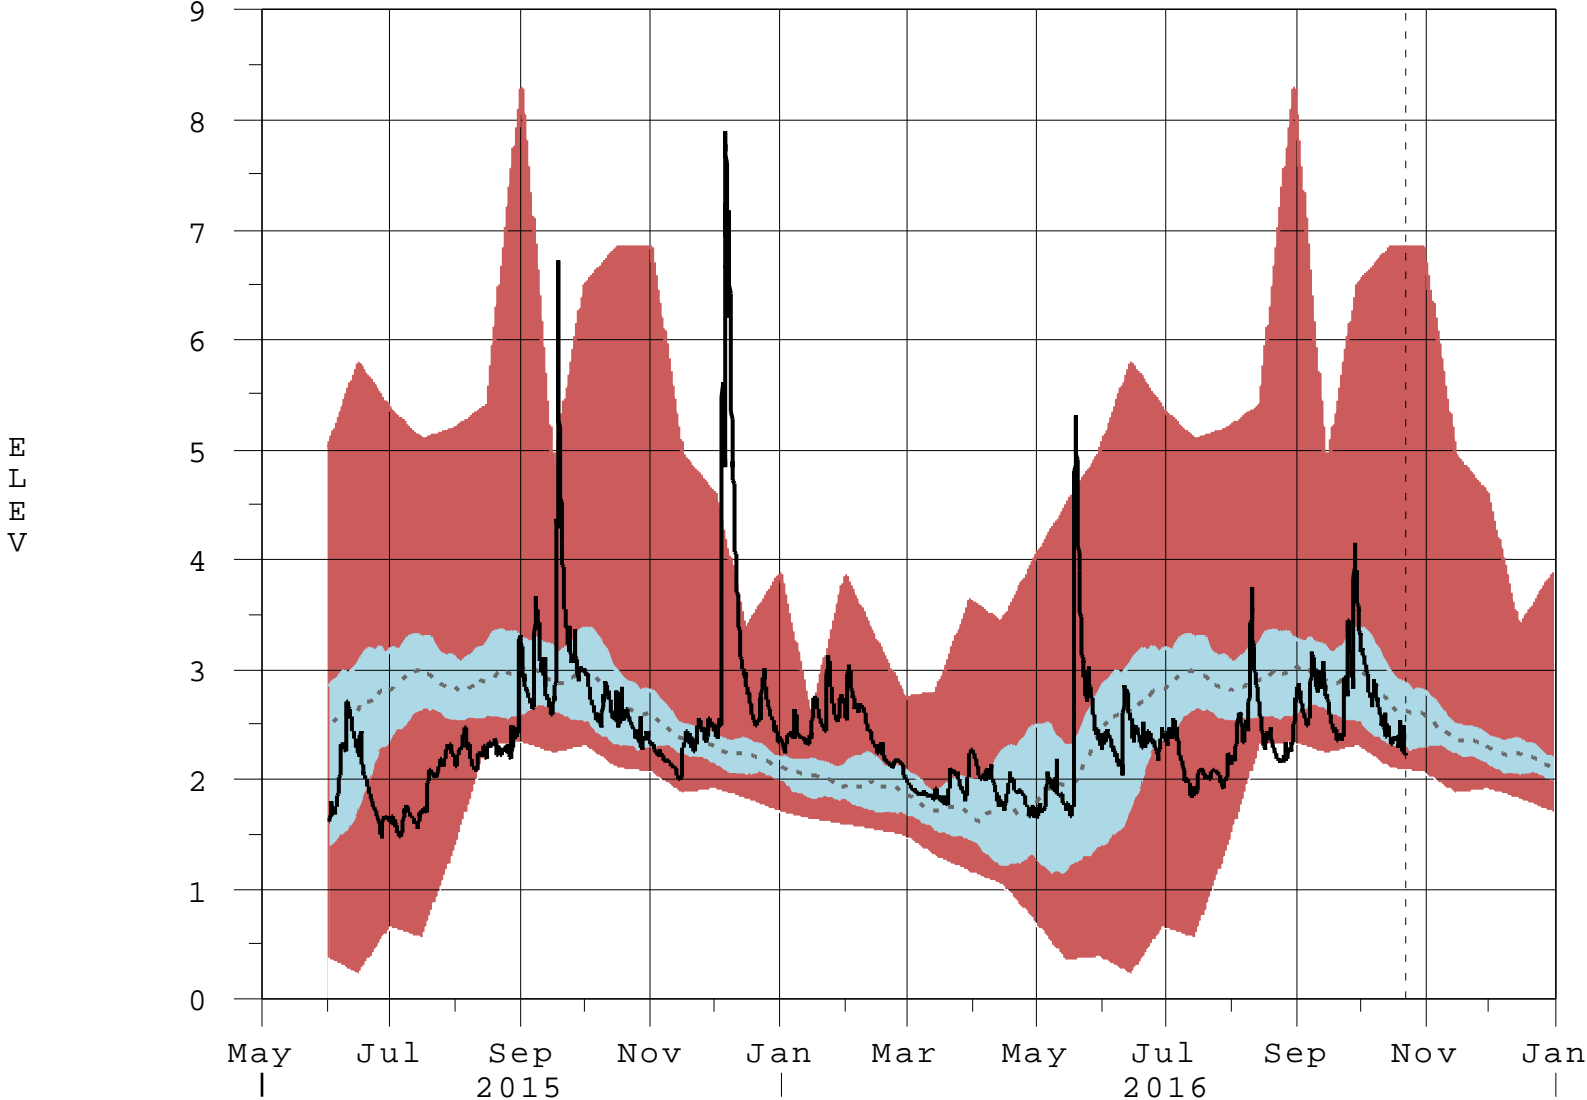

G864A ELEV-GW Exceedance Bands for Available Data

22OCT16 10:31:55

- 95% Band (Daily Data)
- 50% Band (Daily Data)
- - - 50 Percentile Line (Daily Data)
- - - (Stats POR: JUL2002-MAY2015)
- Stages in FT-NGVD, Flows in CFS
- G864A ELEV-GW (Hourly Data)