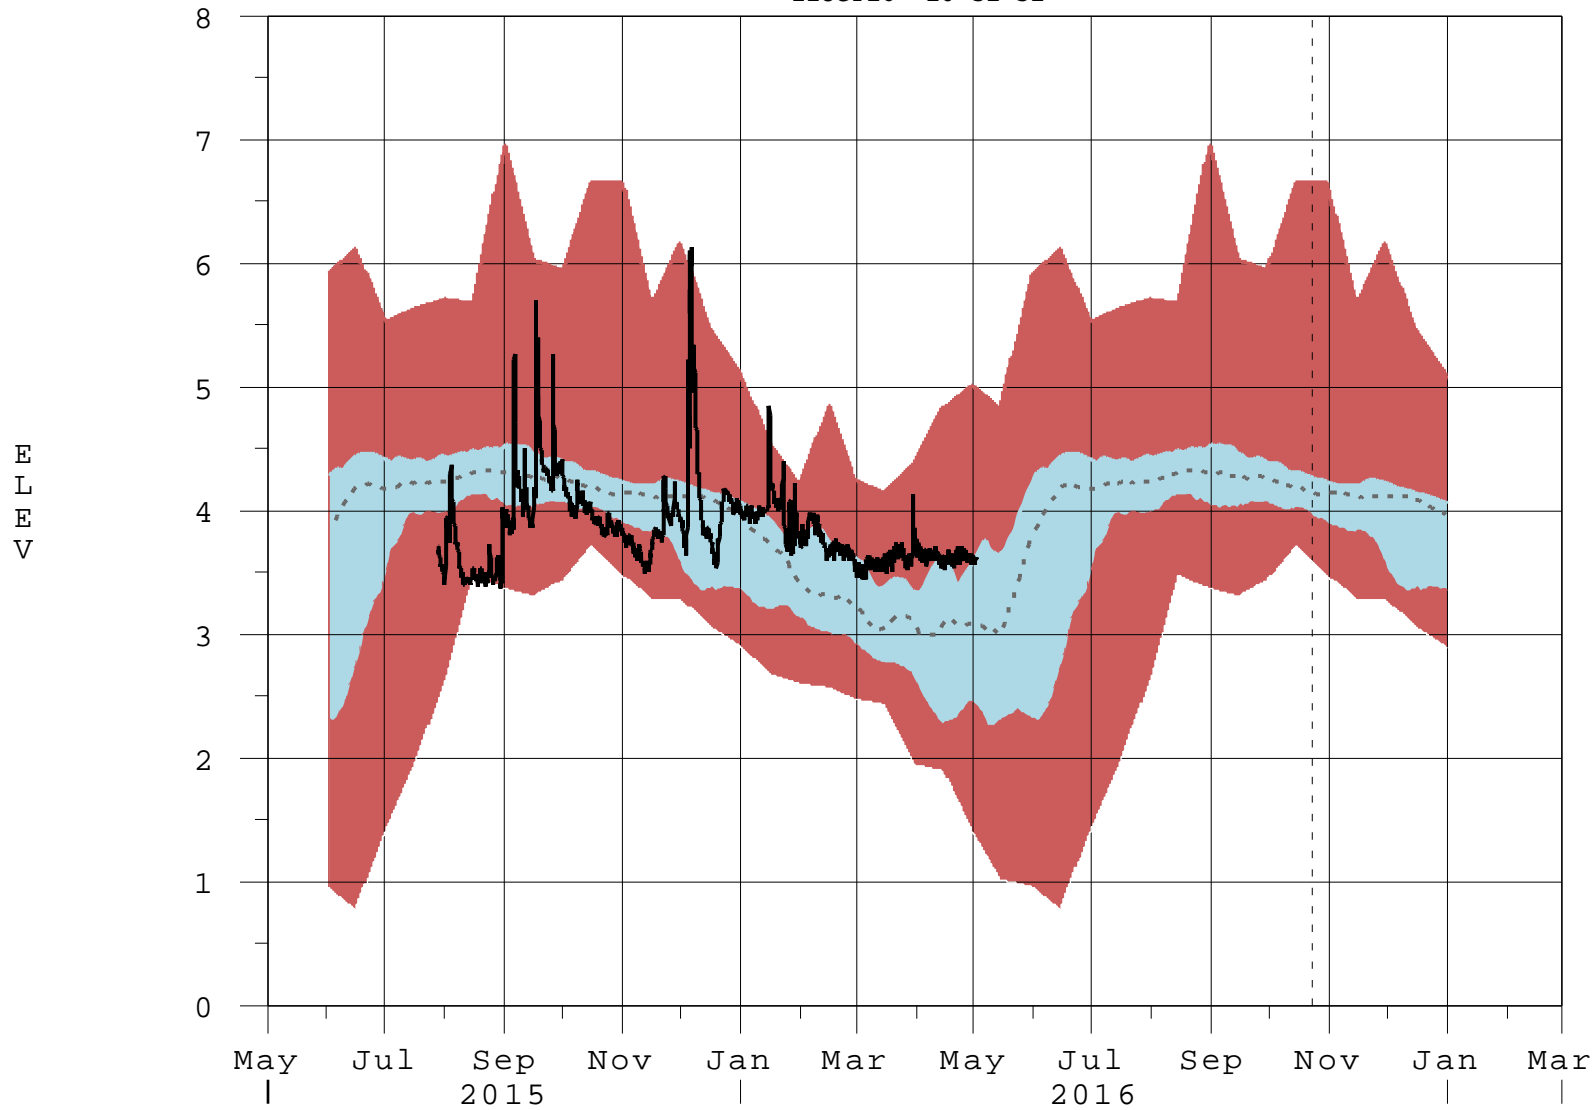

# G789 ELEV-GW Exceedance Bands for Available Data

22OCT16 10:31:51

- 95% Band (Daily Data)
- 50% Band (Daily Data)
- 50 Percentile Line (Daily Data)
- (Stats POR: JUL2002-MAY2015)
- Stages in FT-NGVD, Flows in CFS
- G789 ELEV-GW (Hourly Data)