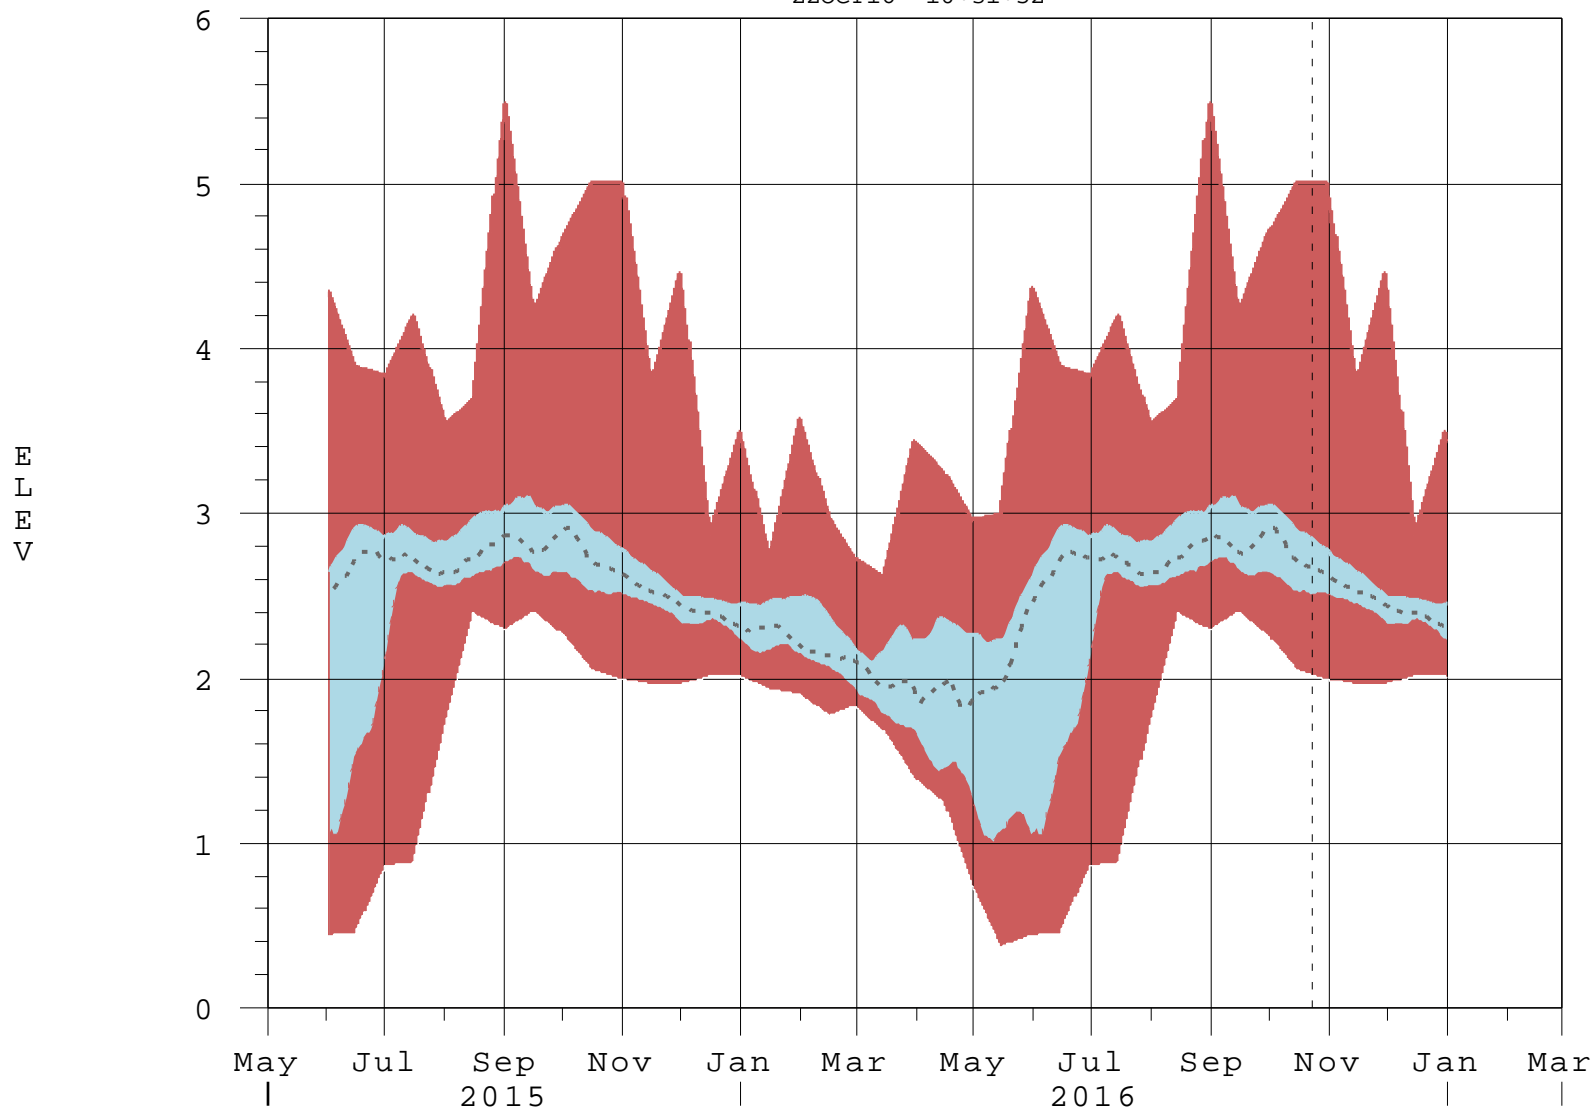

G613 ELEV-GW Exceedance Bands for Available Data

22OCT16 10:31:52

- 95% Band (Daily Data)
- 50% Band (Daily Data)
- 50 Percentile Line (Daily Data)
- - - - (Stats POR: JUL2002-MAY2015)

Stages in FT-NGVD, Flows in CFS
G613 ELEV-GW (Hourly Data)