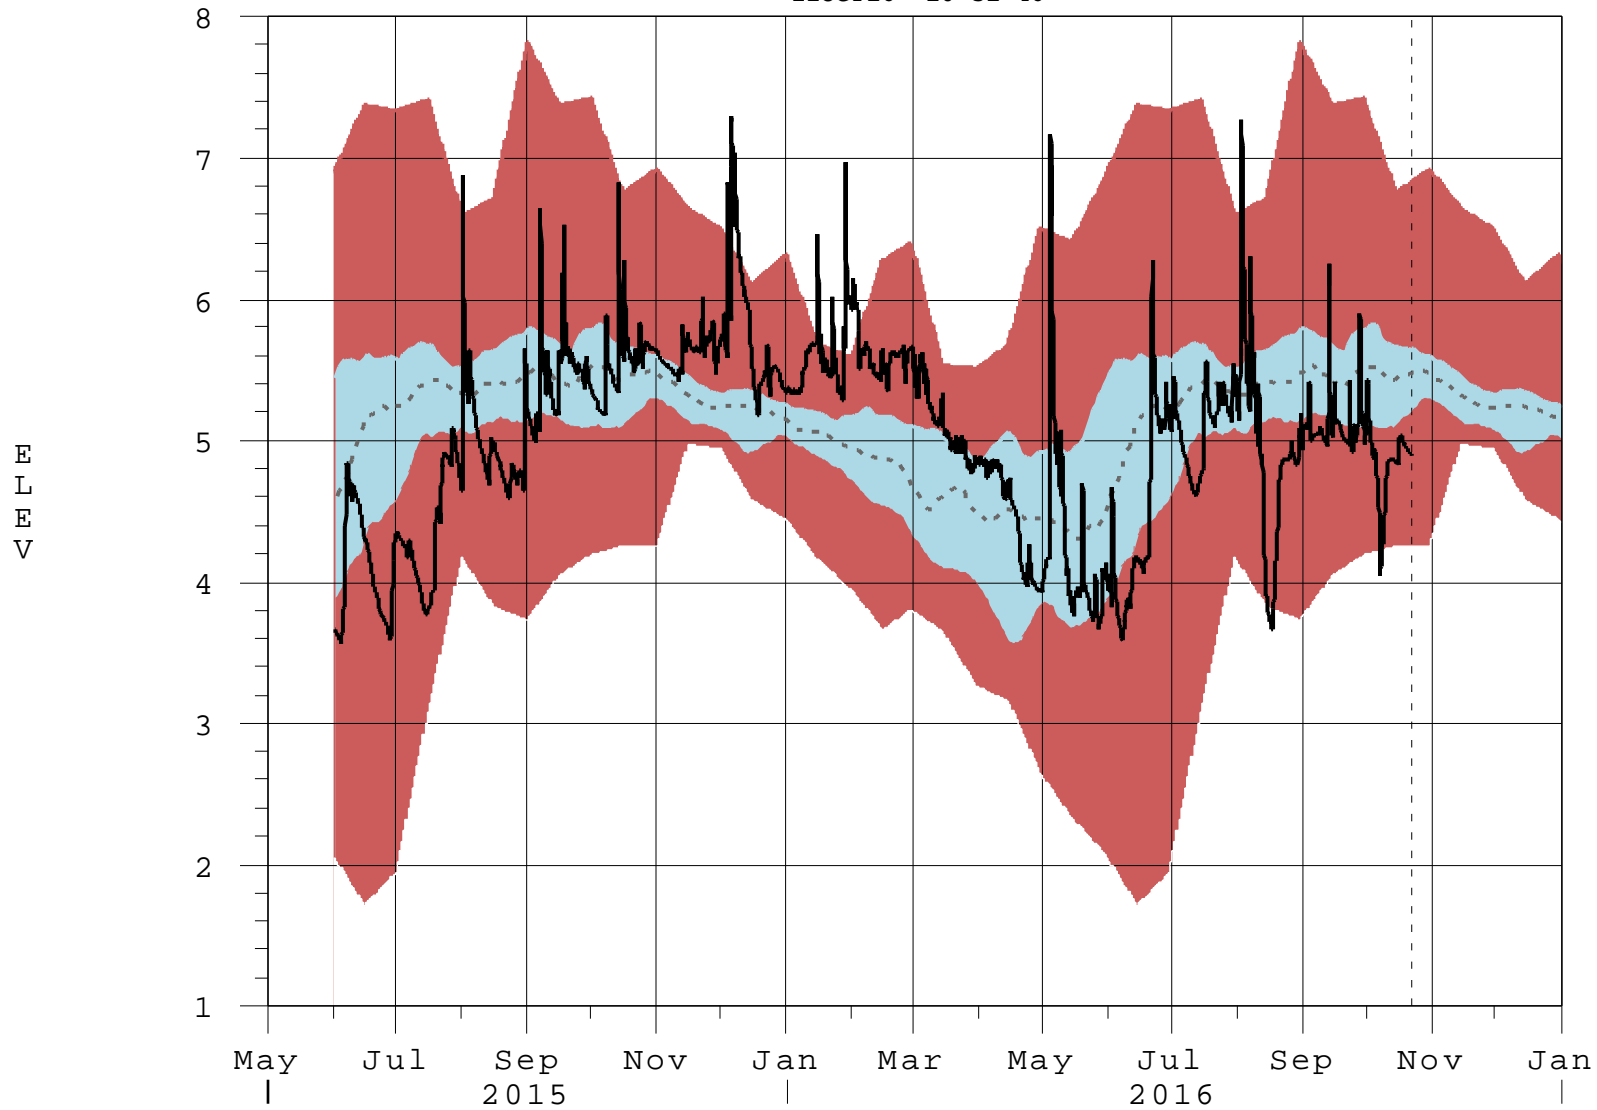

G596 ELEV-GW Exceedance Bands for Available Data

22OCT16 10:31:46

- 95% Band (Daily Data)
- 50% Band (Daily Data)
- - - 50 Percentile Line (Daily Data)
- - - (Stats POR: JUL2002-MAY2015)
- Stages in FT-NGVD, Flows in CFS
- G596 ELEV-GW (Hourly Data)