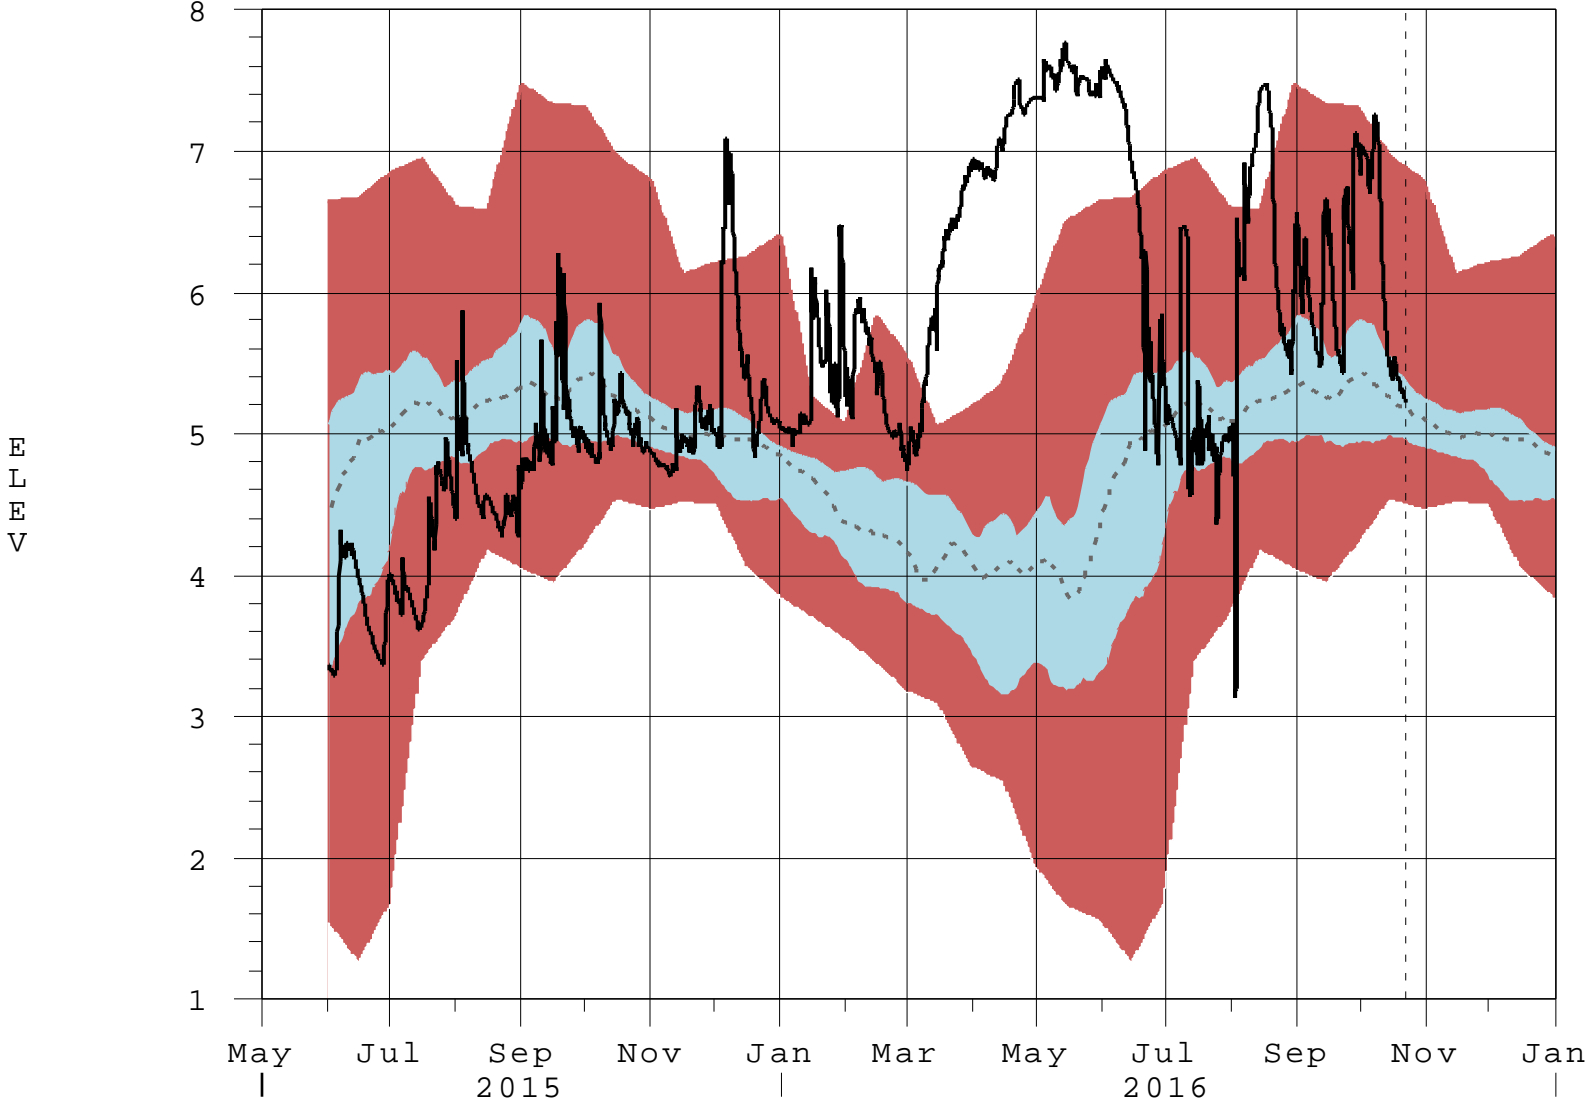

G3628 ELEV-GW Exceedance Bands for Available Data

22OCT16 10:31:50

- 95% Band (Daily Data)
- 50% Band (Daily Data)
- - - 50 Percentile Line (Daily Data)
- - - (Stats POR: JUL2002-MAY2015)
- Stages in FT-NGVD, Flows in CFS
- G3628 ELEV-GW (Hourly Data)