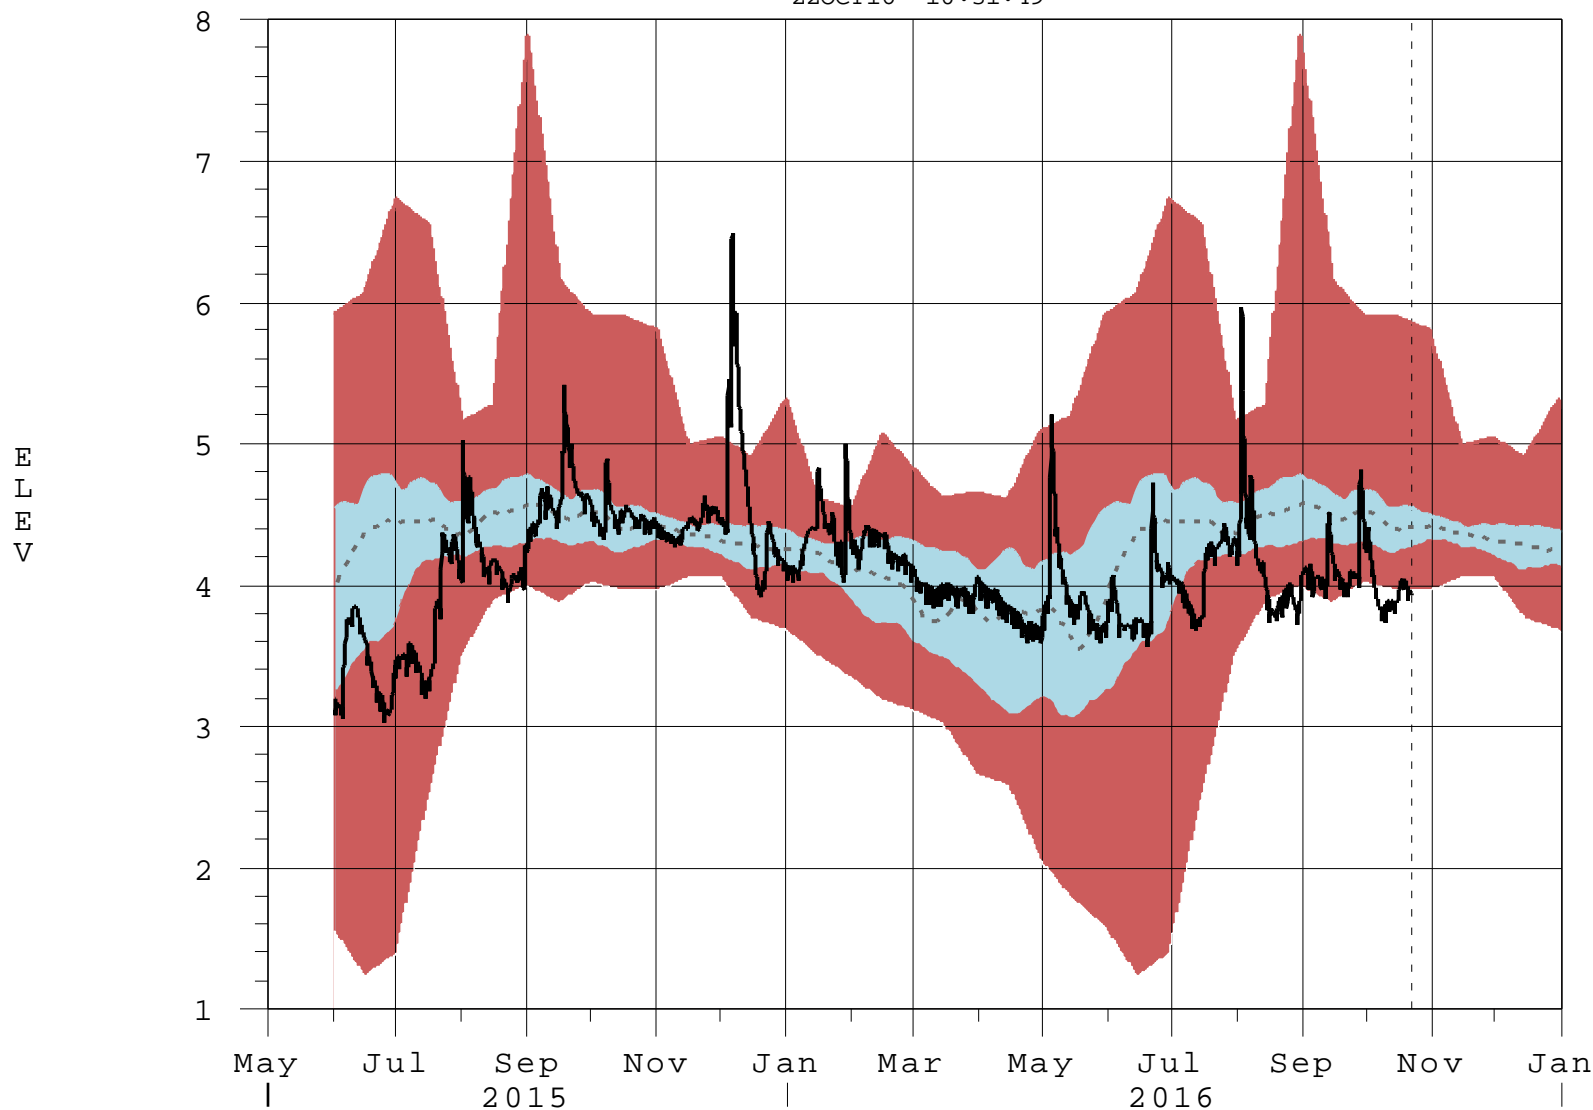

G3627 ELEV-GW Exceedance Bands for Available Data

22OCT16 10:31:49

- 95% Band (Daily Data)
- 50% Band (Daily Data)
- 50 Percentile Line (Daily Data)
- (Stats POR: JUL2002-MAY2015)
- Stages in FT-NGVD, Flows in CFS
- G3627 ELEV-GW (Hourly Data)