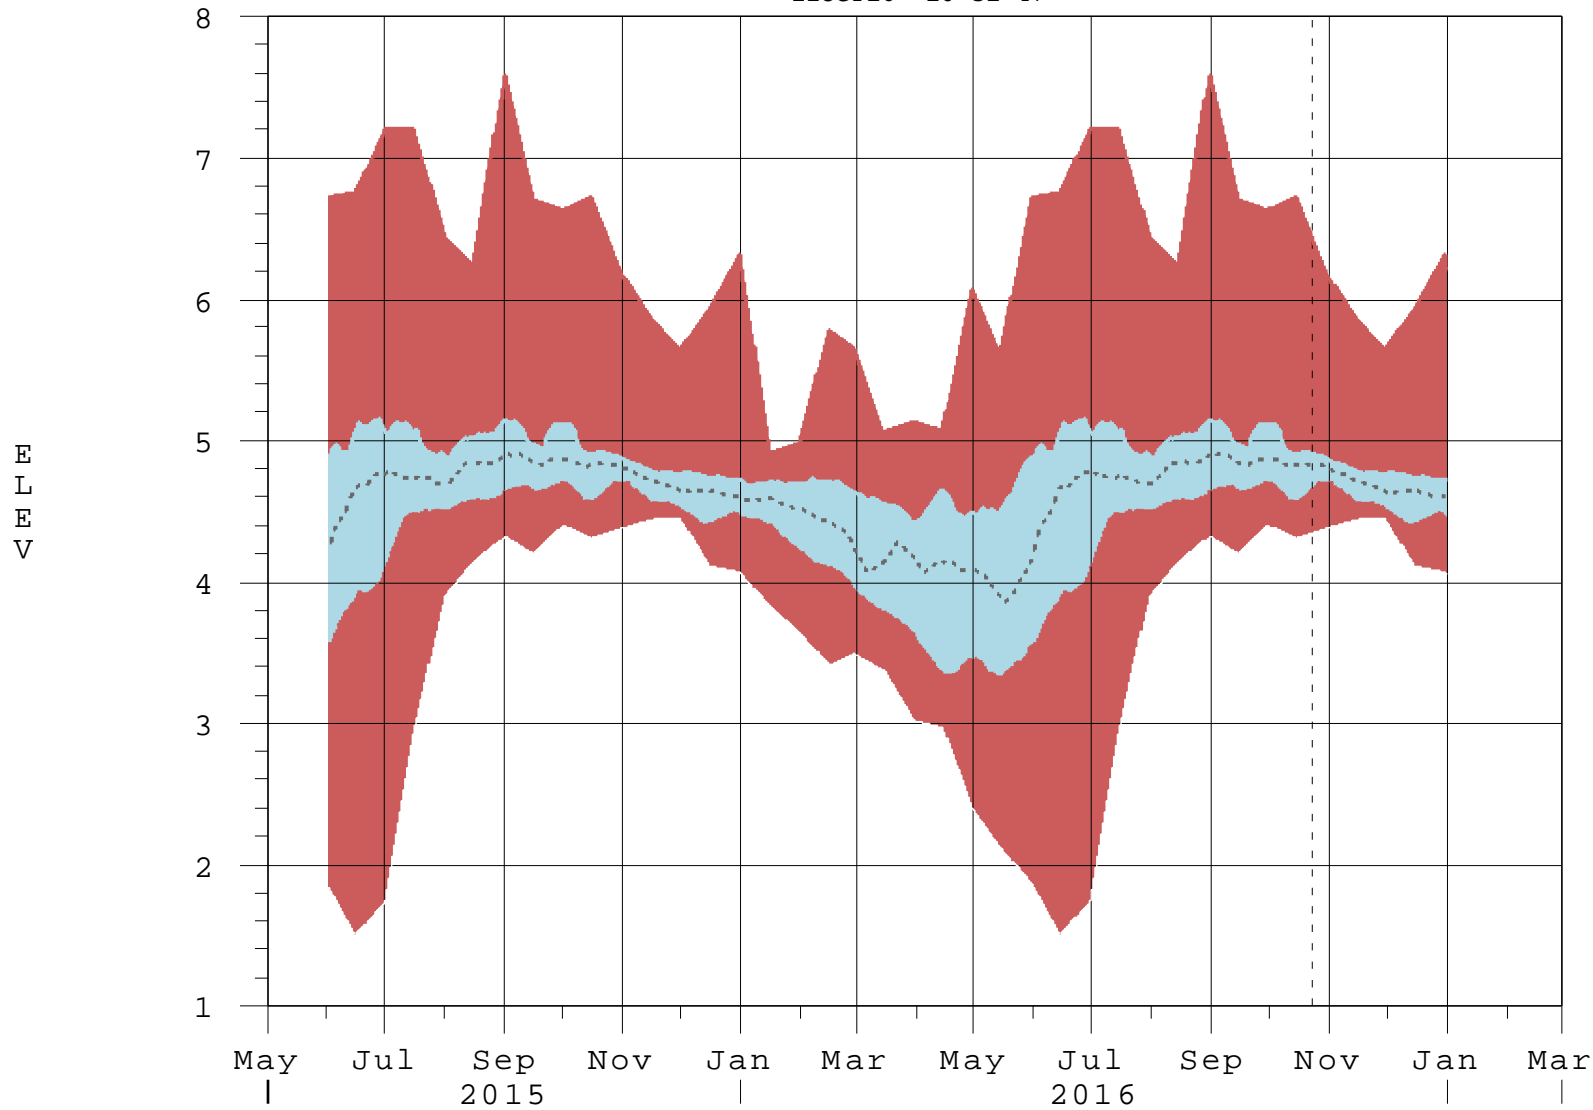

# G3626 ELEV-GW Exceedance Bands for Available Data

22OCT16 10:31:47

- 95% Band (Daily Data)
- 50% Band (Daily Data)
- 50 Percentile Line (Daily Data)
- (Stats POR: JUL2002-MAY2015)
- Stages in FT-NGVD, Flows in CFS
- G3626 ELEV-GW (Hourly Data)