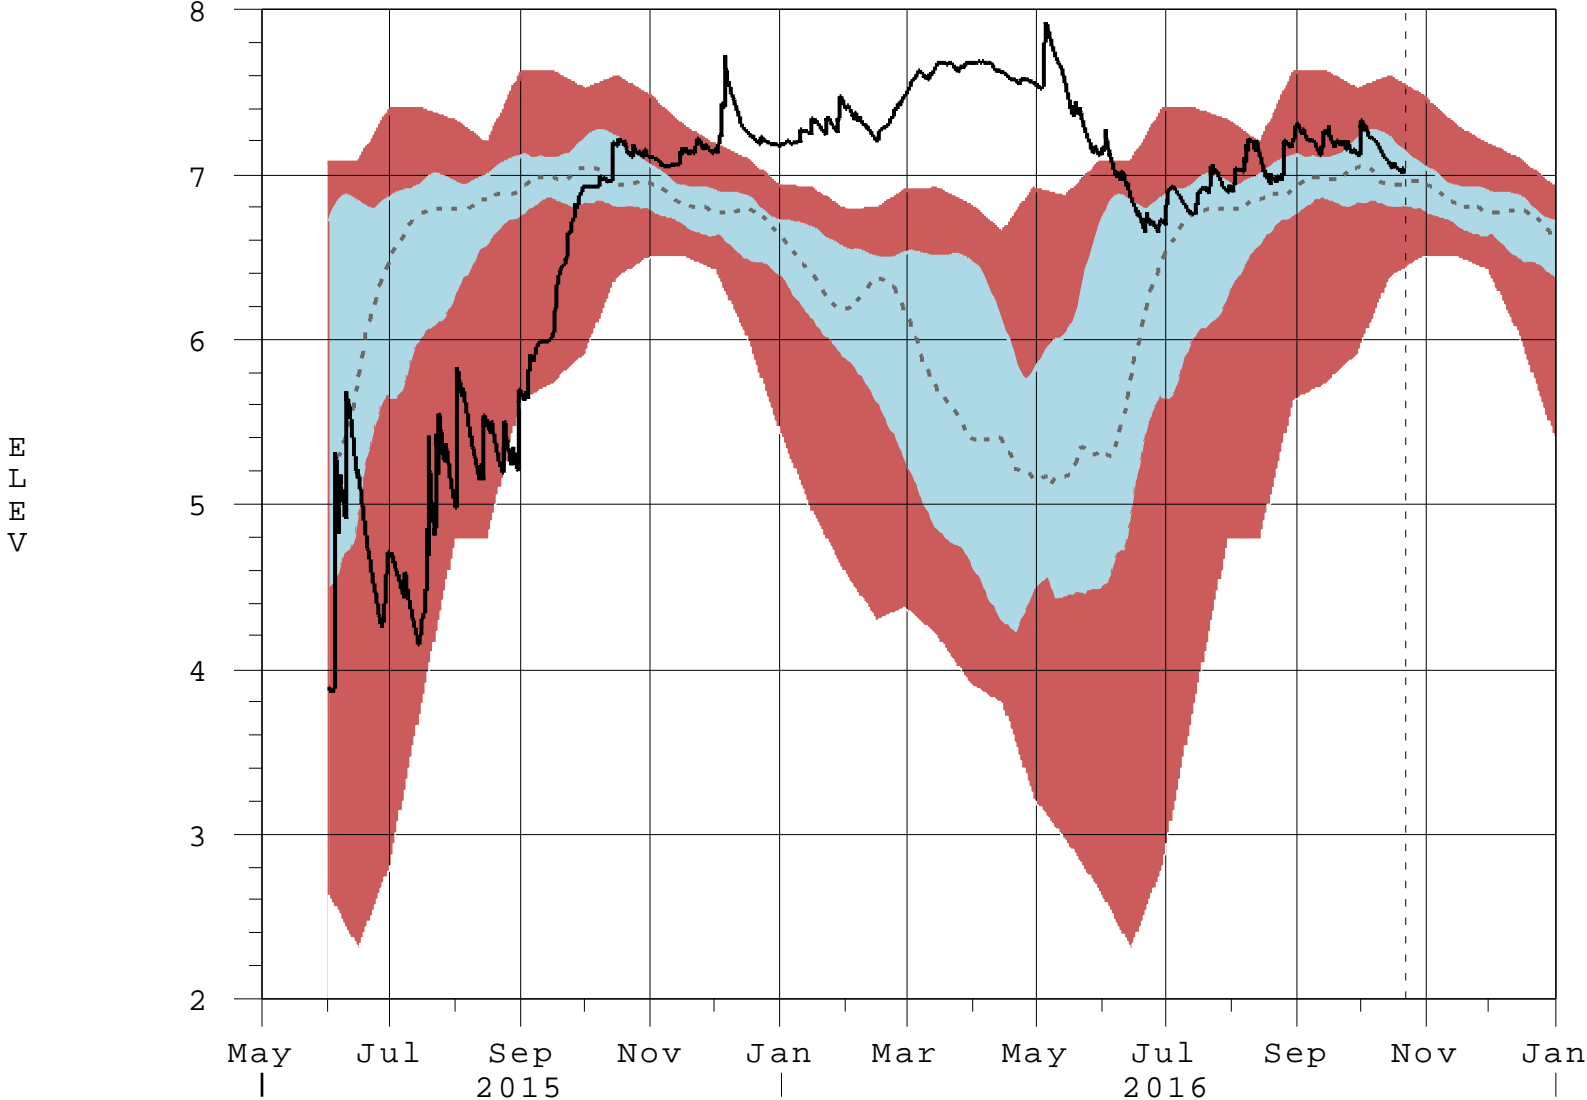

G3578 ELEV-GW Exceedance Bands for Available Data

22OCT16 10:31:37

- 95% Band (Daily Data)
- 50% Band (Daily Data)
- 50 Percentile Line (Daily Data)
- (Stats POR: JUL2002-MAY2015)
- Stages in FT-NGVD, Flows in CFS
- G3578 ELEV-GW (Hourly Data)