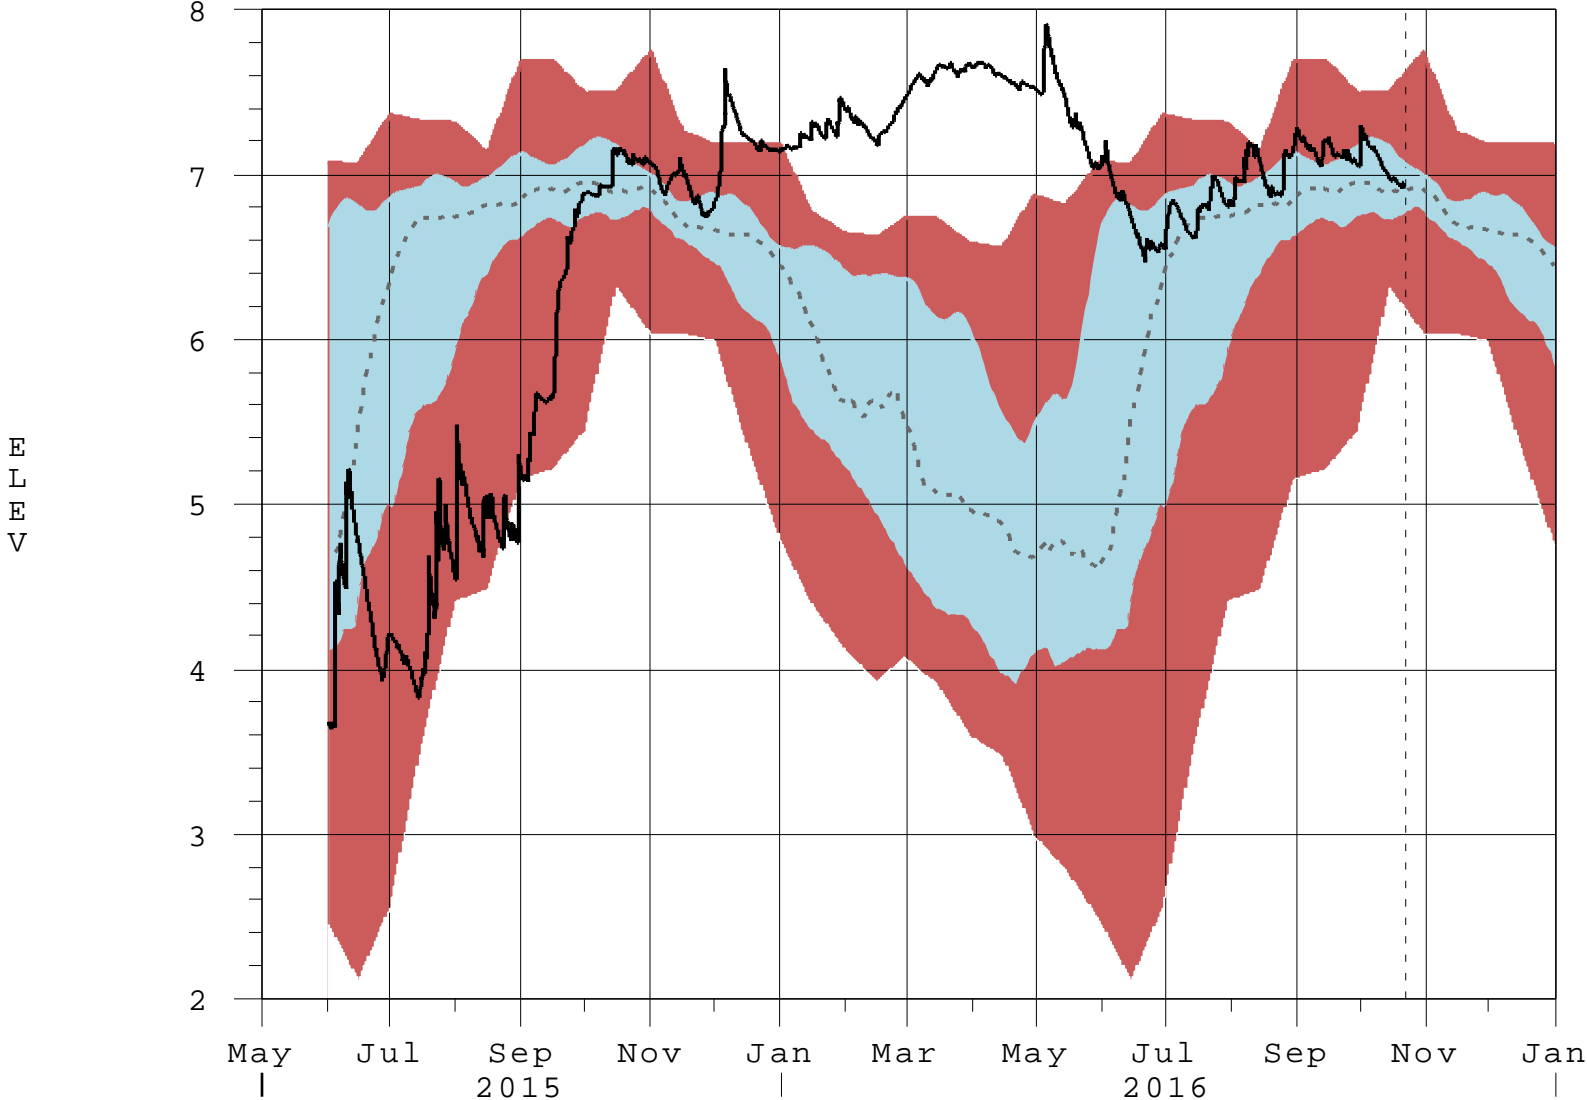

G3577 ELEV-GW Exceedance Bands for Available Data

22OCT16 10:31:36

- 95% Band (Daily Data)
- 50% Band (Daily Data)
- 50 Percentile Line (Daily Data)
- (Stats POR: JUL2002-MAY2015)
- Stages in FT-NGVD, Flows in CFS
- G3577 ELEV-GW (Hourly Data)