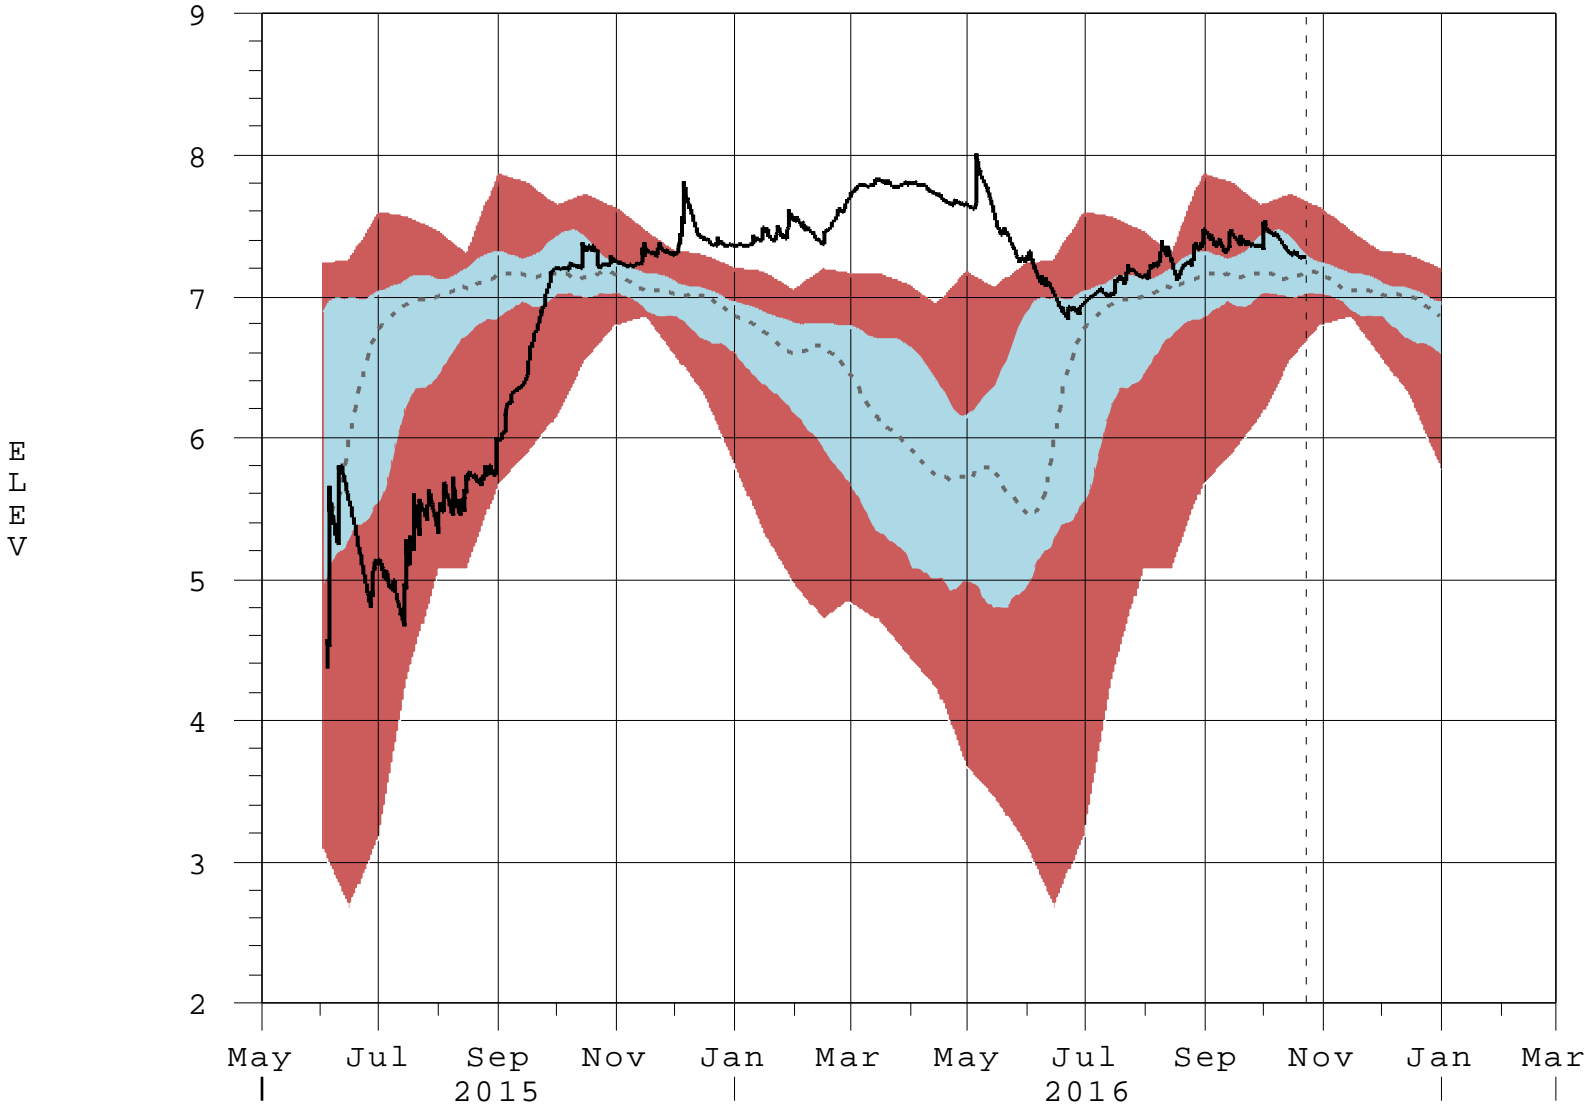

G3576 ELEV-GW Exceedance Bands for Available Data

22OCT16 10:31:35

- 95% Band (Daily Data)
- 50% Band (Daily Data)
- - - 50 Percentile Line (Daily Data)
- - - (Stats POR: JUL2002-MAY2015)
- Stages in FT-NGVD, Flows in CFS G3576 ELEV-GW (Hourly Data)