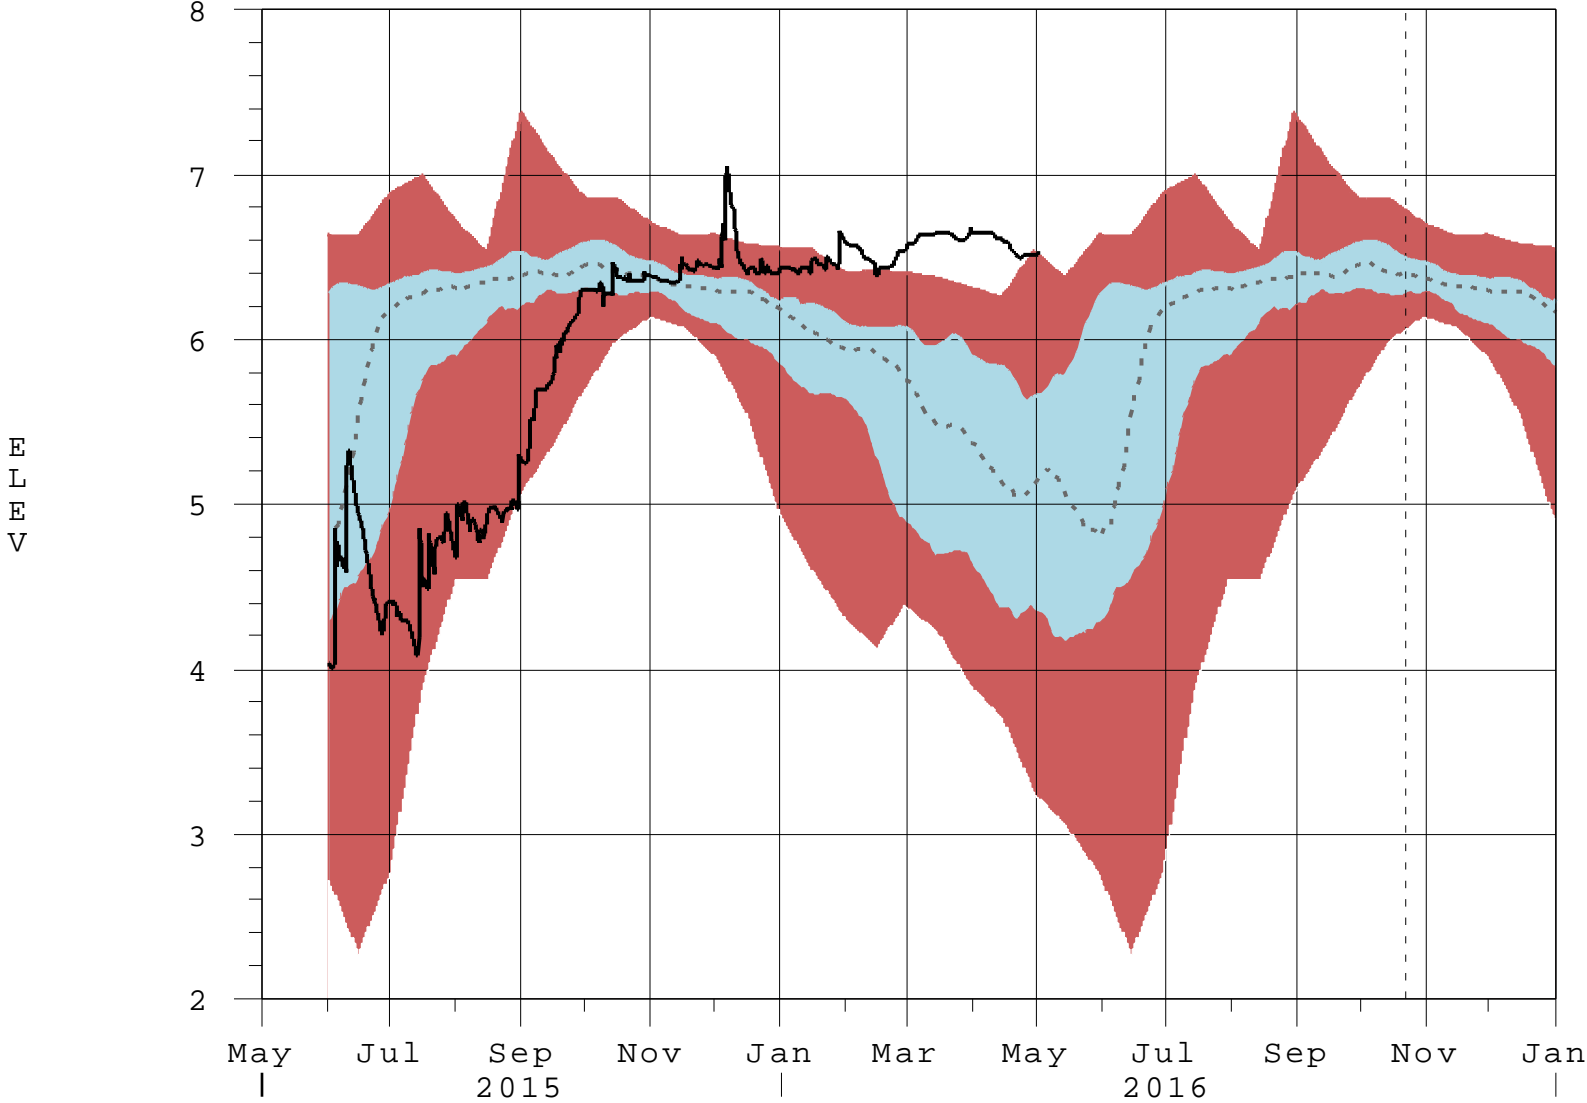

G3574 ELEV-GW Exceedance Bands for Available Data

22OCT16 10:31:33

- 95% Band (Daily Data)
- 50% Band (Daily Data)
- 50 Percentile Line (Daily Data)
- - - - (Stats POR: JUL2002-MAY2015)
- Stages in FT-NGVD, Flows in CFS
- G3574 ELEV-GW (Hourly Data)