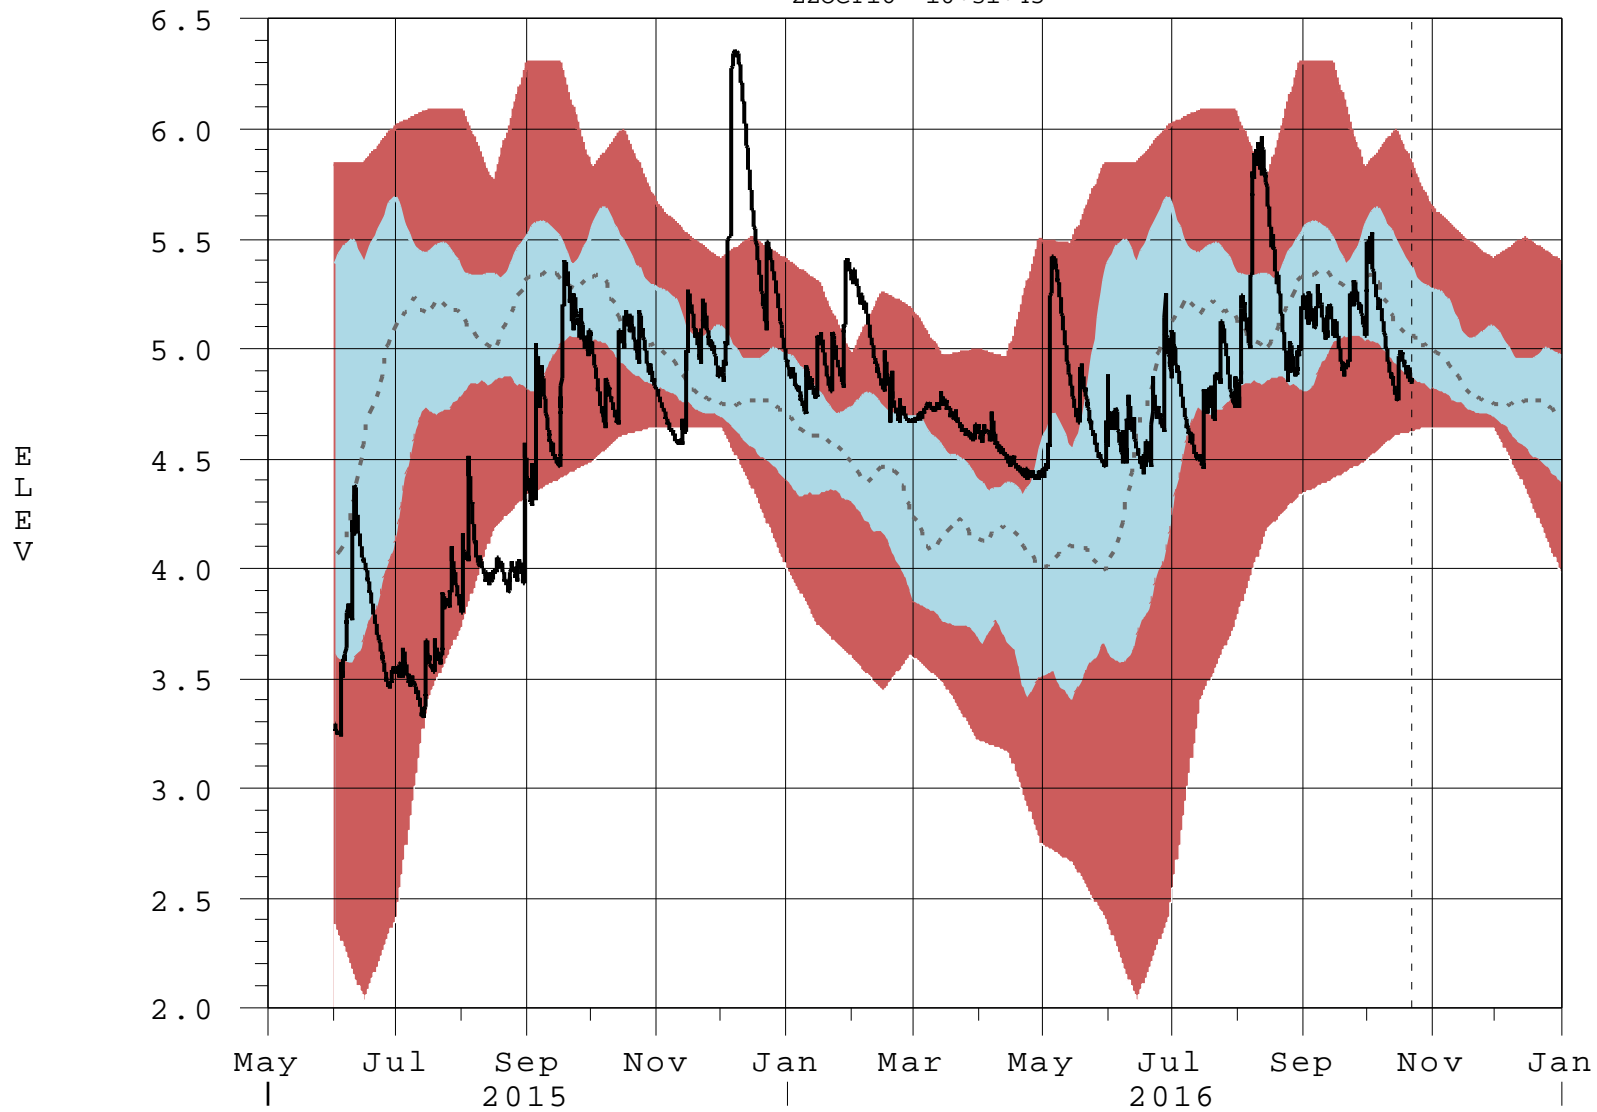

G3558 ELEV-GW Exceedance Bands for Available Data

22OCT16 10:31:45

- 95% Band (Daily Data)
- 50% Band (Daily Data)
- 50 Percentile Line (Daily Data)
- - - - (Stats POR: JUL2002-MAY2015)
- Stages in FT-NGVD, Flows in CFS
- G3558 ELEV-GW (Hourly Data)