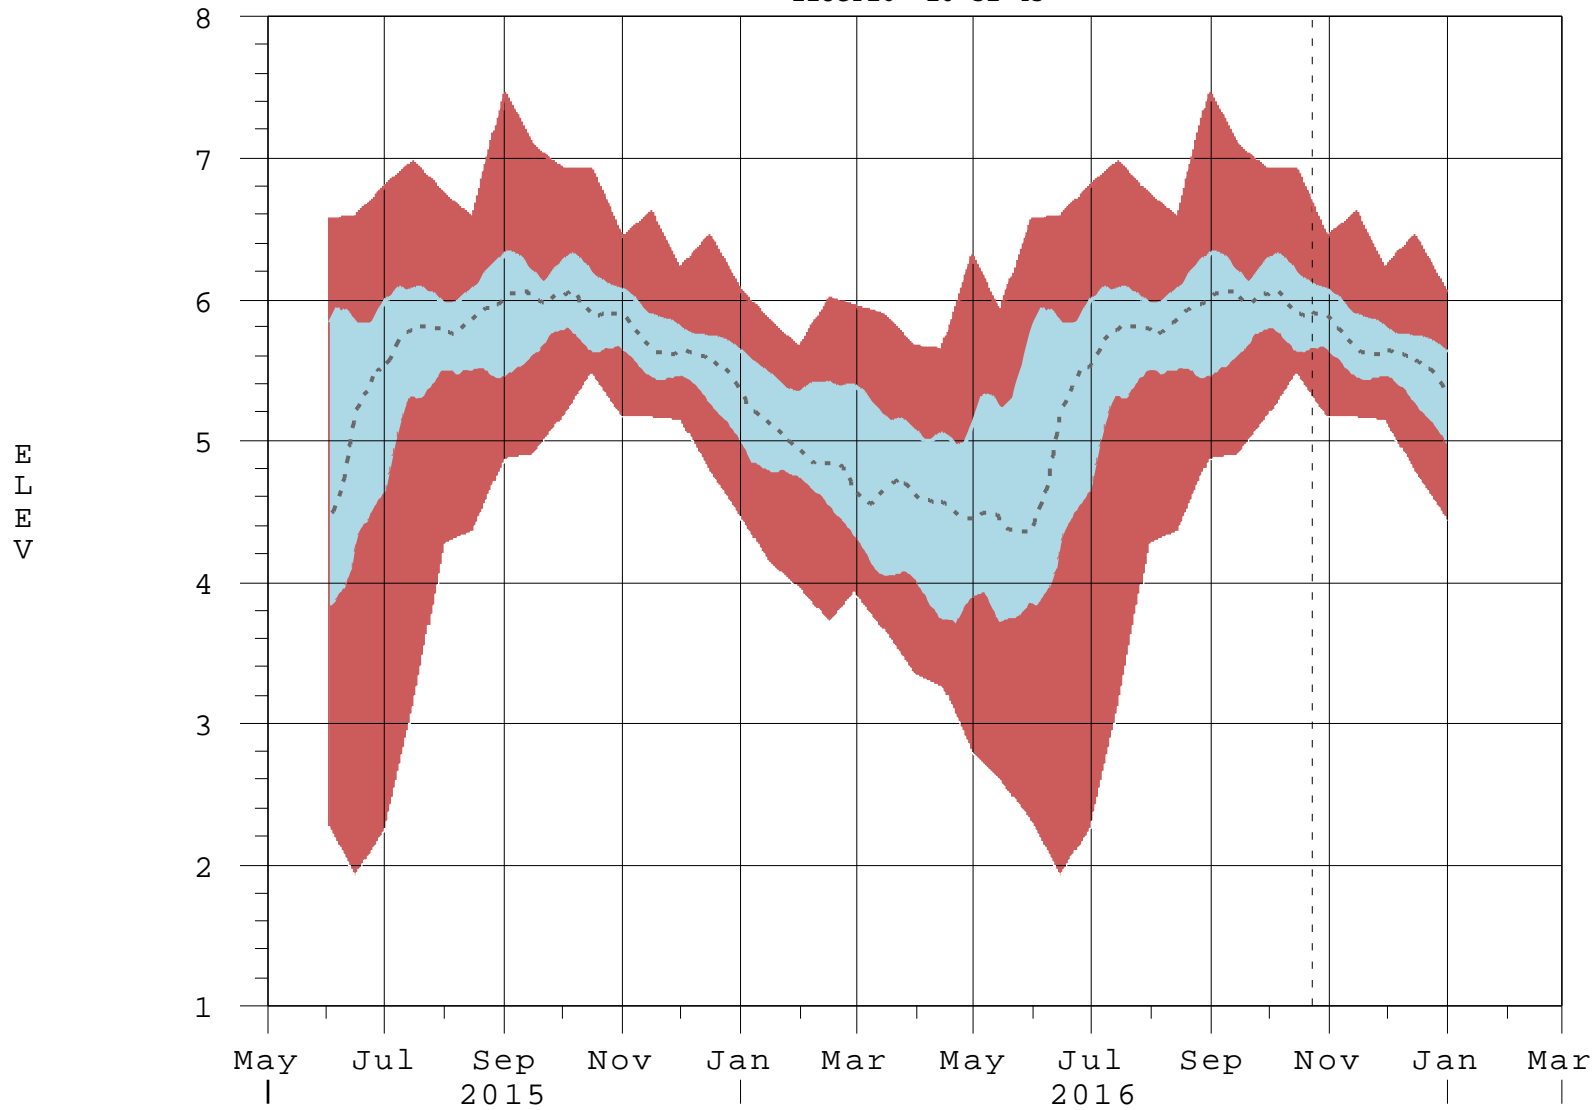

G3557 ELEV-GW Exceedance Bands for Available Data

22OCT16 10:31:43

— 95% Band (Daily Data) — Stages in FT-NGVD, Flows in CFS
— 50% Band (Daily Data) — G3557 ELEV-GW (Hourly Data)
- - - 50 Percentile Line (Daily Data)
- - - (Stats POR: JUL2002-MAY2015)