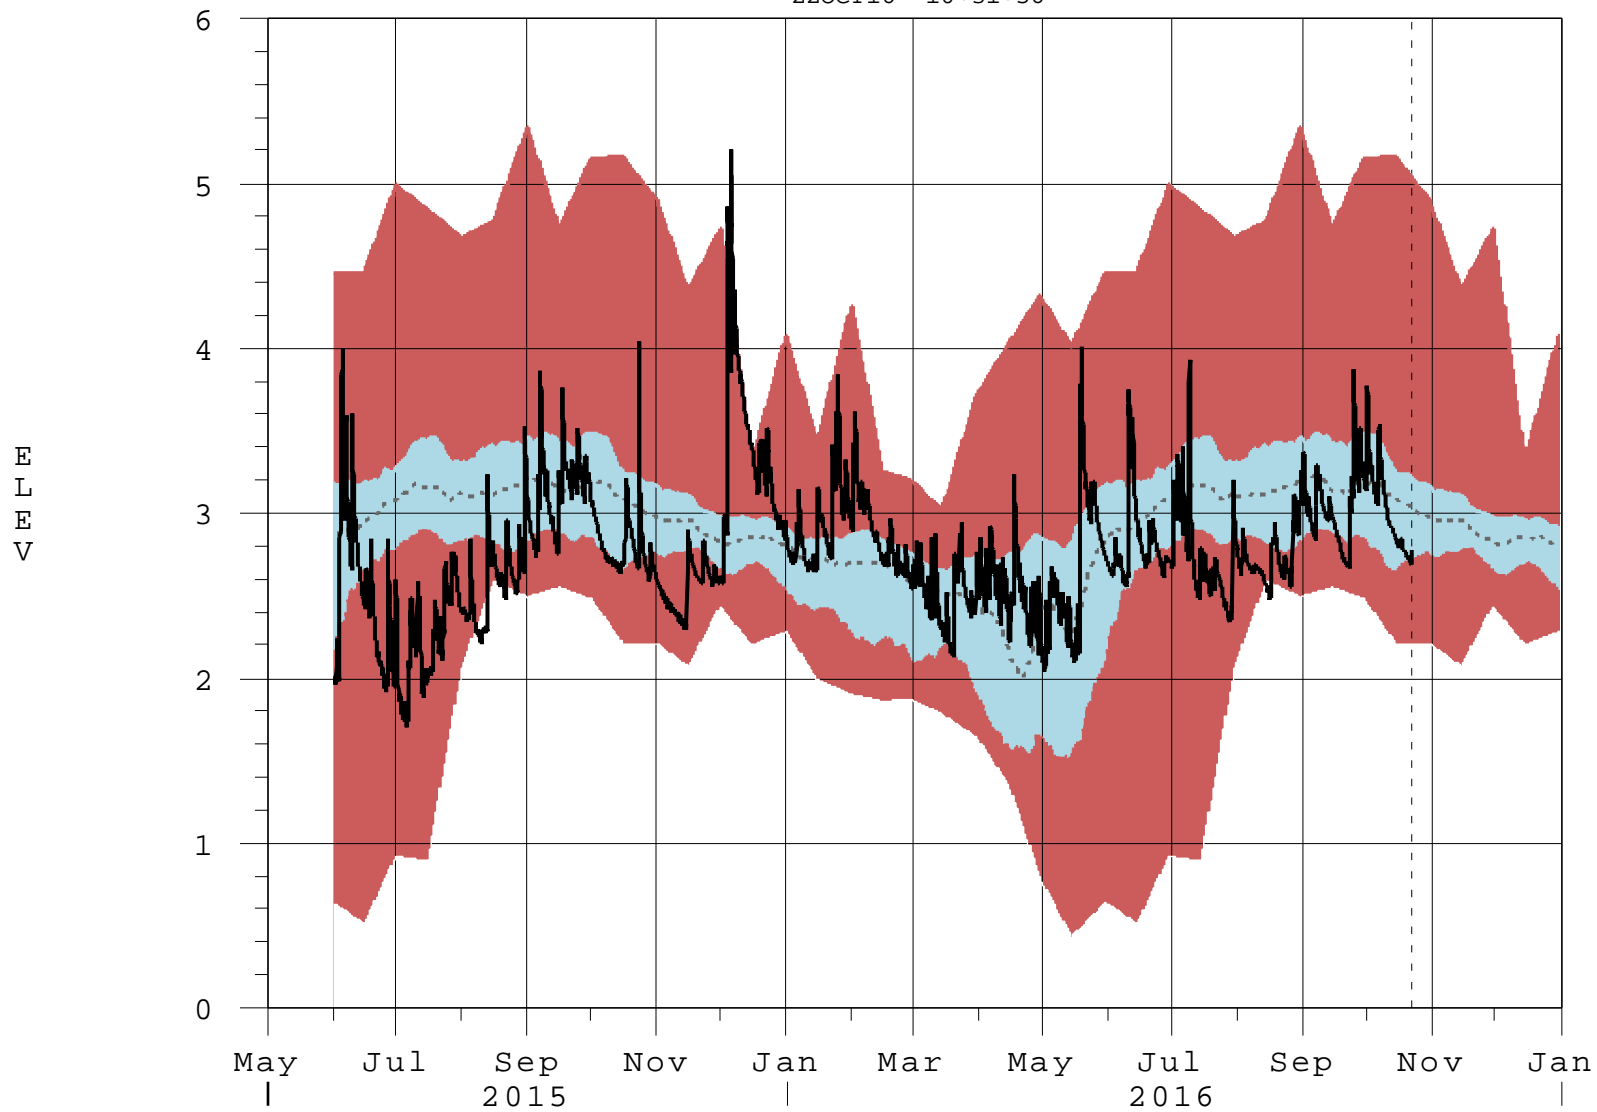

G3355 ELEV-GW Exceedance Bands for Available Data

22OCT16 10:31:56

- 95% Band (Daily Data)
- 50% Band (Daily Data)
- 50 Percentile Line (Daily Data)
- (Stats POR: JUL2002-MAY2015)
- Stages in FT-NGVD, Flows in CFS
- G3355 ELEV-GW (Hourly Data)