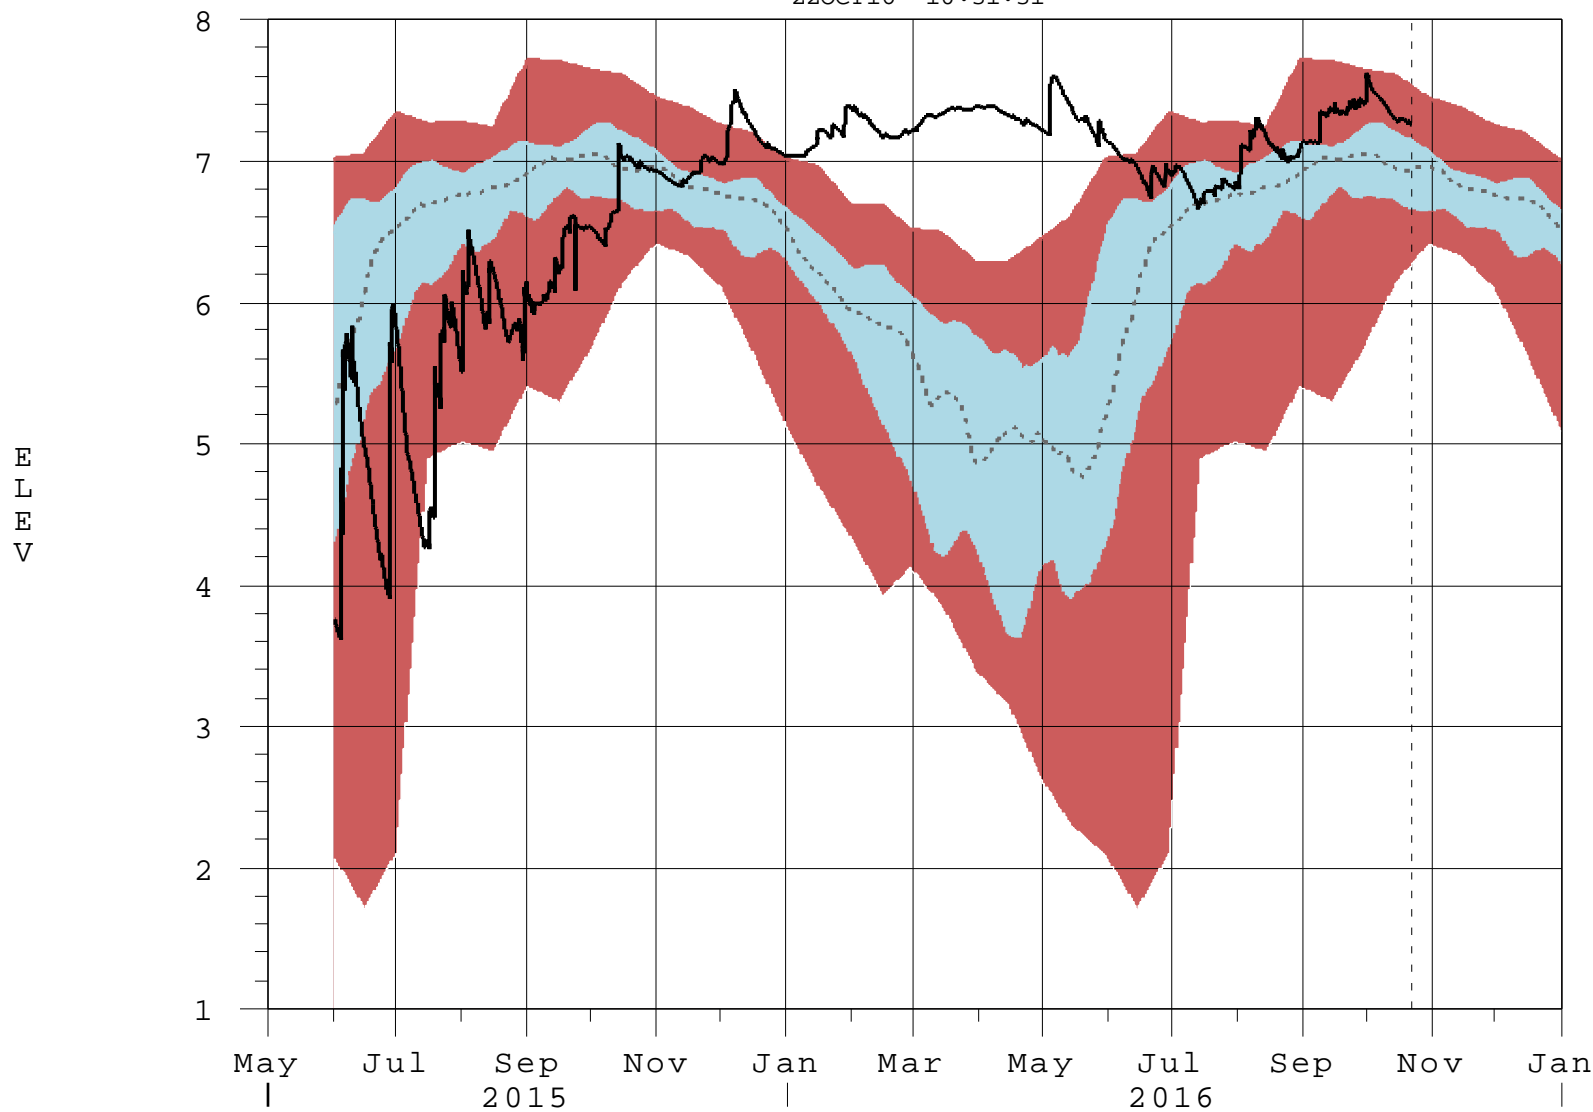

G3273 ELEV Exceedance Bands for Available Data

22OCT16 10:31:31

- 95% Band (Daily Data)
- 50% Band (Daily Data)
- 50 Percentile Line (Daily Data)
- (Stats POR: JUL2002-MAY2015)
- Stages in FT-NGVD, Flows in CFS
- G3273 ELEV (Hourly Data)