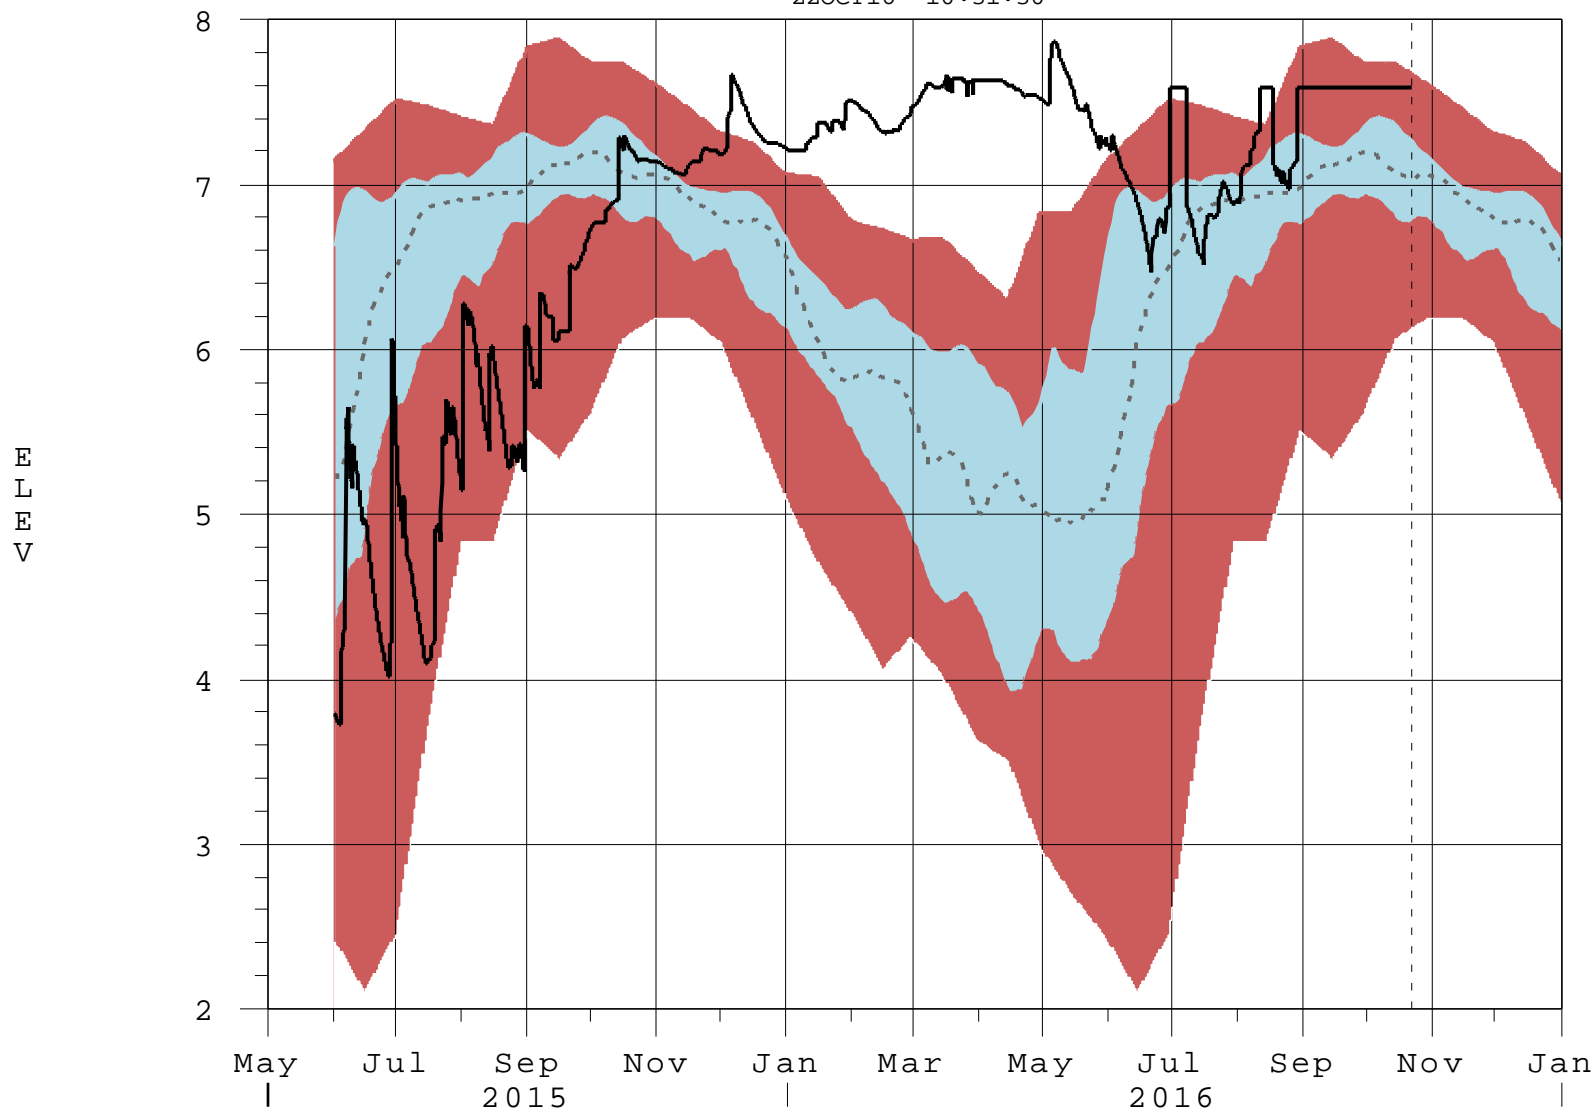

G3272 ELEV Exceedance Bands for Available Data

22OCT16 10:31:30

- 95% Band (Daily Data)
- 50% Band (Daily Data)
- - - 50 Percentile Line (Daily Data)
- - - (Stats POR: JUL2002-MAY2015)
- Stages in FT-NGVD, Flows in CFS
- G3272 ELEV (Hourly Data)