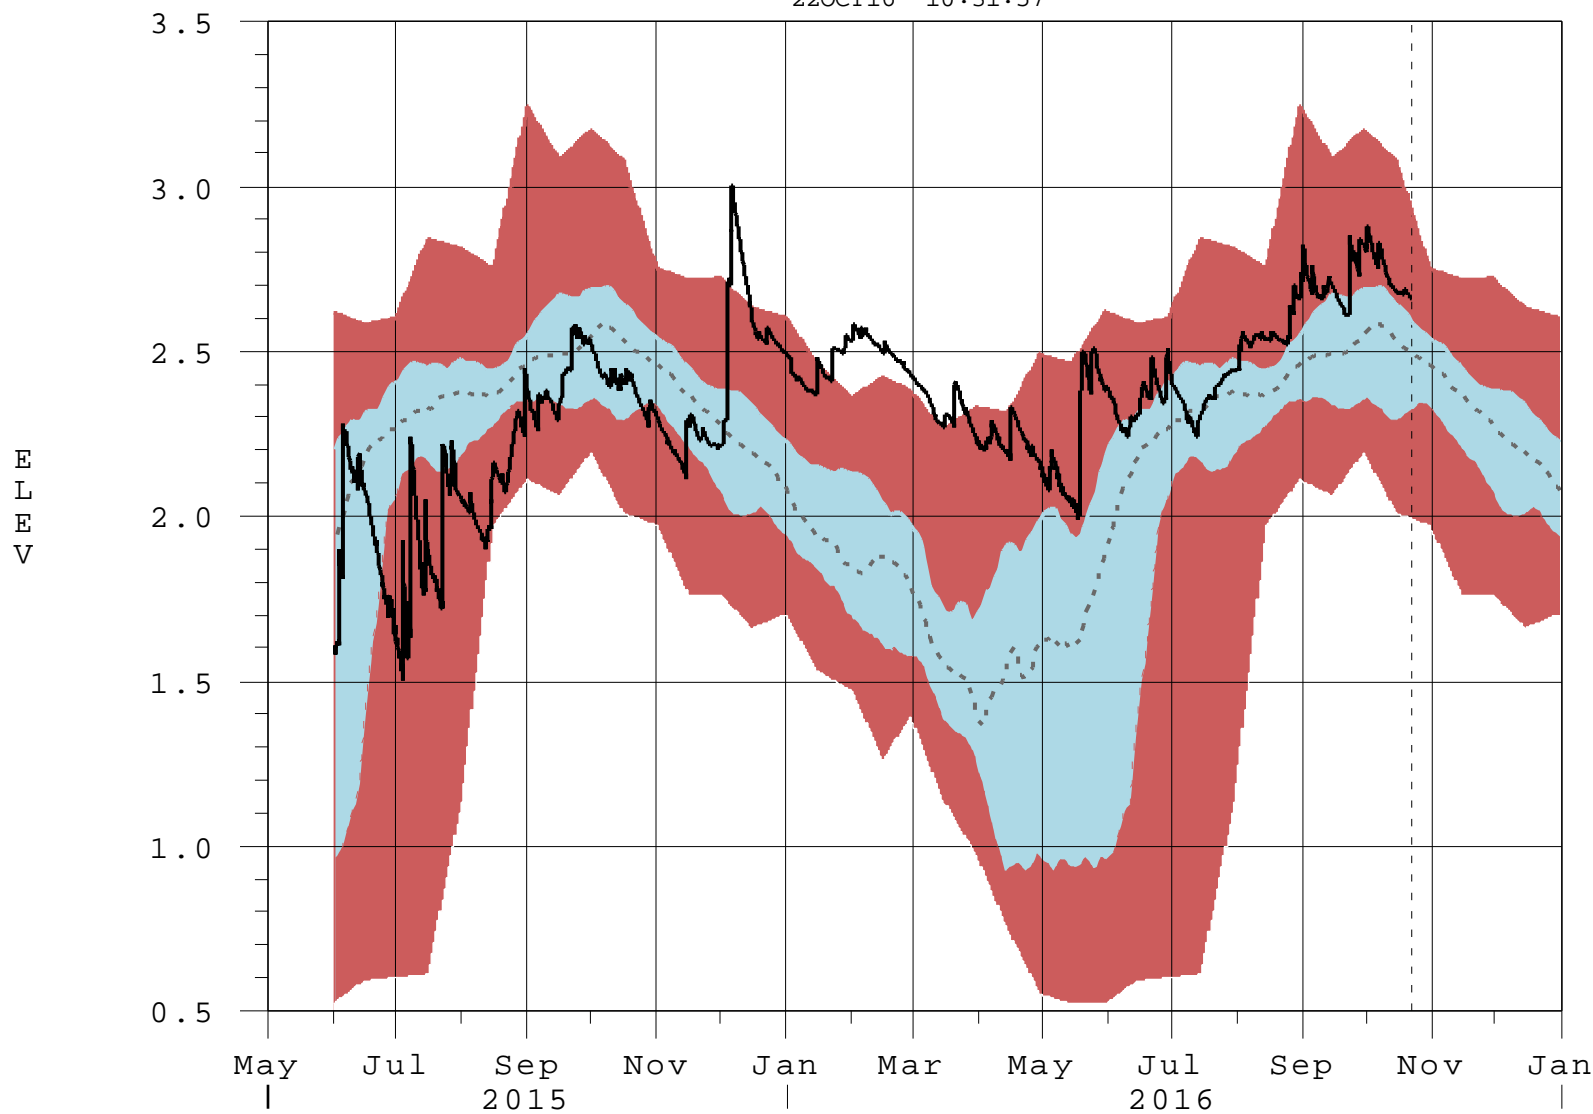

# EVER4 ELEV Exceedance Bands for Available Data

22OCT16 10:31:57

- 95% Band (Daily Data)
- 50% Band (Daily Data)
- ..... 50 Percentile Line (Daily Data)
- - - - (Stats POR: JUL2002-MAY2015)
- Stages in FT-NGVD, Flows in CFS
- EVER4 ELEV (Hourly Data)