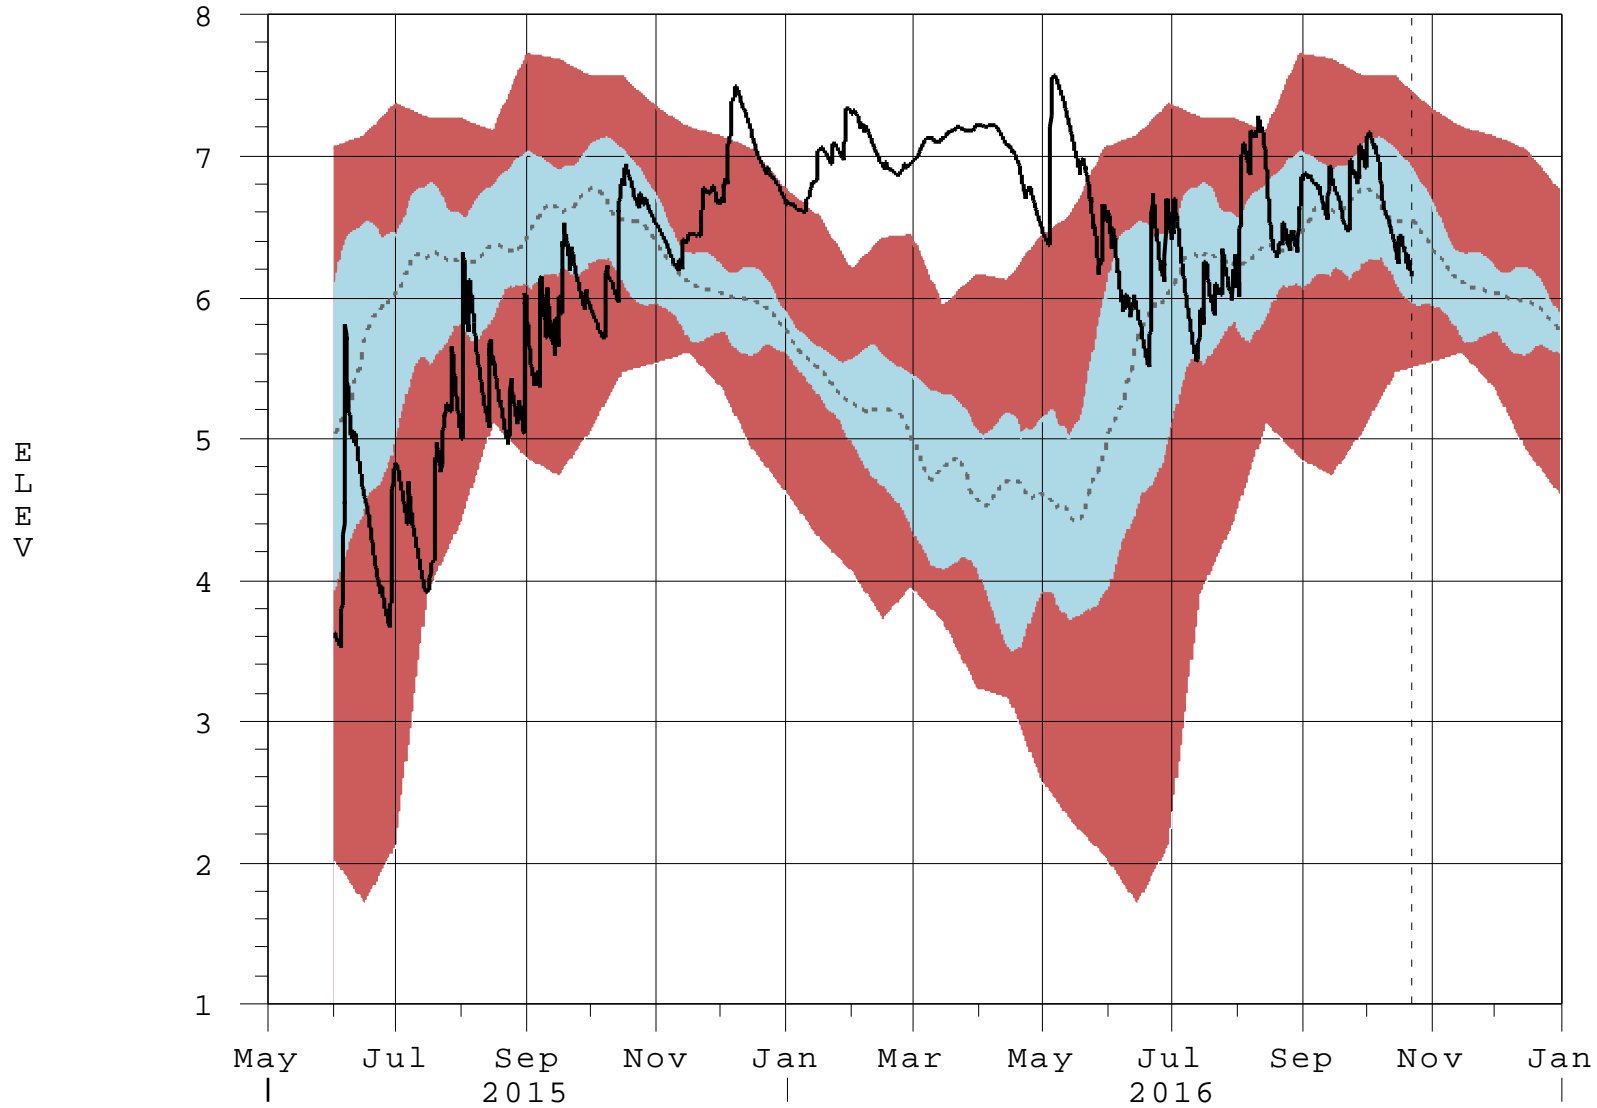

# ANGELS ELEV Exceedance Bands for Available Data

22OCT16 10:31:27

- 95% Band (Daily Data)
- 50% Band (Daily Data)
- ..... 50 Percentile Line (Daily Data)
- - - - (Stats POR: JUL2002-MAY2015)
- Stages in FT-NGVD, Flows in CFS
- ANGELS ELEV (Hourly Data)