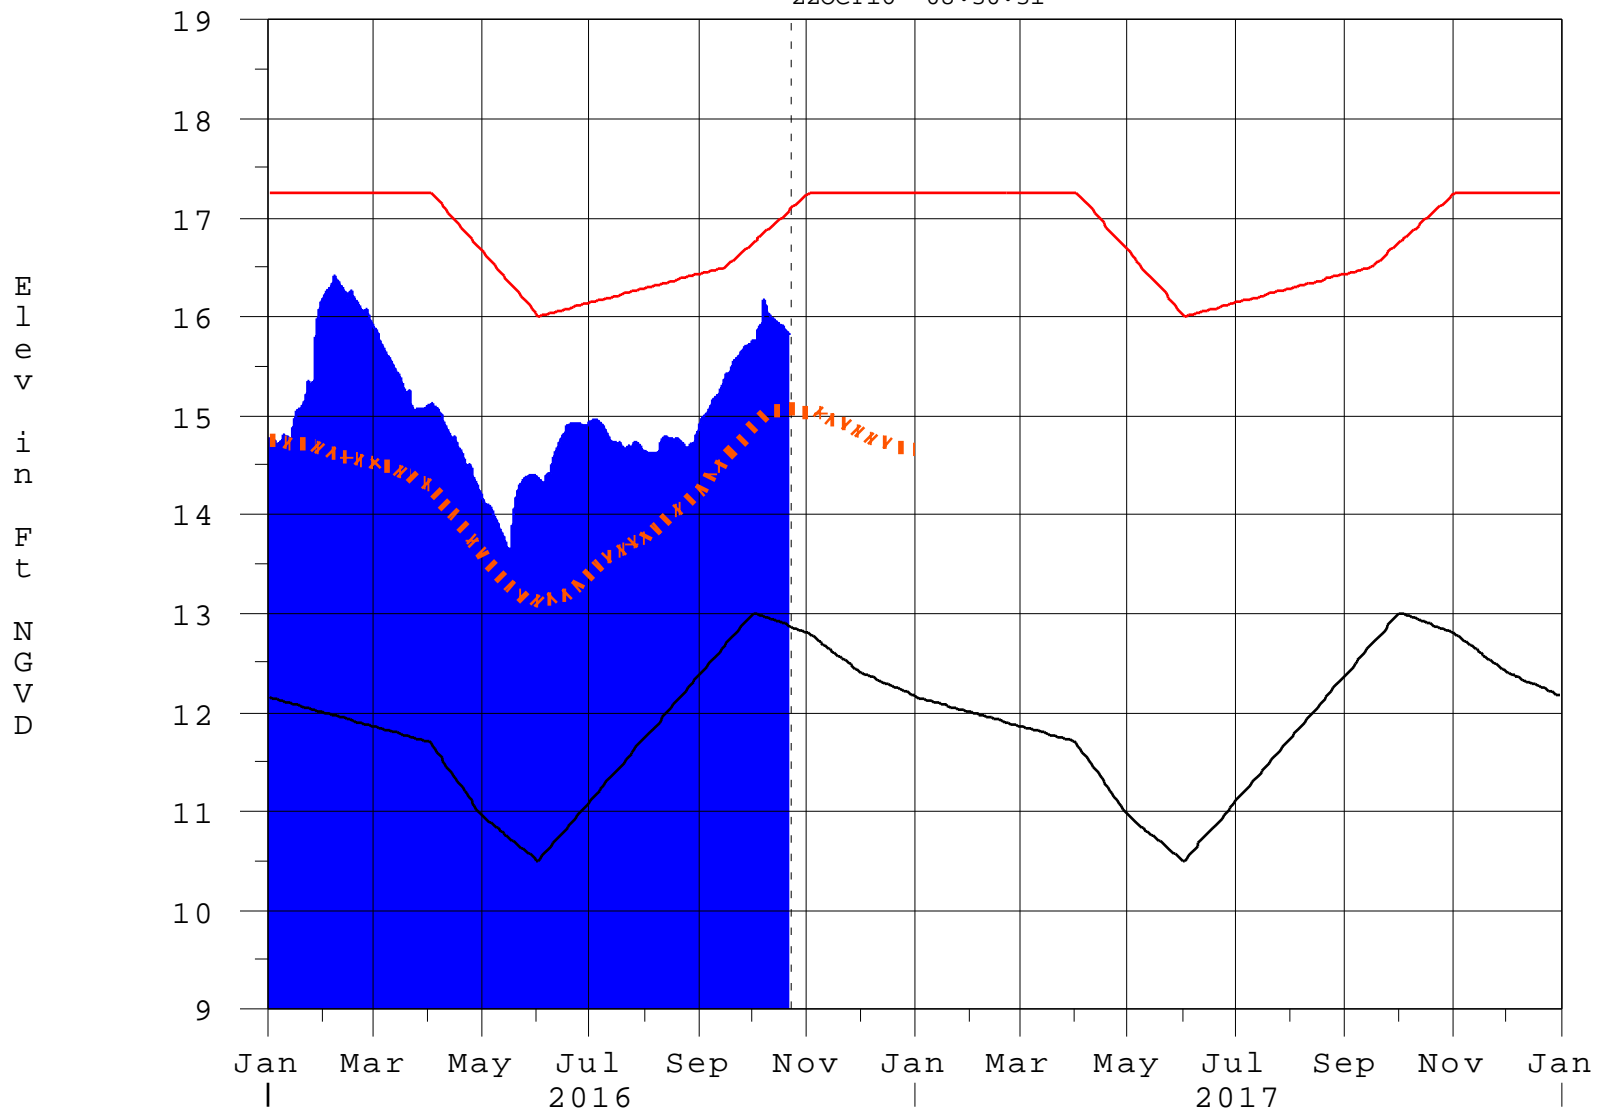

Lake Okeechobee

22OCT16 08:30:31

- High Lake Management
- Okeechobee Avg Elev
- Average Elev [1965-2007]
- Water Shortage Management