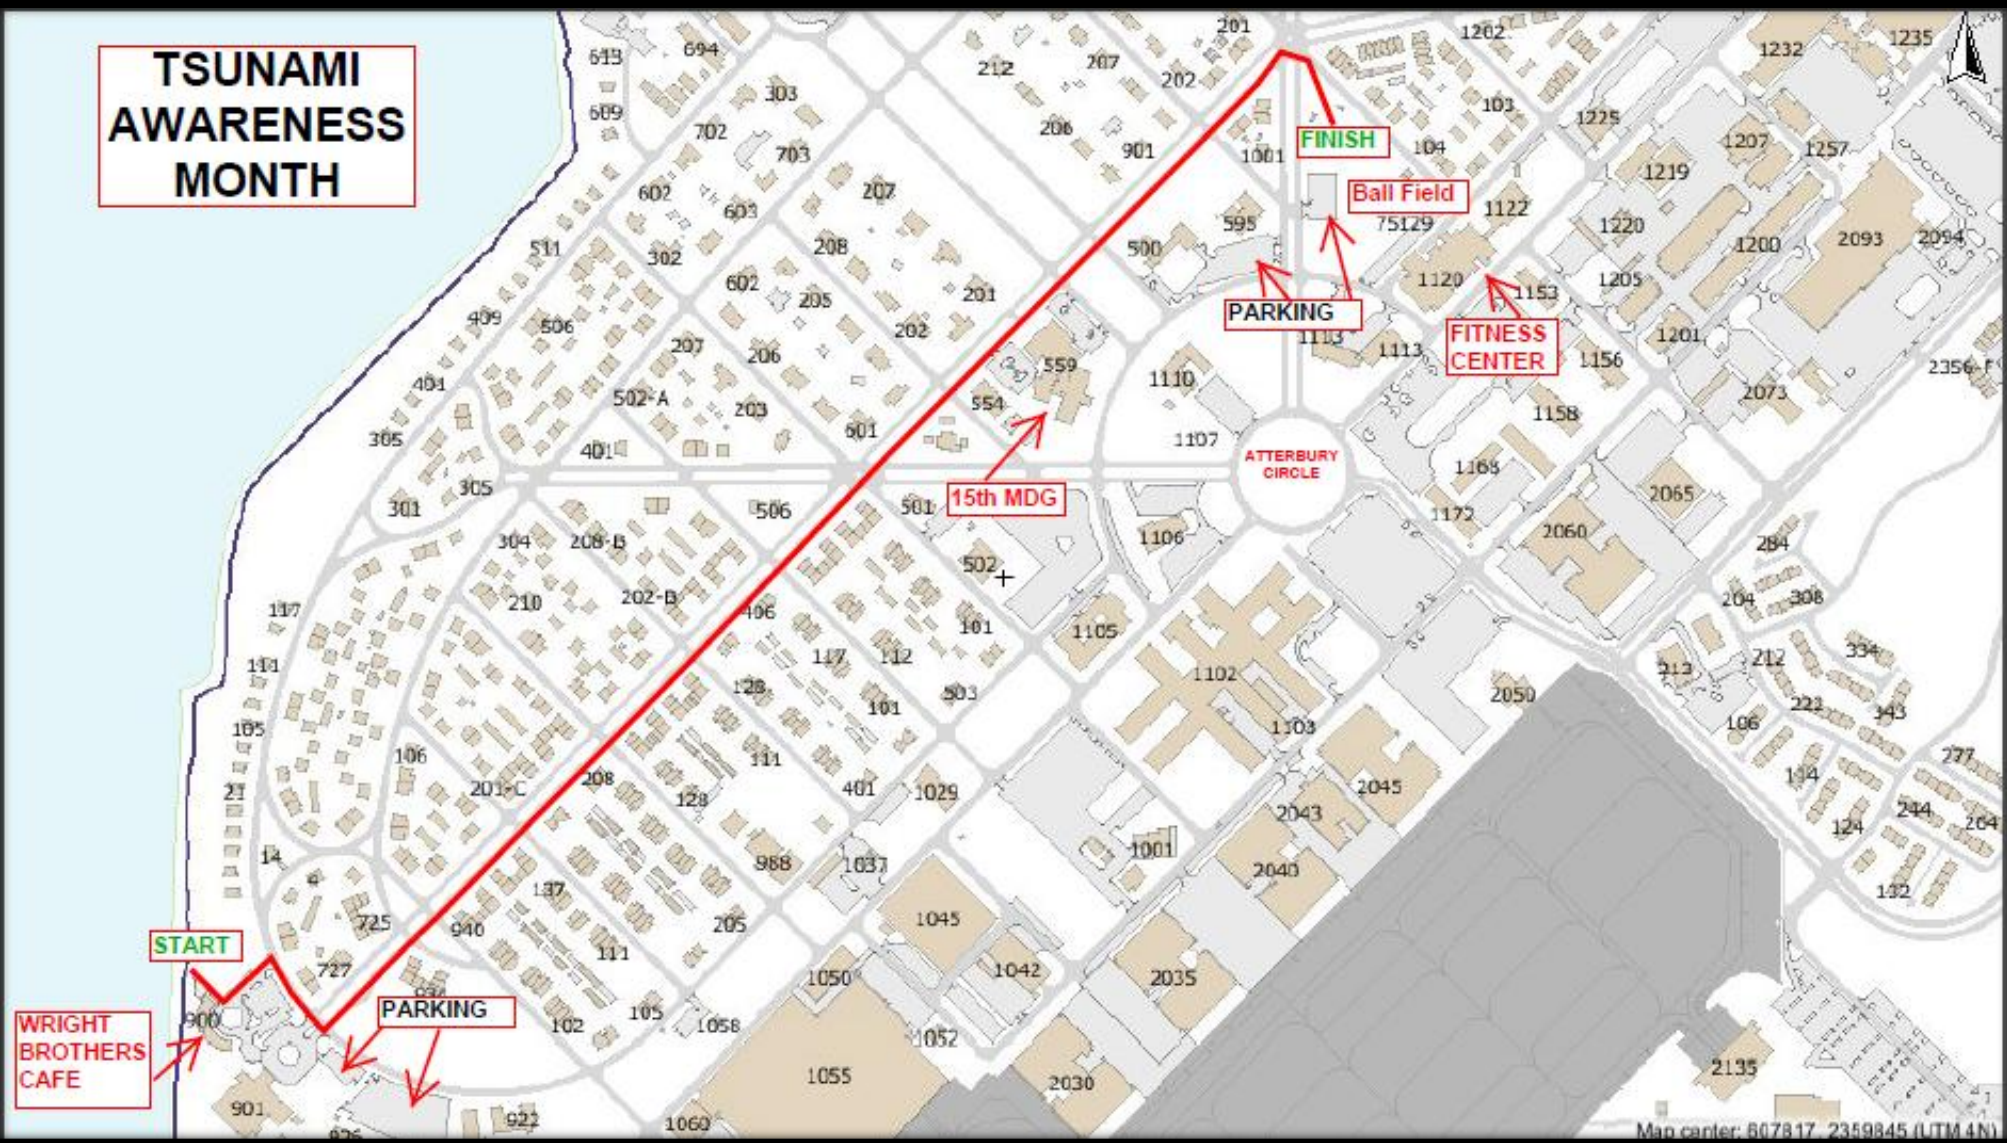

TSUNAMI AWARENESS MONTH

Map center: 607817, 2369845 (UTM 4N)