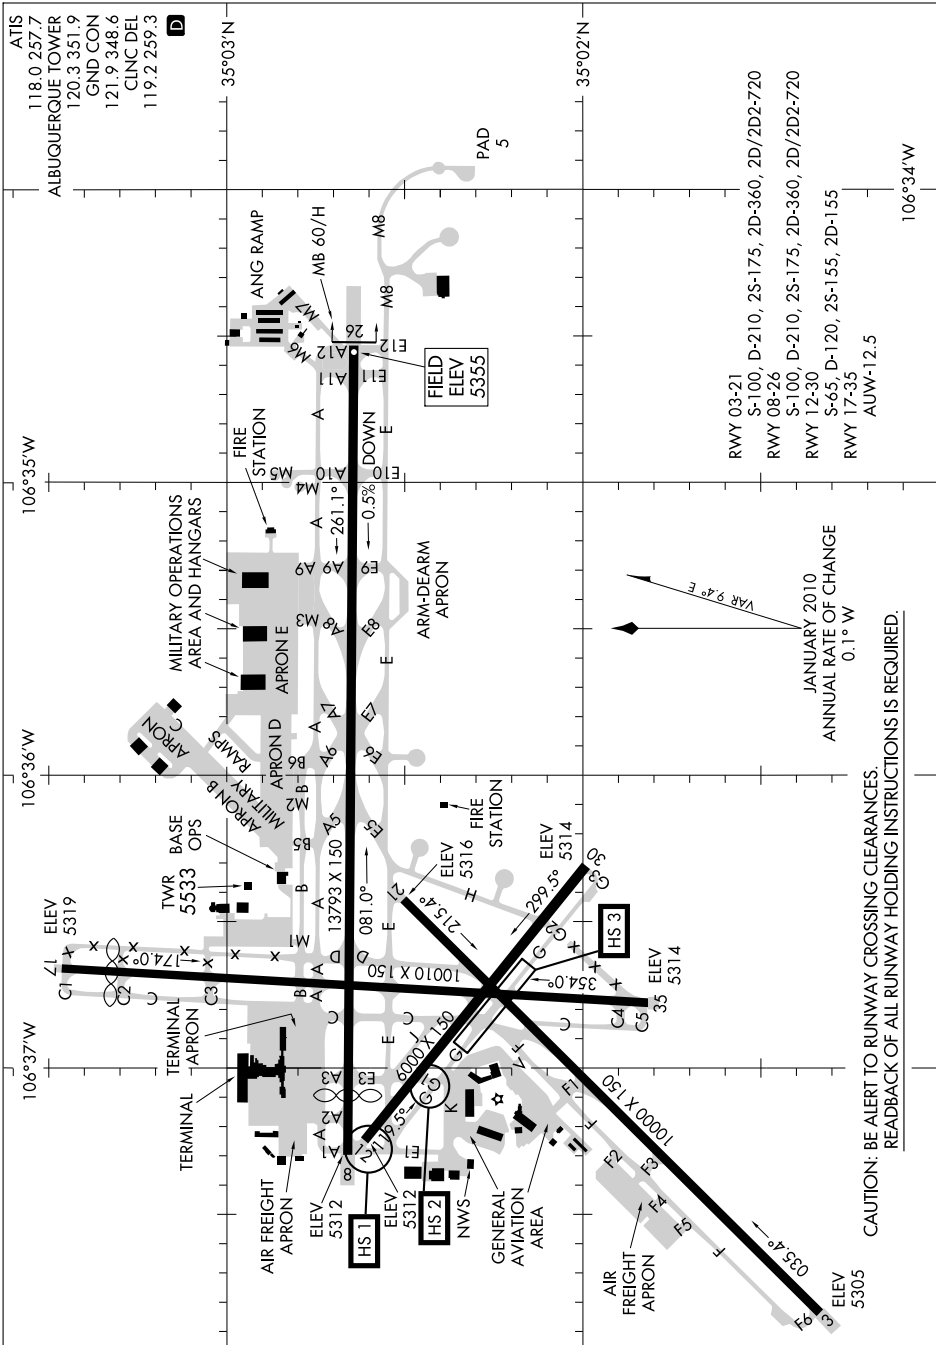

AIRPORT DIAGRAM

ALBUQUERQUE INTL SUNPORT (ABQ)
ALBUQUERQUE, NEW MEXICO

AL-12 (FAA)

SW-1, 08 MAR 2012 to 05 APR 2012

AIRPORT DIAGRAM

ALBUQUERQUE, NEW MEXICO
ALBUQUERQUE INTL SUNPORT (ABQ)

SW-1, 08 MAR 2012 to 05 APR 2012