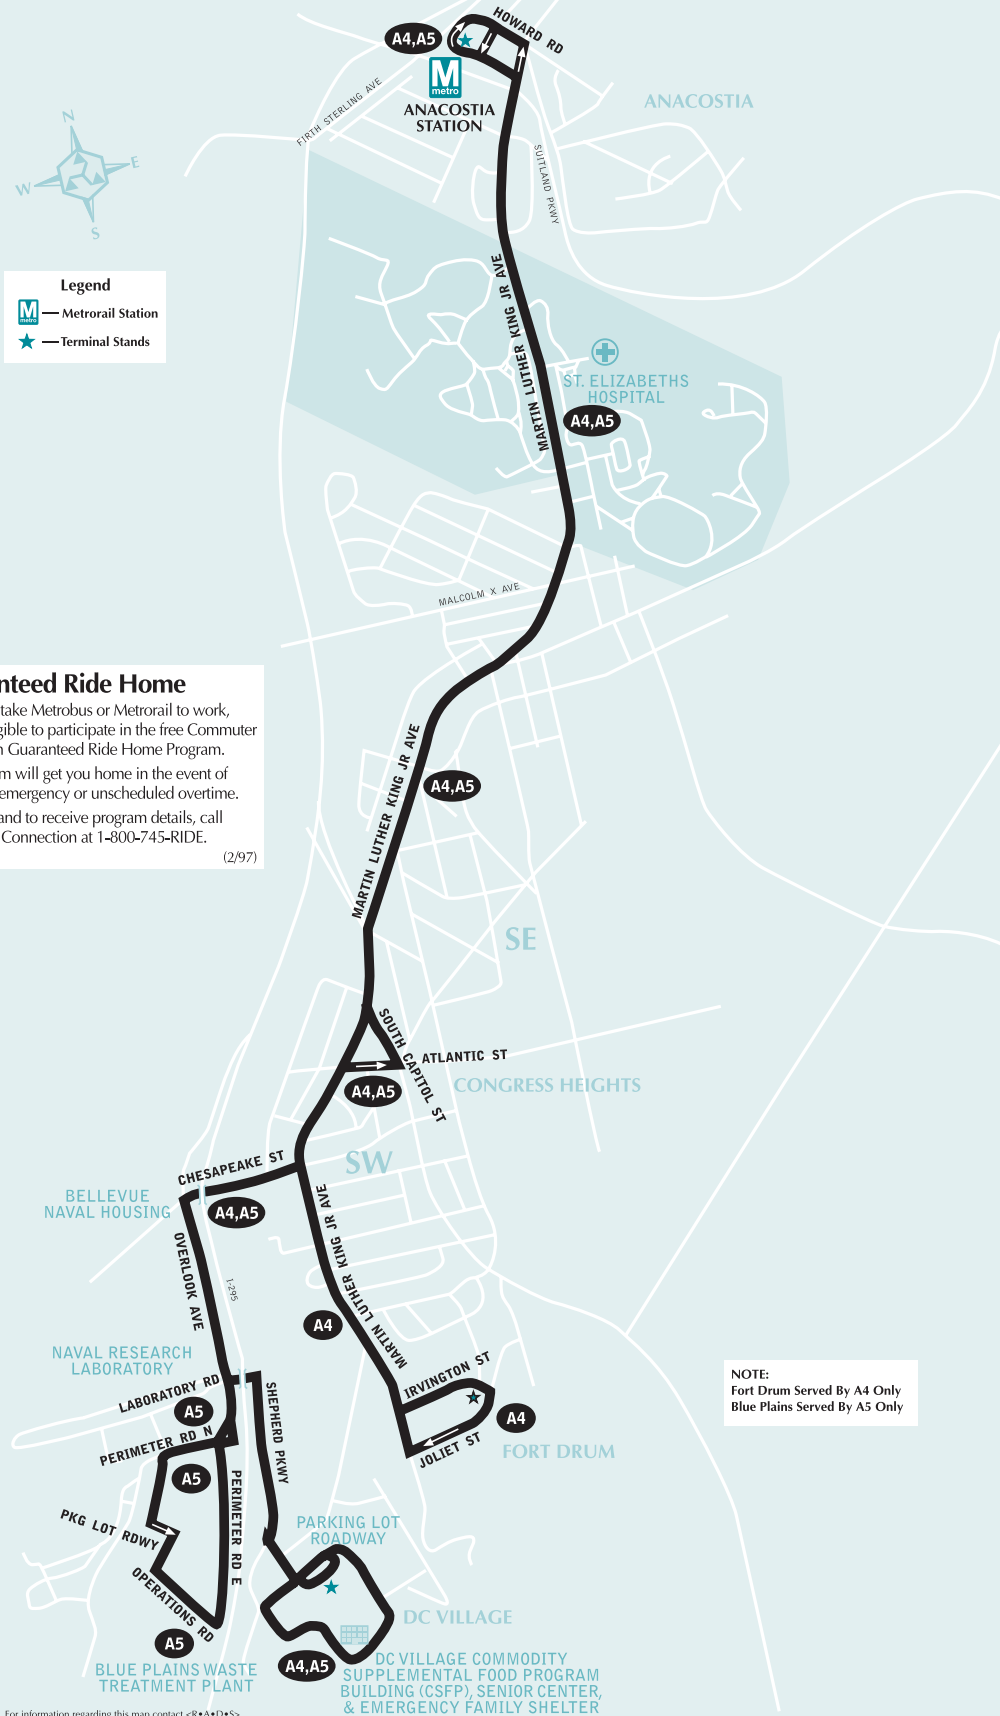

(2/97)

NOTE:
 Fort Drum Served By A4 Only
 Blue Plains Served By A5 Only

A4,5

Anacostia-Fort Drum Line

Weekday Northbound — Entre semana con dirección al norte

Route Number	D.C. Village ▼	Blue Plains Waste Treatment Plant	Overlook Ave. & Shepherd Pkwy. (Naval Research Lab)	Irvington & Joliet Sts. (Fort Drum)	Atlantic & South Capitol Sts. SW	M.L. King Jr. & Malcolm X Aves. SE	ANACOSTIA 
AM Service — Servicio matutino							
♿ A4	-	-	-	4:55	5:01	5:06	5:11
♿ A4	-	-	-	5:29	5:35	5:40	5:45
♿ A4	-	-	-	5:50	5:57	6:02	6:07
♿ A4	5:56	-	6:04	6:10	6:17	6:22	6:27
♿ A4	6:12	-	6:20	6:26	6:33	6:38	6:43
♿ A4	6:24	-	6:32	6:38	6:45	6:50	6:55
♿ A4	6:36	-	6:44	6:50	6:57	7:02	7:07
♿ A4	6:48	-	6:56	7:02	7:09	7:14	7:19
♿ A4	6:57	-	7:05	7:11	7:18	7:23	7:28
♿ A4	7:06	-	7:14	7:20	7:27	7:32	7:37
♿ A4	7:14	-	7:22	7:28	7:34	7:40	7:46
♿ A4	7:22	-	7:30	7:36	7:42	7:48	7:54
♿ A4	7:30	-	7:38	7:44	7:50	7:56	8:02
♿ A4	7:40	-	7:48	7:54	8:00	8:06	8:12
♿ A4	7:51	-	7:59	8:05	8:11	8:17	8:23
♿ A4	8:02	-	8:10	8:16	8:22	8:28	8:34
♿ A4	8:16	-	8:24	8:30	8:36	8:42	8:48
♿ A4	8:28	-	8:36	8:42	8:48	8:54	9:00
♿ A4	8:40	-	8:48	8:54	9:00	9:06	9:12
♿ A4	8:55	-	9:03	9:09	9:15	9:21	9:27
♿ A4	9:13	-	9:20	9:24	9:30	9:36	9:42
♿ A4	9:32	-	9:39	9:43	9:49	9:55	10:01
♿ A4	9:51	-	9:58	10:02	10:08	10:14	10:20
♿ A4	10:11	-	10:18	10:22	10:28	10:34	10:40
♿ A4	10:31	-	10:38	10:42	10:48	10:54	11:00
♿ A4	10:51	-	10:58	11:02	11:08	11:14	11:20
♿ A4	11:11	-	11:18	11:22	11:28	11:34	11:40
♿ A4	11:31	-	11:38	11:42	11:48	11:54	12:00
♿ A4	11:51	-	11:58	12:02	12:08	12:14	12:20