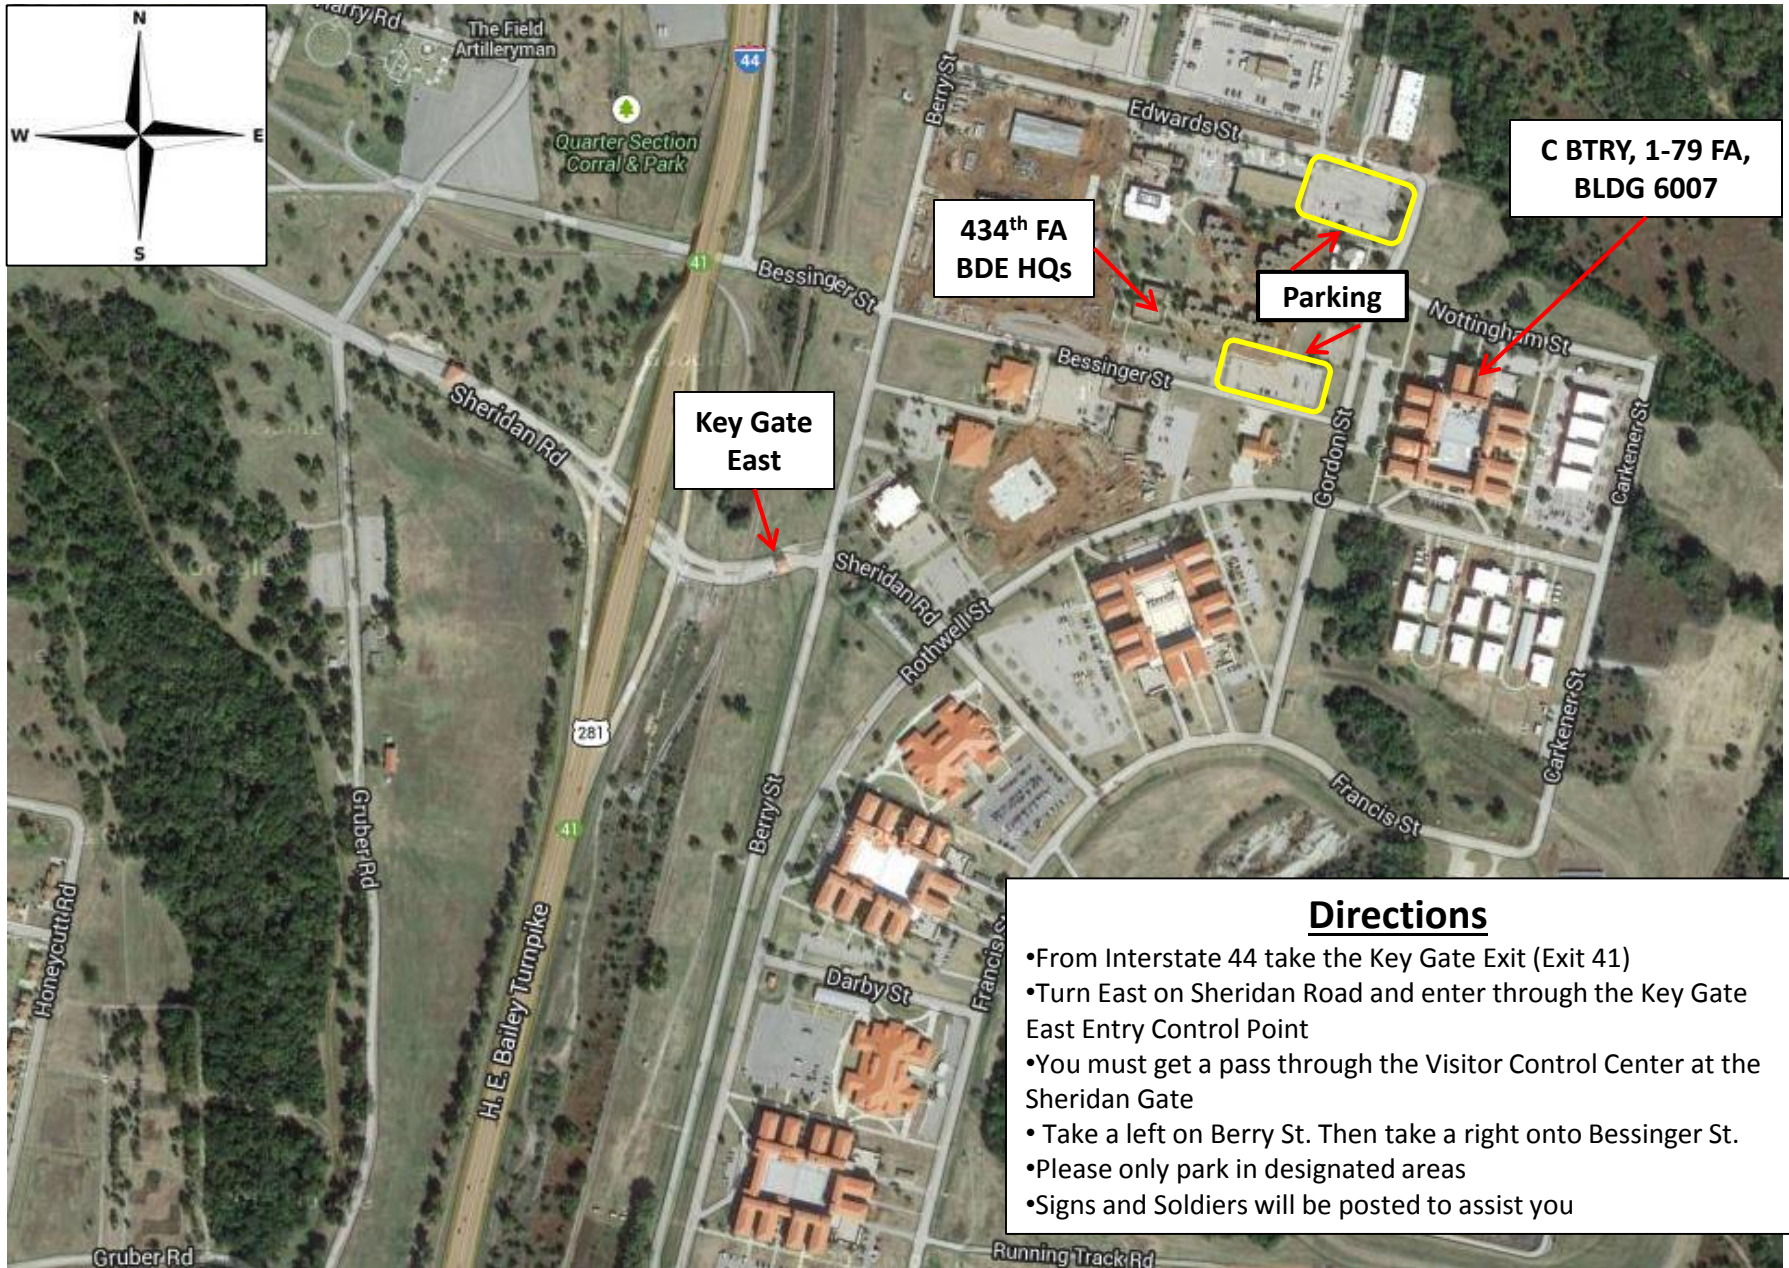

C BTRY, 1-79 FA, Class 78-16 Family Day Demonstration

Date/Time: 20 October 2016, 9:00 am

Location: C BTRY 1-79 FA BLDG 6007 Fort Sill, OK

Directions

- From Interstate 44 take the Key Gate Exit (Exit 41)
- Turn East on Sheridan Road and enter through the Key Gate East Entry Control Point
- You must get a pass through the Visitor Control Center at the Sheridan Gate
- Take a left on Berry St. Then take a right onto Bessinger St.
- Please only park in designated areas
- Signs and Soldiers will be posted to assist you