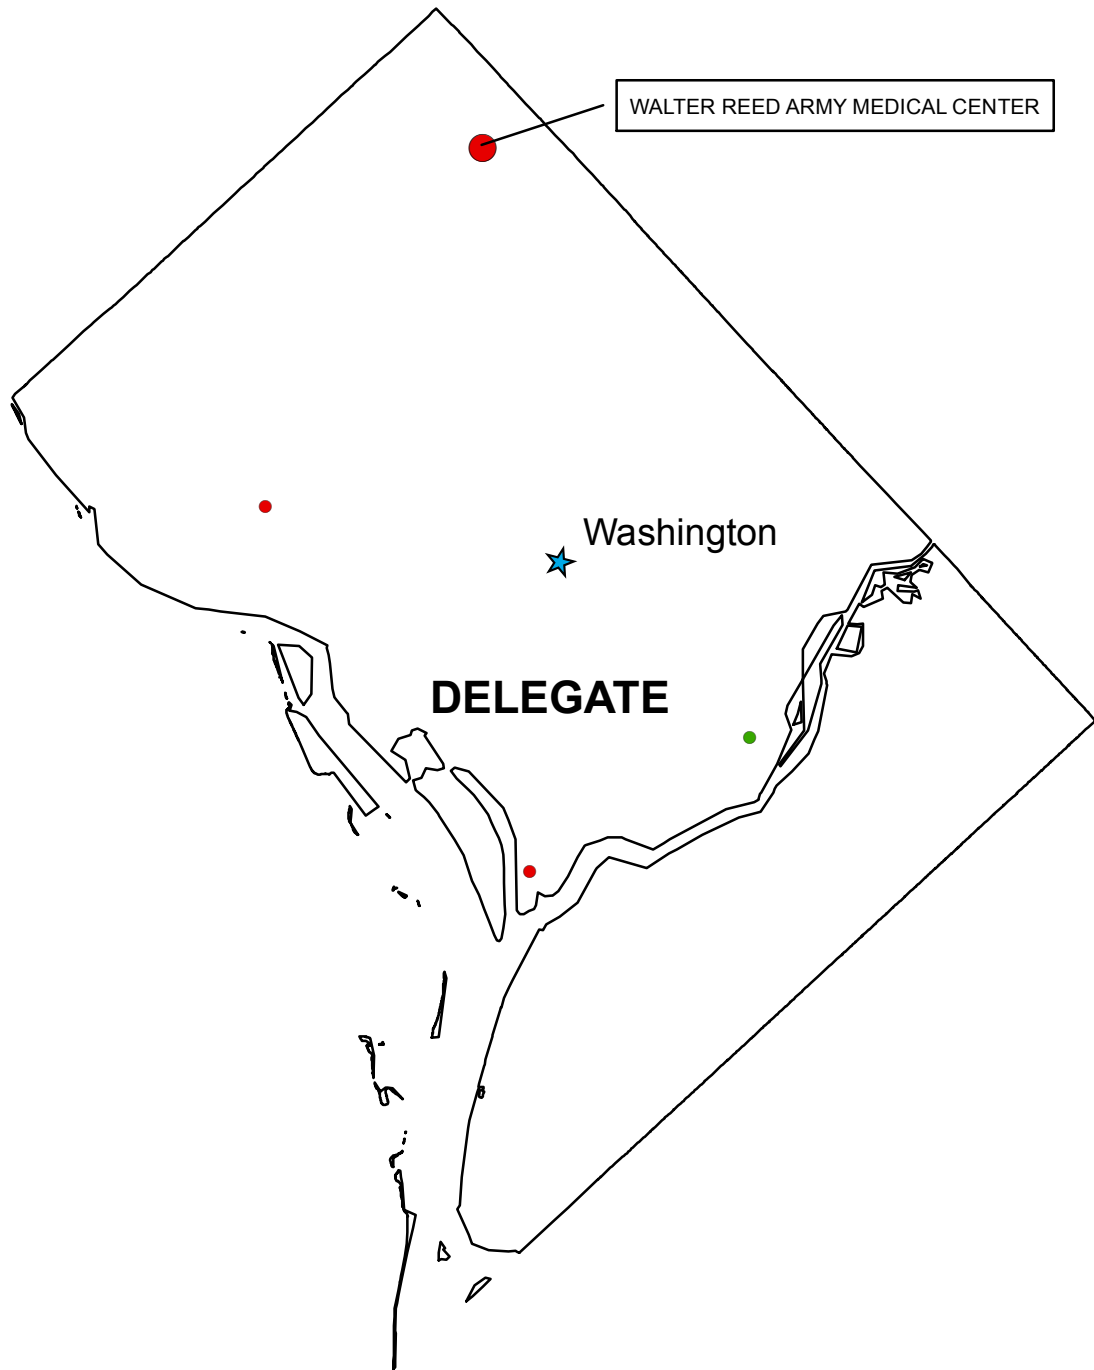

DISTRICT OF COLUMBIA

House of Representatives
Eleanor Holmes Norton (D-At Large)

Legend	
Active Army Sites	
● Primary Site	● Site
National Guard Sites	
● Guard Installation	● Site
Army Reserve Sites	
● Reserve Installation	● Site
BRAC/Excess	
● BRAC/Excess Installation	● Site
— Congressional Districts	
— Counties	
★ Capital	