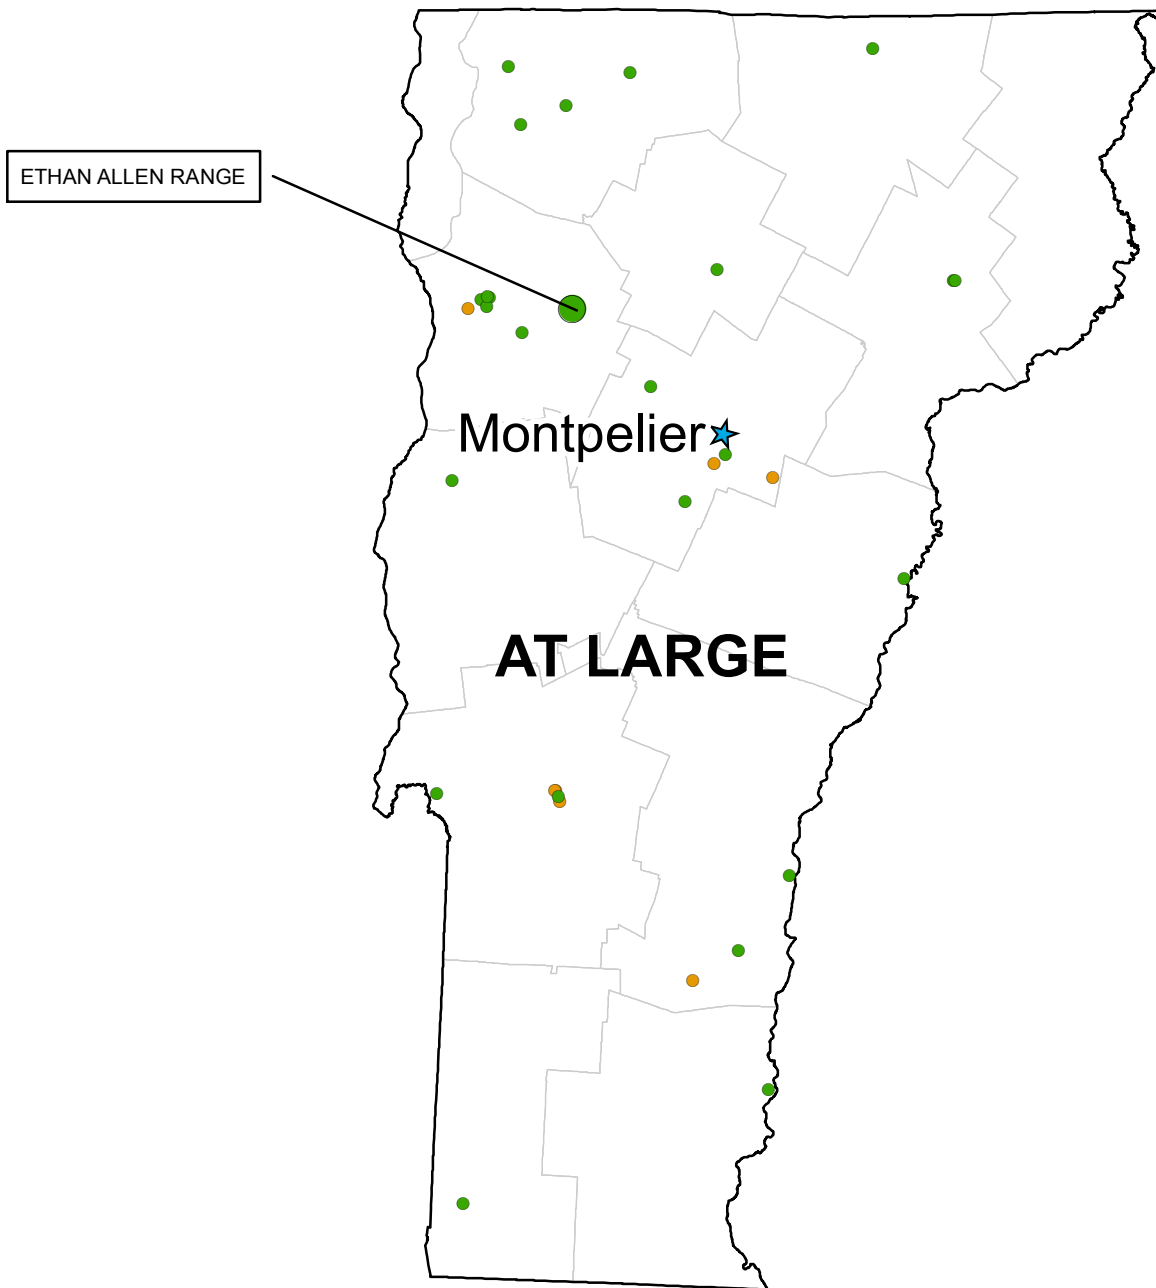

VERMONT

Senators

Patrick J. Leahy (D)
Bernard Sanders (I)

House of Representatives

Peter Welch (D-At Large)

Legend	
Active Army Sites	
● Primary Site	● Site
National Guard Sites	
● Guard Installation	● Site
Army Reserve Sites	
● Reserve Installation	● Site
BRAC/Excess	
● BRAC/Excess Installation	● Site
— Congressional Districts	
— Counties	
★ Capital	

Created by:
Department of the Army
Office of the Assistant Chief of Staff
for Installation Management (OACSIM)
Installation Geospatial Information and
Services (IGI&S)

Contact:
Usarmy.pentagon.hqda-acsim.mbx.igi-s@mail.mil