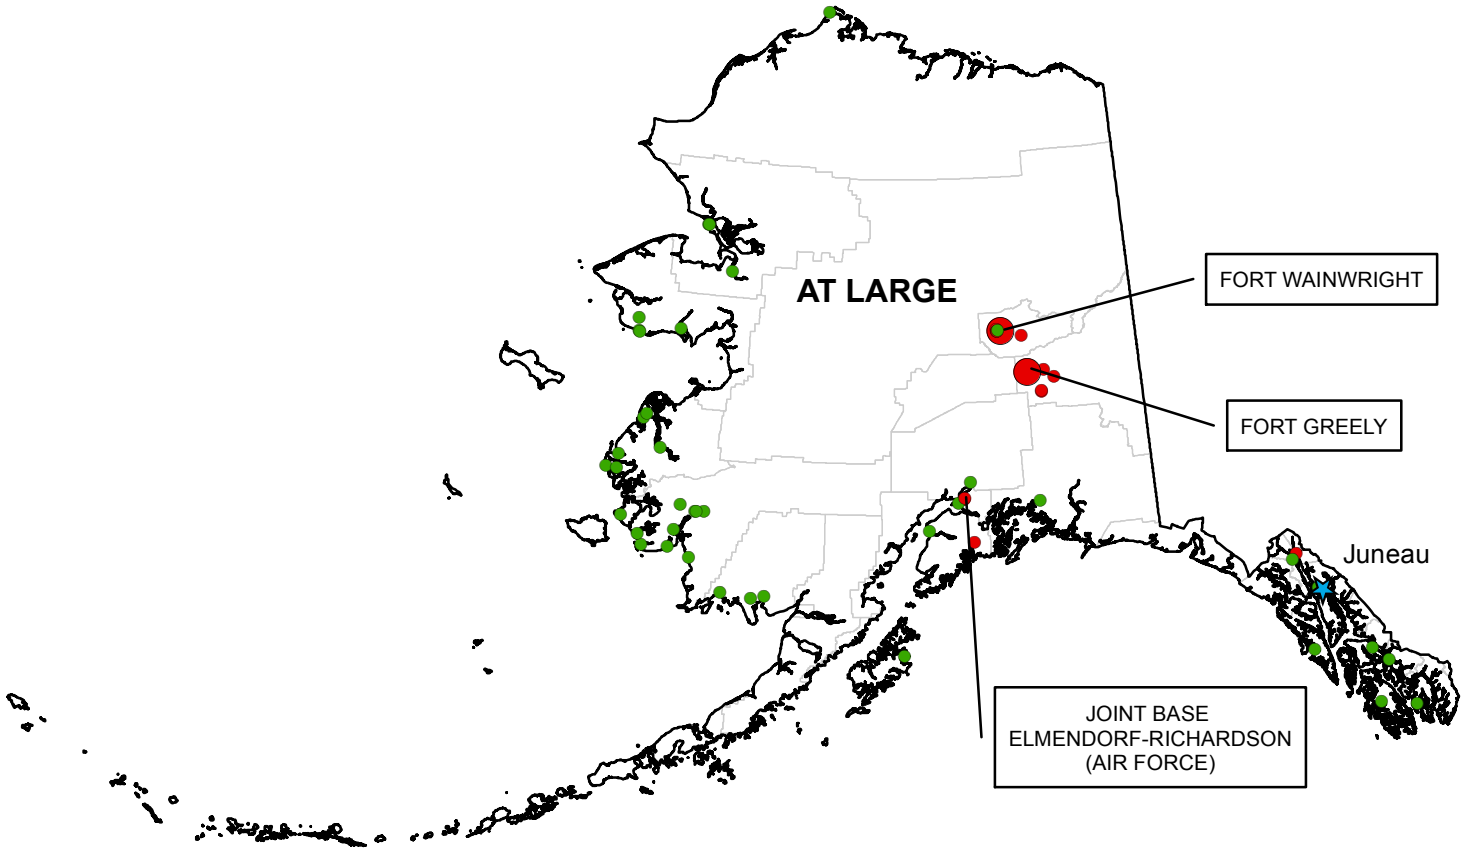

ALASKA

Senators

Mark Begich (D)
Lisa Murkowski (R)

House of Representatives

Don Young (R-At Large)

Legend	
Active Army Sites	
● Primary Site	● Site
National Guard Sites	
● Guard Installation	● Site
Army Reserve Sites	
● Reserve Installation	● Site
BRAC/Excess	
● BRAC/Excess Installation	● Site
— Congressional Districts	
— Counties	
★ Capital	

Created by:
Department of the Army
Office of the Assistant Chief of Staff
for Installation Management (OACSIM)
Installation Geospatial Information and
Services (IGI&S)

Contact:
Usarmy.pentagon.hqda-acsim.mbx.igi-s@mail.mil