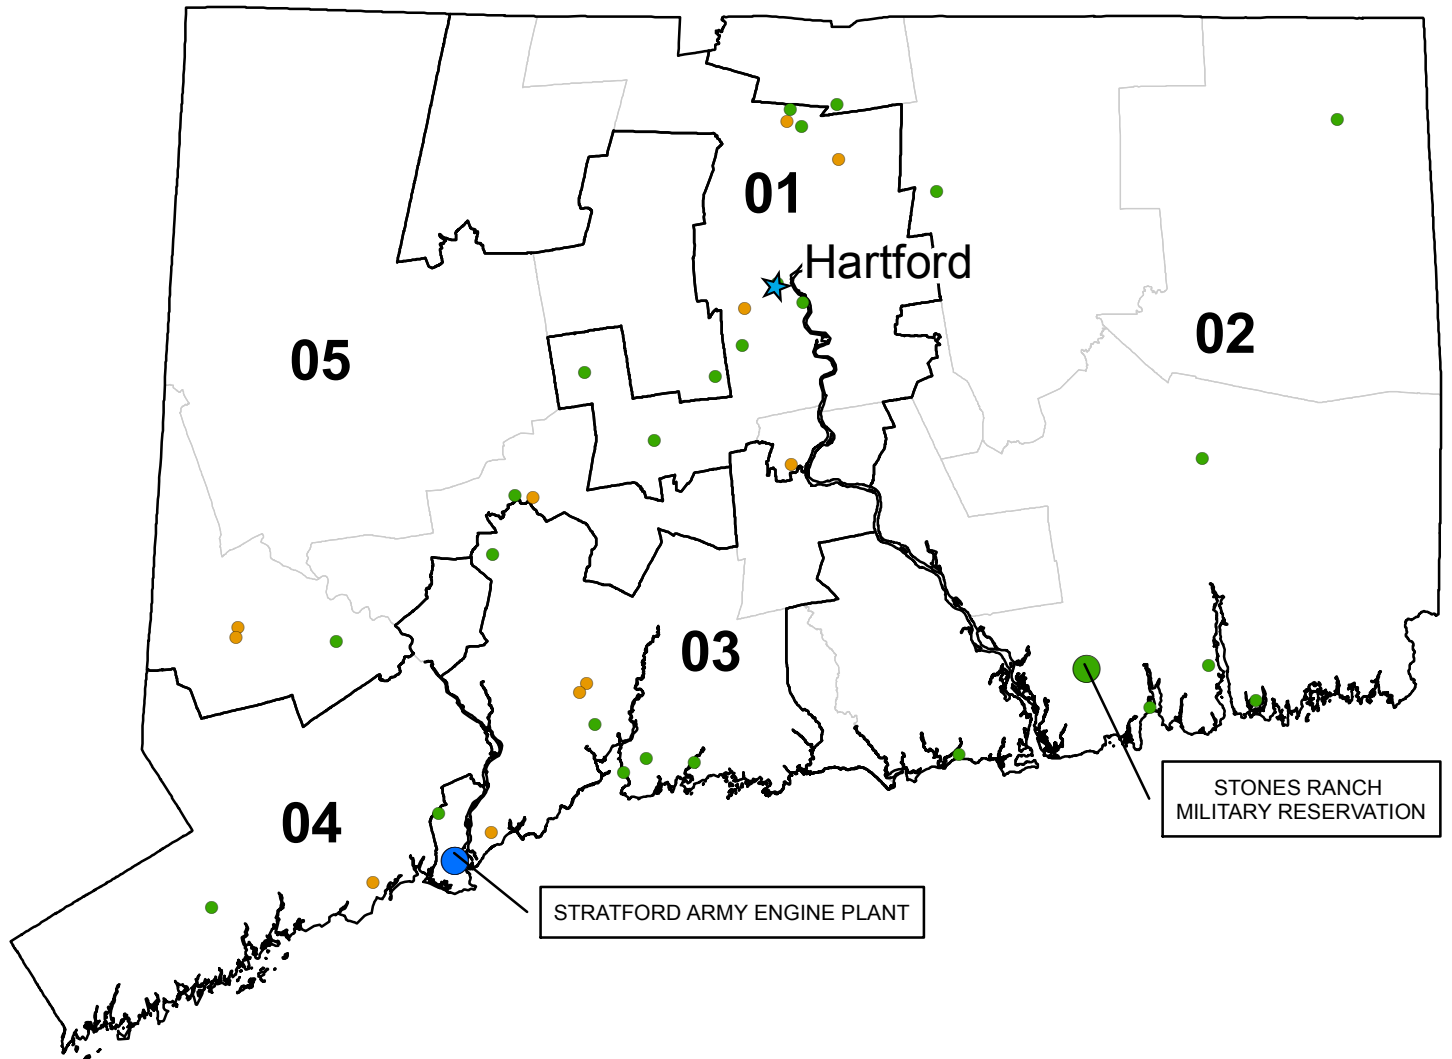

CONNECTICUT

Senators

Richard Blumenthal (D)

Christopher Murphy (D)

House of Representatives

John B. Larson (D-1)

Joe Courtney (D-2)

Rosa L. DeLauro (D-3)

Jim Himes (D-4)

Elizabeth Esty (D-5)

Legend	
Active Army Sites	
● Primary Site	● Site
National Guard Sites	
● Guard Installation	● Site
Army Reserve Sites	
● Reserve Installation	● Site
BRAC/Excess	
● BRAC/Excess Installation	● Site
— Congressional Districts	
— Counties	
★ Capital	

Created by:
Department of the Army
Office of the Assistant Chief of Staff
for Installation Management (OACSIM)
Installation Geospatial Information and
Services (IGI&S)

Contact:
Usarmy.pentagon.hqda-acsim.mbx.igi-s@mail.mil