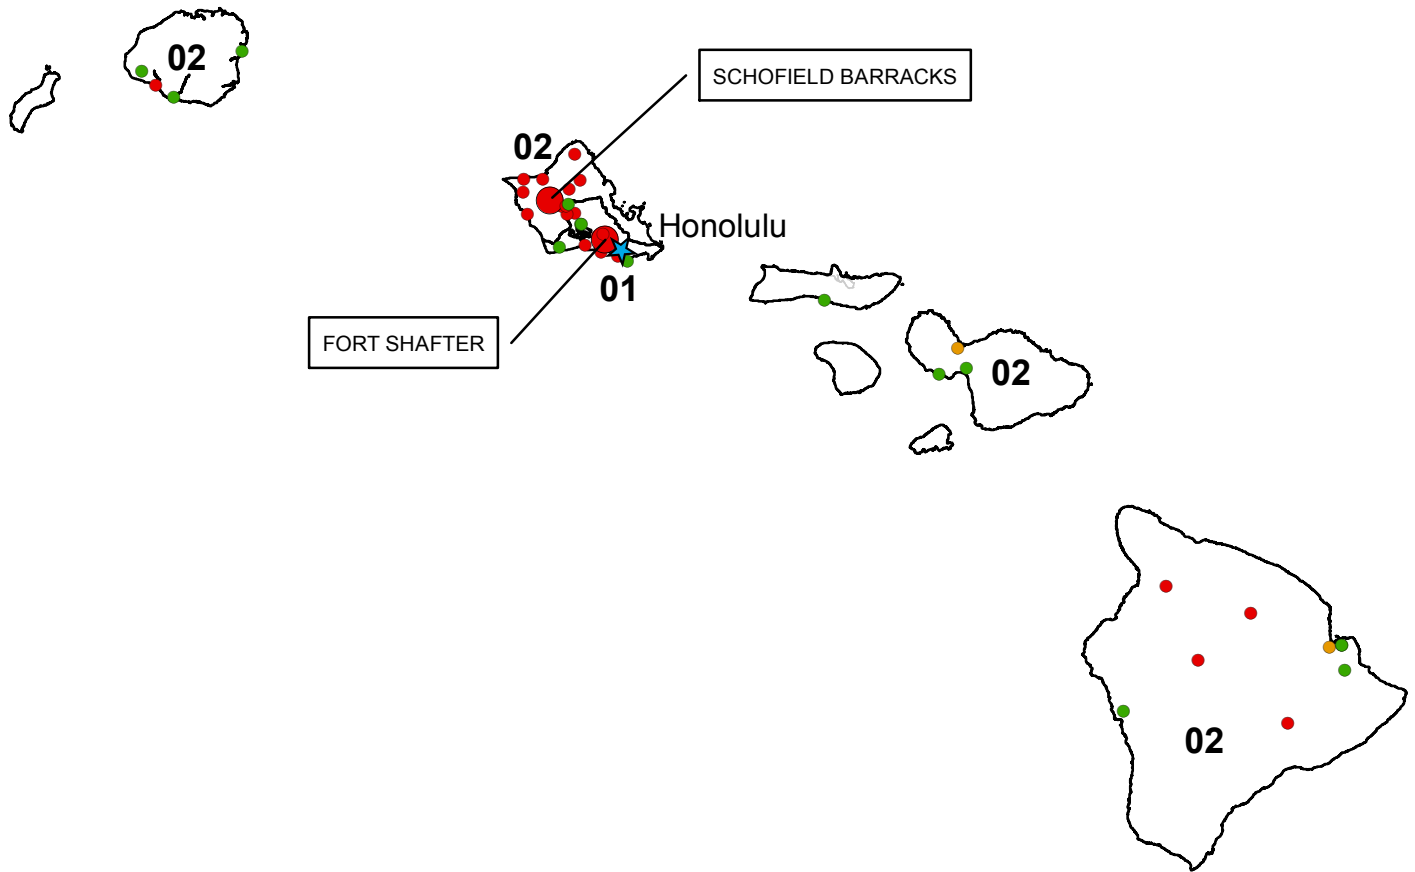

HAWAII

Senators

Mazie K. Hirono (D)
Brian Schatz (D)

House of Representatives

Colleen Hanabusa (D-1)
Tulsi Gabbard (D-2)

Legend	
Active Army Sites	
● Primary Site	● Site
National Guard Sites	
● Guard Installation	● Site
Army Reserve Sites	
● Reserve Installation	● Site
BRAC/Excess	
● BRAC/Excess Installation	● Site
— Congressional Districts	
— Counties	
★ Capital	

Created by:
Department of the Army
Office of the Assistant Chief of Staff
for Installation Management (OACSIM)
Installation Geospatial Information and
Services (IGI&S)

Contact:
Usarmy.pentagon.hqda-acsim.mbx.igi-s@mail.mil