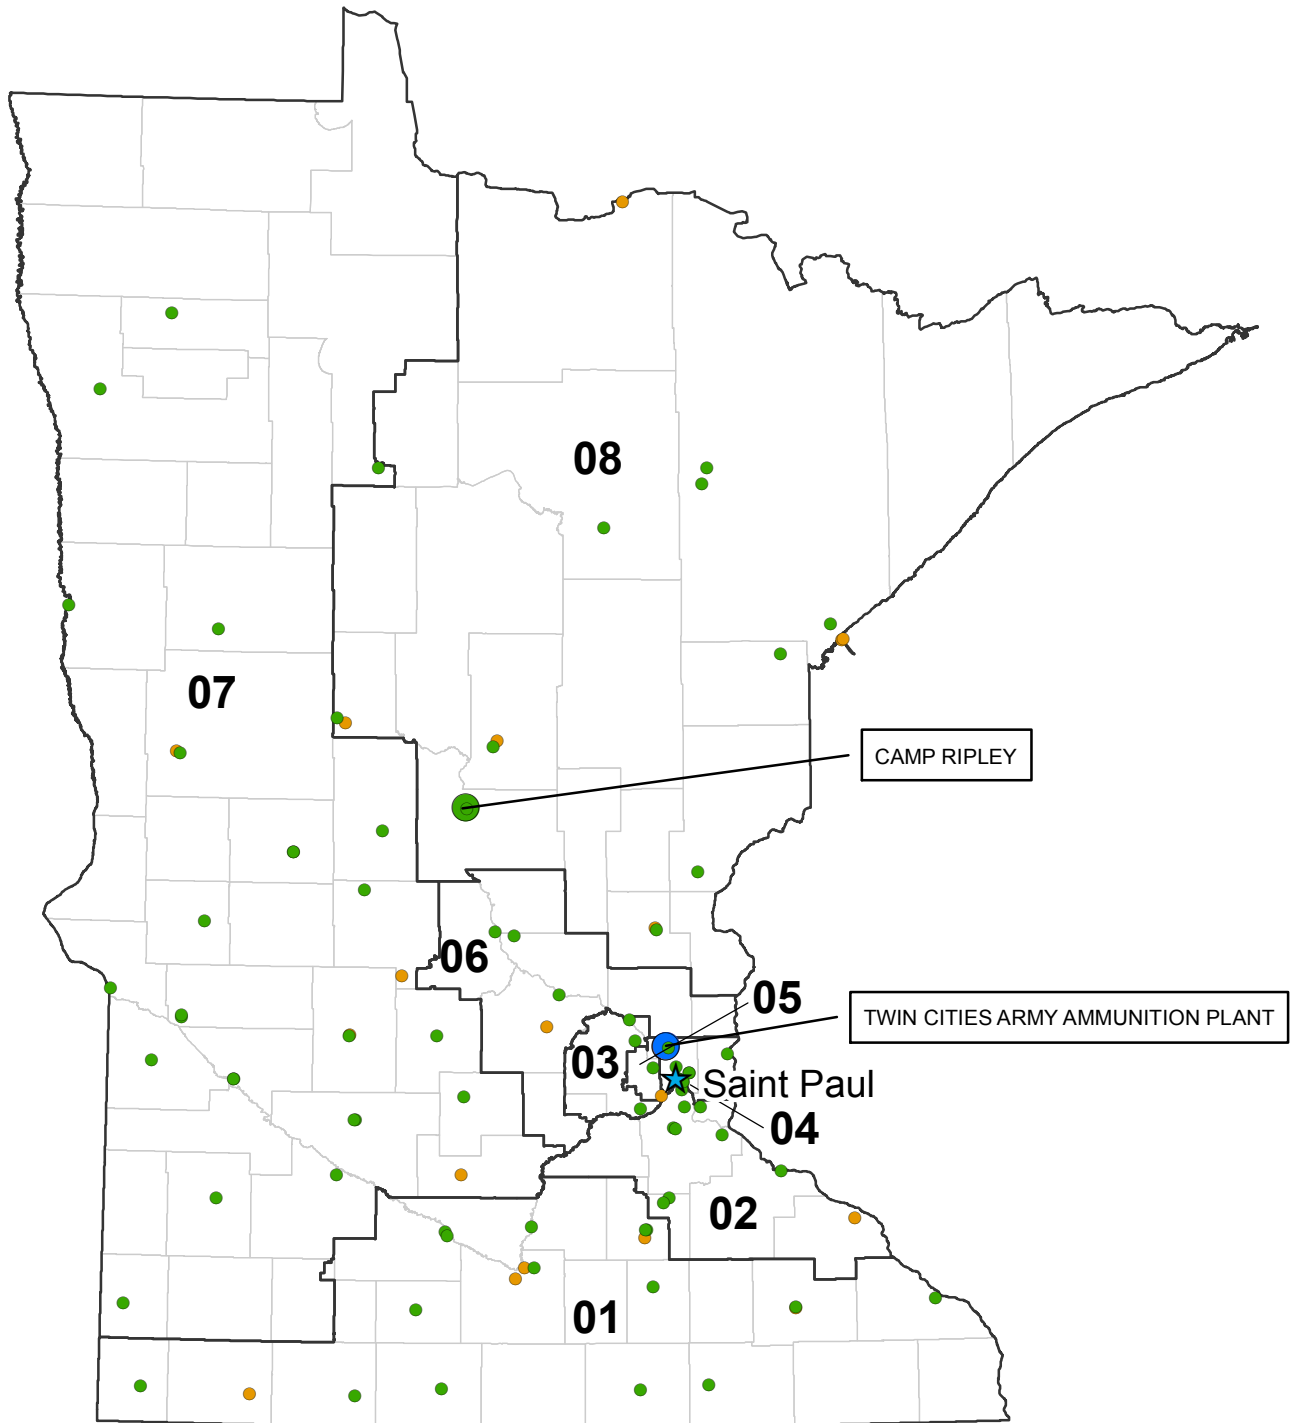

MINNESOTA

Senators

Al Franken (D)
Amy Klobuchar (D)

House of Representatives

Timothy J. Walz (D-1)   Betty McCollum (D-4)
John Kline (R-2)   Keith Ellison (D-5)
Erik Paulsen (R-3)   Michele Bachmann (R-6)

Collin C. Peterson (D-7)
Rick Nolan (D-8)