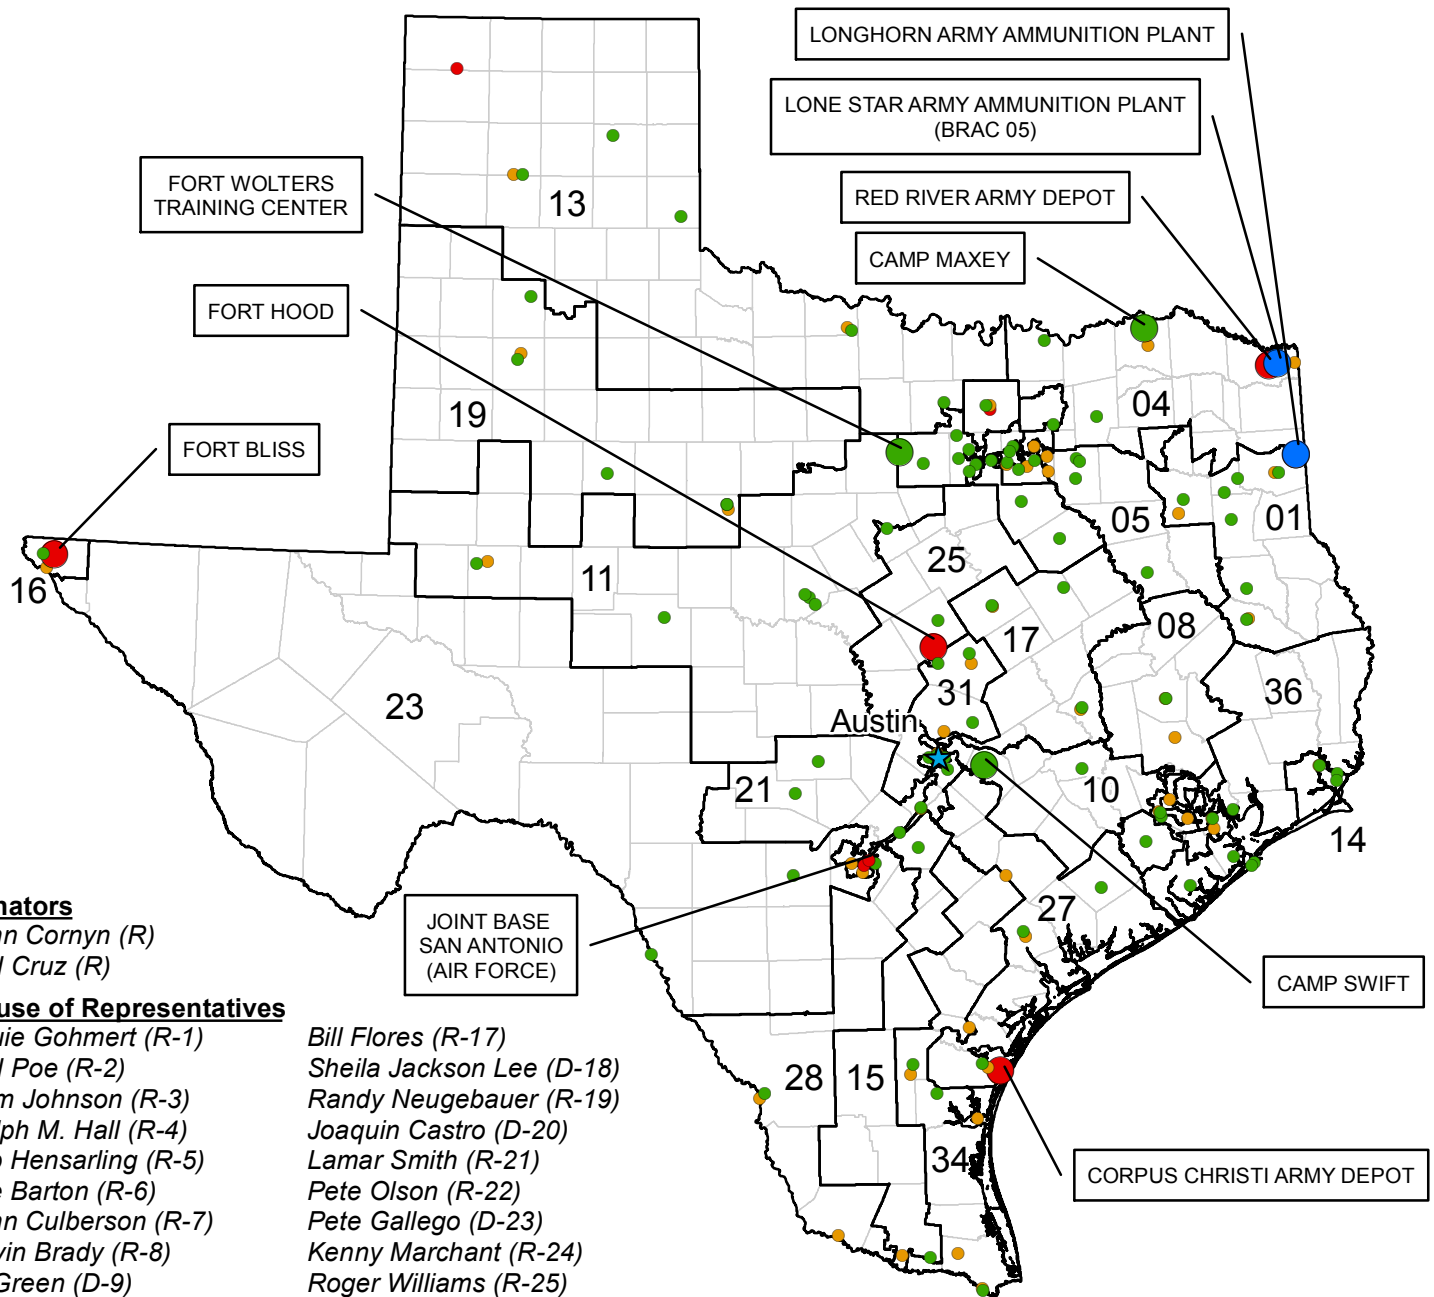

TEXAS

Senators

John Cornyn (R)
Ted Cruz (R)

House of Representatives

Louie Gohmert (R-1)
Ted Poe (R-2)
Sam Johnson (R-3)
Ralph M. Hall (R-4)
Jeb Hensarling (R-5)
Joe Barton (R-6)
John Culberson (R-7)
Kevin Brady (R-8)
Al Green (D-9)
Michael T. McCaul (R-10)
K. Michael Conaway (R-11)
Kay Granger (R-12)
Mac Thornberry (R-13)
Randy Weber (R-14)
Ruben Hinojosa (D-15)
Beto O'Rourke (D-16)

Bill Flores (R-17)
Sheila Jackson Lee (D-18)
Randy Neugebauer (R-19)
Joaquin Castro (D-20)
Lamar Smith (R-21)
Pete Olson (R-22)
Pete Gallego (D-23)
Kenny Marchant (R-24)
Roger Williams (R-25)
Michael Burgess (R-26)
Blake Farenthold (R-27)
Henry Cuellar (D-28)
Gene Green (D-29)
Eddie Bernice Johnson (D-30)
John Carter (R-31)
Pete Sessions (R-32)

Marc Veasey (D-33)
Filemon Vela (D-34)
Lloyd Doggett (D-35)
Steve Stockman (R-36)