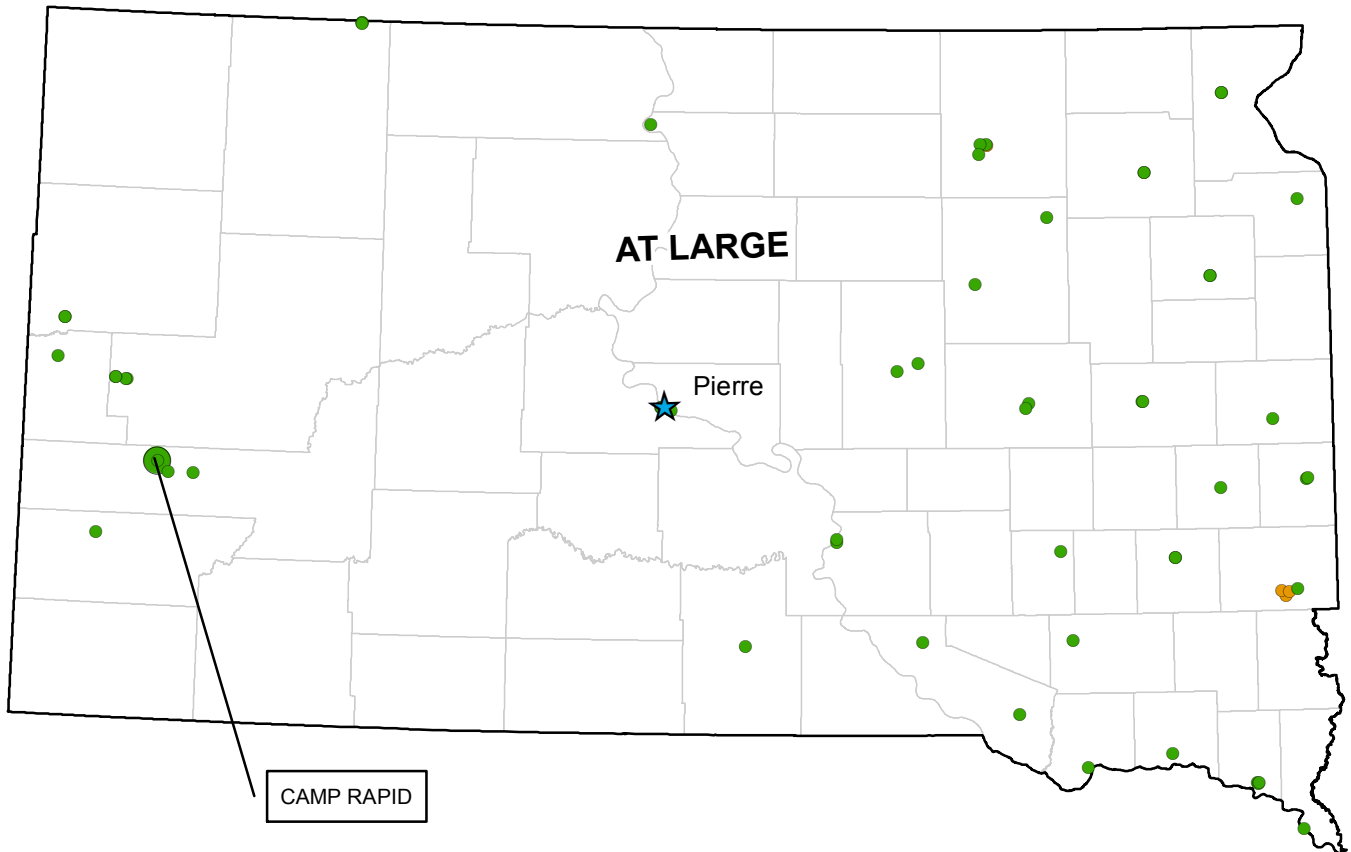

SOUTH DAKOTA