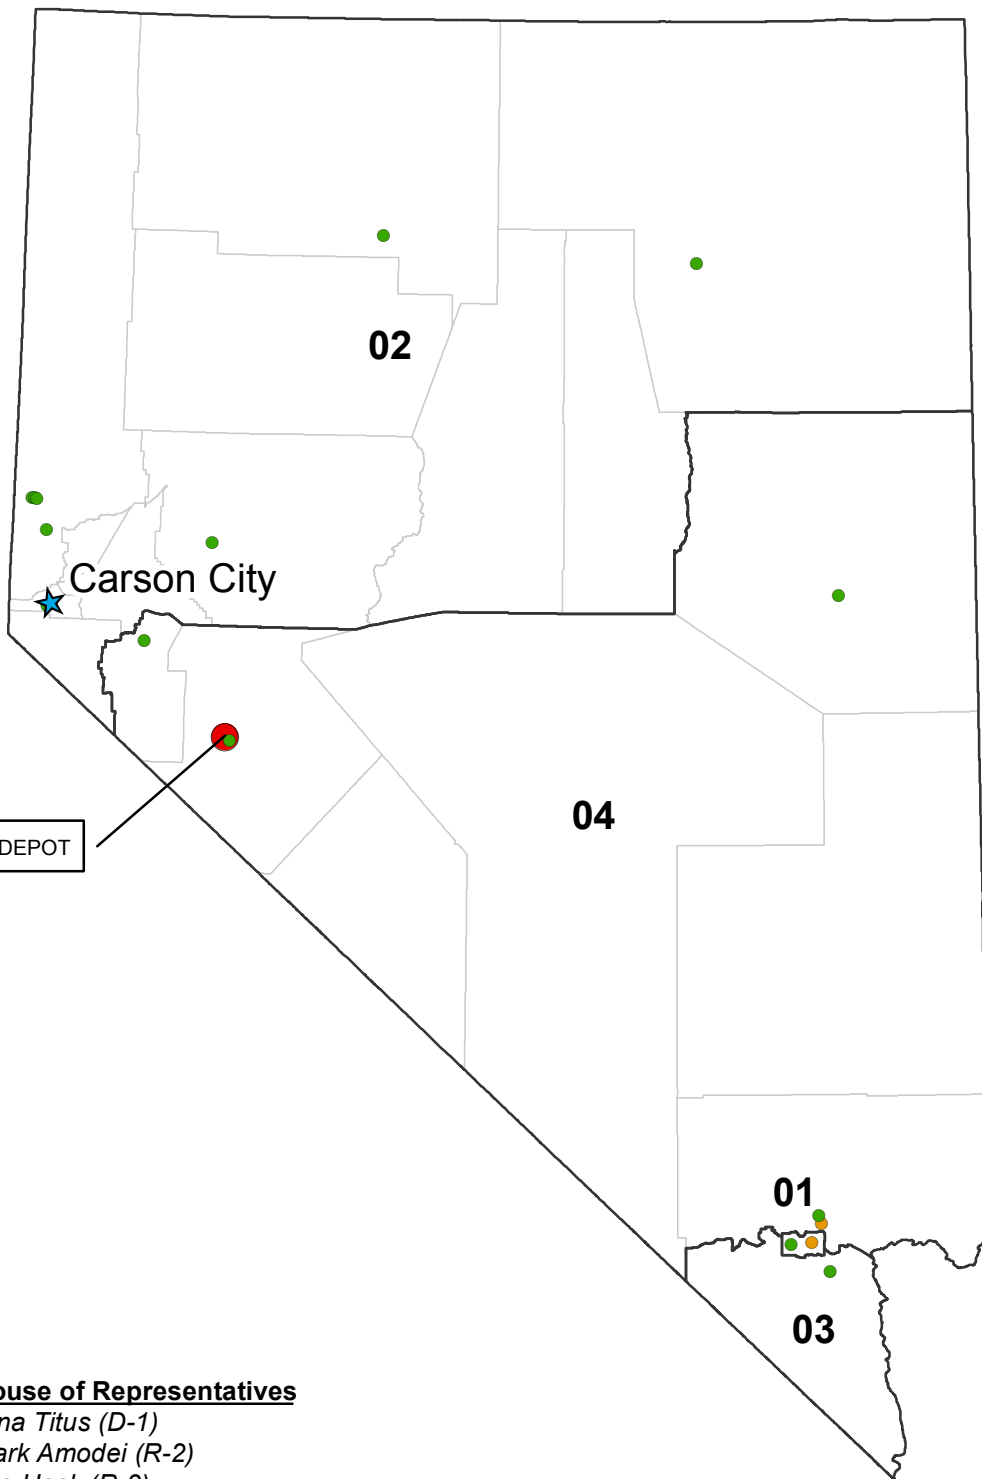

NEVADA

HAWTHORNE ARMY DEPOT

Senators

Dean Heller (R)
Harry Reid (D)

House of Representatives

Dina Titus (D-1)
Mark Amodei (R-2)
Joe Heck (R-3)
Steven Horsford (D-4)

Legend	
Active Army Sites	
● Primary Site	● Site
National Guard Sites	
● Guard Installation	● Site
Army Reserve Sites	
● Reserve Installation	● Site
BRAC/Excess	
● BRAC/Excess Installation	● Site
— Congressional Districts	
— Counties	
★ Capital	

Created by:
Department of the Army
Office of the Assistant Chief of Staff
for Installation Management (OACSIM)
Installation Geospatial Information and
Services (IGI&S)

Contact:
Usarmy.pentagon.hqda-acsim.mbx.igi-s@mail.mil