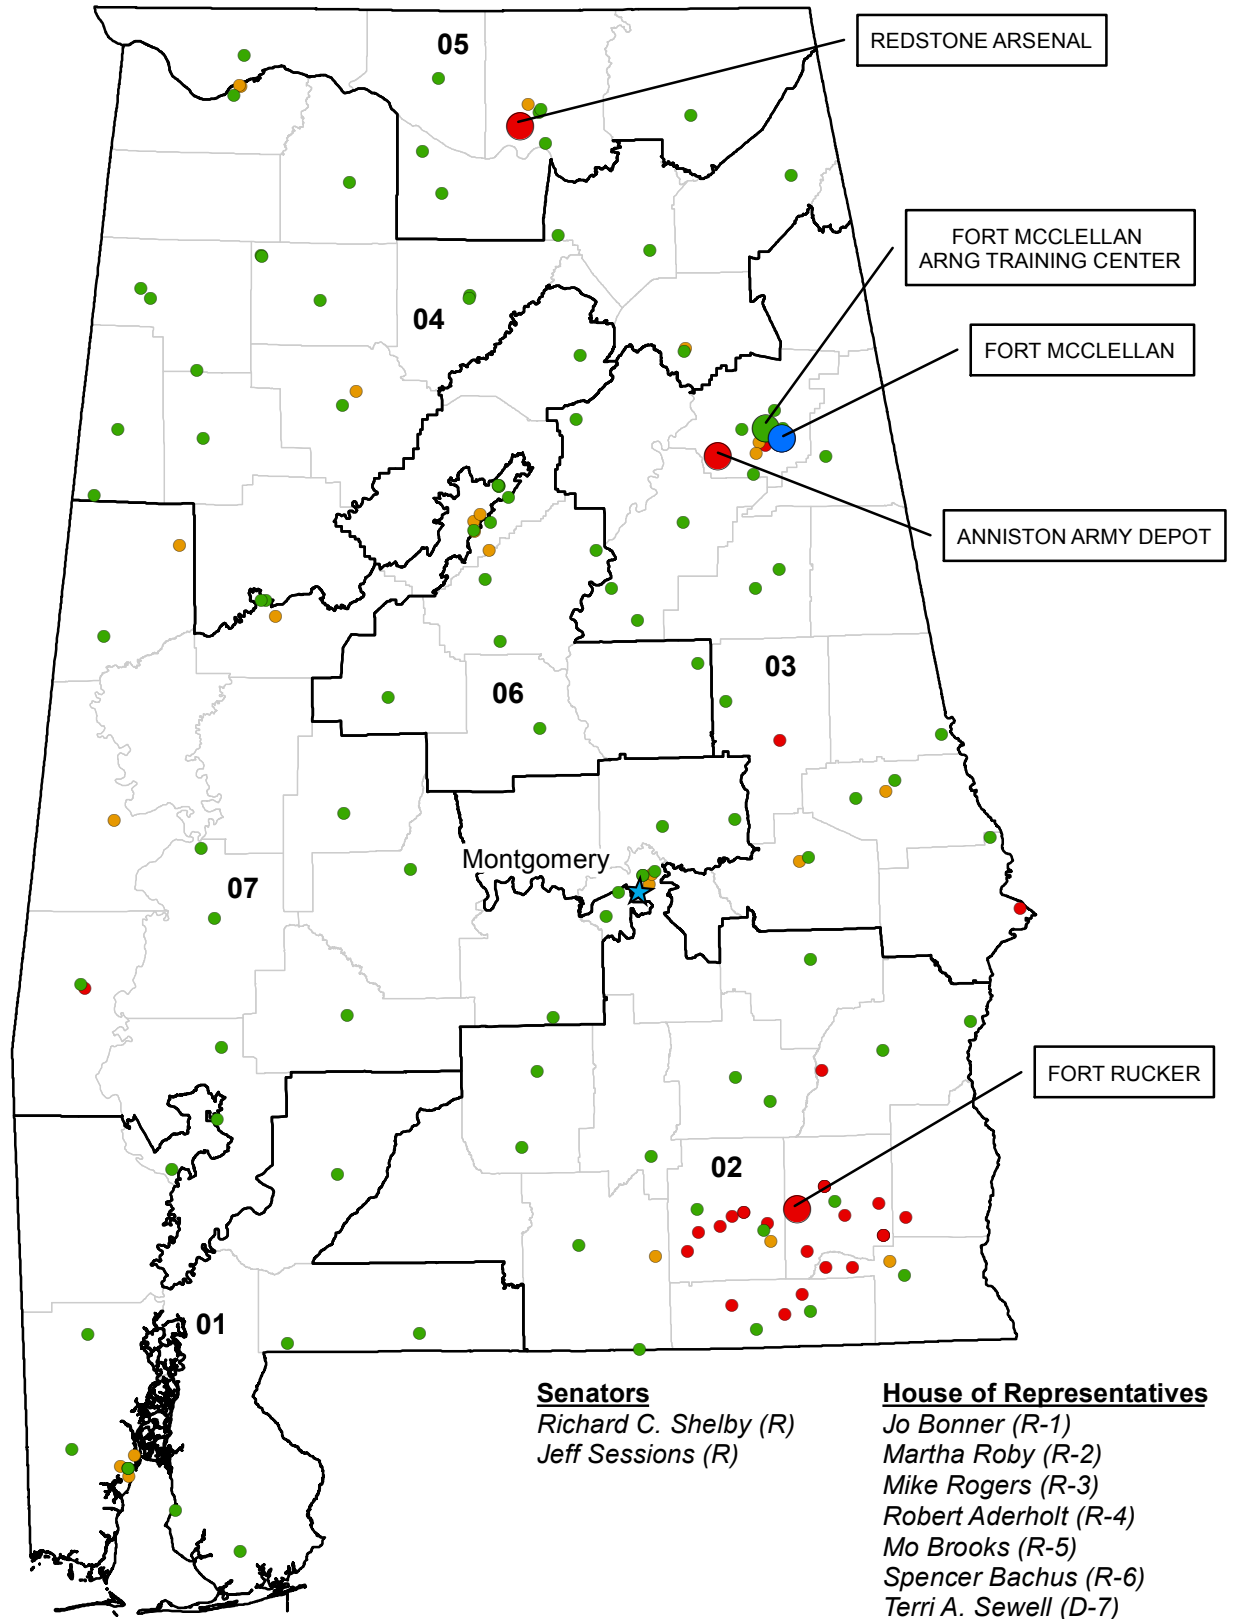

ALABAMA

Current as of: July 2013

Legend	
Active Army Sites	
● Primary Site	● Site
National Guard Sites	
● Guard Installation	● Site
Army Reserve Sites	
● Reserve Installation	● Site
BRAC/Excess	
● BRAC/Excess Installation	● Site
— Congressional Districts	
— Counties	
★ Capital	

Created by:
Department of the Army
Office of the Assistant Chief of Staff
for Installation Management (OACSIM)
Installation Geospatial Information and
Services (IGI&S)

Contact:
Usarmy.pentagon.hqda-acsim.mbx.igi-s@mail.mil