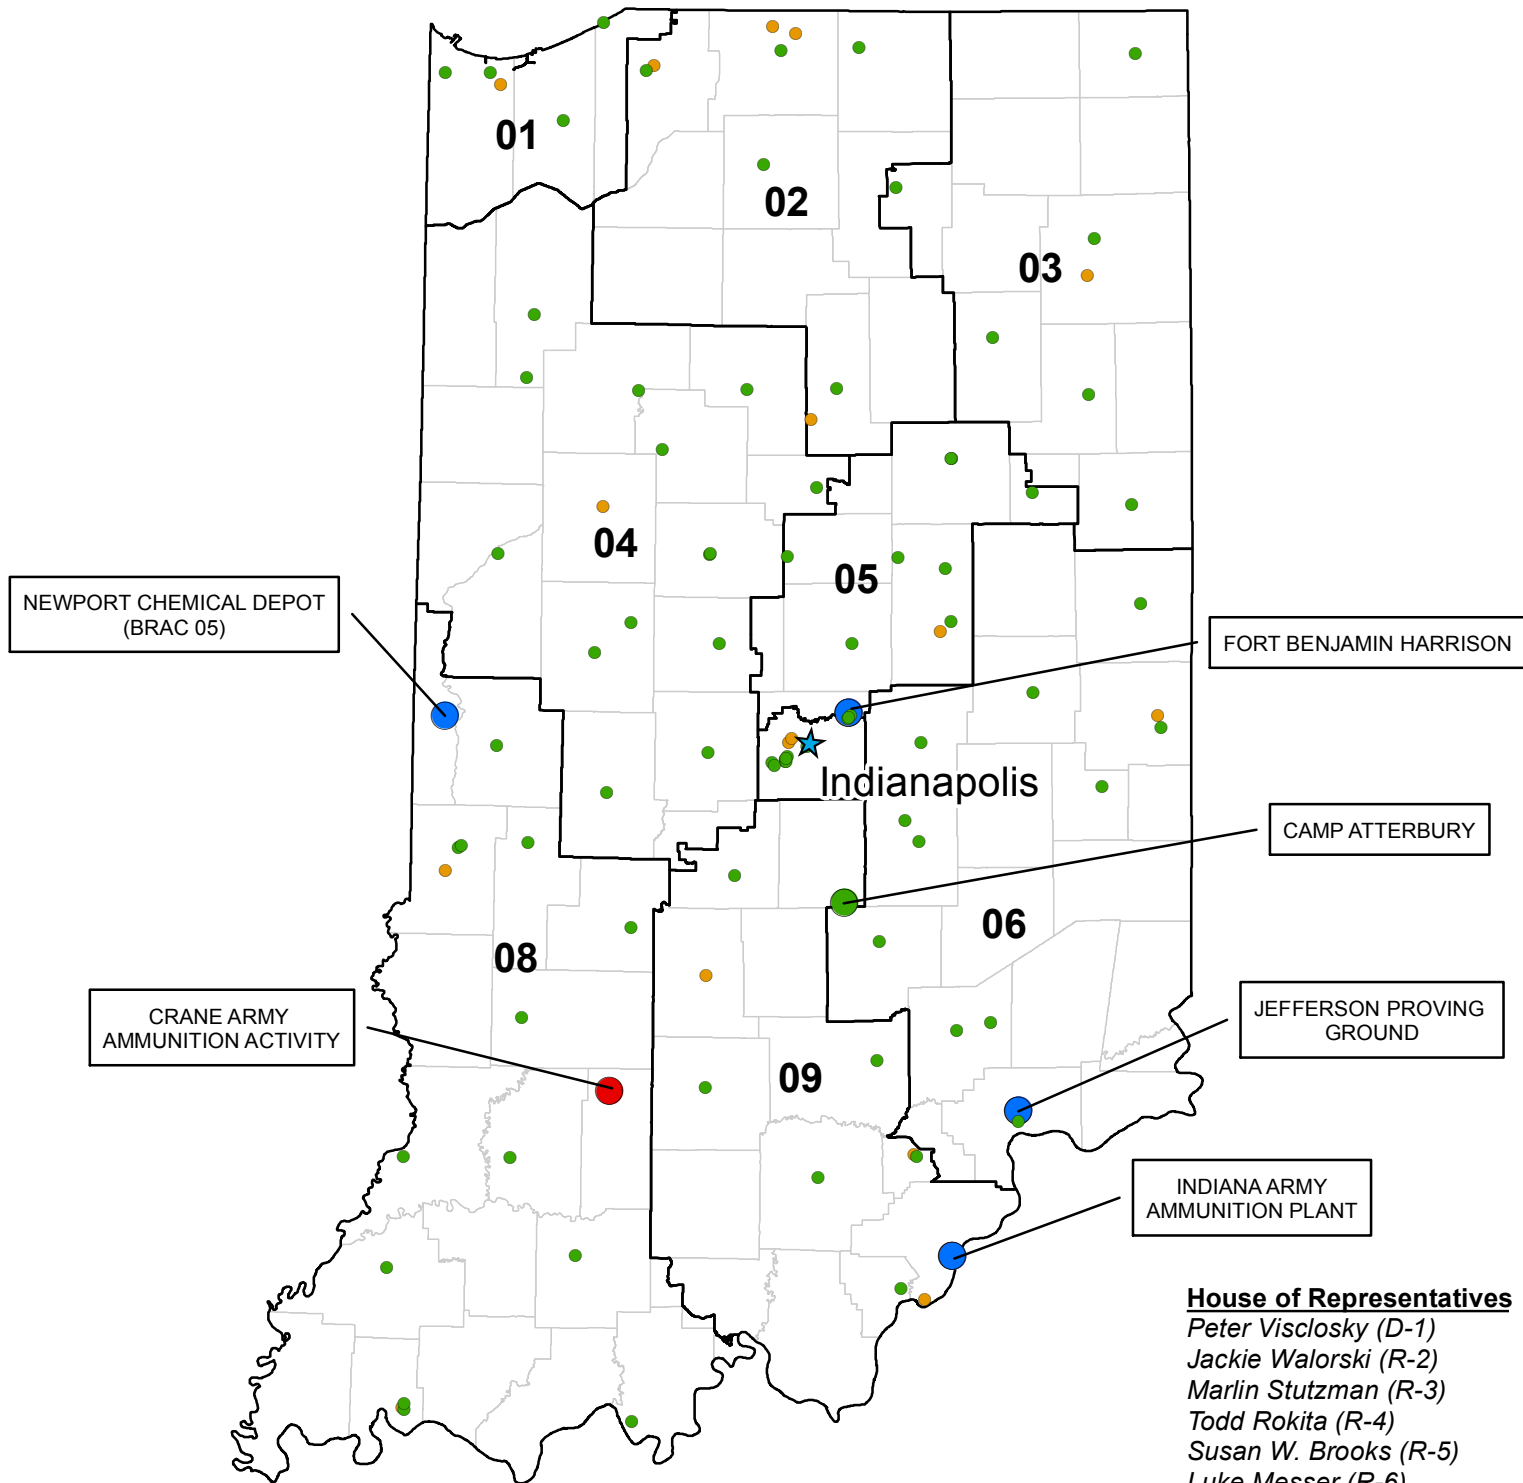

INDIANA

House of Representatives

- *Peter Visclosky (D-1)*
- *Jackie Walorski (R-2)*
- *Marlin Stutzman (R-3)*
- *Todd Rokita (R-4)*
- *Susan W. Brooks (R-5)*
- *Luke Messer (R-6)*
- *André Carson (D-7)*
- *Larry Bucshon (R-8)*
- *Todd Young (R-9)*

Senators

- *Daniel Coats (R)*
- *Joe Donnelly (D)*

Legend

- Active Army Sites
  - Primary Site   ● Site
- National Guard Sites
  - Guard Installation   ● Site
- Army Reserve Sites
  - Reserve Installation   ● Site
- BRAC/Excess
  - BRAC/Excess Installation   ● Site
- Congressional Districts
- Counties
- ★ Capital

Created by:
Department of the Army
Office of the Assistant Chief of Staff
for Installation Management (OACSIM)
Installation Geospatial Information and
Services (IGI&S)

Contact:
Usarmy.pentagon.hqda-acsim.mbx.igi-s@mail.mil