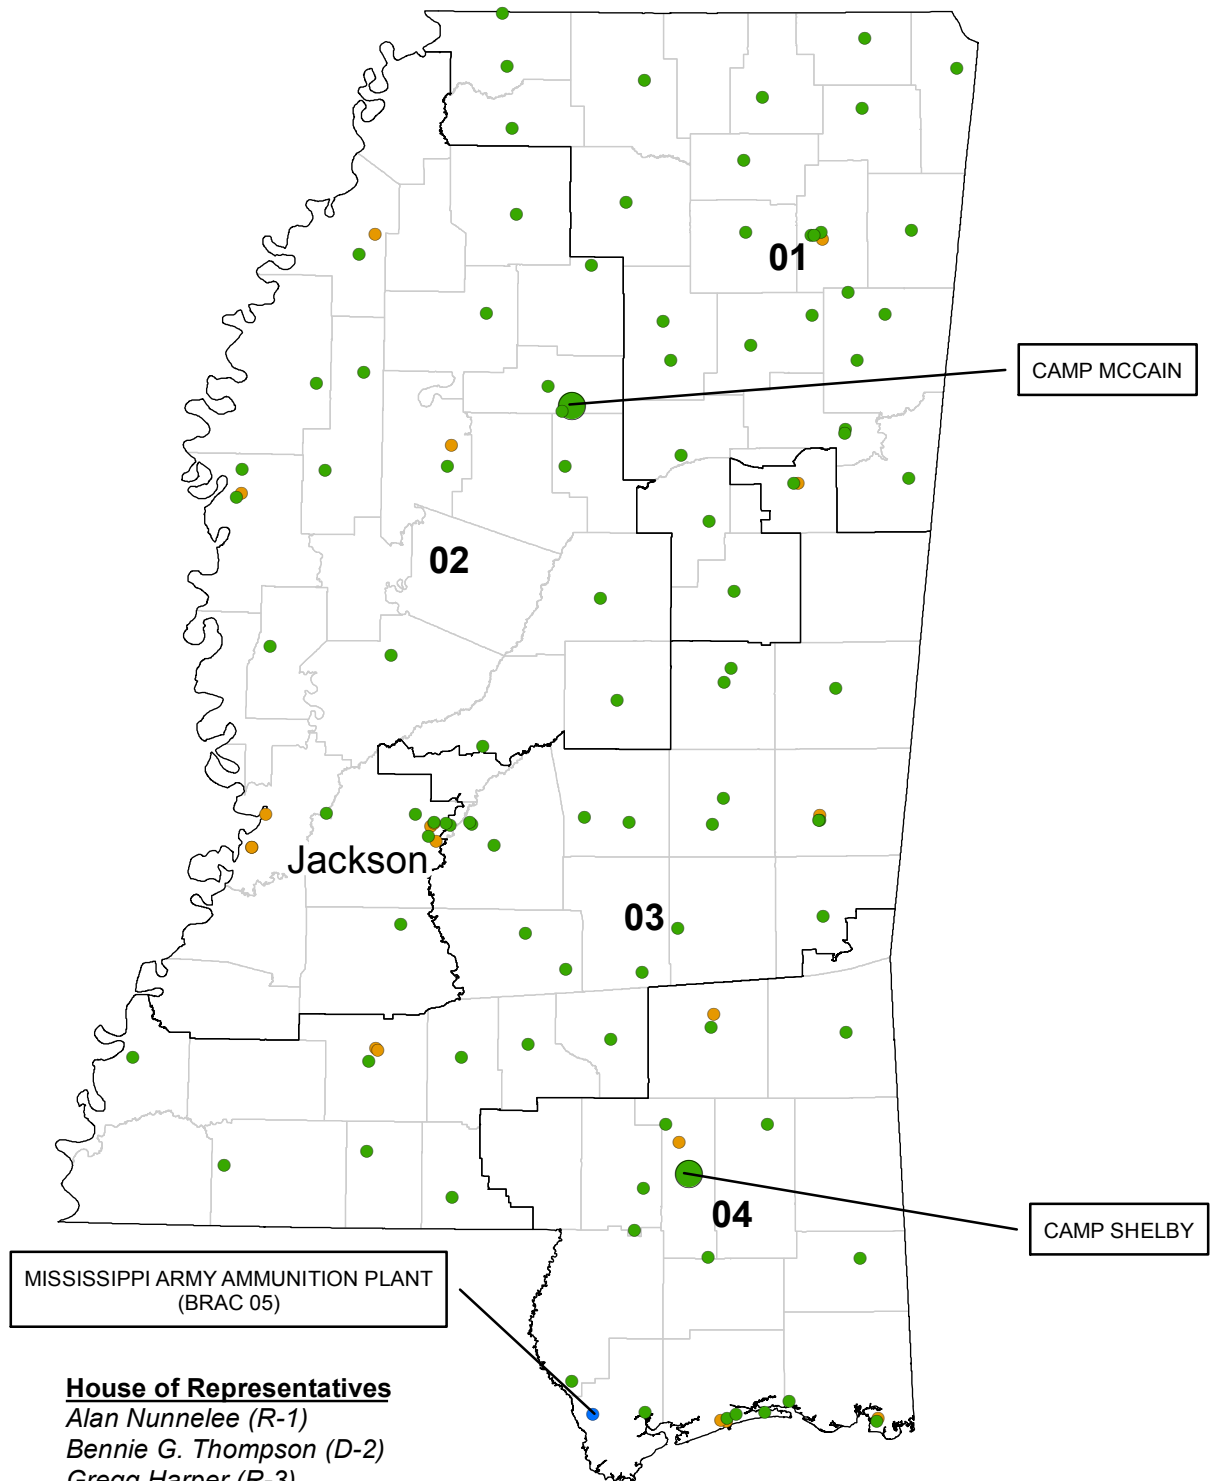

MISSISSIPPI

Senators
Thad Cochran (R)
Roger F. Wicker (R)

House of Representatives
Alan Nunnelee (R-1)
Bennie G. Thompson (D-2)
Gregg Harper (R-3)
Steven Palazzo (R-4)

Legend	
Active Army Sites	
● Primary Site	● Site
National Guard Sites	
● Guard Installation	● Site
Army Reserve Sites	
● Reserve Installation	● Site
BRAC/Excess	
● BRAC/Excess Installation	● Site
— Congressional Districts	
— Counties	
★ Capital	

Created by:
Department of the Army
Office of the Assistant Chief of Staff
for Installation Management (OACSIM)
Installation Geospatial Information and
Services (IGI&S)

Contact:
Usarmy.pentagon.hqda-acsim.mbx.igi-s@mail.mil