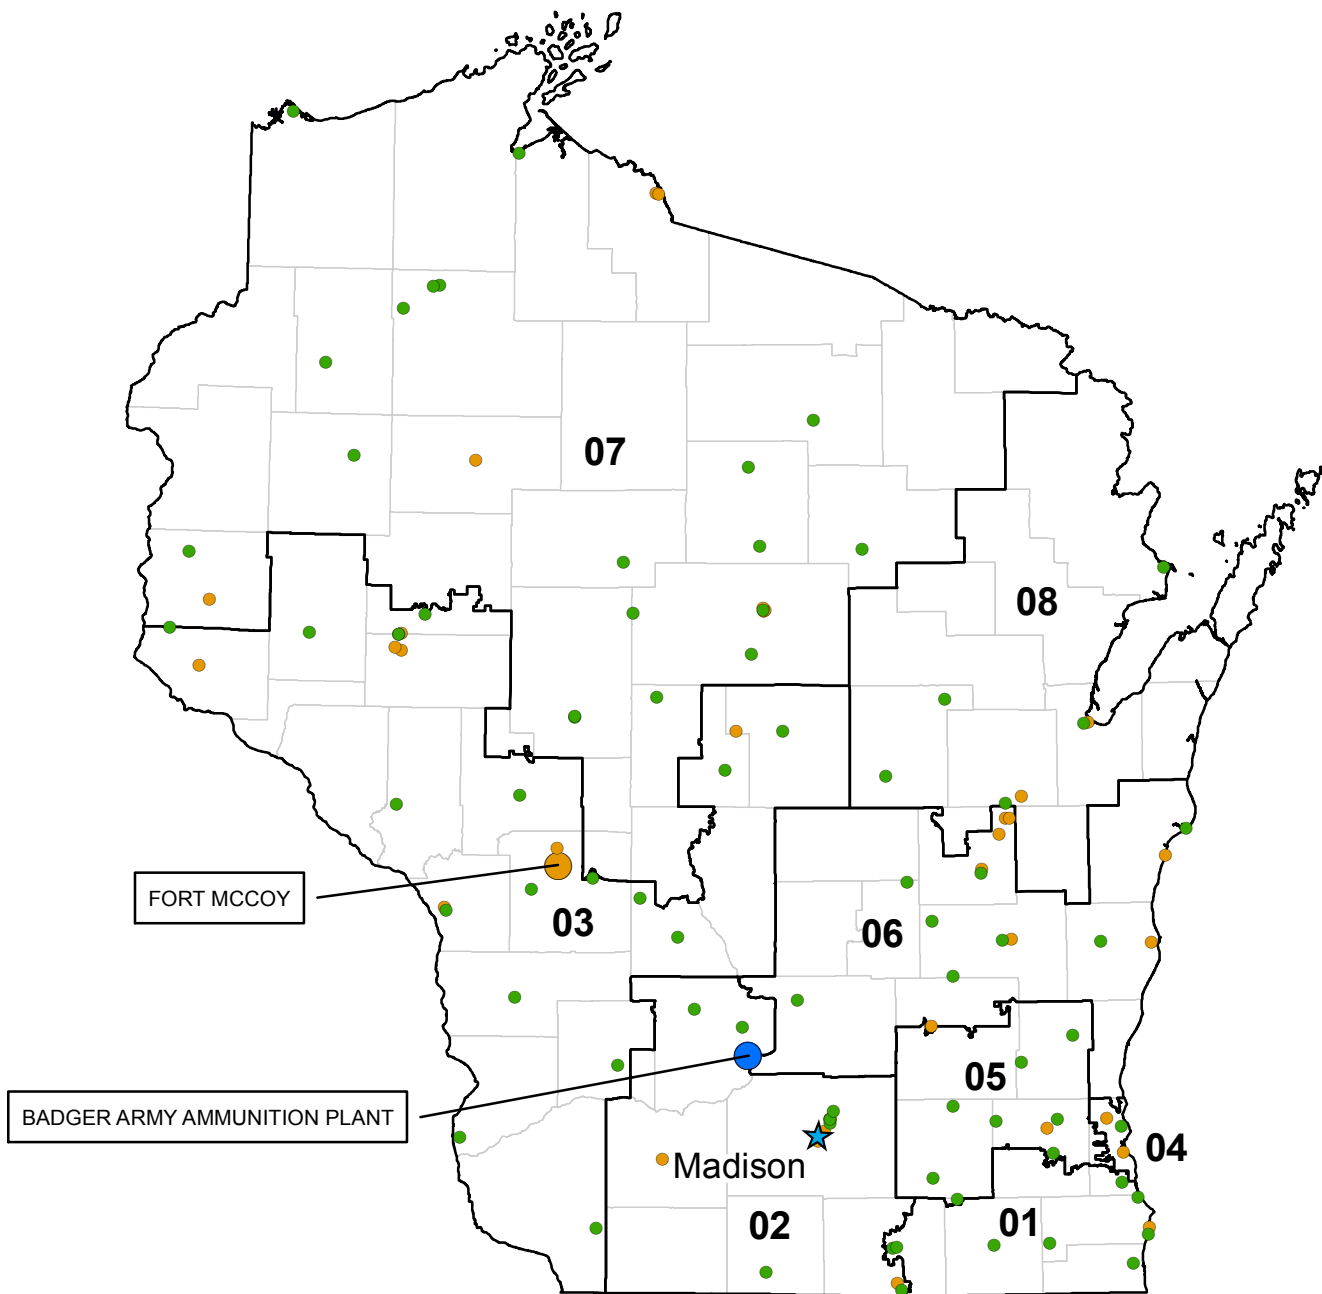

WISCONSIN

Senators

Tammy Baldwin (D)
Ron Johnson (R)

House of Representatives

Paul Ryan (R-1)   James F. Sensenbrenner (R-5)
Mark Pocan (D-2)   Thomas Petri (R-6)
Ron Kind (D-3)   Sean P. Duffy (R-7)
Gwen Moore (D-4)   Reid Ribble (R-8)

Legend	
Active Army Sites	• Site
• Primary Site	• Site
National Guard Sites	• Site
• Guard Installation	• Site
Army Reserve Sites	• Site
• Reserve Installation	• Site
BRAC/Excess	• Site
• BRAC/Excess Installation	• Site
— Congressional Districts	
— Counties	
★ Capital	

Created by:
Department of the Army
Office of the Assistant Chief of Staff
for Installation Management (OACSIM)
Installation Geospatial Information and
Services (IGI&S)

Contact:
Usarmy.pentagon.hqda-acsim.mbx.igi-s@mail.mil