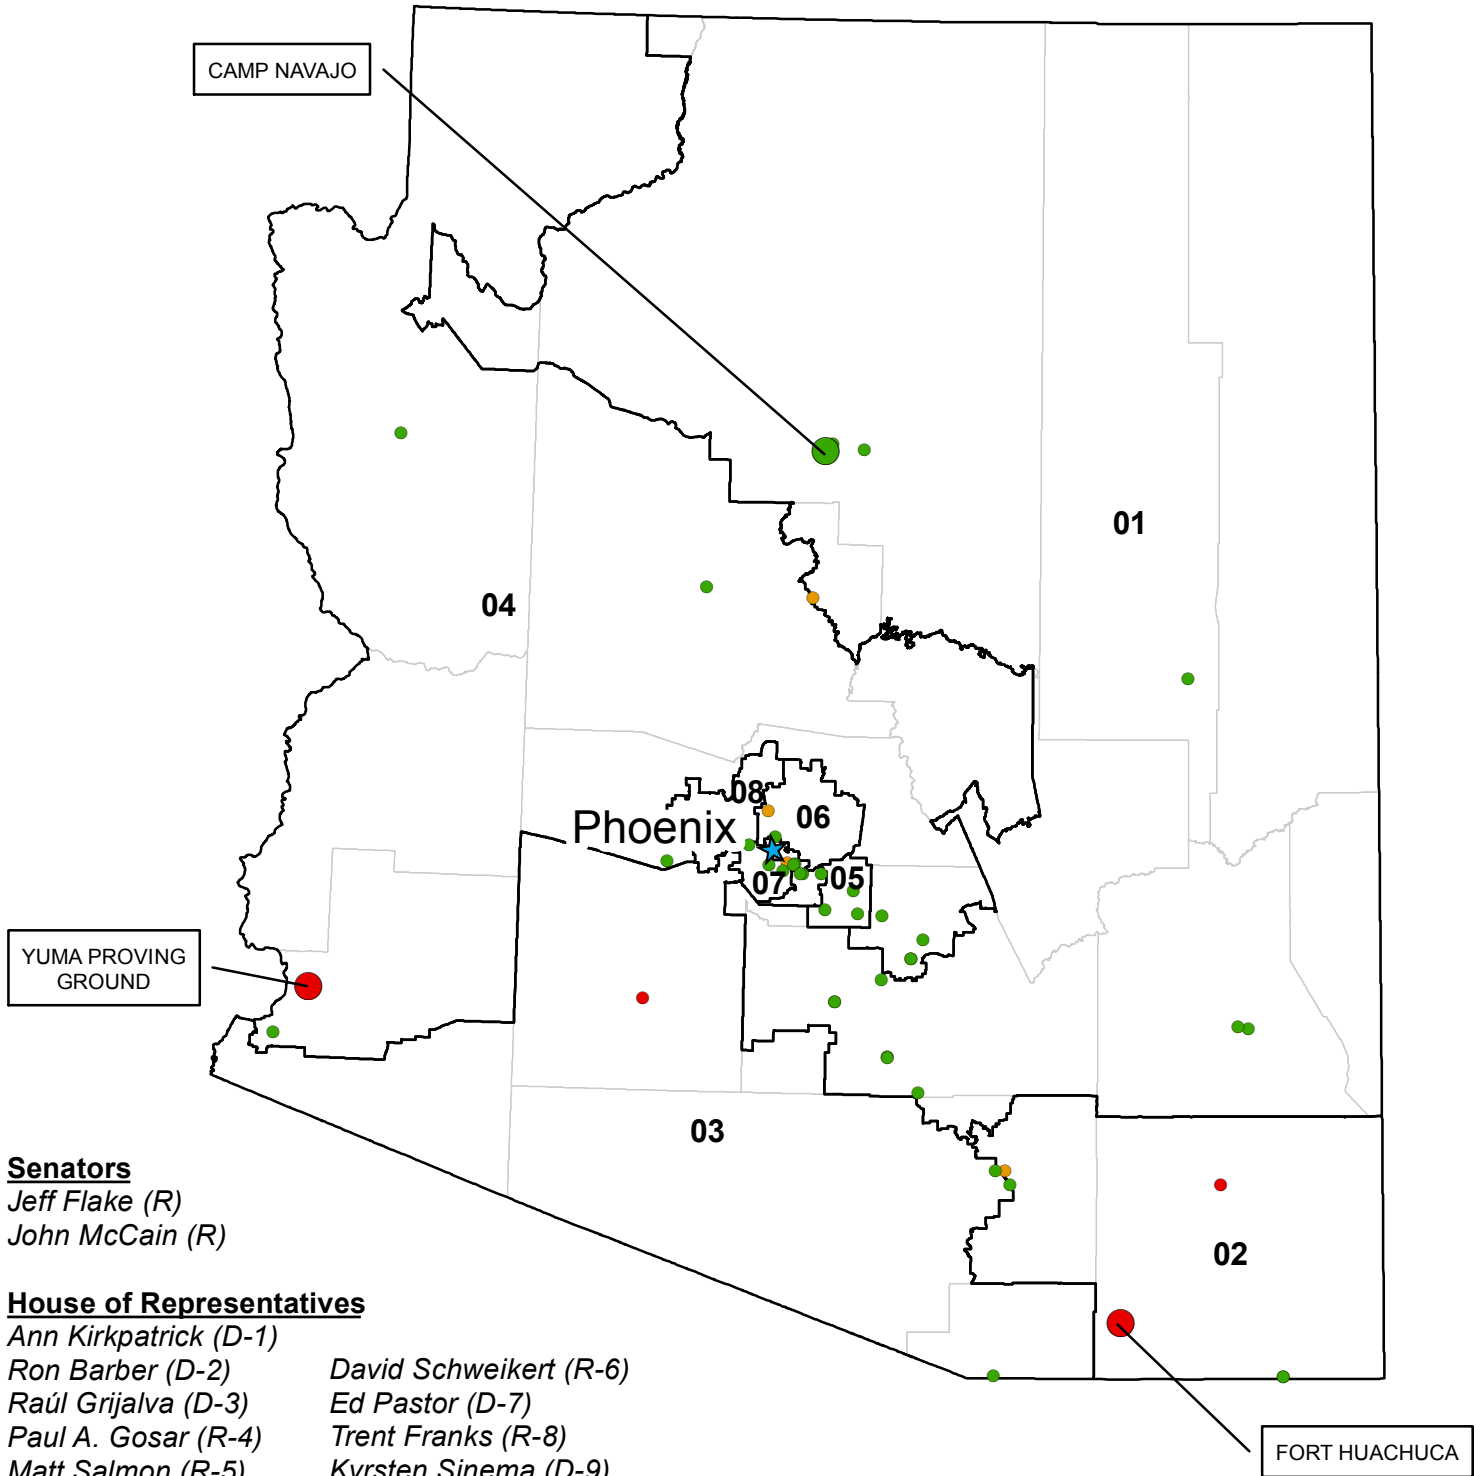

ARIZONA

Senators

Jeff Flake (R)
John McCain (R)

House of Representatives

Ann Kirkpatrick (D-1)	David Schweikert (R-6)
Ron Barber (D-2)	Ed Pastor (D-7)
Raúl Grijalva (D-3)	Trent Franks (R-8)
Paul A. Gosar (R-4)	Kyrsten Sinema (D-9)
Matt Salmon (R-5)	

Legend

Active Army Sites	
● Primary Site	● Site
National Guard Sites	
● Guard Installation	● Site
Army Reserve Sites	
● Reserve Installation	● Site
BRAC/Excess	
● BRAC/Excess Installation	● Site
— Congressional Districts	
— Counties	
★ Capital	

Created by:
Department of the Army
Office of the Assistant Chief of Staff
for Installation Management (OACSIM)
Installation Geospatial Information and
Services (IGI&S)

Contact:
Usarmy.pentagon.hqda-acsim.mbx.igi-s@mail.mil