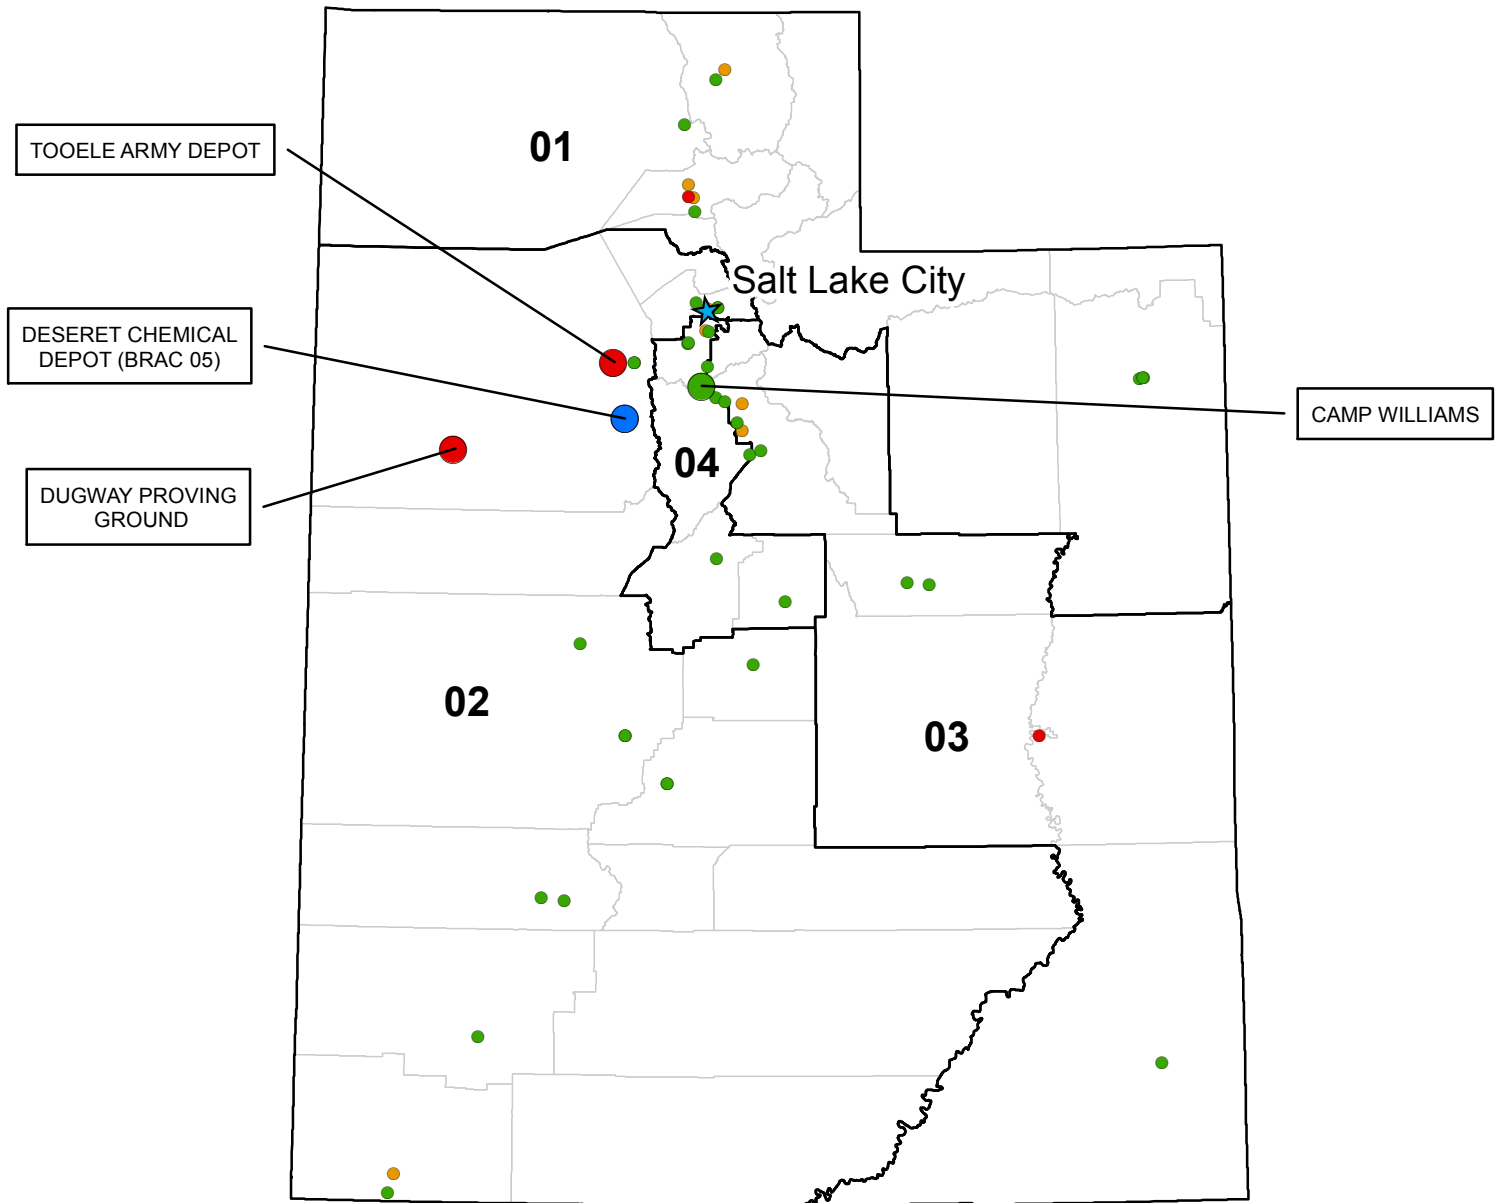

UTAH

Senators

Orrin G. Hatch (R)
Mike Lee (R)

House of Representatives

Rob Bishop (R-1)
Chris Stewart (R-2)
Jason Chaffetz (R-3)
Jim Matheson (D-4)

Legend

● Active Army Sites	● Site
● Primary Site	● Site
● National Guard Sites	● Site
● Guard Installation	● Site
● Army Reserve Sites	● Site
● Reserve Installation	● Site
● BRAC/Excess	● Site
● BRAC/Excess Installation	● Site
— Congressional Districts	
— Counties	
★ Capital	

Created by:
Department of the Army
Office of the Assistant Chief of Staff
for Installation Management (OACSIM)
Installation Geospatial Information and
Services (IGI&S)

Contact:
Usarmy.pentagon.hqda-acsim.mbx.igi-s@mail.mil