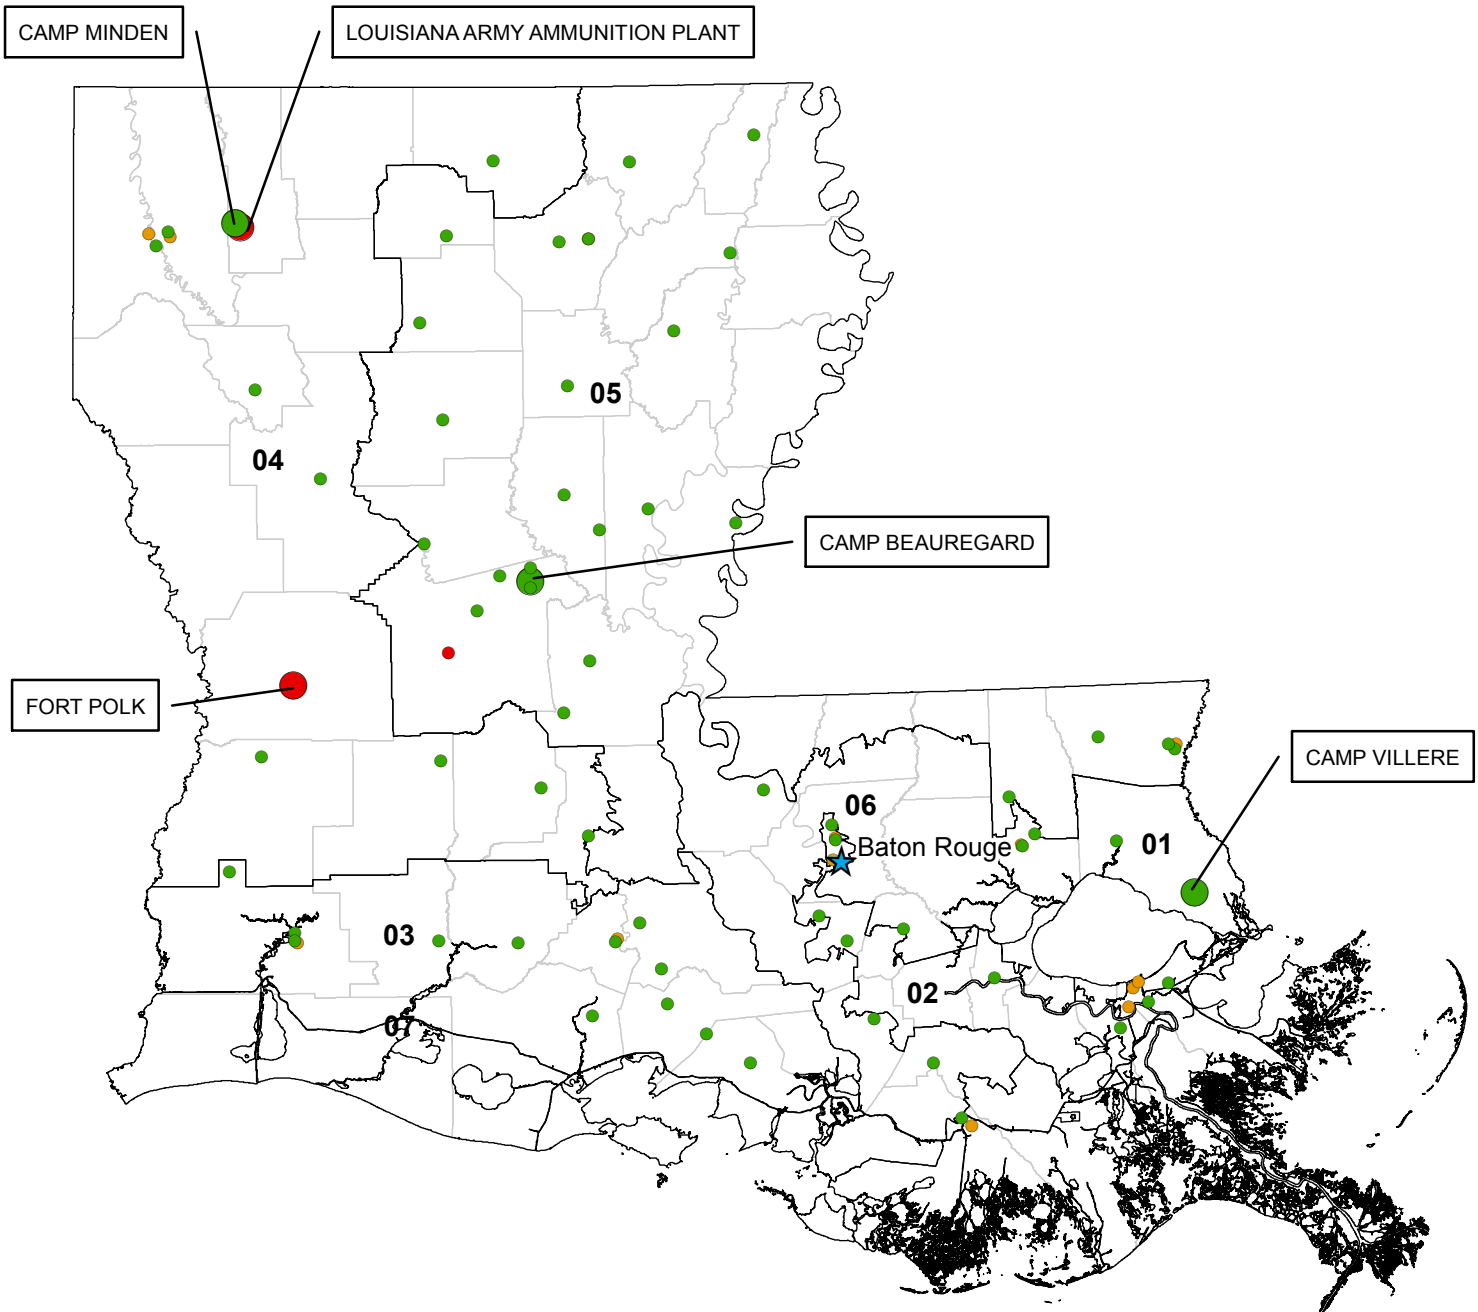

LOUISIANA

Senators

Mary Landrieu (D)
David Vitter (R)

House of Representatives

Steve Scalise (R-1)
Cedric Richmond (D-2)
Charles W. Boustany Jr. (R-3)
John Fleming (R-4)
Rodney Alexander (R-5)
William Cassidy (R-6)