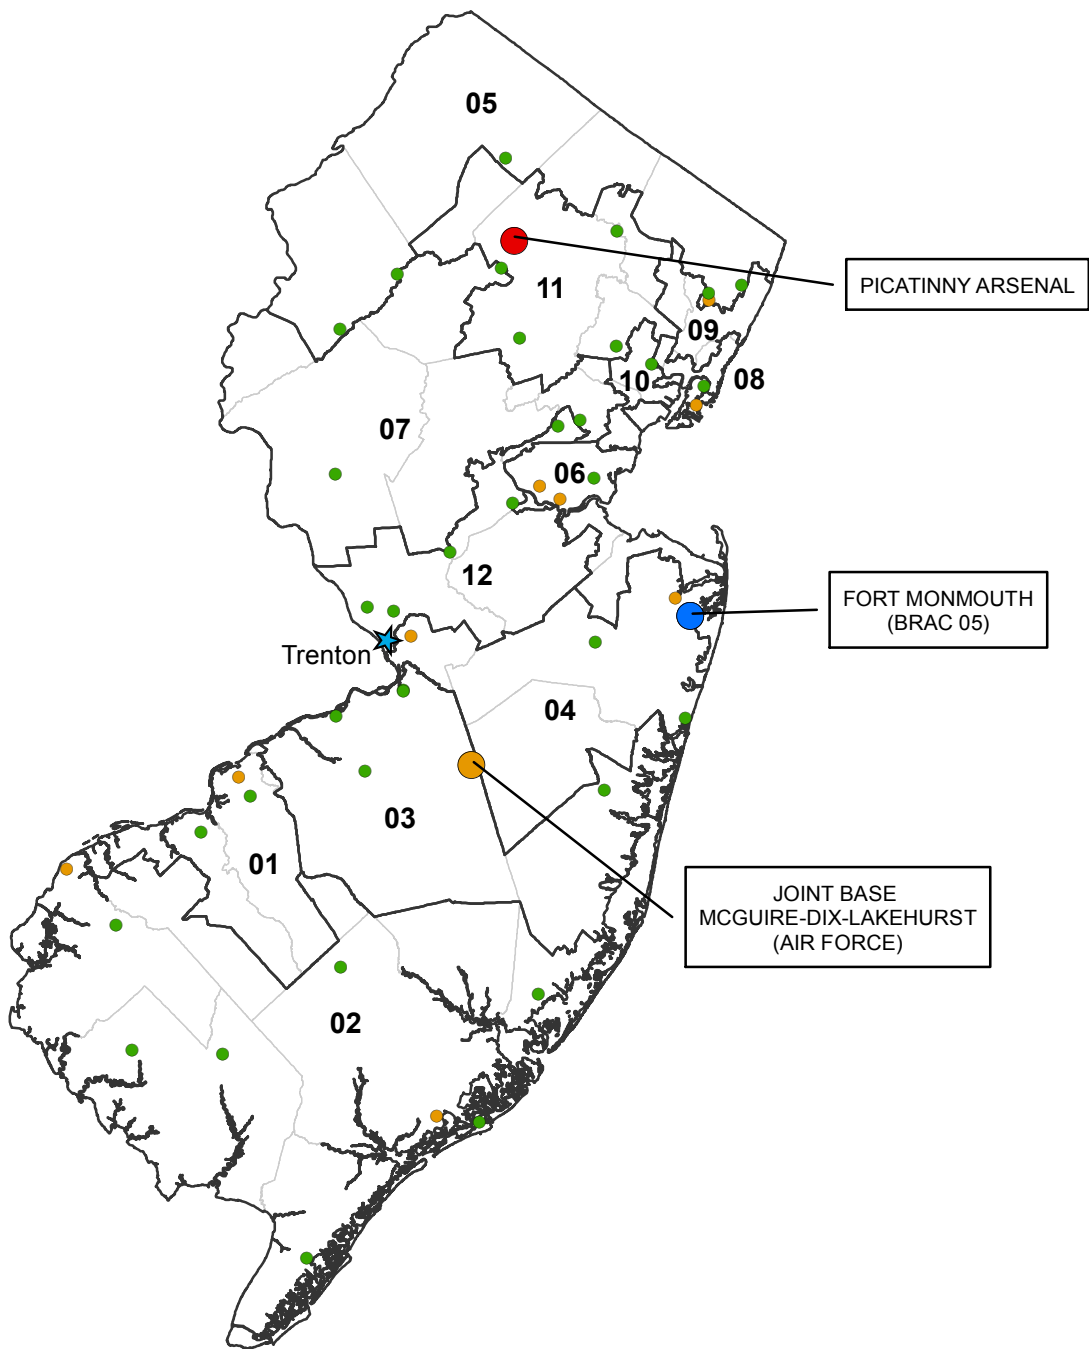

NEW JERSEY

Senators

Jeff Chiesa (R)
Robert Menendez (D)

House of Representatives

Robert E. Andrews (D-1)
Frank LoBiondo (R-2)
Jon Runyan (R-3)
Chris Smith (R-4)
Scott Garrett (R-5)
Frank Pallone Jr. (D-6)
Leonard Lance (R-7)
Albio Sires (D-8)
Bill Pascrell Jr. (D-9)
Donald Payne Jr. (D-10)
Rodney Frelinghuysen (R-11)
Rush Holt (D-12)

Legend	
Active Army Sites	
● Primary Site	● Site
National Guard Sites	
● Guard Installation	● Site
Army Reserve Sites	
● Reserve Installation	● Site
BRAC/Excess	
● BRAC/Excess Installation	● Site
— Congressional Districts	
— Counties	
★ Capital	

Created by:
Department of the Army
Office of the Assistant Chief of Staff
for Installation Management (OACSIM)
Installation Geospatial Information and
Services (IGI&S)

Contact:
Usarmy.pentagon.hqda-acsim.mbx.igi-s@mail.mil