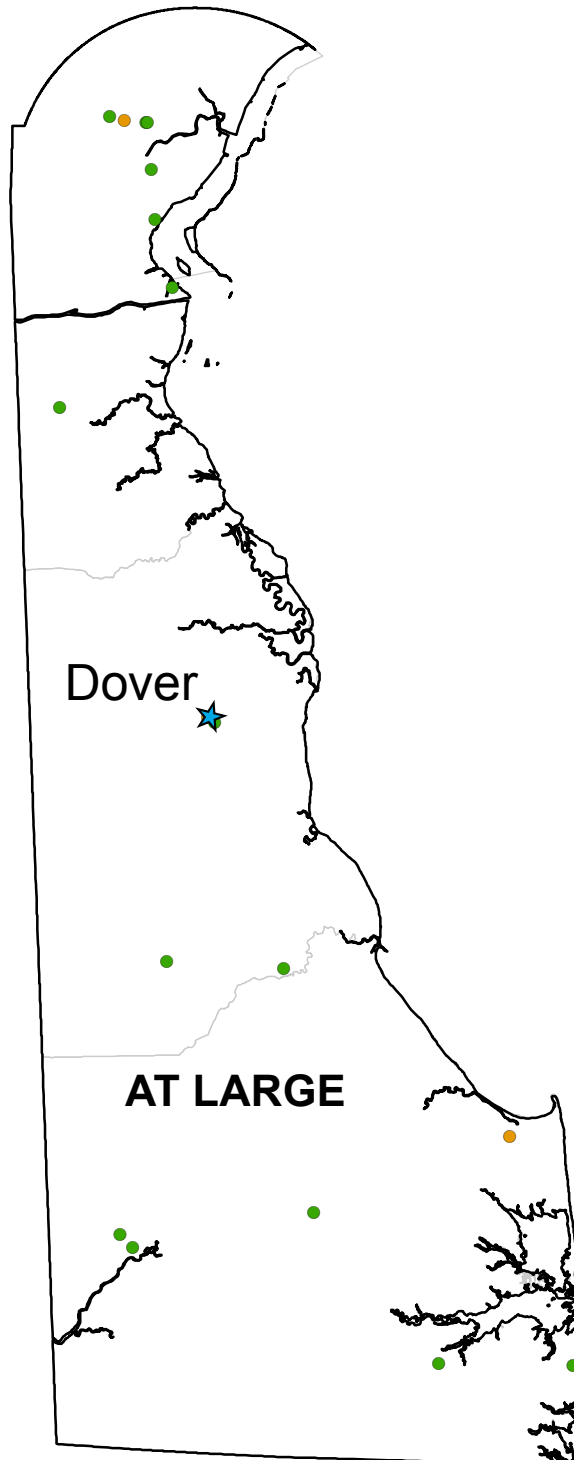

DELAWARE

Senators

Thomas Carper (D)

Christopher A. Coons (D)

House of Representatives

John Carney (D-At Large)

Legend	
Active Army Sites	
● Primary Site	● Site
National Guard Sites	
● Guard Installation	● Site
Army Reserve Sites	
● Reserve Installation	● Site
BRAC/Excess	
● BRAC/Excess Installation	● Site
— Congressional Districts	
— Counties	
★ Capital	

Created by:
Department of the Army
Office of the Assistant Chief of Staff
for Installation Management (OACSIM)
Installation Geospatial Information and
Services (IGI&S)

Contact:

Usarmy.pentagon.hqda-acsim.mbx.igi-s@mail.mil