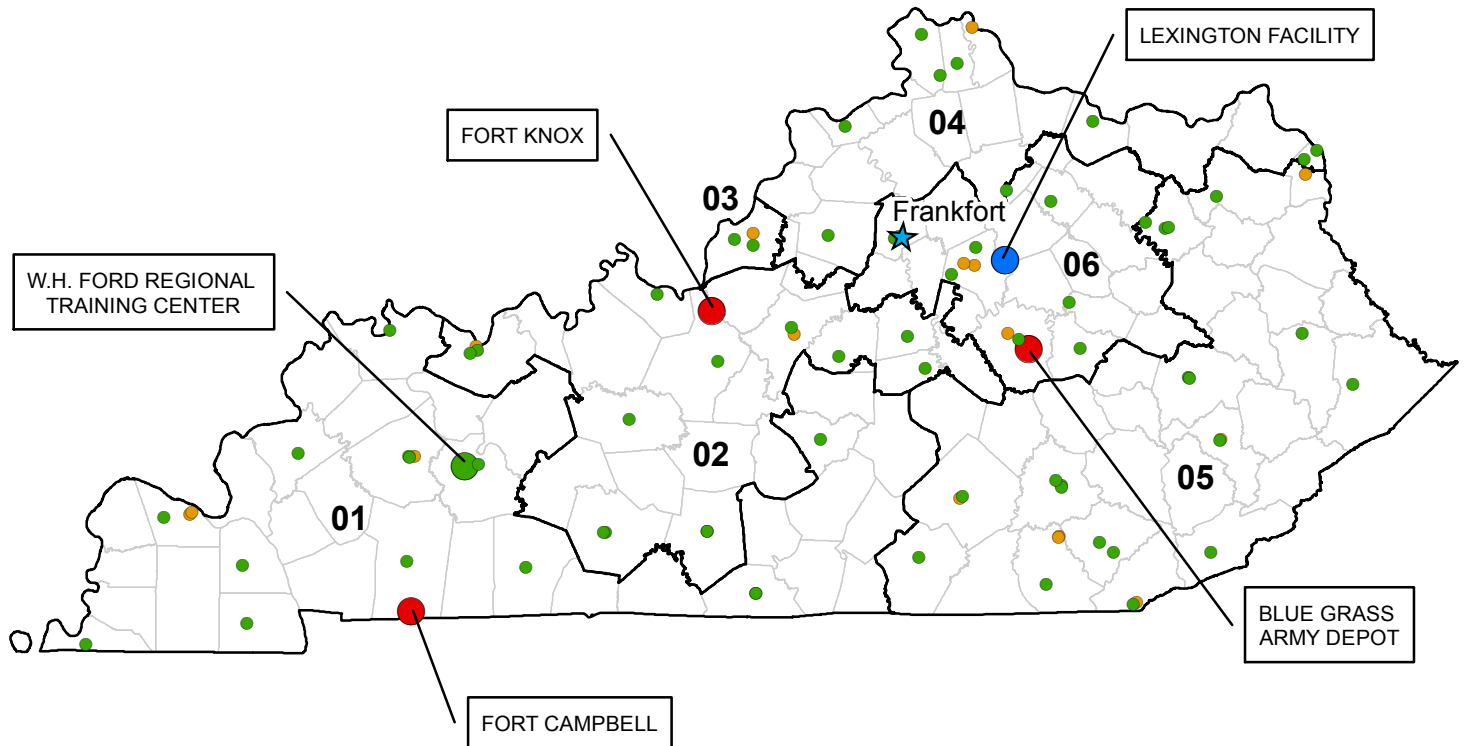

KENTUCKY

Senators

Mitch McConnell (R)
Rand Paul (R)

House of Representatives

Ed Whitfield (R-1)
S. Brett Guthrie (R-2)
John A. Yarmuth (D-3)
Thomas Massie (R-4)
Harold Rogers (R-5)
Garland "Andy" Barr (R-6)

Legend	
Active Army Sites	
● Primary Site	● Site
National Guard Sites	
● Guard Installation	● Site
Army Reserve Sites	
● Reserve Installation	● Site
BRAC/Excess	
● BRAC/Excess Installation	● Site
— Congressional Districts	
— Counties	
★ Capital	

Created by:
Department of the Army
Office of the Assistant Chief of Staff
for Installation Management (OACSIM)
Installation Geospatial Information and
Services (IGI&S)

Contact:
Usarmy.pentagon.hqda-acsim.mbx.igi-s@mail.mil