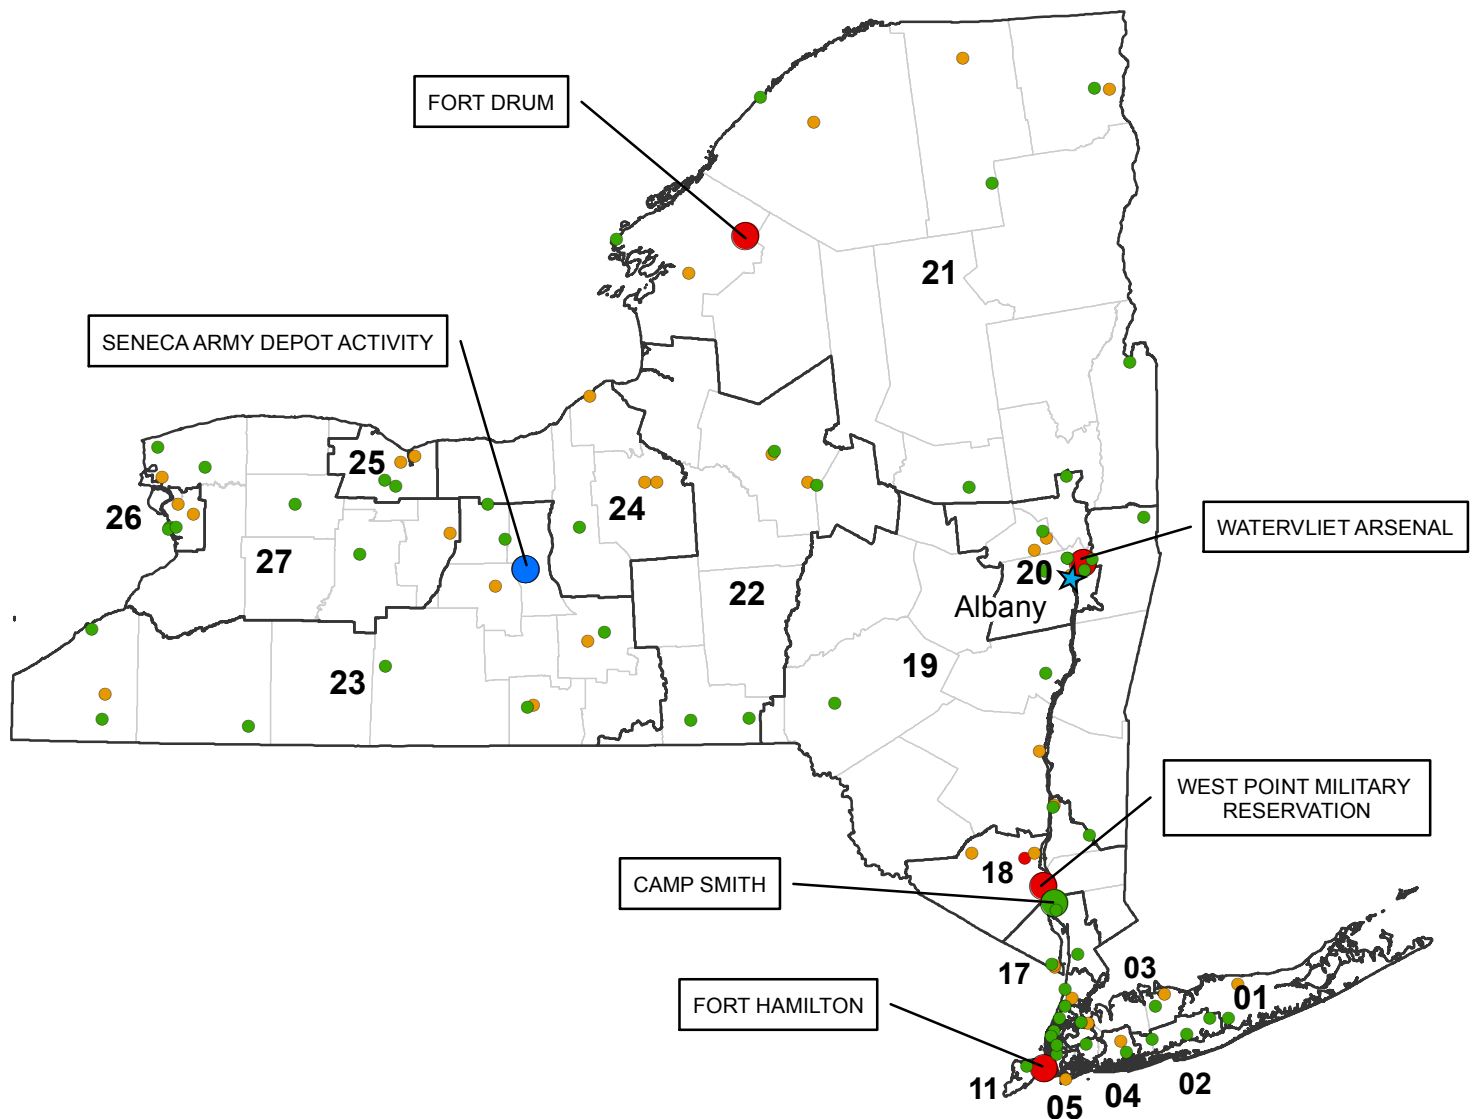

NEW YORK

Senators

Kirsten E. Gillibrand (D)
Charles E. Schumer (D)

House of Representatives

Timothy Bishop (D-1)
Pete King (R-2)
Steve Israel (D-3)
Carolyn McCarthy (D-4)
Gregory W. Meeks (D-5)
Grace Meng (D-6)
Nydia M. Velazquez (D-7)
Hakeem Jeffries (D-8)
Yvette D. Clarke (D-9)
Jerrold Nadler (D-10)

Michael Grimm (R-11)
Carolyn Maloney (D-12)
Charles B. Rangel (D-13)
Joseph Crowley (D-14)
Jose E. Serrano (D-15)
Eliot Engel (D-16)
Nita Lowey (D-17)
Sean Patrick Maloney (D-18)
Chris Gibson (R-19)
Paul D. Tonko (D-20)

Bill Owens (D-21)
Richard Hanna (R-22)
Tom Reed (R-23)
Daniel Maffei (D-24)
Louise Slaughter (D-25)
Brian Higgins (D-26)
Chris Collins (R-27)

Legend

- Active Army Sites
  - Primary Site
  - Site
- National Guard Sites
  - Guard Installation
  - Site
- Army Reserve Sites
  - Reserve Installation
  - Site
- BRAC/Excess
  - BRAC/Excess Installation
  - Site
- Congressional Districts
- Counties
- ★ Capital

Created by:
Department of the Army
Office of the Assistant Chief of Staff
for Installation Management (OACSIM)
Installation Geospatial Information and
Services (IGI&S)

Contact:
Usarmy.pentagon.hqda-acsim.mbx.igi-s@mail.mil