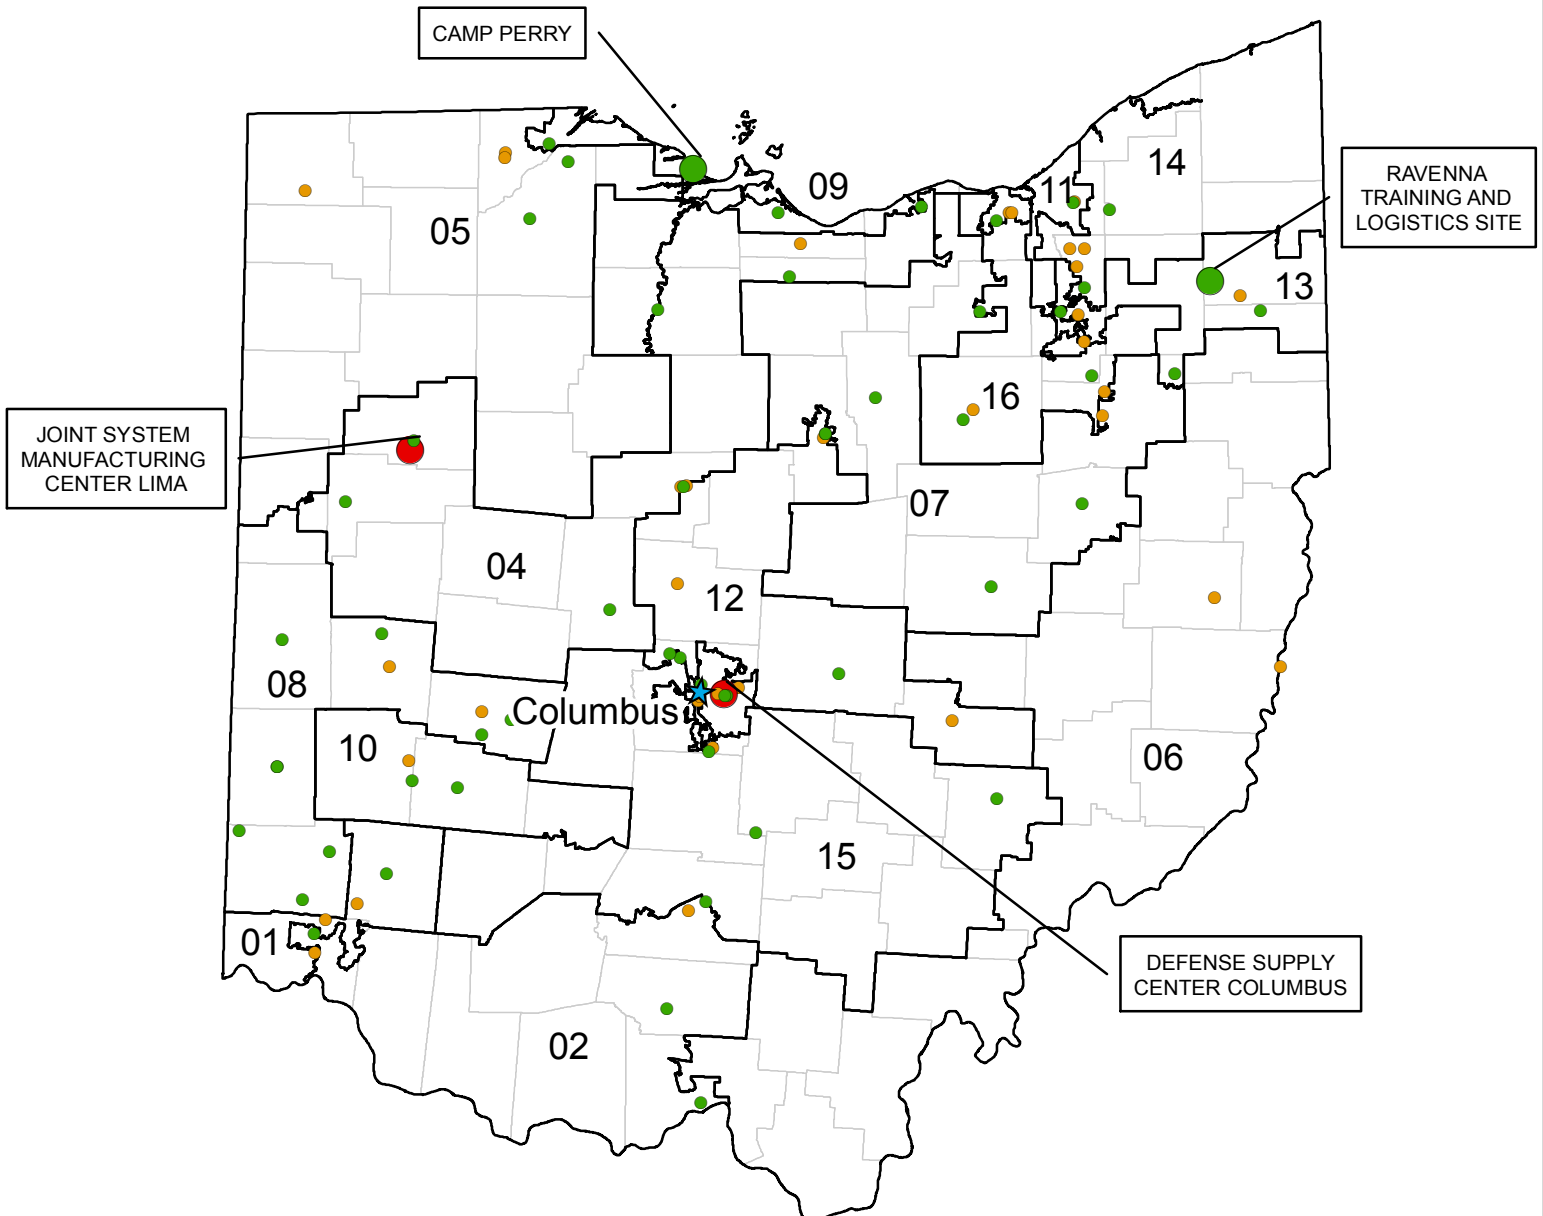

*Site is designated by the Base Closure and Realignment Commission (BRAC)

OHIO

Senators

Sherrod Brown (D)
Rob Portman (R)

House of Representatives

<i>Steve Chabot (R-1)</i>	<i>Michael Turner (R-10)</i>
<i>Brad Wenstrup (R-2)</i>	<i>Marcia L. Fudge (D-11)</i>
<i>Joyce Beatty (D-3)</i>	<i>Pat Tiberi (R-12)</i>
<i>Jim Jordan (R-4)</i>	<i>Tim Ryan (D-13)</i>
<i>Robert E. Latta (R-5)</i>	<i>David Joyce (R-14)</i>
<i>Bill Johnson (R-6)</i>	<i>Steve Stivers (R-15)</i>
<i>Bob Gibbs (R-7)</i>	<i>Jim Renacci (R-16)</i>
<i>John A. Boehner (R-8)</i>	
<i>Marcy Kaptur (D-9)</i>	