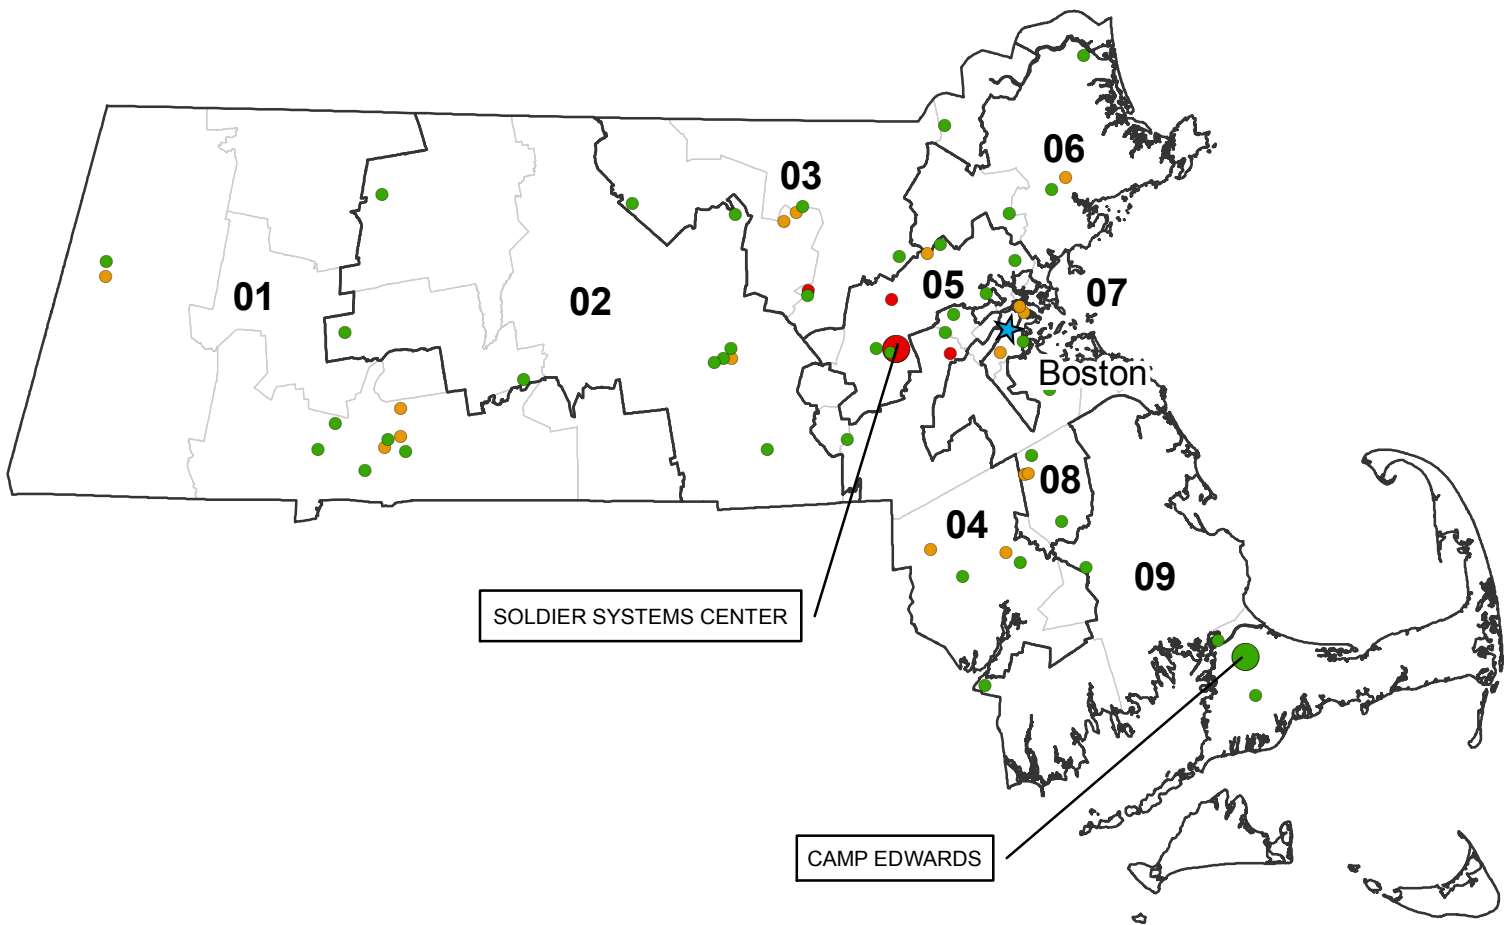

MASSACHUSETTS

Senators

Ed Markey (D)
Elizabeth Warren (D)

House of Representatives

Richard E. Neal (D-1)	John Tierney (D-6)
James McGovern (D-2)	Michael E. Capuano (D-7)
Niki Tsongas (D-3)	Stephen F. Lynch (D-8)
Joseph P. Kennedy Jr. (D-4)	William Keating (D-9)
Vacant (D-5)