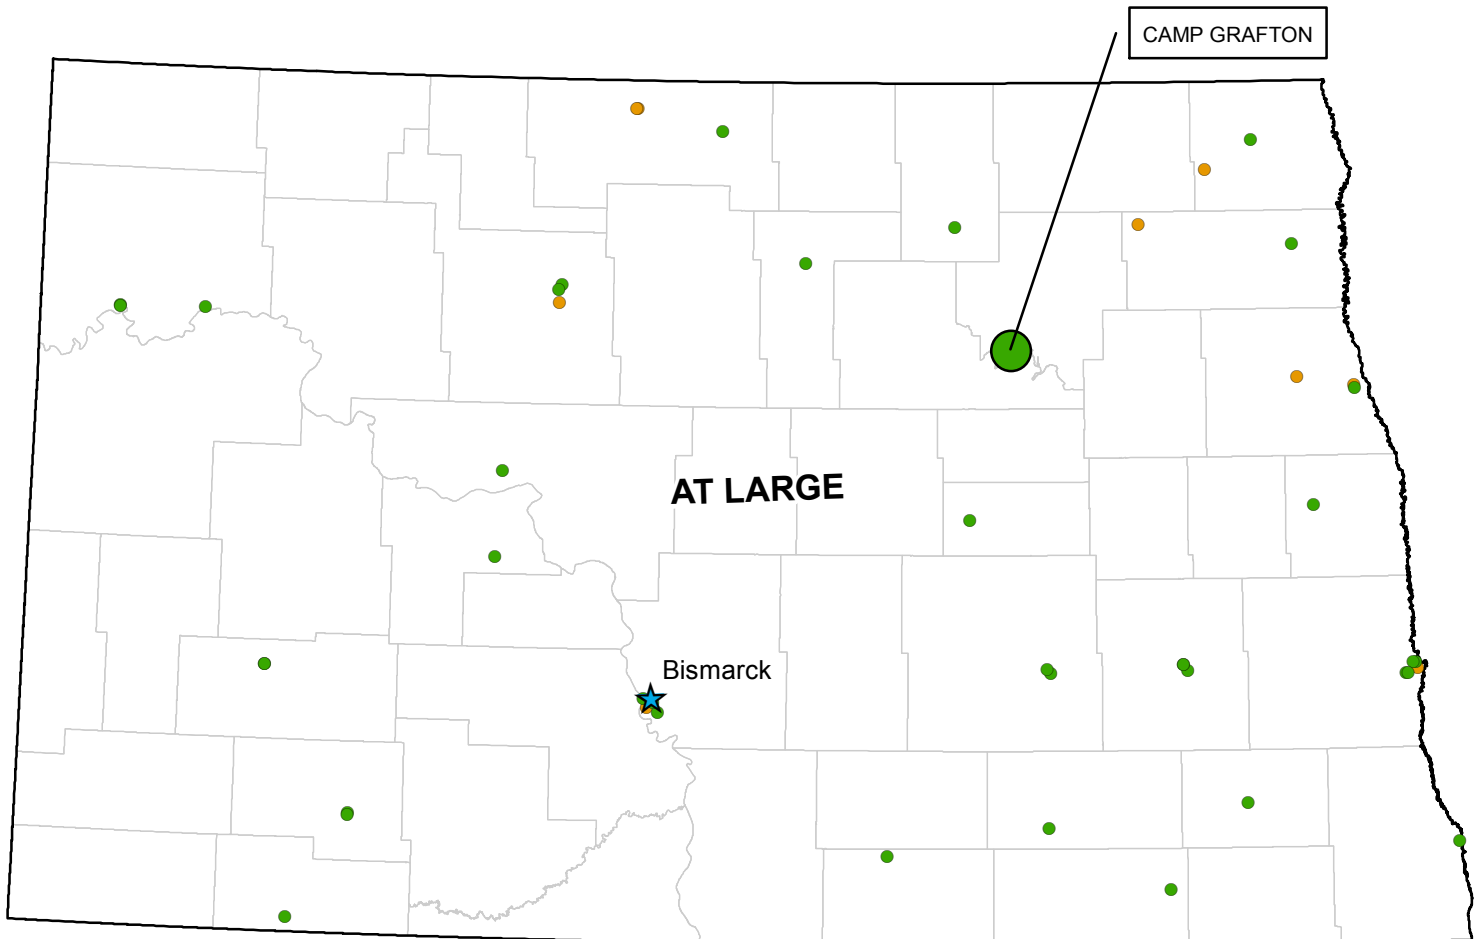

NORTH DAKOTA

Senators

Heidi Heitkamp (D)
John Hoeven (R)

House of Representatives

Kevin Cramer (R-At Large)

Legend	
Active Army Sites	
● Primary Site	● Site
National Guard Sites	
● Guard Installation	● Site
Army Reserve Sites	
● Reserve Installation	● Site
BRAC/Excess	
● BRAC/Excess Installation	● Site
— Congressional Districts	
— Counties	
★ Capital	

Created by:
Department of the Army
Office of the Assistant Chief of Staff
for Installation Management (OACSIM)
Installation Geospatial Information and
Services (IGI&S)

Contact:
Usarmy.pentagon.hqda-acsim.mbx.igi-s@mail.mil