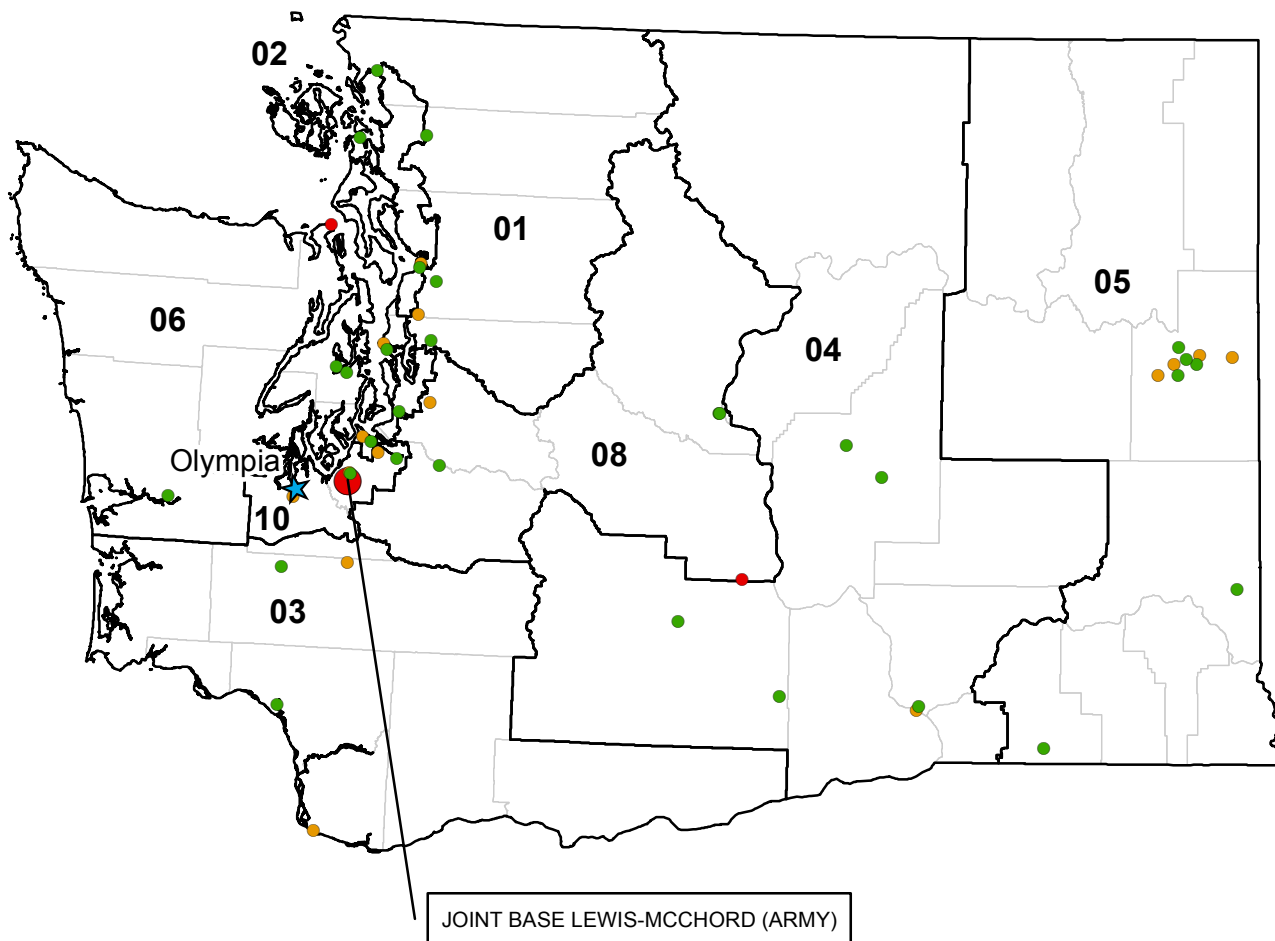

WASHINGTON

Senators

Maria Cantwell (D)
Patty Murray (D)

House of Representatives

Susan DelBene (D-1)
Rick Larsen (D-2)
Jaime Herrera Beutler (R-3)
Doc Hastings (R-4)
Cathy McMorris Rodgers (R-5)

Derek Kilmer (D-6)
Jim McDermott (D-7)
David G. Reichert (R-8)
Adam Smith (D-9)
Denny Heck (D-10)