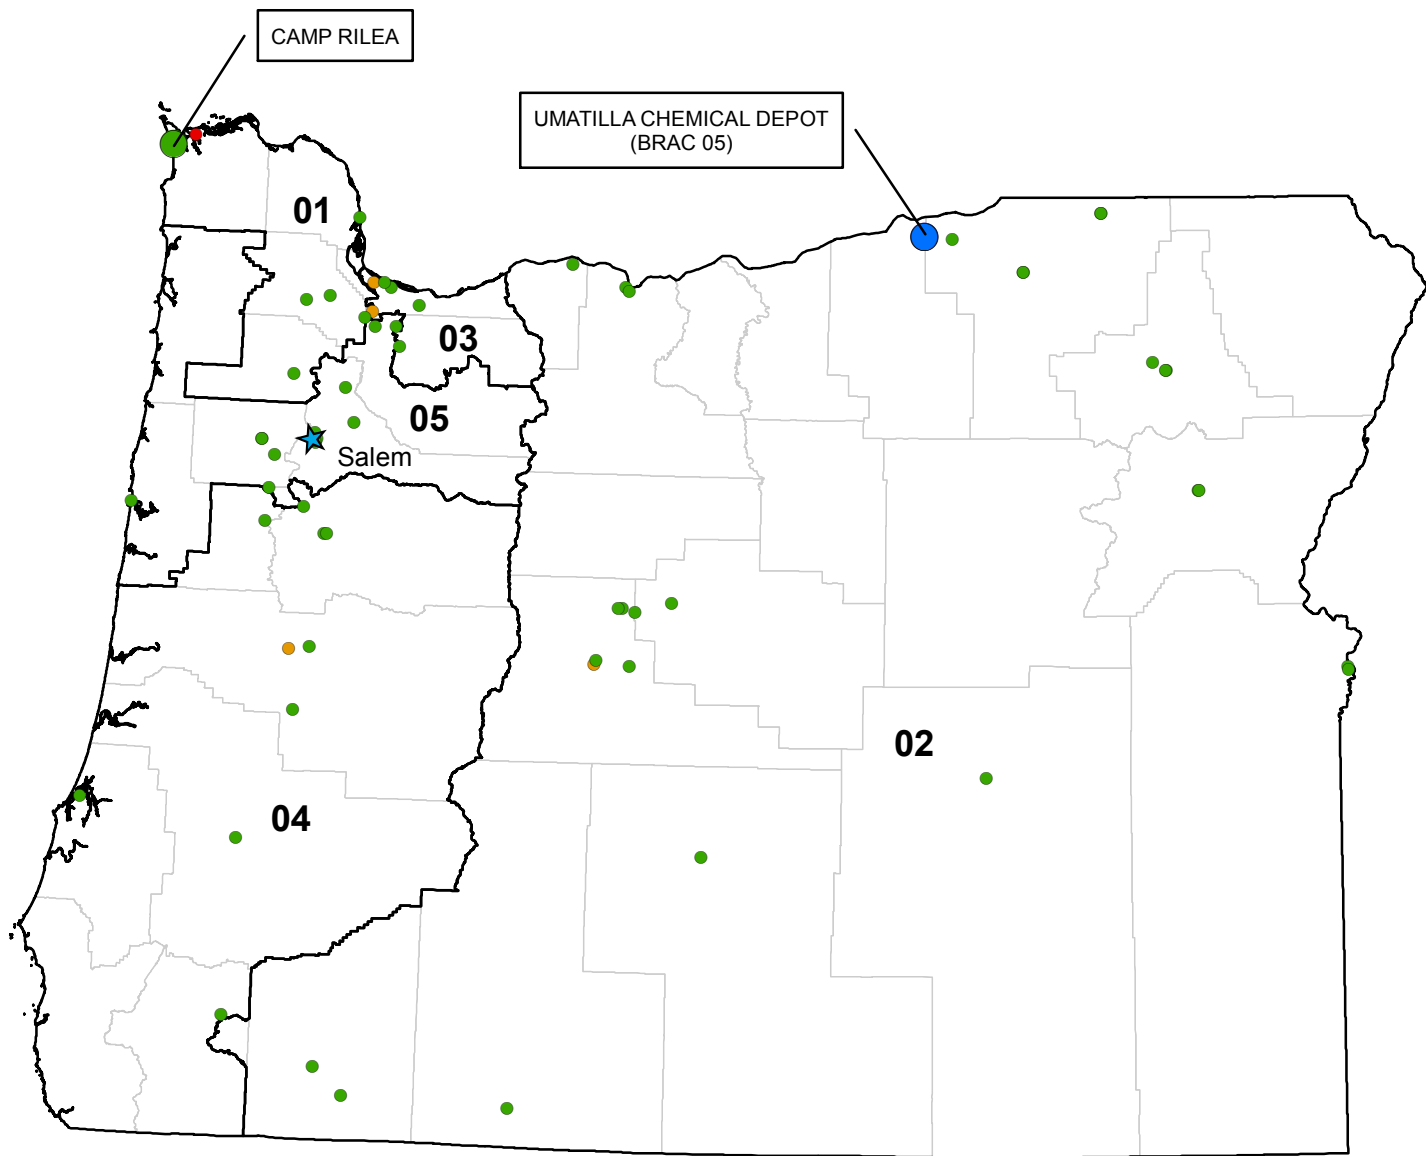

OREGON

Senators

Jeff Merkley (D)
Ron Wyden (D)

House of Representatives

Suzanne Bonamici (D-1)
Greg Walden (R-2)
Earl Blumenauer (D-3)
Peter DeFazio (D-4)
Kurt Schrader (D-5)

Legend	
Active Army Sites	
● Primary Site	● Site
National Guard Sites	
● Guard Installation	● Site
Army Reserve Sites	
● Reserve Installation	● Site
BRAC/Excess	
● BRAC/Excess Installation	● Site
— Congressional Districts	
— Counties	
★ Capital	

Created by:
Department of the Army
Office of the Assistant Chief of Staff
for Installation Management (OACSIM)
Installation Geospatial Information and
Services (IGI&S)

Contact:

Usarmy.pentagon.hqda-acsim.mbx.igi-s@mail.mil