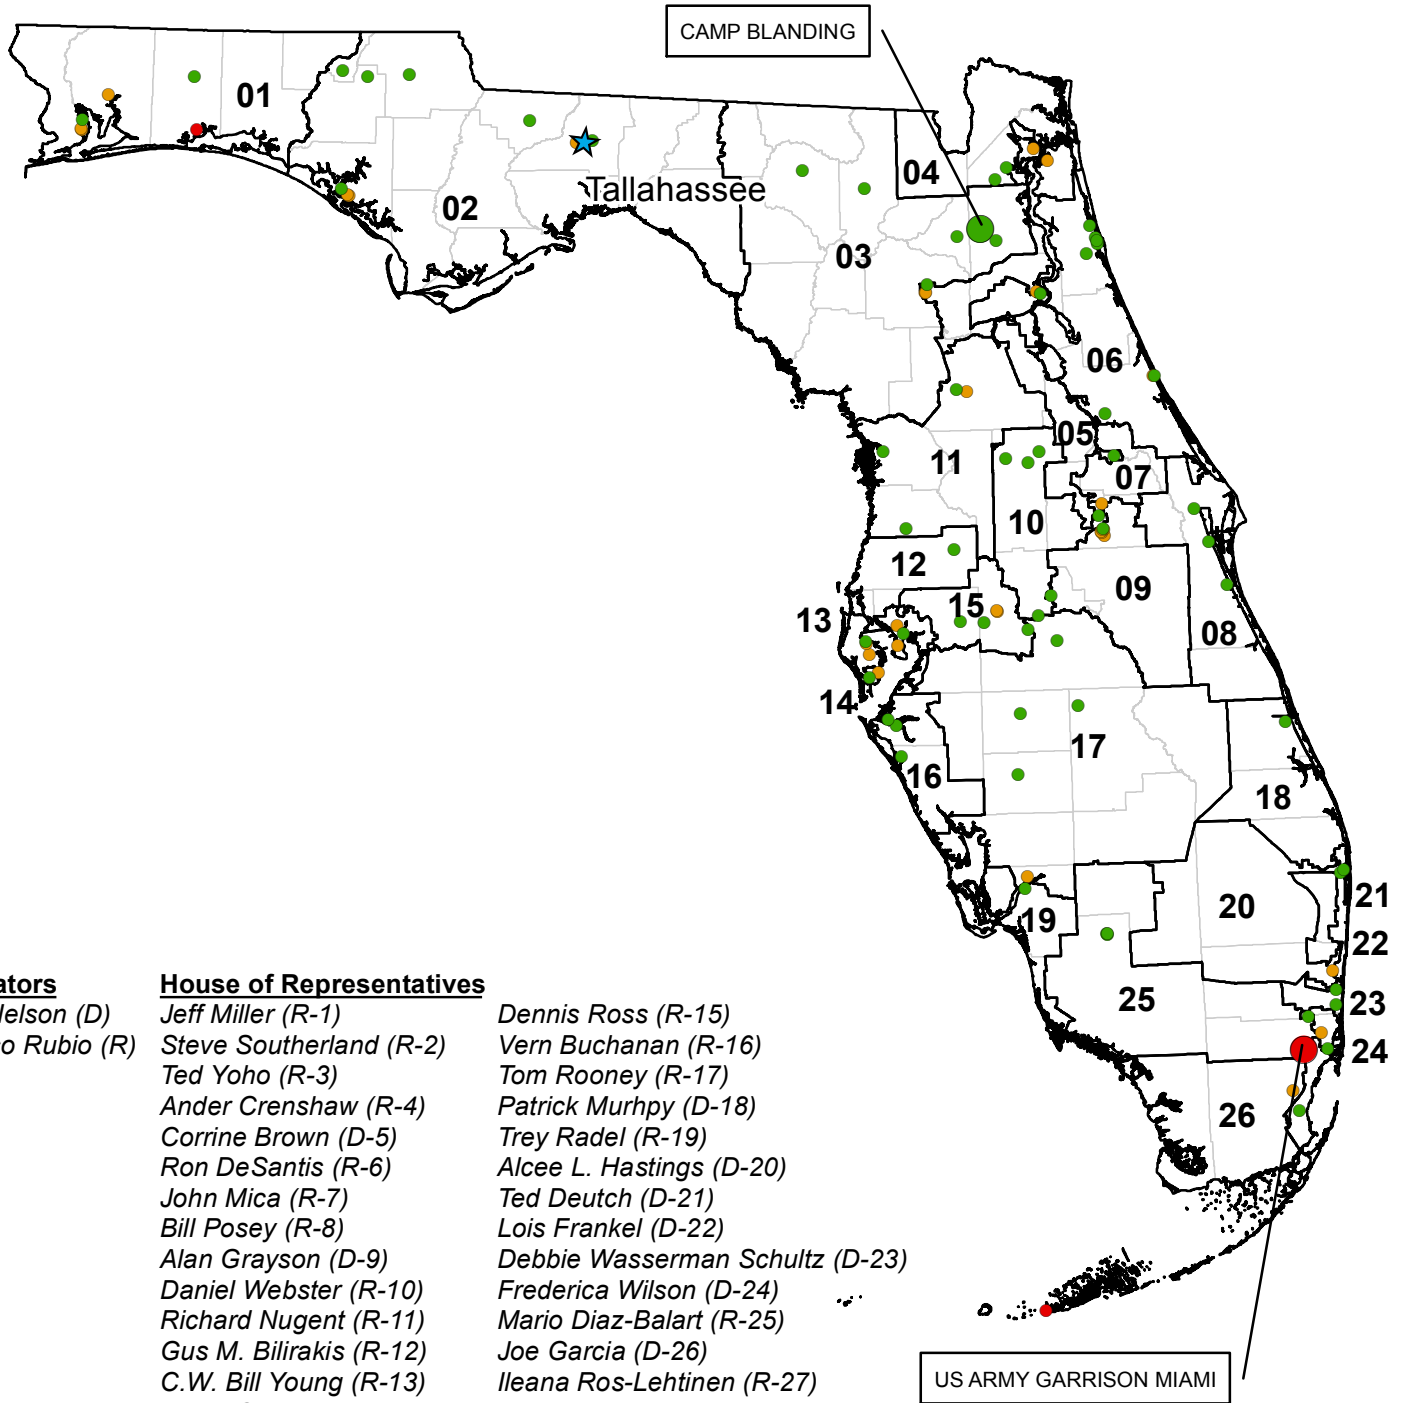

FLORIDA

Senators

Bill Nelson (D)
Marco Rubio (R)

House of Representatives

Jeff Miller (R-1)
Steve Southerland (R-2)
Ted Yoho (R-3)
Ander Crenshaw (R-4)
Corrine Brown (D-5)
Ron DeSantis (R-6)
John Mica (R-7)
Bill Posey (R-8)
Alan Grayson (D-9)
Daniel Webster (R-10)
Richard Nugent (R-11)
Gus M. Bilirakis (R-12)
C.W. Bill Young (R-13)
Kathy Castor (D-14)

Dennis Ross (R-15)
Vern Buchanan (R-16)
Tom Rooney (R-17)
Patrick Murphy (D-18)
Trey Radel (R-19)
Alcee L. Hastings (D-20)
Ted Deutch (D-21)
Lois Frankel (D-22)
Debbie Wasserman Schultz (D-23)
Frederica Wilson (D-24)
Mario Diaz-Balart (R-25)
Joe Garcia (D-26)
Ileana Ros-Lehtinen (R-27)