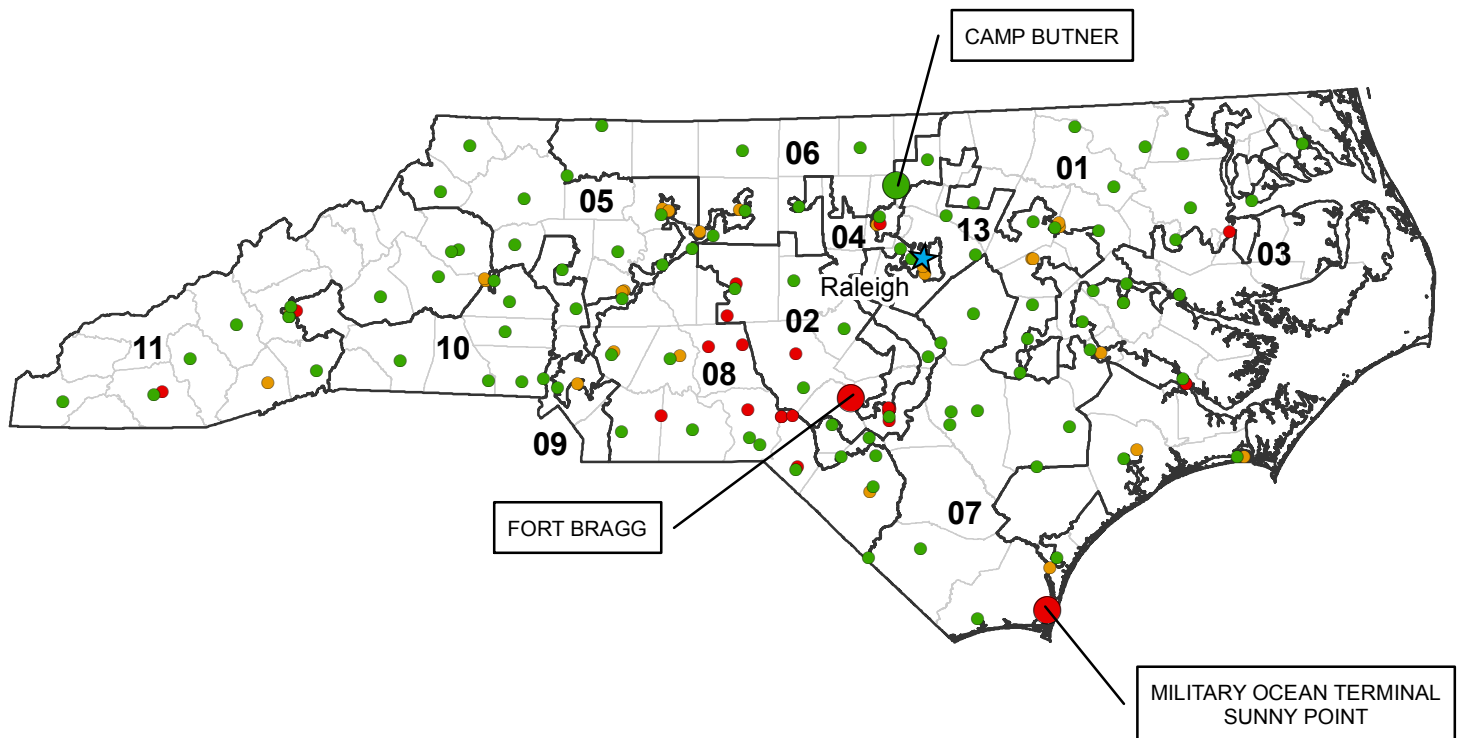

NORTH CAROLINA

Senators

Richard Burr (R)
Kay R. Hagan (D)

House of Representatives

G.K. Butterfield (D-1)
Renee Ellmers (R-2)
Walter B. Jones (R-3)
David Price (D-4)
Virginia Foxx (R-5)
Howard Coble (R-6)
Mike McIntyre (D-7)

Richard Hudson (R-8)
Robert Pittenger (R-9)
Patrick T. McHenry (R-10)
Mark Meadows (R-11)
Mel Watt (D-12)
George Holding (R-13)

Legend

● Active Army Sites	● Site
● Primary Site	● Site
● National Guard Sites	● Site
● Guard Installation	● Site
● Army Reserve Sites	● Site
● Reserve Installation	● Site
● BRAC/Excess	● Site
● BRAC/Excess Installation	● Site
— Congressional Districts	
— Counties	
★ Capital	

Created by:
Department of the Army
Office of the Assistant Chief of Staff
for Installation Management (OACSIM)
Installation Geospatial Information and
Services (IGI&S)

Contact:
Usarmy.pentagon.hqda-acsim.mbx.igi-s@mail.mil