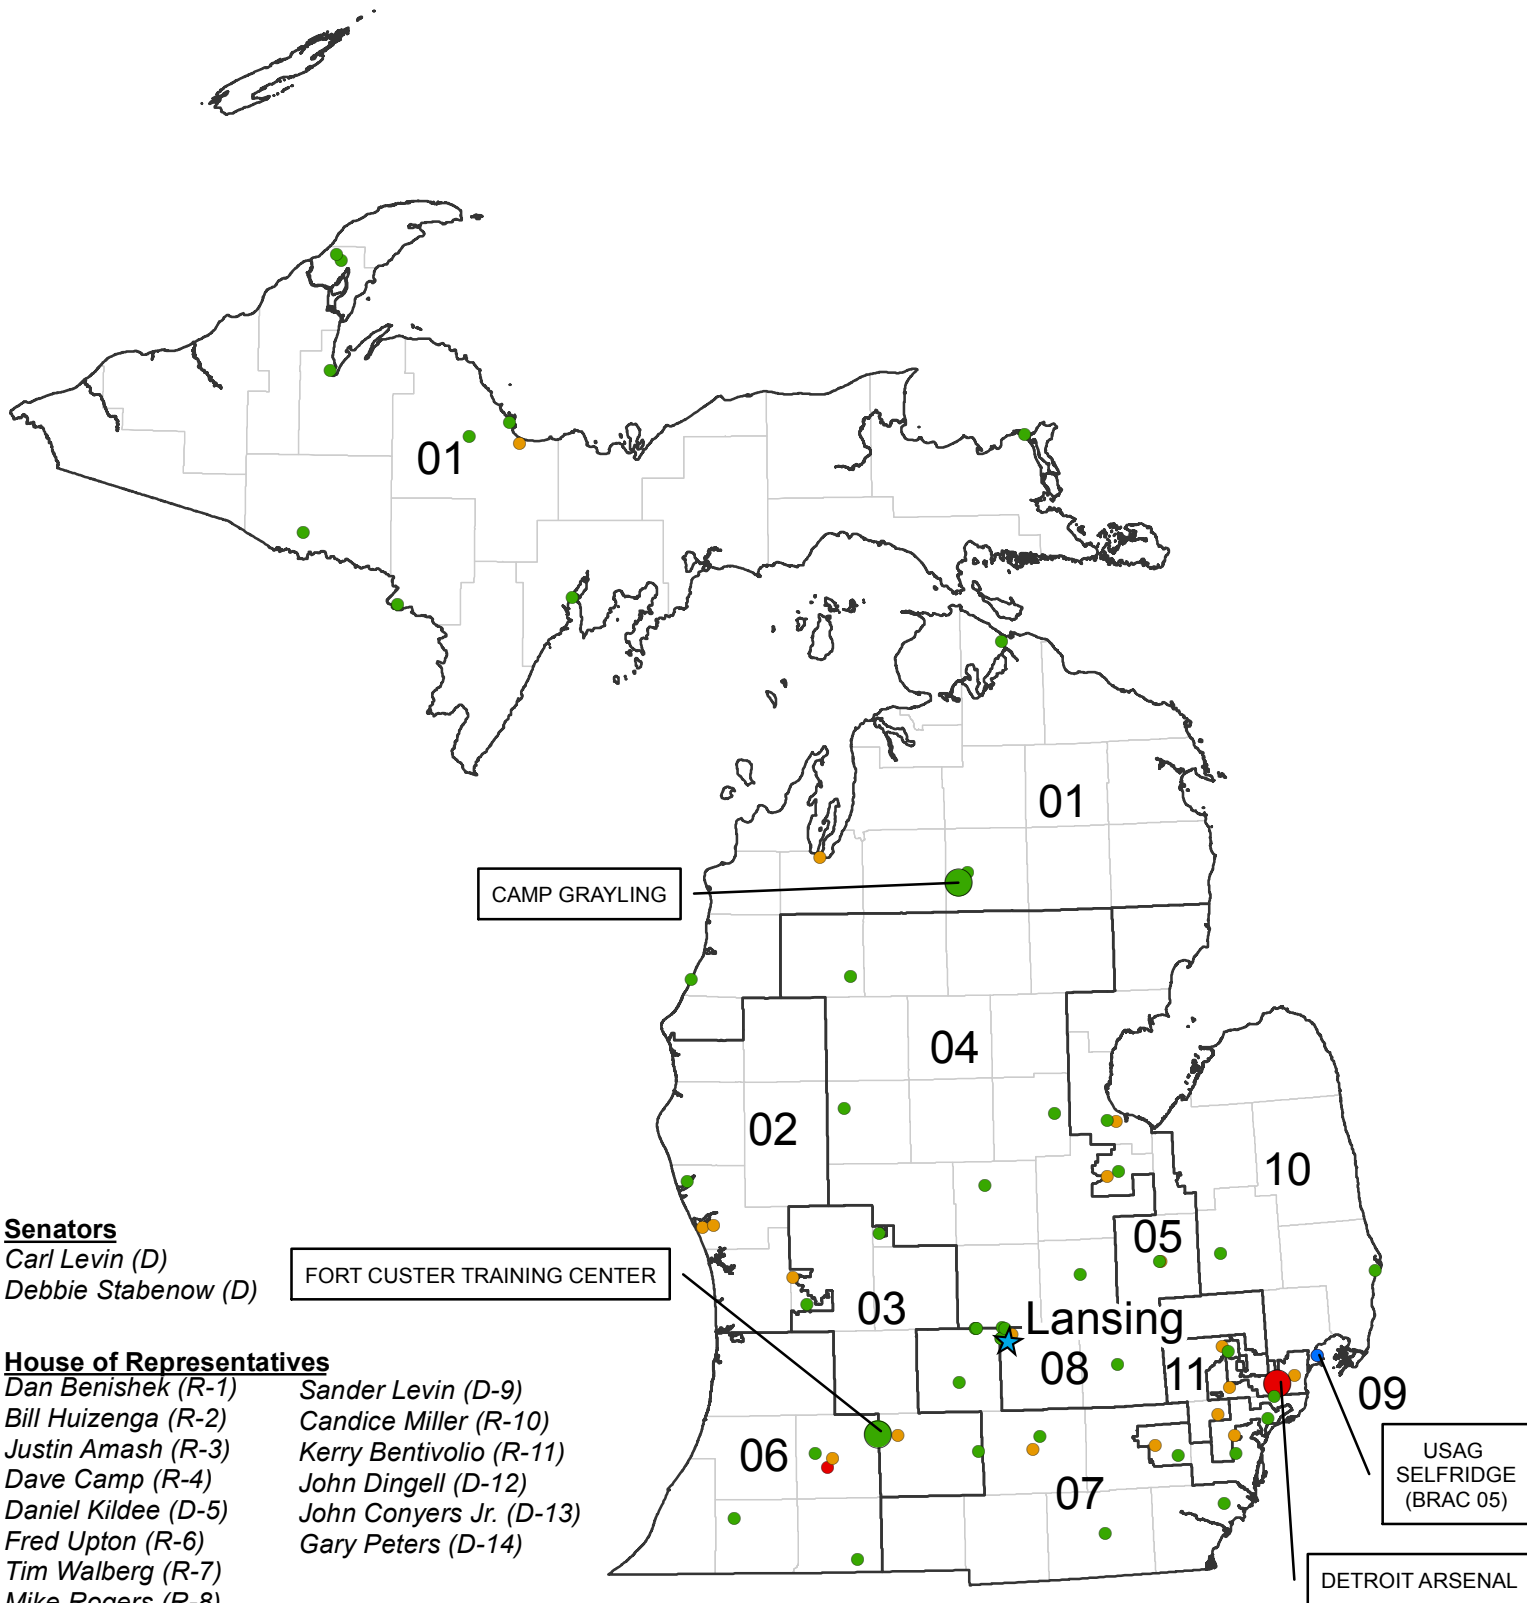

MICHIGAN

Senators

Carl Levin (D)
Debbie Stabenow (D)

House of Representatives

Dan Benishek (R-1)	Sander Levin (D-9)
Bill Huizenga (R-2)	Candice Miller (R-10)
Justin Amash (R-3)	Kerry Bentivolio (R-11)
Dave Camp (R-4)	John Dingell (D-12)
Daniel Kildee (D-5)	John Conyers Jr. (D-13)
Fred Upton (R-6)	Gary Peters (D-14)
Tim Walberg (R-7)	
Mike Rogers (R-8)	

Legend

● Active Army Sites	● Site
● Primary Site	● Site
● National Guard Sites	● Site
● Guard Installation	● Site
● Army Reserve Sites	● Site
● Reserve Installation	● Site
● BRAC/Excess	● Site
● BRAC/Excess Installation	● Site
— Congressional Districts	
— Counties	
★ Capital	

Created by:
Department of the Army
Office of the Assistant Chief of Staff
for Installation Management (OACSIM)
Installation Geospatial Information and
Services (IGI&S)

Contact:
Usarmy.pentagon.hqda-acsim.mbx.igi-s@mail.mil