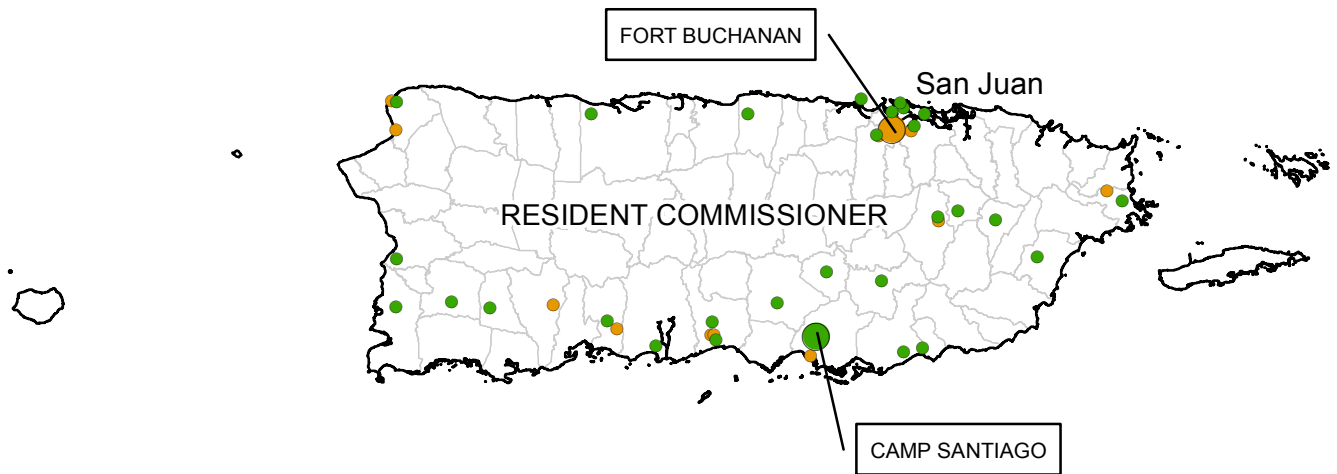

PUERTO RICO

House of Representatives
Pedro Pierluisi (D-Non Voting)

Legend	
Active Army Sites	
● Primary Site	● Site
National Guard Sites	
● Guard Installation	● Site
Army Reserve Sites	
● Reserve Installation	● Site
BRAC/Excess	
● BRAC/Excess Installation	● Site
— Congressional Districts	
— Counties	
★ Capital	

Created by:
Department of the Army
Office of the Assistant Chief of Staff
for Installation Management (OACSIM)
Installation Geospatial Information and
Services (IGI&S)

Contact:
Usarmy.pentagon.hqda-acsim.mbx.igi-s@mail.mil