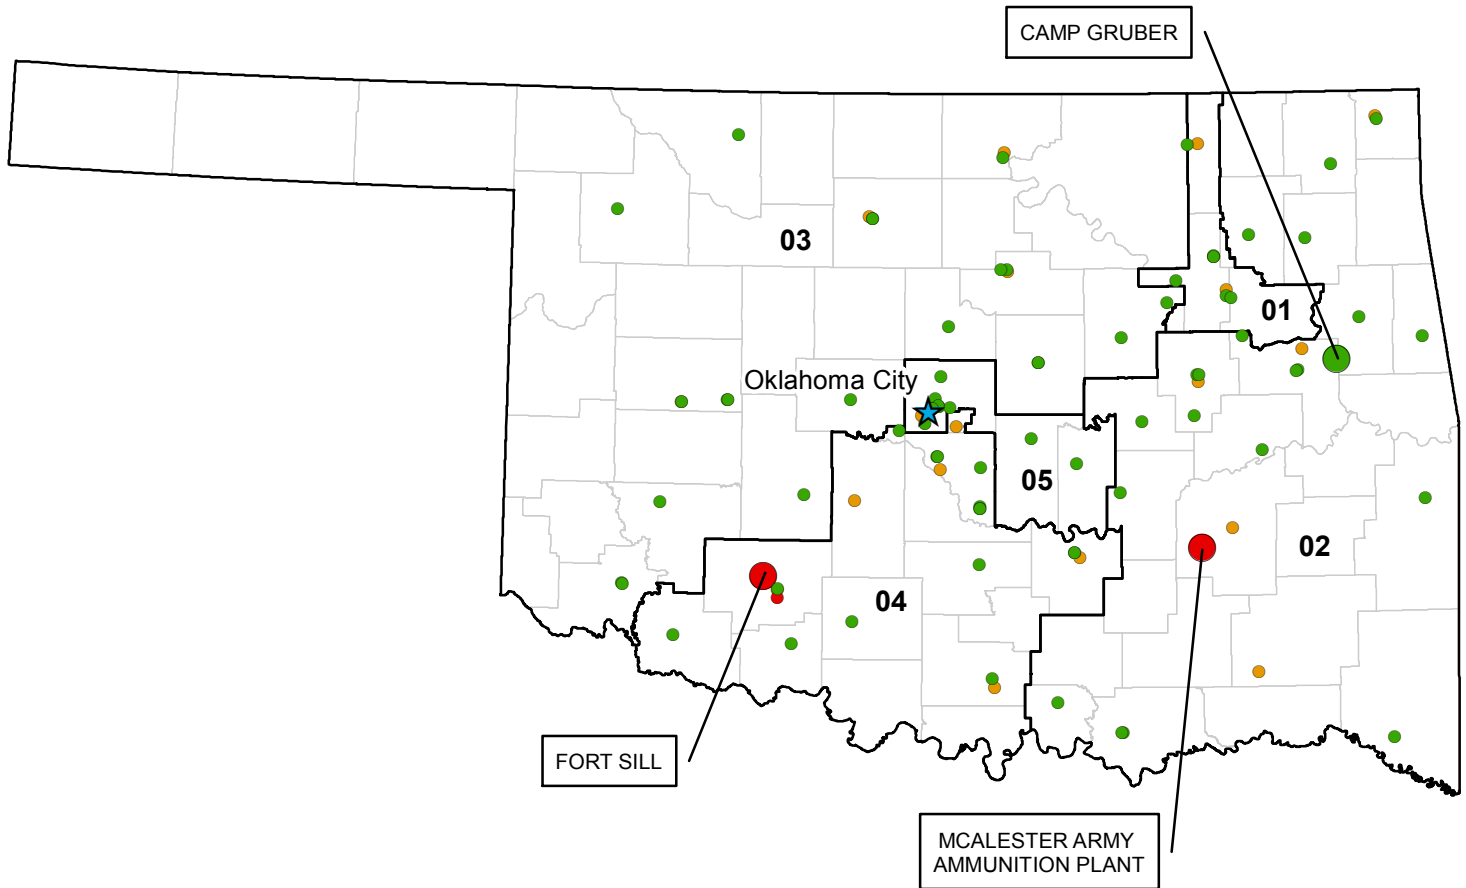

OKLAHOMA

Senators

Tom Coburn (R)
James M. Inhofe (R)

House of Representatives

Jim Bridenstine (R-1)
Markwayne Mullin (R-2)
Frank Lucas (R-3)
Tom Cole (R-4)
James Lankford (R-5)

Legend	
Active Army Sites	• Site
• Primary Site	• Site
National Guard Sites	• Site
• Guard Installation	• Site
Army Reserve Sites	• Site
• Reserve Installation	• Site
BRAC/Excess	• Site
• BRAC/Excess Installation	• Site
— Congressional Districts	
— Counties	
★ Capital	

Created by:
Department of the Army
Office of the Assistant Chief of Staff
for Installation Management (OACSIM)
Installation Geospatial Information and
Services (IGI&S)

Contact:
Usarmy.pentagon.hqda-acsim.mbx.igi-s@mail.mil