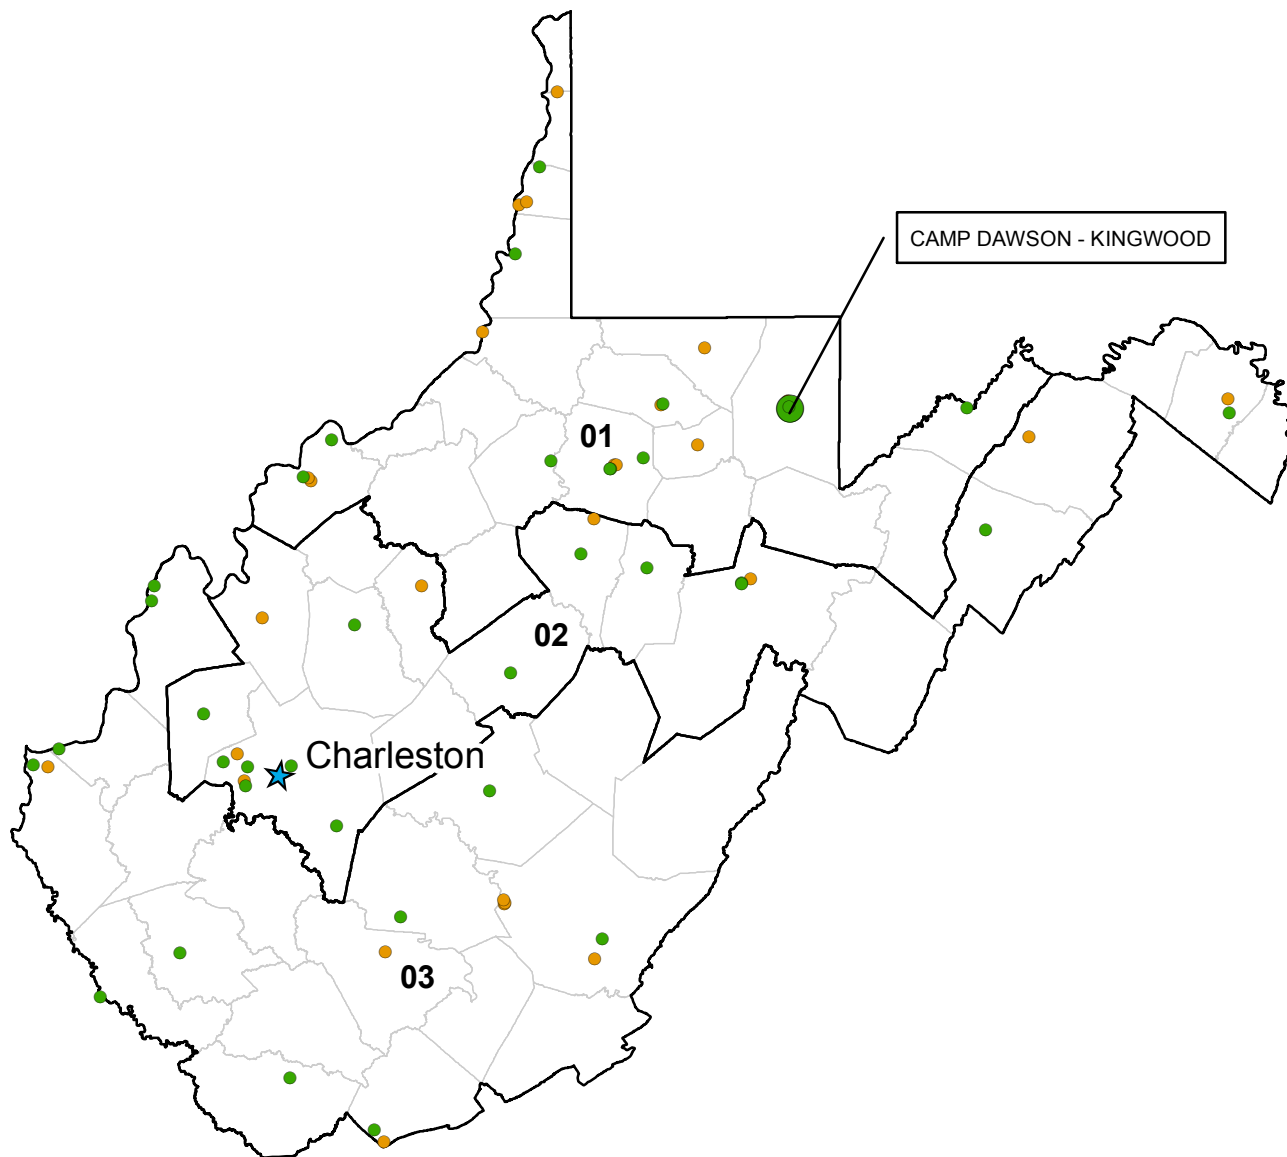

WEST VIRGINIA

Senators

Joe Manchin III (D)
John D. Rockefeller IV (D)

House of Representatives

David McKinley (R-1)
Shelley Moore Capito (R-2)
Nick Rahall II (D-3)

Legend	
Active Army Sites	
● Primary Site	● Site
National Guard Sites	
● Guard Installation	● Site
Army Reserve Sites	
● Reserve Installation	● Site
BRAC/Excess	
● BRAC/Excess Installation	● Site
— Congressional Districts	
— Counties	
★ Capital	

Created by:
Department of the Army
Office of the Assistant Chief of Staff
for Installation Management (OACSIM)
Installation Geospatial Information and
Services (IGI&S)

Contact:
Usarmy.pentagon.hqda-acsim.mbx.igi-s@mail.mil