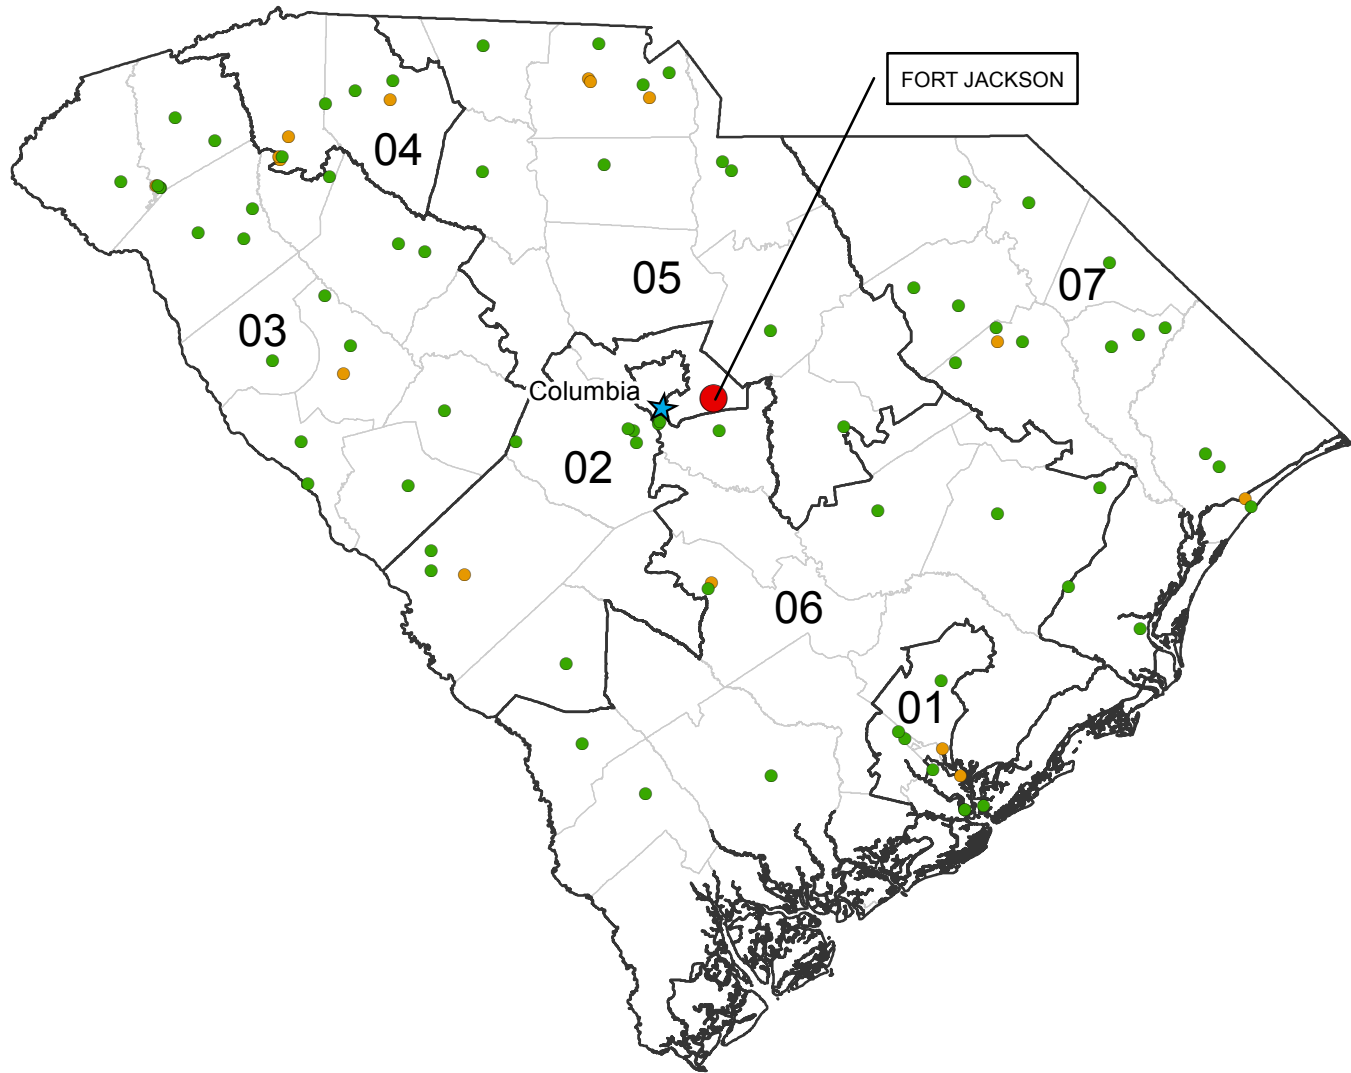

SOUTH CAROLINA

Senators

Lindsey Graham (R)
Tim Scott (R)

House of Representatives

Mark Sanford (R-1)
Joe Wilson (R-2)
Jeff Duncan (R-3)
Trey Gowdy (R-4)
Mick Mulvaney (R-5)
James E. Clyburn (D-6)
Tom Rice (R-7)

Legend	
● Active Army Sites	● Site
● Primary Site	● Site
● National Guard Sites	● Site
● Guard Installation	● Site
● Army Reserve Sites	● Site
● Reserve Installation	● Site
● BRAC/Excess	● Site
● BRAC/Excess Installation	● Site
— Congressional Districts	
— Counties	
★ Capital	

Created by:
Department of the Army
Office of the Assistant Chief of Staff
for Installation Management (OACSIM)
Installation Geospatial Information and
Services (IGI&S)

Contact:
Usarmy.pentagon.hqda-acsim.mbx.igi-s@mail.mil