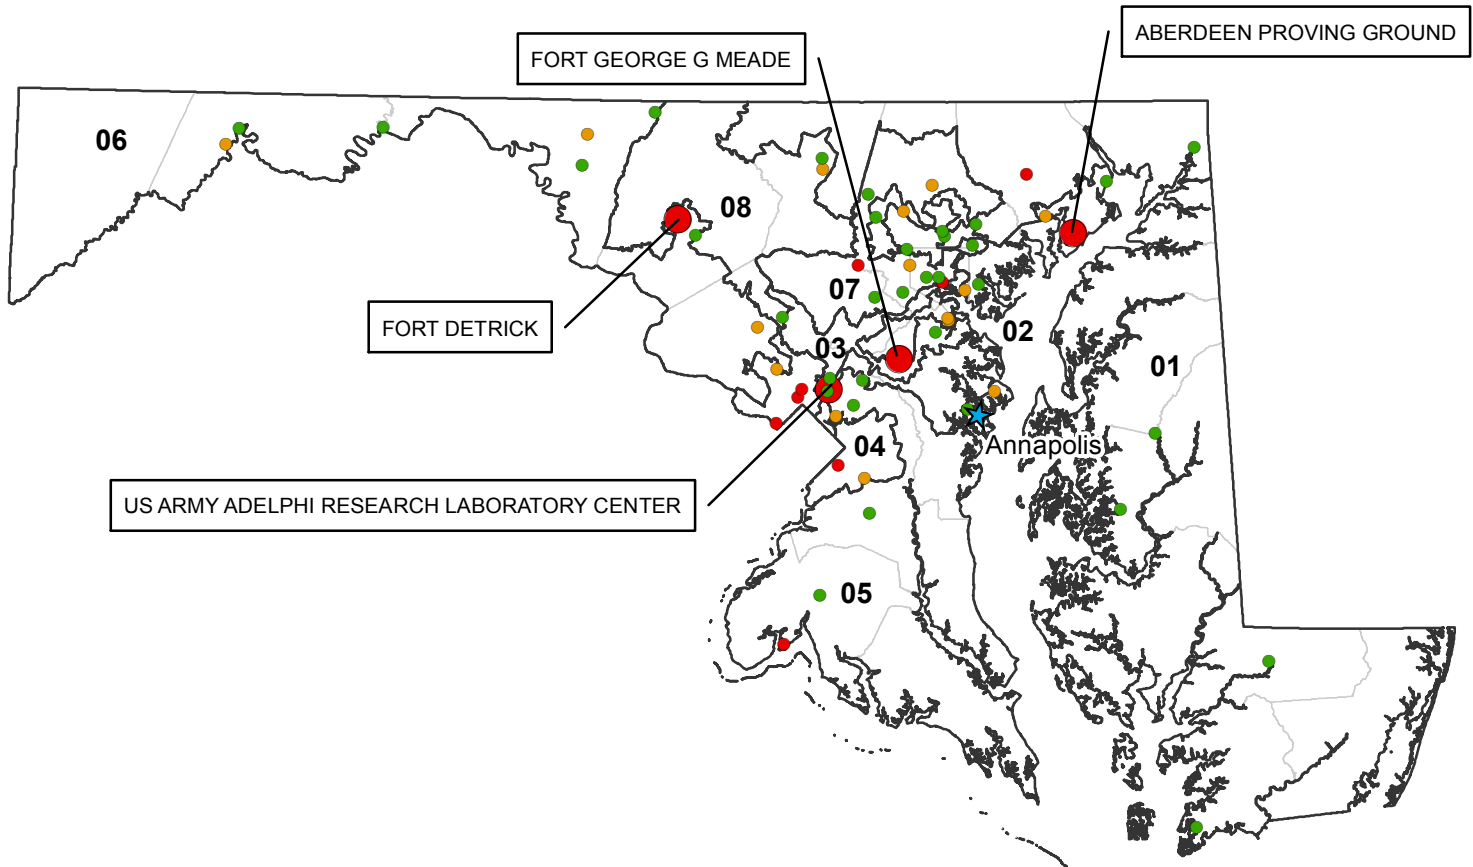

MARYLAND

Senators

Benjamin L. Cardin (D)
Barbara A. Mikulski (D)

House of Representatives

Andy Harris (R-1)
Dutch Ruppersberger (D-2)
John P. Sarbanes (D-3)
Donna Edwards (D-4)
Steny H. Hoyer (D-5)
John Delaney (D-6)
Elijah Cummings (D-7)
Chris Van Hollen (D-8)

Legend	
Active Army Sites	
● Primary Site	● Site
National Guard Sites	
● Guard Installation	● Site
Army Reserve Sites	
● Reserve Installation	● Site
BRAC/Excess	
● BRAC/Excess Installation	● Site
— Congressional Districts	
— Counties	
★ Capital	

Created by:
Department of the Army
Office of the Assistant Chief of Staff
for Installation Management (OACSIM)
Installation Geospatial Information and
Services (IGI&S)

Contact:
Usarmy.pentagon.hqda-acsim.mbx.igi-s@mail.mil