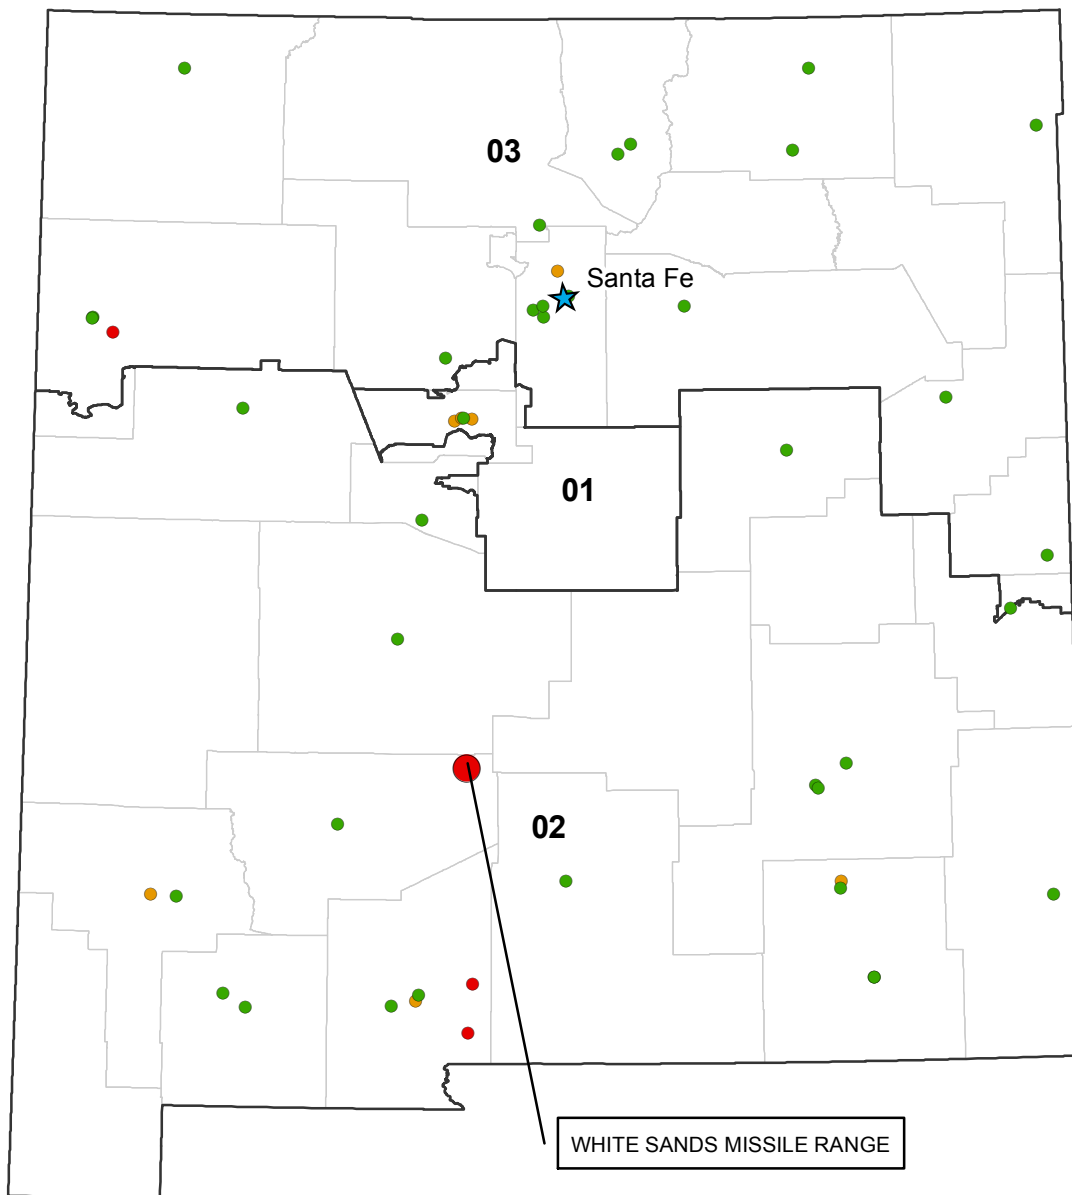

NEW MEXICO

Senators

Martin Heinrich (D)
Tom Udall (D)

House of Representatives

Michelle Lujan Grisham (D-1)
Steve Pearce (R-2)
Ben R. Lujan (D-3)

Legend	
Active Army Sites	
● Primary Site	● Site
National Guard Sites	
● Guard Installation	● Site
Army Reserve Sites	
● Reserve Installation	● Site
BRAC/Excess	
● BRAC/Excess Installation	● Site
— Congressional Districts	
— Counties	
★ Capital	

Created by:
Department of the Army
Office of the Assistant Chief of Staff
for Installation Management (OACSIM)
Installation Geospatial Information and
Services (IGI&S)

Contact:
Usarmy.pentagon.hqda-acsim.mbx.igi-s@mail.mil