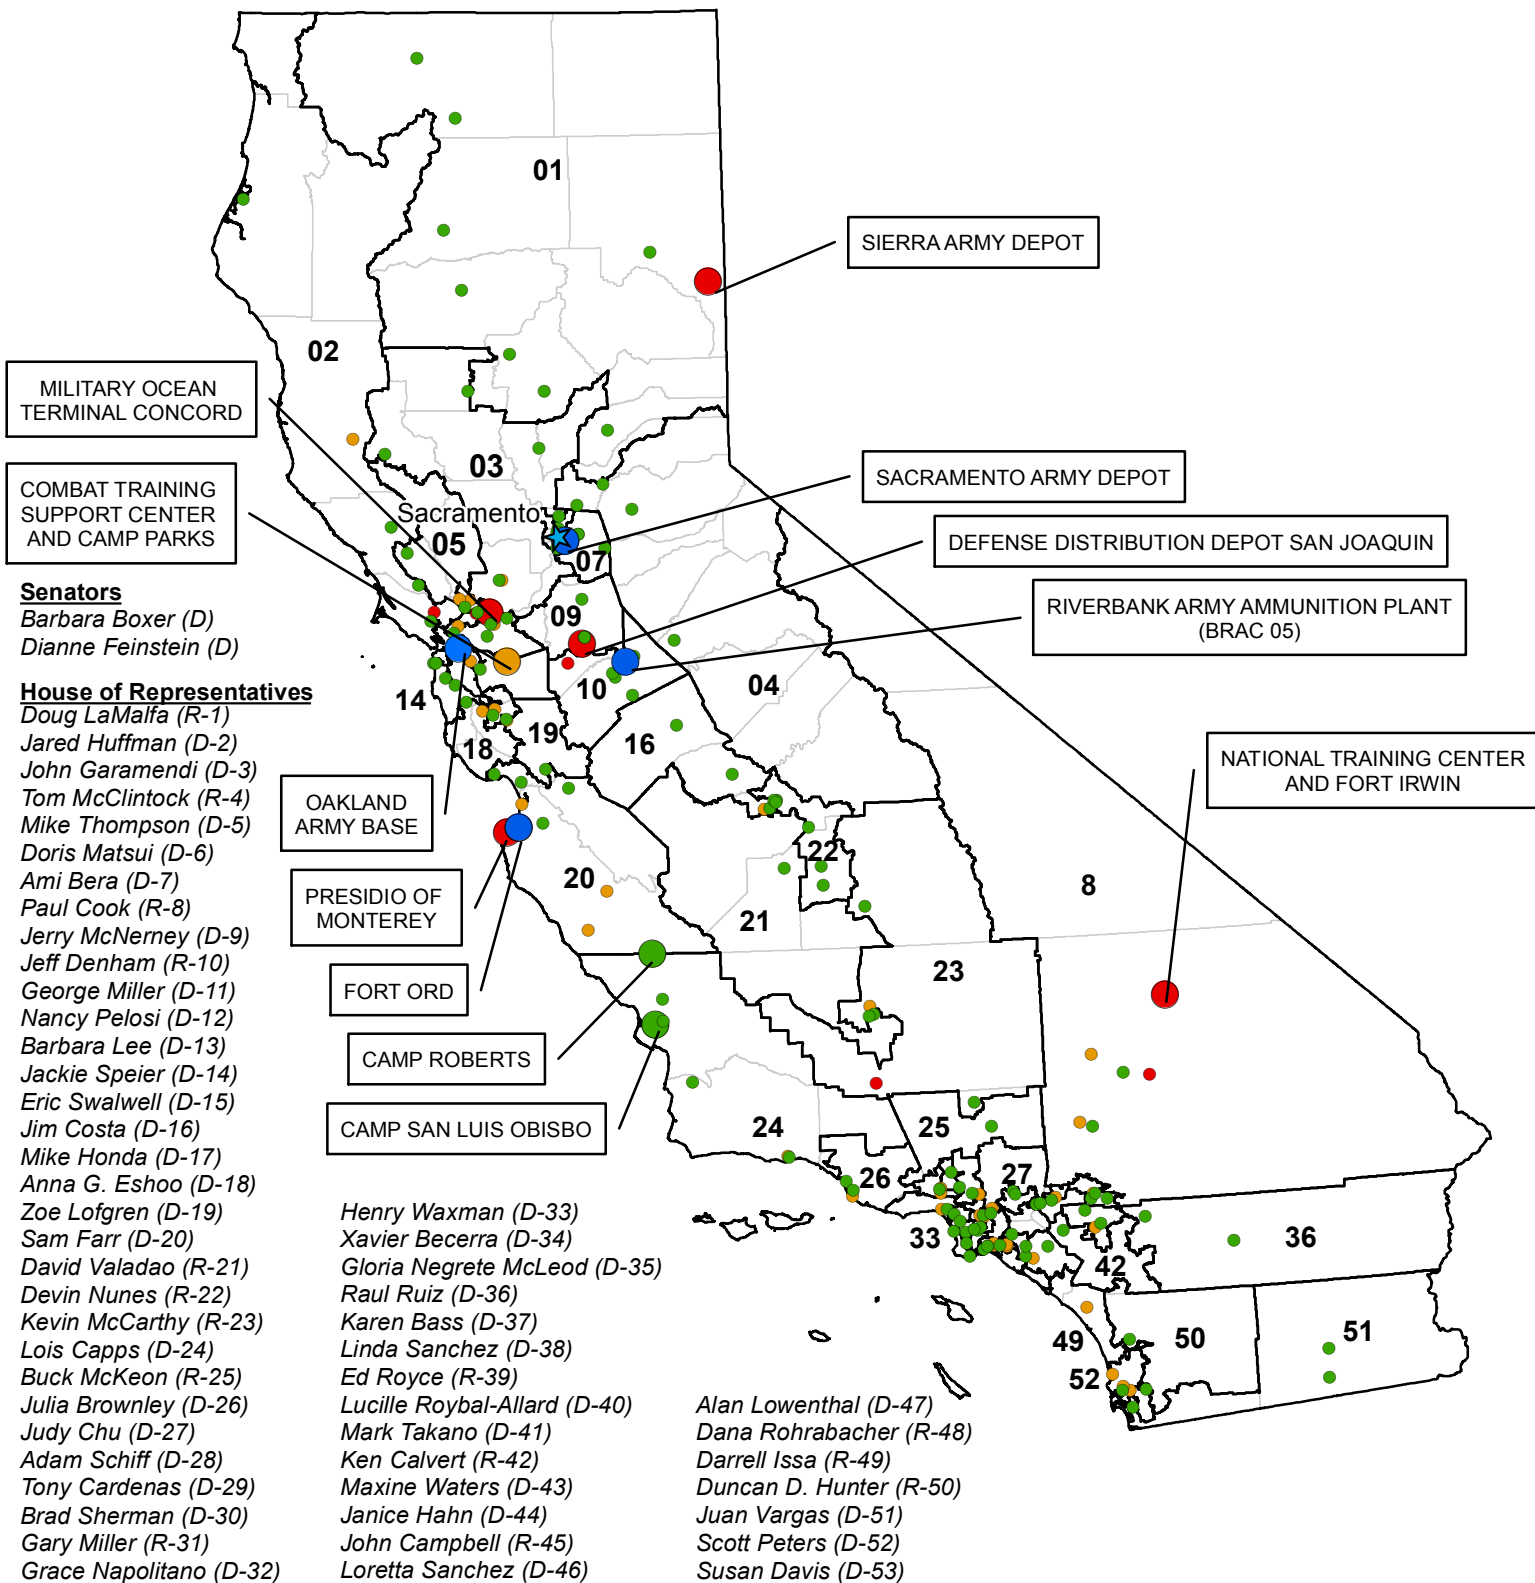

CALIFORNIA

Legend

- Active Army Sites
  - Primary Site
  - National Guard Sites
  - Guard Installation
  - Army Reserve Sites
  - Reserve Installation
  - BRAC/Excess
  - BRAC/Excess Installation
- Congressional Districts
- Counties
- ★ Capital

Created by:
Department of the Army
Office of the Assistant Chief of Staff
for Installation Management (OACSIM)
Installation Geospatial Information and
Services (IGI&S)

Contact:
Usarmy.pentagon.hqda-acsim.mbx.igi-s@mail.mil