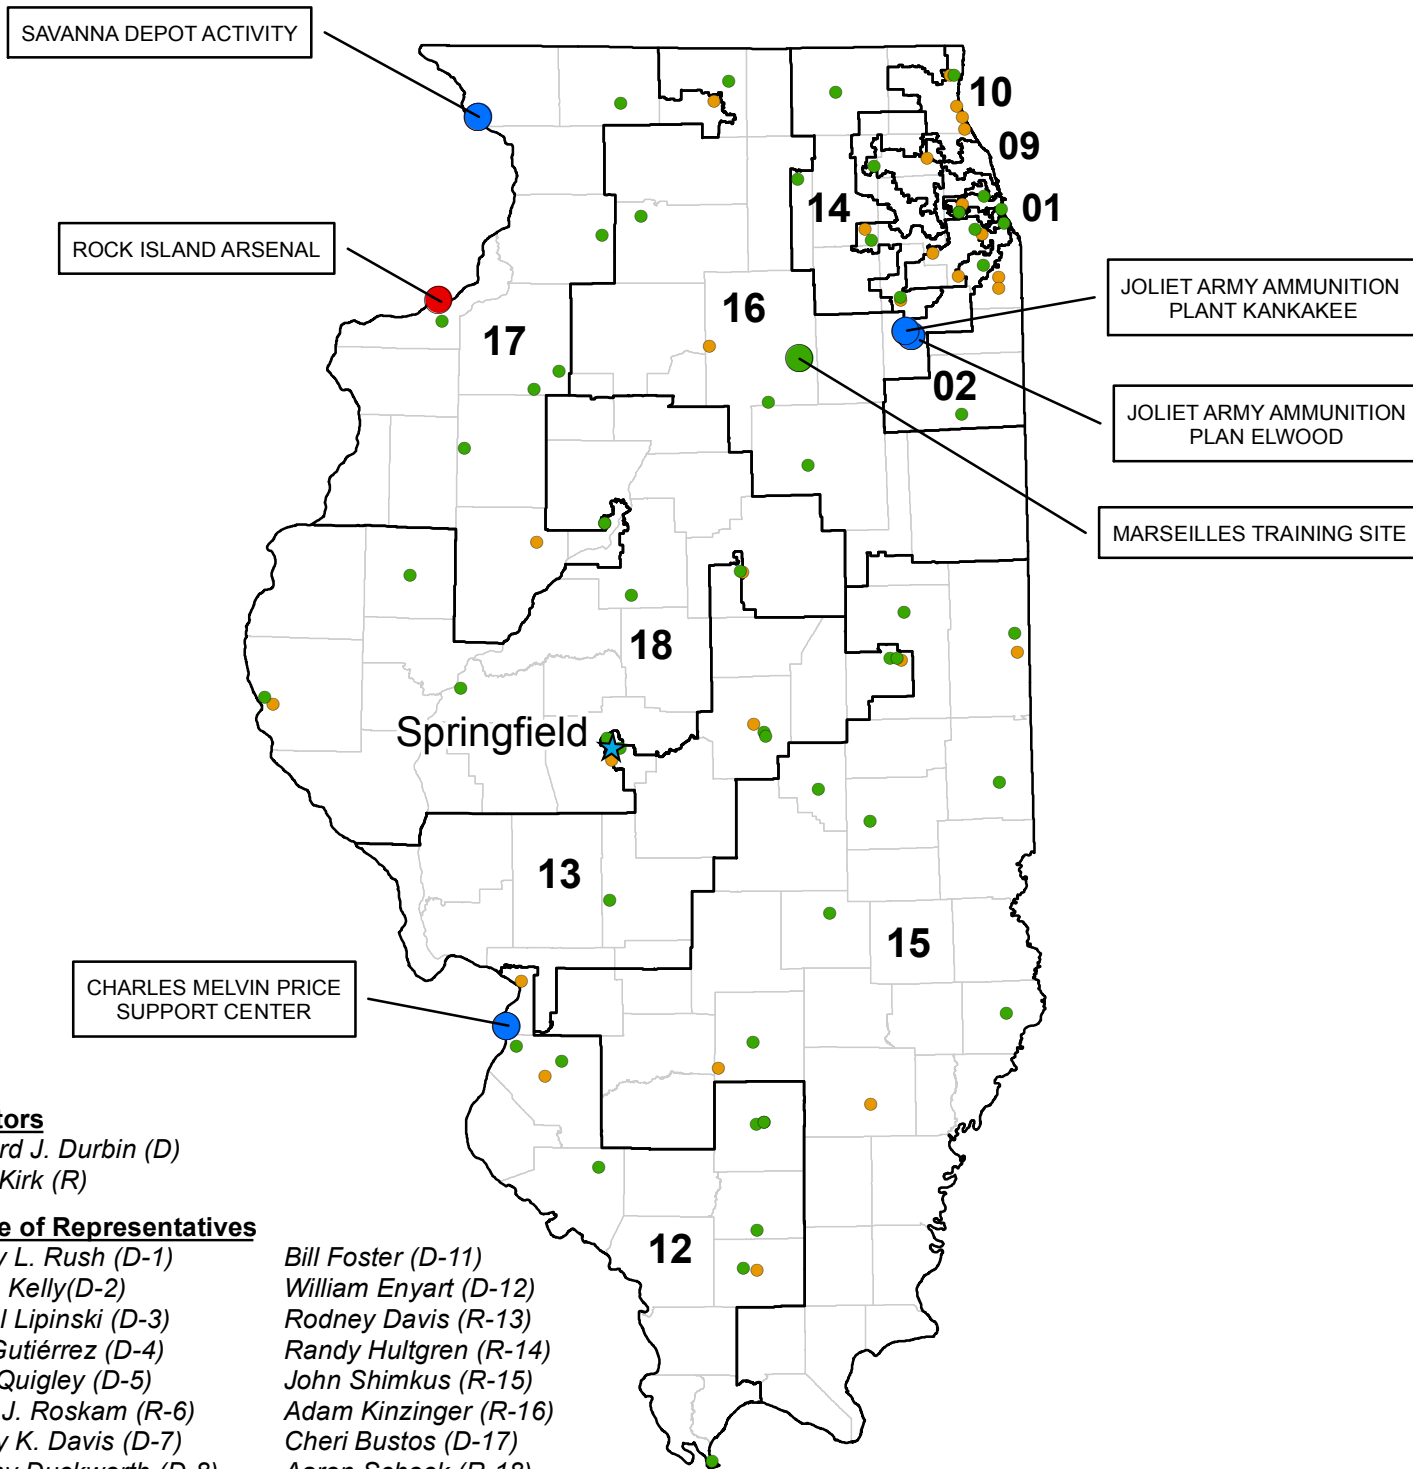

ILLINOIS

Senators

Richard J. Durbin (D)
Mark Kirk (R)

House of Representatives

Bobby L. Rush (D-1)
Robin Kelly (D-2)
Daniel Lipinski (D-3)
Luis Gutiérrez (D-4)
Mike Quigley (D-5)
Peter J. Roskam (R-6)
Danny K. Davis (D-7)
Tammy Duckworth (D-8)
Jan Schakowsky (D-9)
Brad Schneider (D-10)

Bill Foster (D-11)
William Enyart (D-12)
Rodney Davis (R-13)
Randy Hultgren (R-14)
John Shimkus (R-15)
Adam Kinzinger (R-16)
Cheri Bustos (D-17)
Aaron Schock (R-18)