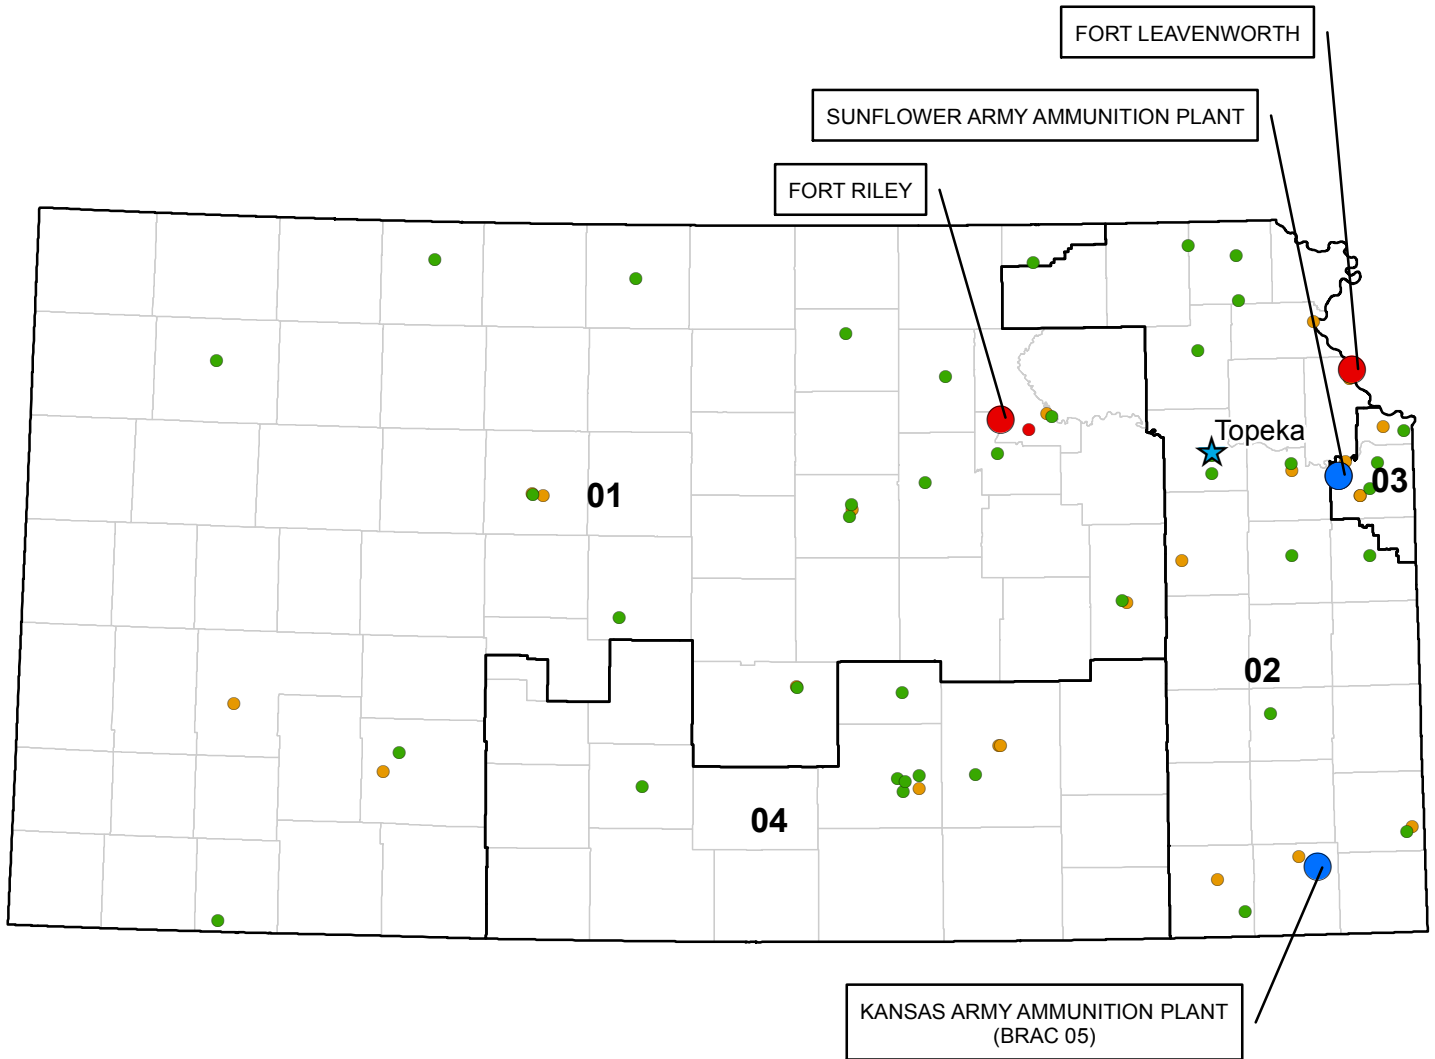

KANSAS

Senators

Jerry Moran (R)
Pat Roberts (R)

House of Representatives

Tim Huelskamp (R-1)
Lynn Jenkins (R-2)
Kevin Yoder (R-3)
Mike Pompeo (R-4)

Legend	
Active Army Sites	
● Primary Site	● Site
National Guard Sites	
● Guard Installation	● Site
Army Reserve Sites	
● Reserve Installation	● Site
BRAC/Excess	
● BRAC/Excess Installation	● Site
— Congressional Districts	
— Counties	
★ Capital	

Created by:
Department of the Army
Office of the Assistant Chief of Staff
for Installation Management (OACSIM)
Installation Geospatial Information and
Services (IGI&S)

Contact:
Usarmy.pentagon.hqda-acsim.mbx.igi-s@mail.mil