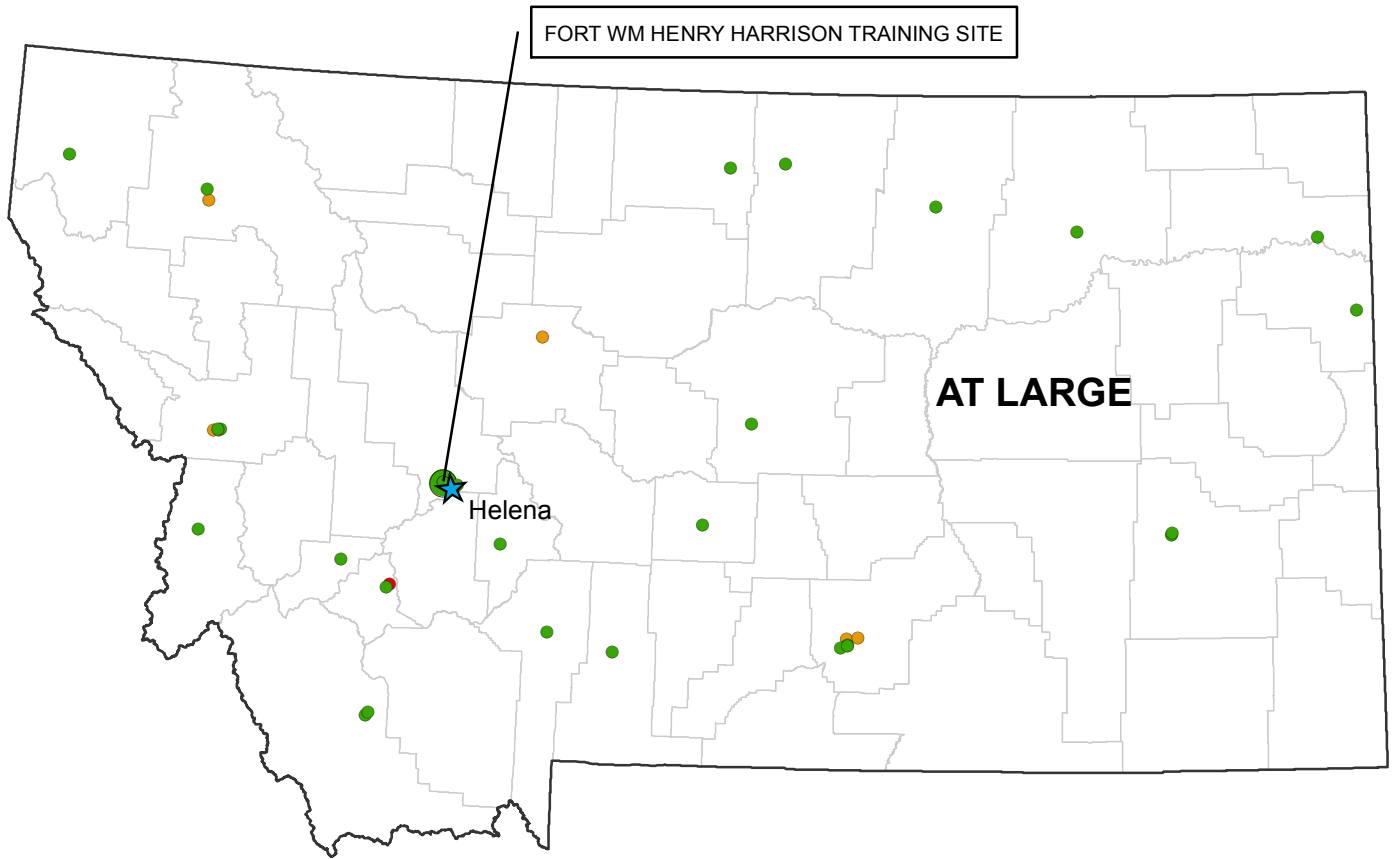

MONTANA

Senators
Max Baucus (D)
Jon Tester (D)

House of Representatives
Steve Daines (R-At Large)

Legend	
Active Army Sites	
● Primary Site	● Site
National Guard Sites	
● Guard Installation	● Site
Army Reserve Sites	
● Reserve Installation	● Site
BRAC/Excess	
● BRAC/Excess Installation	● Site
— Congressional Districts	
— Counties	
★ Capital	

Created by:
Department of the Army
Office of the Assistant Chief of Staff
for Installation Management (OACSIM)
Installation Geospatial Information and
Services (IGI&S)

Contact:
Usarmy.pentagon.hqda-acsim.mbx.igi-s@mail.mil