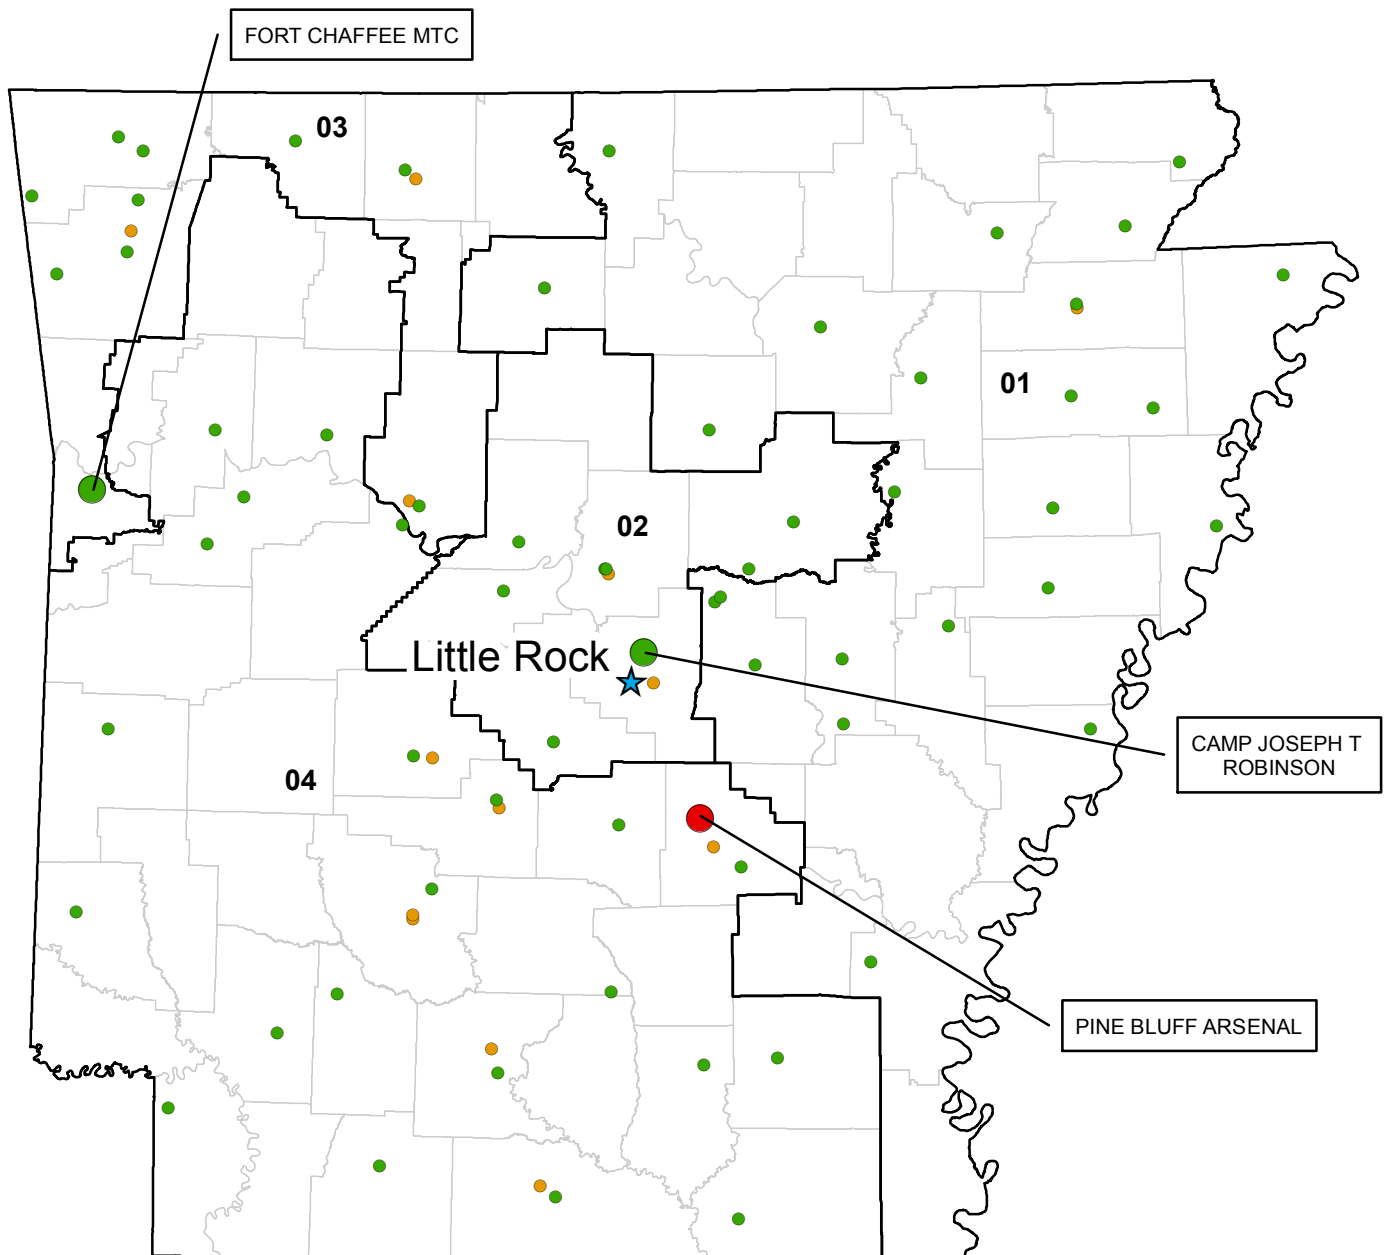

ARKANSAS

Senators

John Boozman (R)
Mark L. Pryor (D)

House of Representatives

Rick Crawford (R-1)
Tim Griffin (R-2)
Steve Womack (R-3)
Tom Cotton (R-4)

Legend	
● Active Army Sites	● Site
● Primary Site	● Site
● National Guard Sites	● Site
● Guard Installation	● Site
● Army Reserve Sites	● Site
● Reserve Installation	● Site
● BRAC/Excess	● Site
● BRAC/Excess Installation	● Site
— Congressional Districts	
— Counties	
★ Capital	

Created by:
Department of the Army
Office of the Assistant Chief of Staff
for Installation Management (OACSIM)
Installation Geospatial Information and
Services (IGI&S)

Contact:
Usarmy.pentagon.hqda-acsim.mbx.igi-s@mail.mil