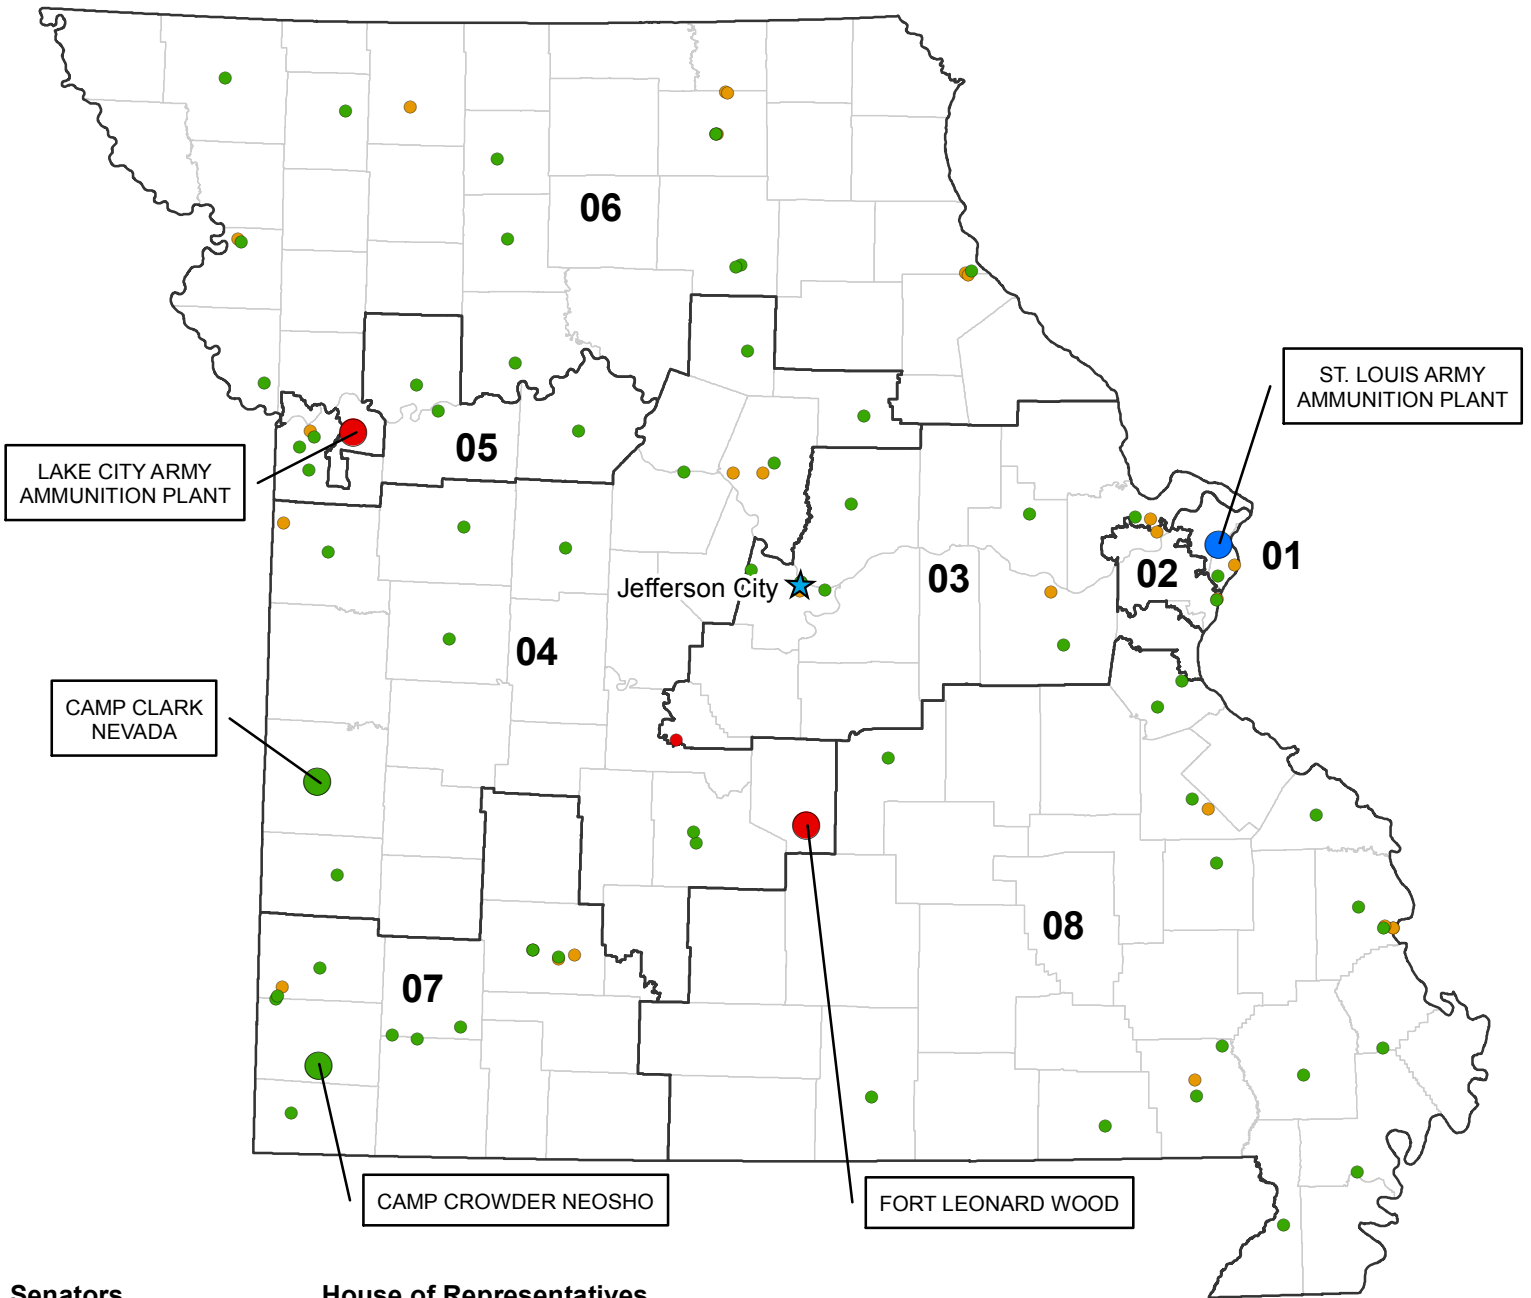

MISSOURI

Senators

Roy Blunt (R)
Claire McCaskill (D)

House of Representatives

William "Lacy" Clay Jr. (D-1)   Sam Graves (R-6)
Ann Wagner (R-2)   Billy Long (R-7)
Blaine Luetkemeyer (R-3)   Jason Smith (R-8)
Vicky Hartzler (R-4)
Emanuel Cleaver (D-5)