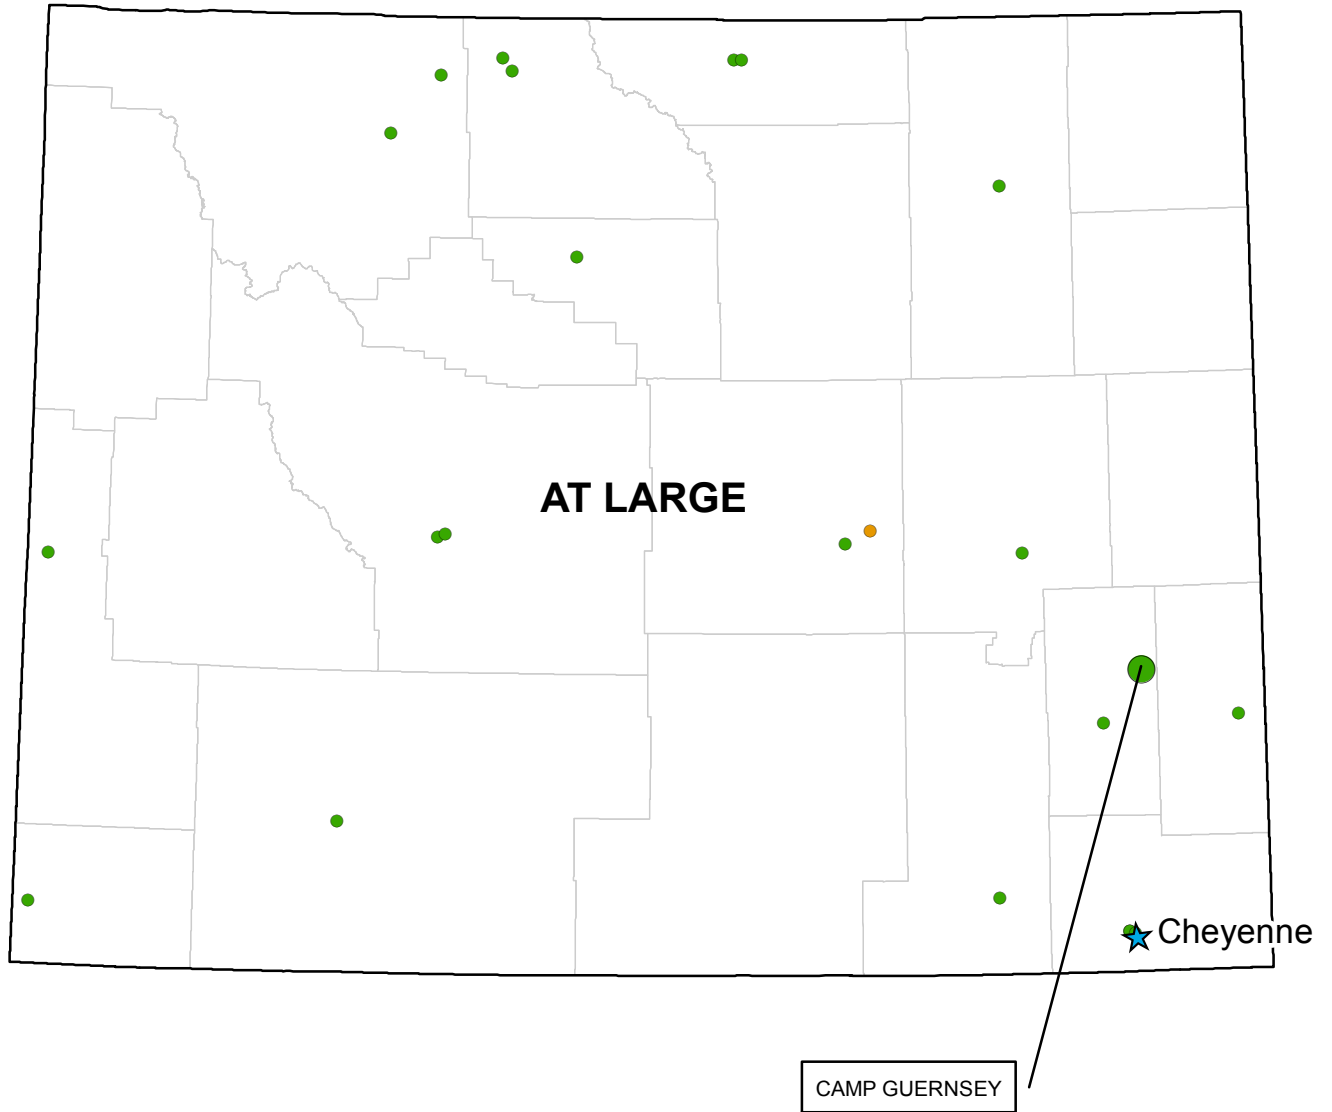

WYOMING

Senators

John Barrasso (R)
Michael B. Enzi (R)

House of Representatives

Cynthia M. Lummis (R-At Large)

Legend	
Active Army Sites	
● Primary Site	● Site
National Guard Sites	
● Guard Installation	● Site
Army Reserve Sites	
● Reserve Installation	● Site
BRAC/Excess	
● BRAC/Excess Installation	● Site
— Congressional Districts	
— Counties	
★ Capital	

Created by:
Department of the Army
Office of the Assistant Chief of Staff
for Installation Management (OACSIM)
Installation Geospatial Information and
Services (IGI&S)

Contact:

Usarmy.pentagon.hqda-acsim.mbx.igi-s@mail.mil