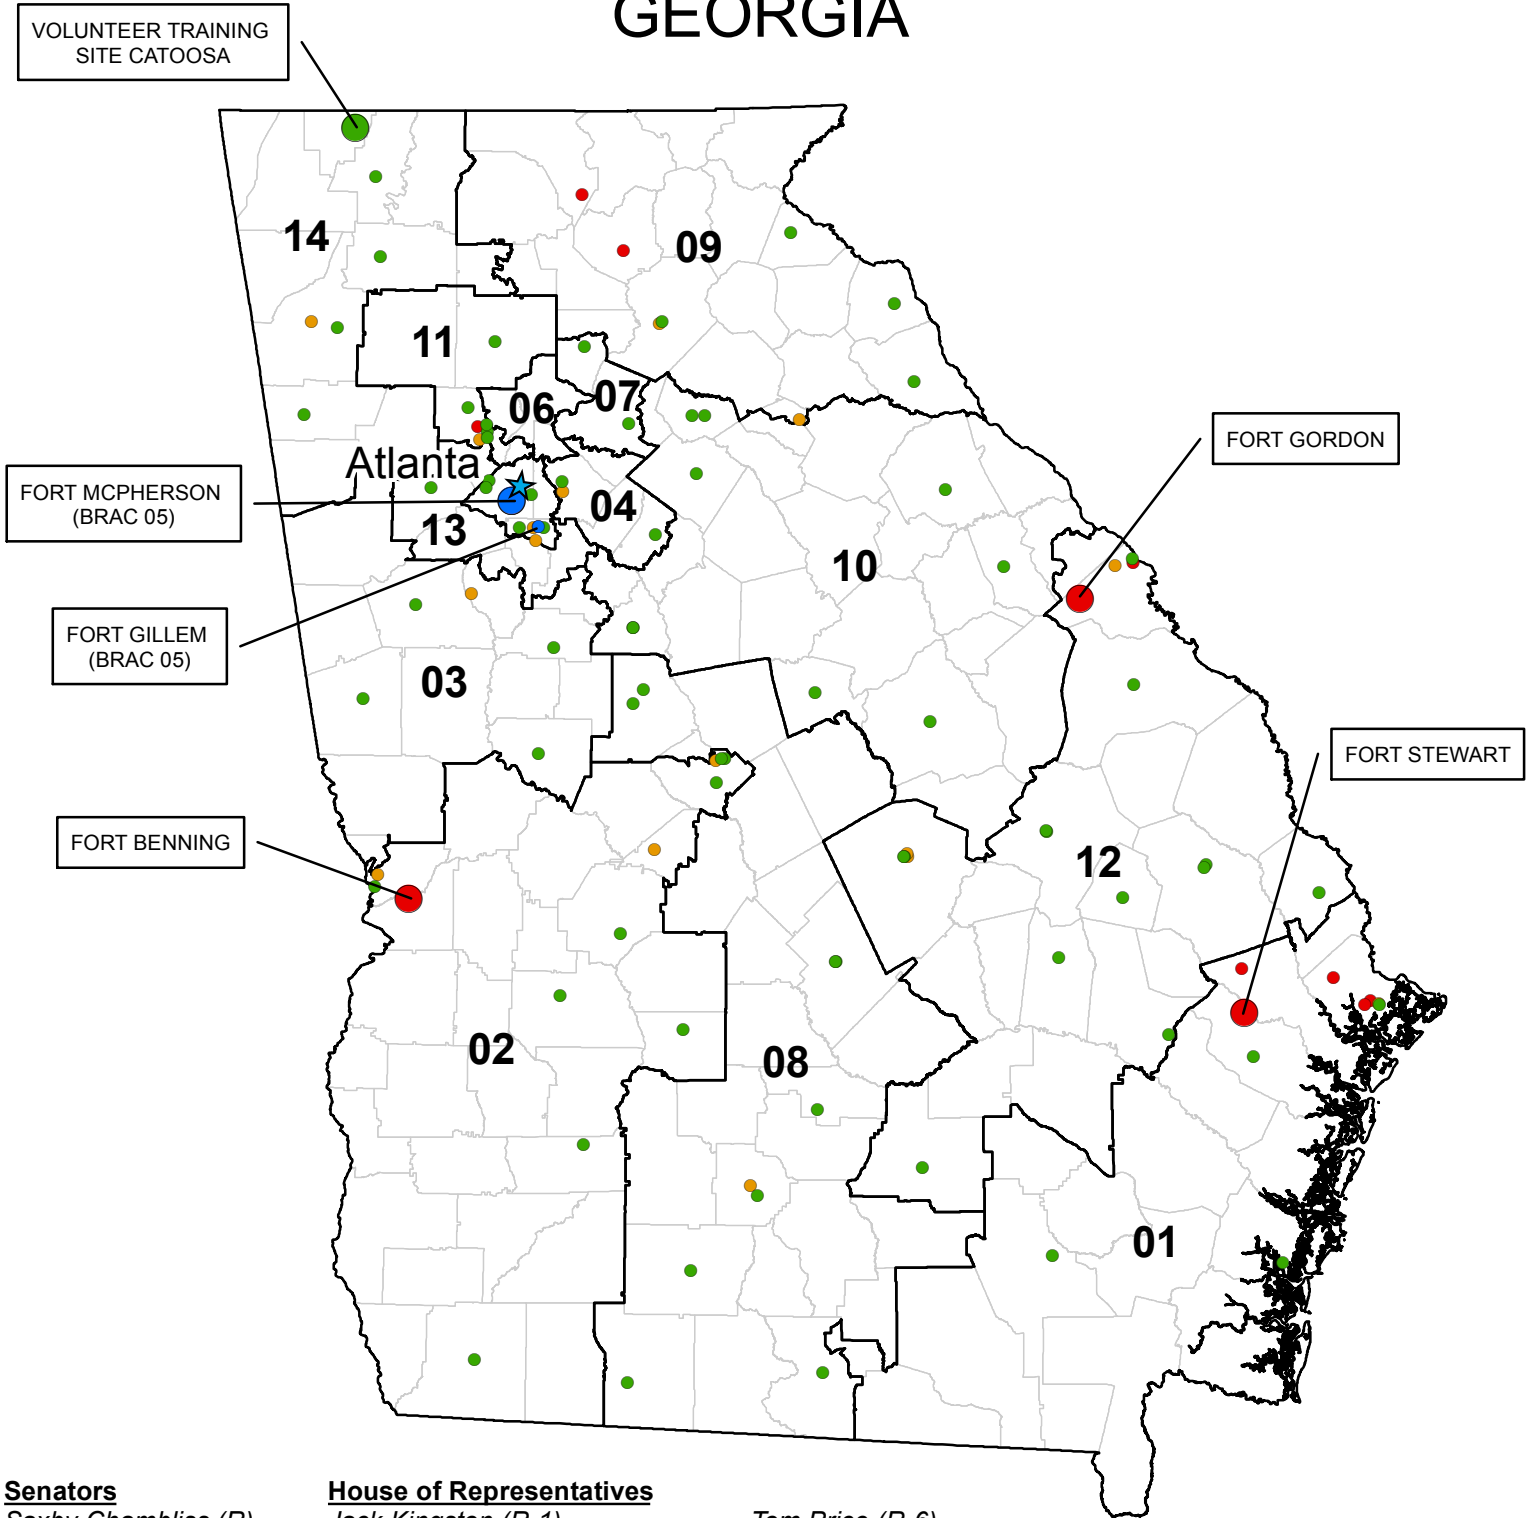

GEORGIA

Senators

Saxby Chambliss (R)
Johnny Isakson (R)

House of Representatives

Jack Kingston (R-1)	Tom Price (R-6)	
Sanford D. Bishop Jr. (D-2)	Rob Woodall (R-7)	Phil Gingrey (R-11)
Lynn S. Westmoreland (R-3)	Austin Scott (R-8)	John Barrow (D-12)
Henry "Hank" C. Johnson Jr. (D-4)	Doug Collins (R-9)	David Scott (D-13)
John Lewis (D-5)	Paul C. Broun (R-10)	Tom Graves (R-14)

Legend

Active Army Sites	
● Primary Site	● Site
National Guard Sites	
● Guard Installation	● Site
Army Reserve Sites	
● Reserve Installation	● Site
BRAC/Excess	
● BRAC/Excess Installation	● Site
— Congressional Districts	
— Counties	
★ Capital	

1:2,750,000
0 15 30 60
Kilometers

Created by:
Department of the Army
Office of the Assistant Chief of Staff
for Installation Management (OACSIM)
Installation Geospatial Information and
Services (IGI&S)

Contact:
Usarmy.pentagon.hqda-acsim.mbx.igi-s@mail.mil