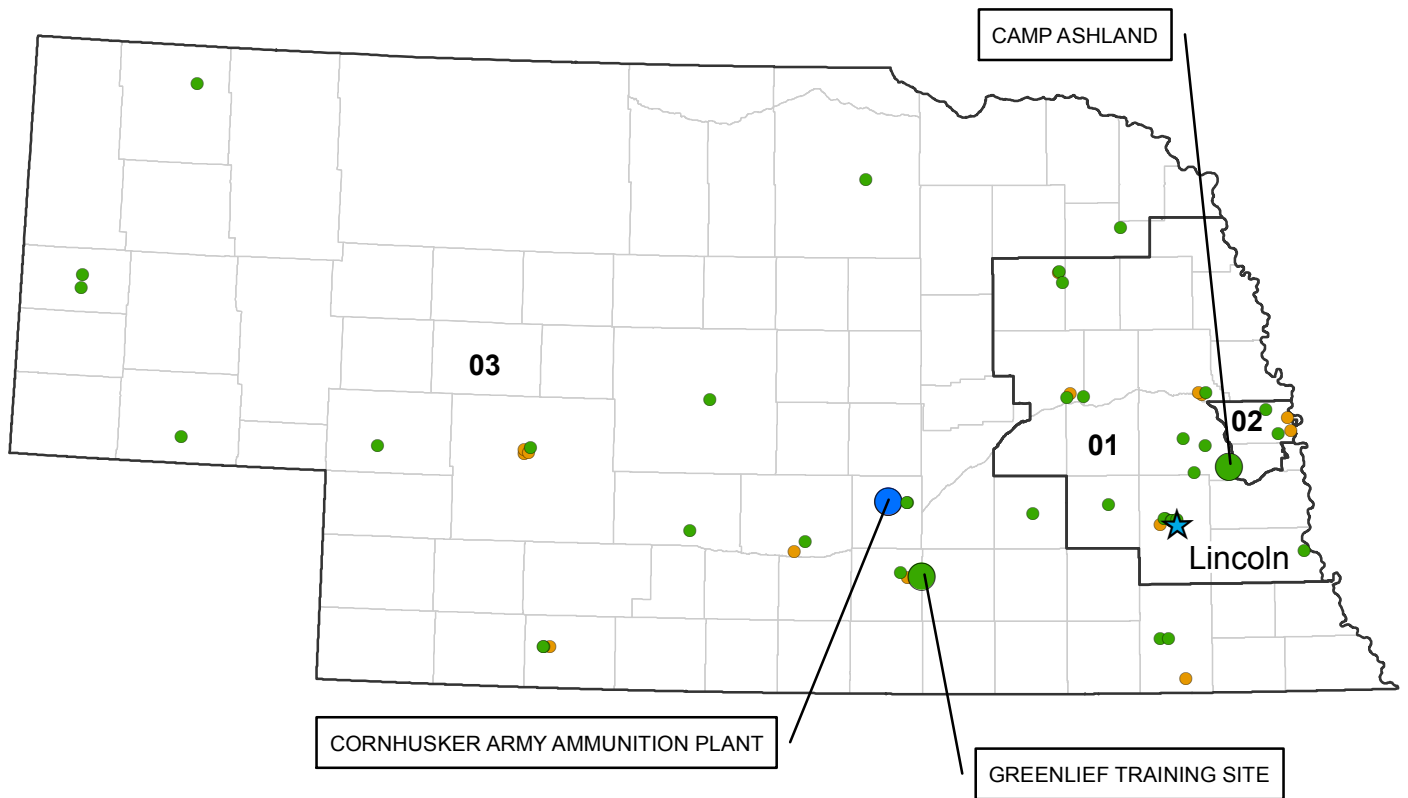

NEBRASKA

Senators

Deb Fischer (R)
Mike Johanns (R)

House of Representatives

Jeff Fortenberry (R-1)
Lee Terry (R-2)
Adrian Smith (R-3)

Legend	
Active Army Sites	
● Primary Site	● Site
National Guard Sites	
● Guard Installation	● Site
Army Reserve Sites	
● Reserve Installation	● Site
BRAC/Excess	
● BRAC/Excess Installation	● Site
— Congressional Districts	
— Counties	
★ Capital	

Created by:
Department of the Army
Office of the Assistant Chief of Staff
for Installation Management (OACSIM)
Installation Geospatial Information and
Services (IGI&S)

Contact:
Usarmy.pentagon.hqda-acsim.mbx.igi-s@mail.mil