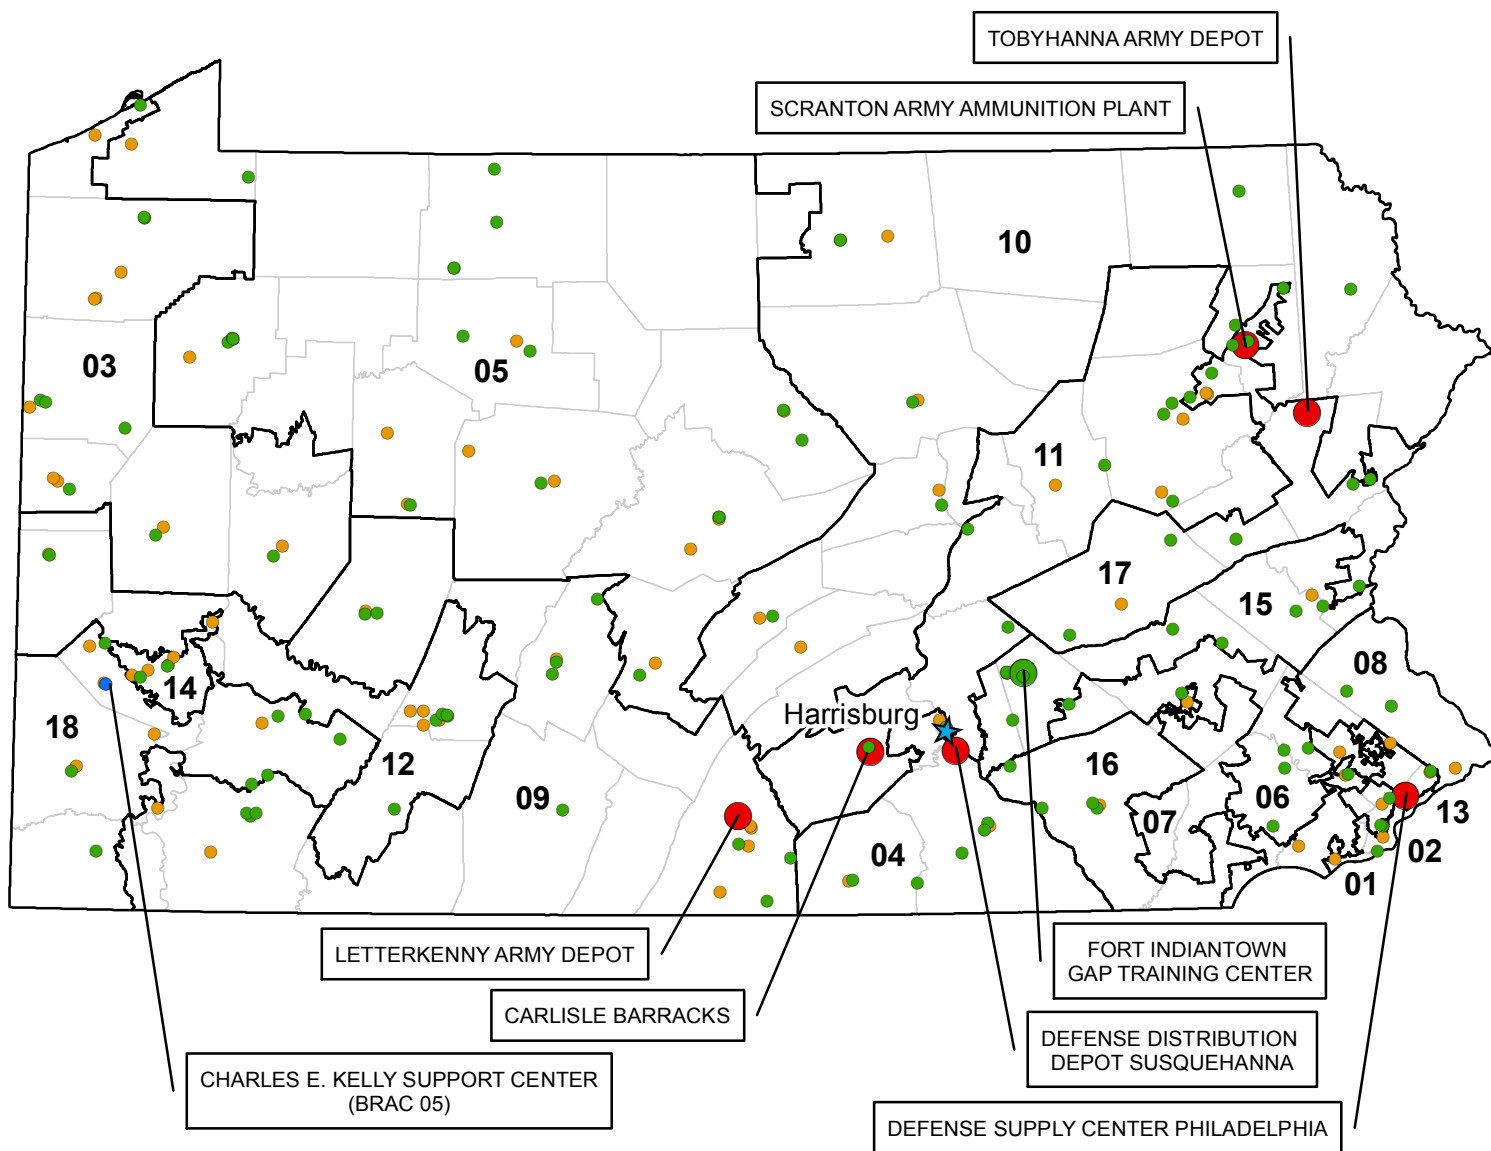

PENNSYLVANIA

Senators

Robert P. Casey Jr. (D)
Patrick J. Toomey (R)

House of Representatives

Robert Brady (D-1)
Chaka Fattah (D-2)
Mike Kelly (R-3)
Scott Perry (R-4)
Glenn W. Thompson (R-5)
Jim Gerlach (R-6)
Pat Meehan (R-7)

Michael G. Fitzpatrick (R-8)
Bill Shuster (R-9)
Tom Marino (R-10)
Lou Barletta (R-11)
Keith Rothfus (R-12)
Allyson Y. Schwartz (D-13)
Mike Doyle (D-14)

Charles W. Dent (R-15)
Joseph R. Pitts (R-16)
Matthew Cartwright (D-17)
Tim Murphy (R-18)

Legend	
Active Army Sites	
● Primary Site	● Site
National Guard Sites	
● Guard Installation	● Site
Army Reserve Sites	
● Reserve Installation	● Site
BRAC/Excess	
● BRAC/Excess Installation	● Site
— Congressional Districts	
— Counties	
★ Capital	

Created by:
Department of the Army
Office of the Assistant Chief of Staff
for Installation Management (OACSIM)
Installation Geospatial Information and
Services (IGI&S)

Contact:
Usarmy.pentagon.hqda-acsim.mbx.igi-s@mail.mil