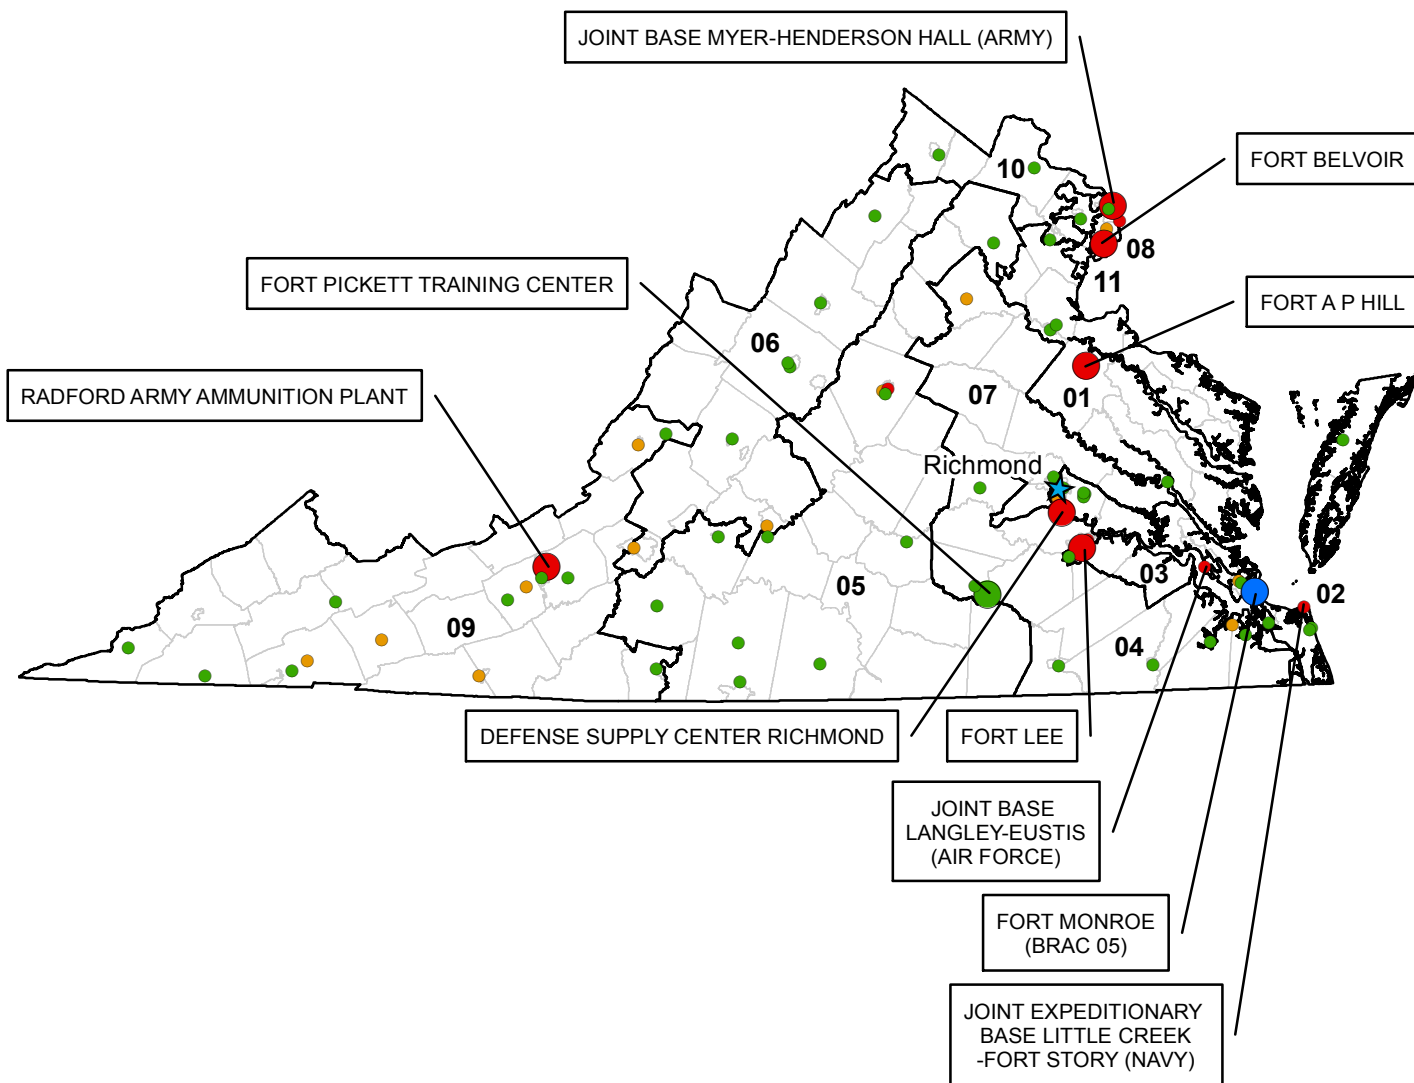

VIRGINIA

Senators

Tim Kaine (D)
Mark R. Warner (D)

House of Representatives

Robert J. Wittman (R-1)
Scott Rigell (R-2)
Robert C. Scott (D-3)
Randy J. Forbes (R-4)
Robert Hurt (R-5)
Bob Goodlatte (R-6)

Eric Cantor (R-7)
James Moran (D-8)
Morgan Griffith (R-9)
Frank Wolf (R-10)
Gerald "Gerry" E. Connolly (D-11)

Legend	
Active Army Sites	
● Primary Site	● Site
National Guard Sites	
● Guard Installation	● Site
Army Reserve Sites	
● Reserve Installation	● Site
BRAC/Excess	
● BRAC/Excess Installation	● Site
— Congressional Districts	
— Counties	
★ Capital	

Created by:
Department of the Army
Office of the Assistant Chief of Staff
for Installation Management (OACSIM)
Installation Geospatial Information and
Services (IGI&S)

Contact:
Usarmy.pentagon.hqda-acsim.mbx.igi-s@mail.mil