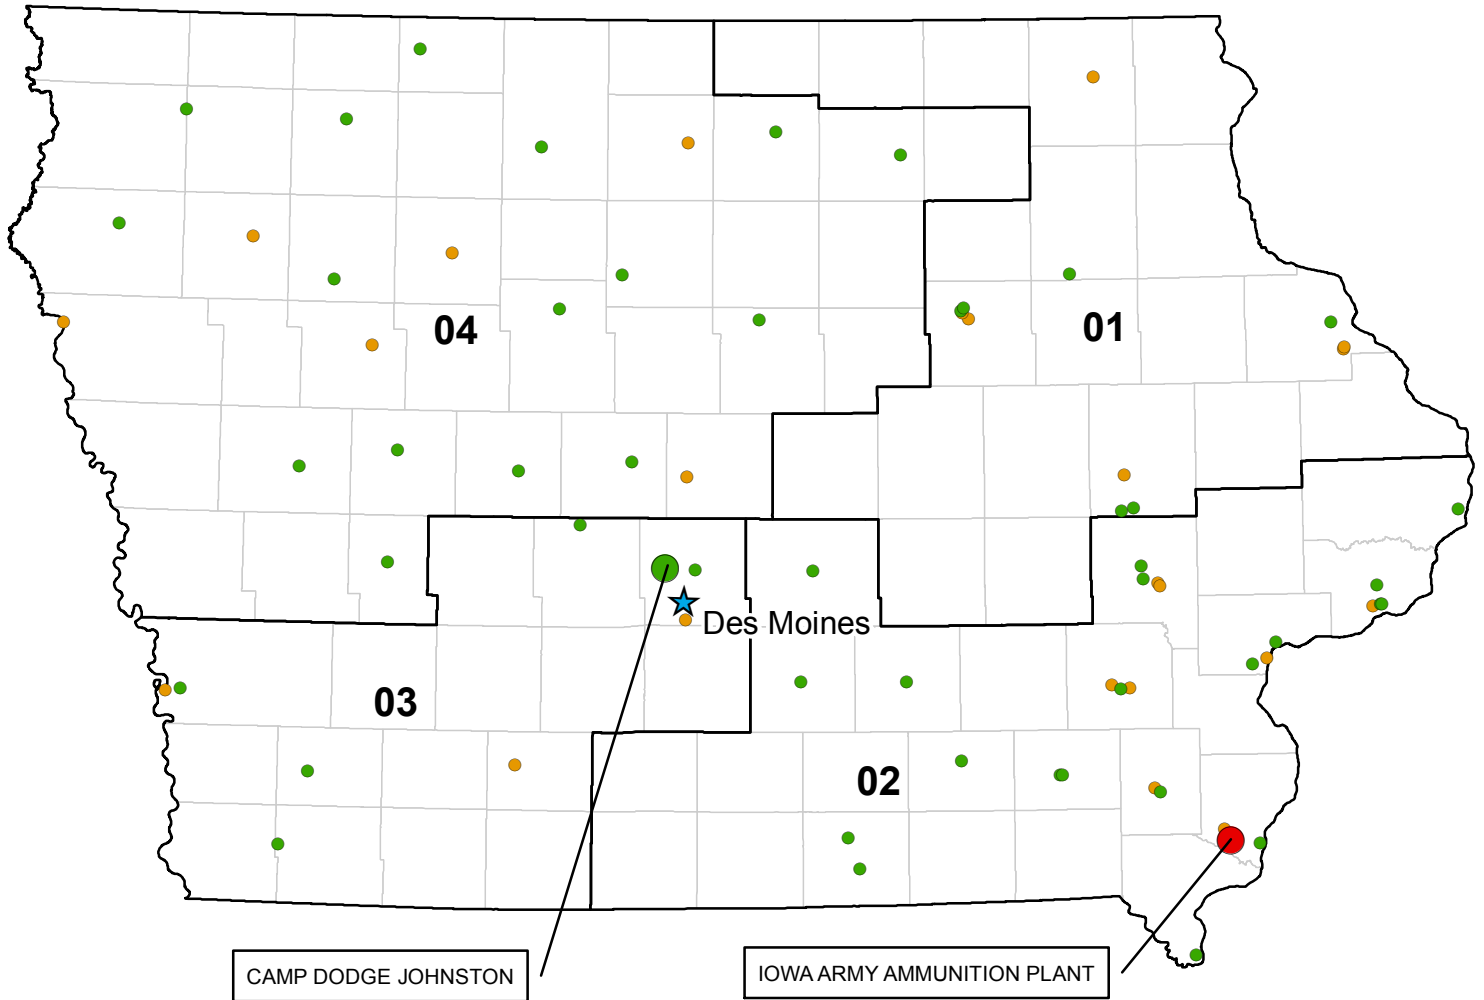

IOWA

Senators

Chuck Grassley (R)
Tom Harkin (D)

House of Representatives

Bruce L. Braley (D-1)
David Loebsack (D-2)
Tom Latham (R-3)
Steve King (R-4)

Legend	
Active Army Sites	
● Primary Site	● Site
National Guard Sites	
● Guard Installation	● Site
Army Reserve Sites	
● Reserve Installation	● Site
BRAC/Excess	
● BRAC/Excess Installation	● Site
— Congressional Districts	
— Counties	
★ Capital	

Created by:
Department of the Army
Office of the Assistant Chief of Staff
for Installation Management (OACSIM)
Installation Geospatial Information and
Services (IGI&S)

Contact:
Usarmy.pentagon.hqda-acsim.mbx.igi-s@mail.mil