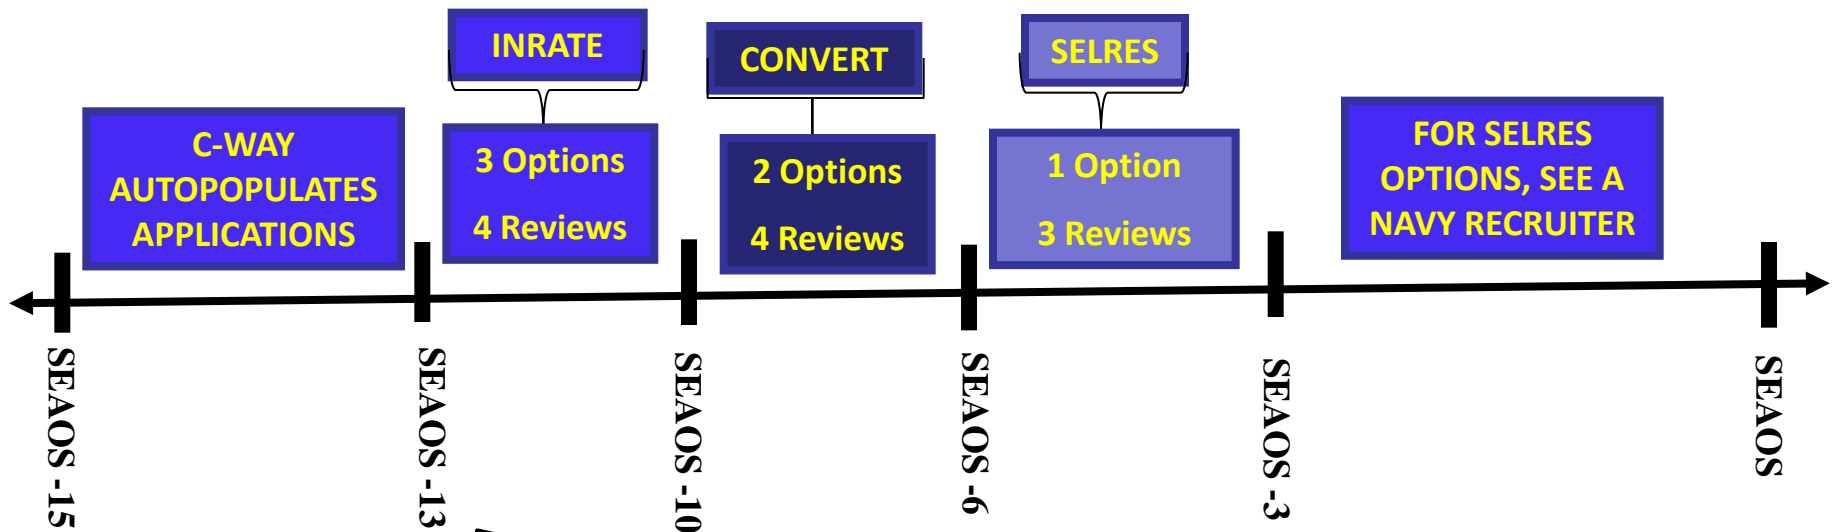

CAREER WAYPOINTS SEAOS TIMELINE (3-2-1)

- CMSID alignment (No C-WAY-Reenlistment Applications)
- Sailors negotiate orders
- CCC Workload reduced (fewer applications/counseling)
- Clear PERS 4 demand signal

Applications are not processed until 13 months prior to SEAOS.
3 Options = In-rate, Conversion, SELRES
2 Options = Conversion, SELRES
1 Option = SELRES