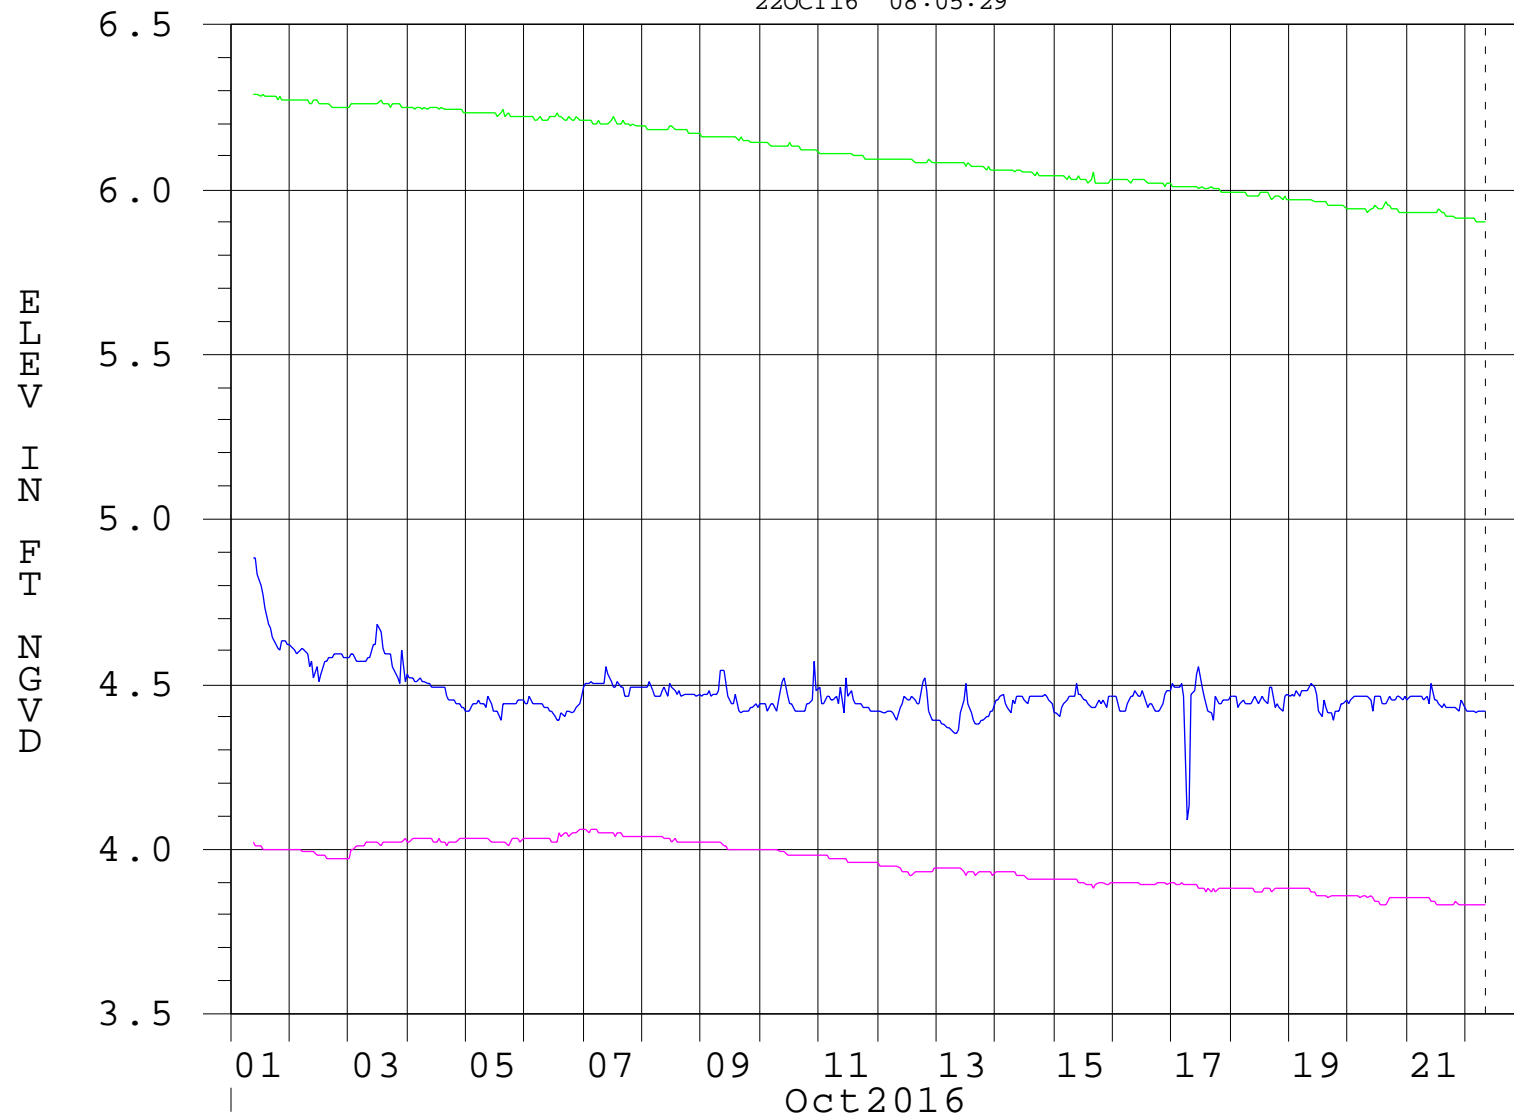

LEVEE 31W - SOUTH DADE CONVEYANCE

22OCT16 08:05:29

- S331 ELEV-TAIL
- S175 ELEV-HEAD
- S175 ELEV-TAIL