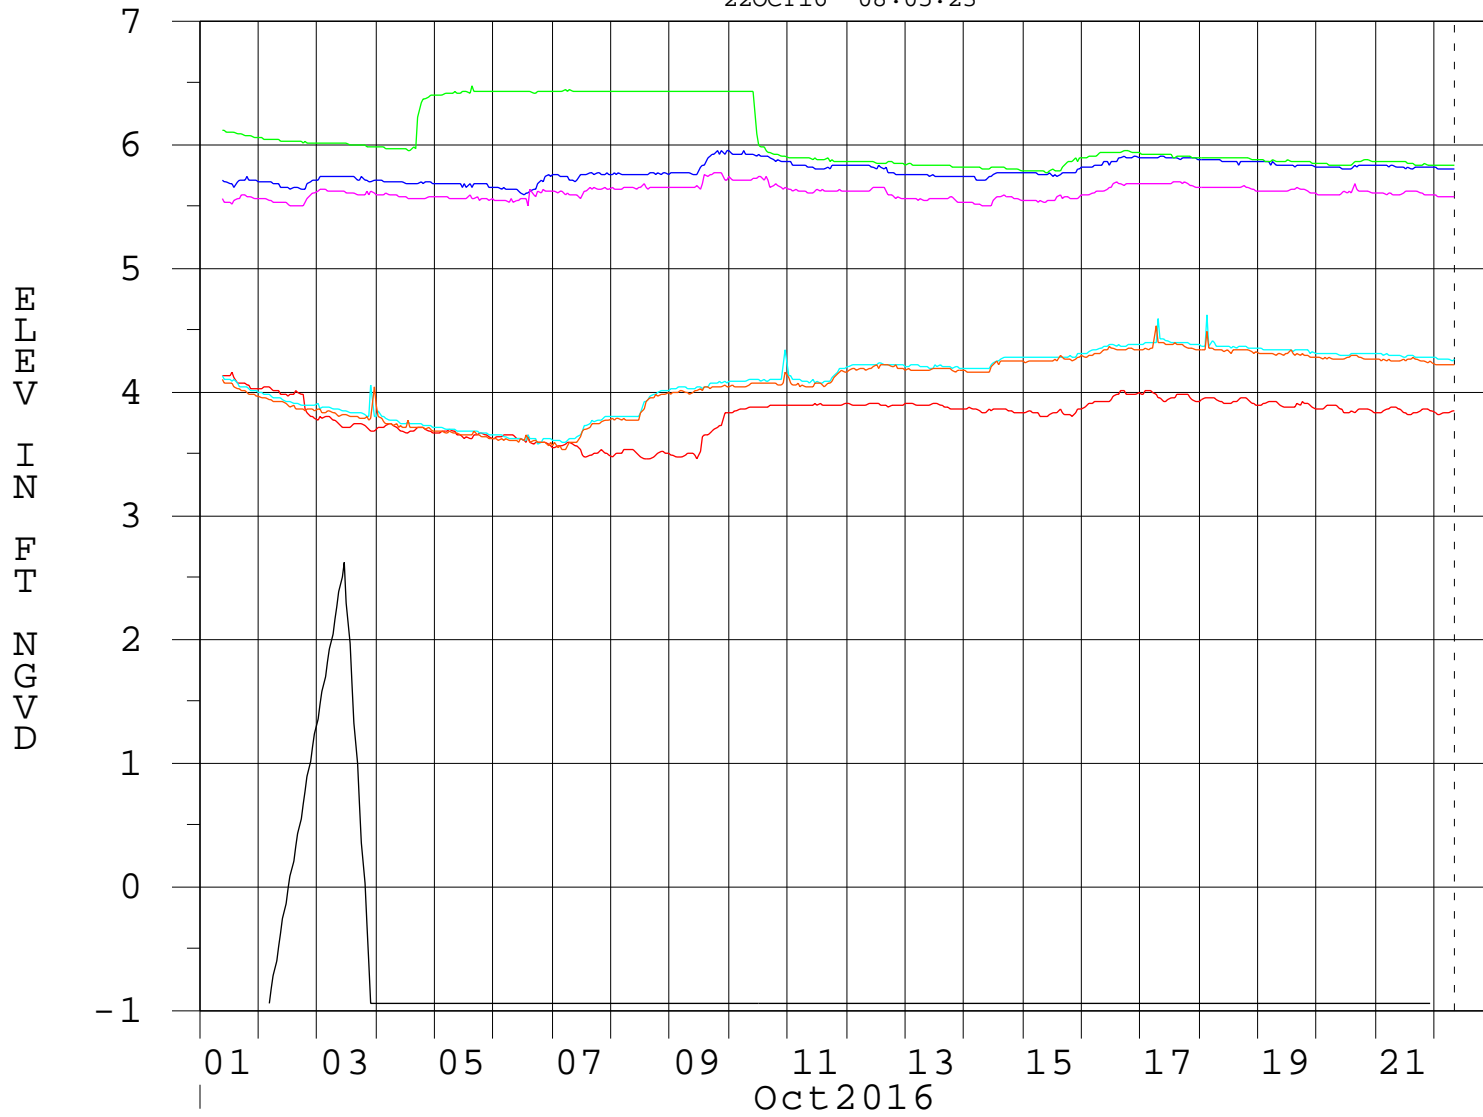

LEVEE 31N - SOUTH DADE CONVEYANCE

22OCT16 08:05:23

—	S336	ELEV-HEAD	—	G211	ELEV-HEAD
—	S336	ELEV-TAIL	—	G211	ELEV-TAIL
—	S338	ELEV-HEAD	—	S331	ELEV-HEAD
—	S338	ELEV-TAIL			