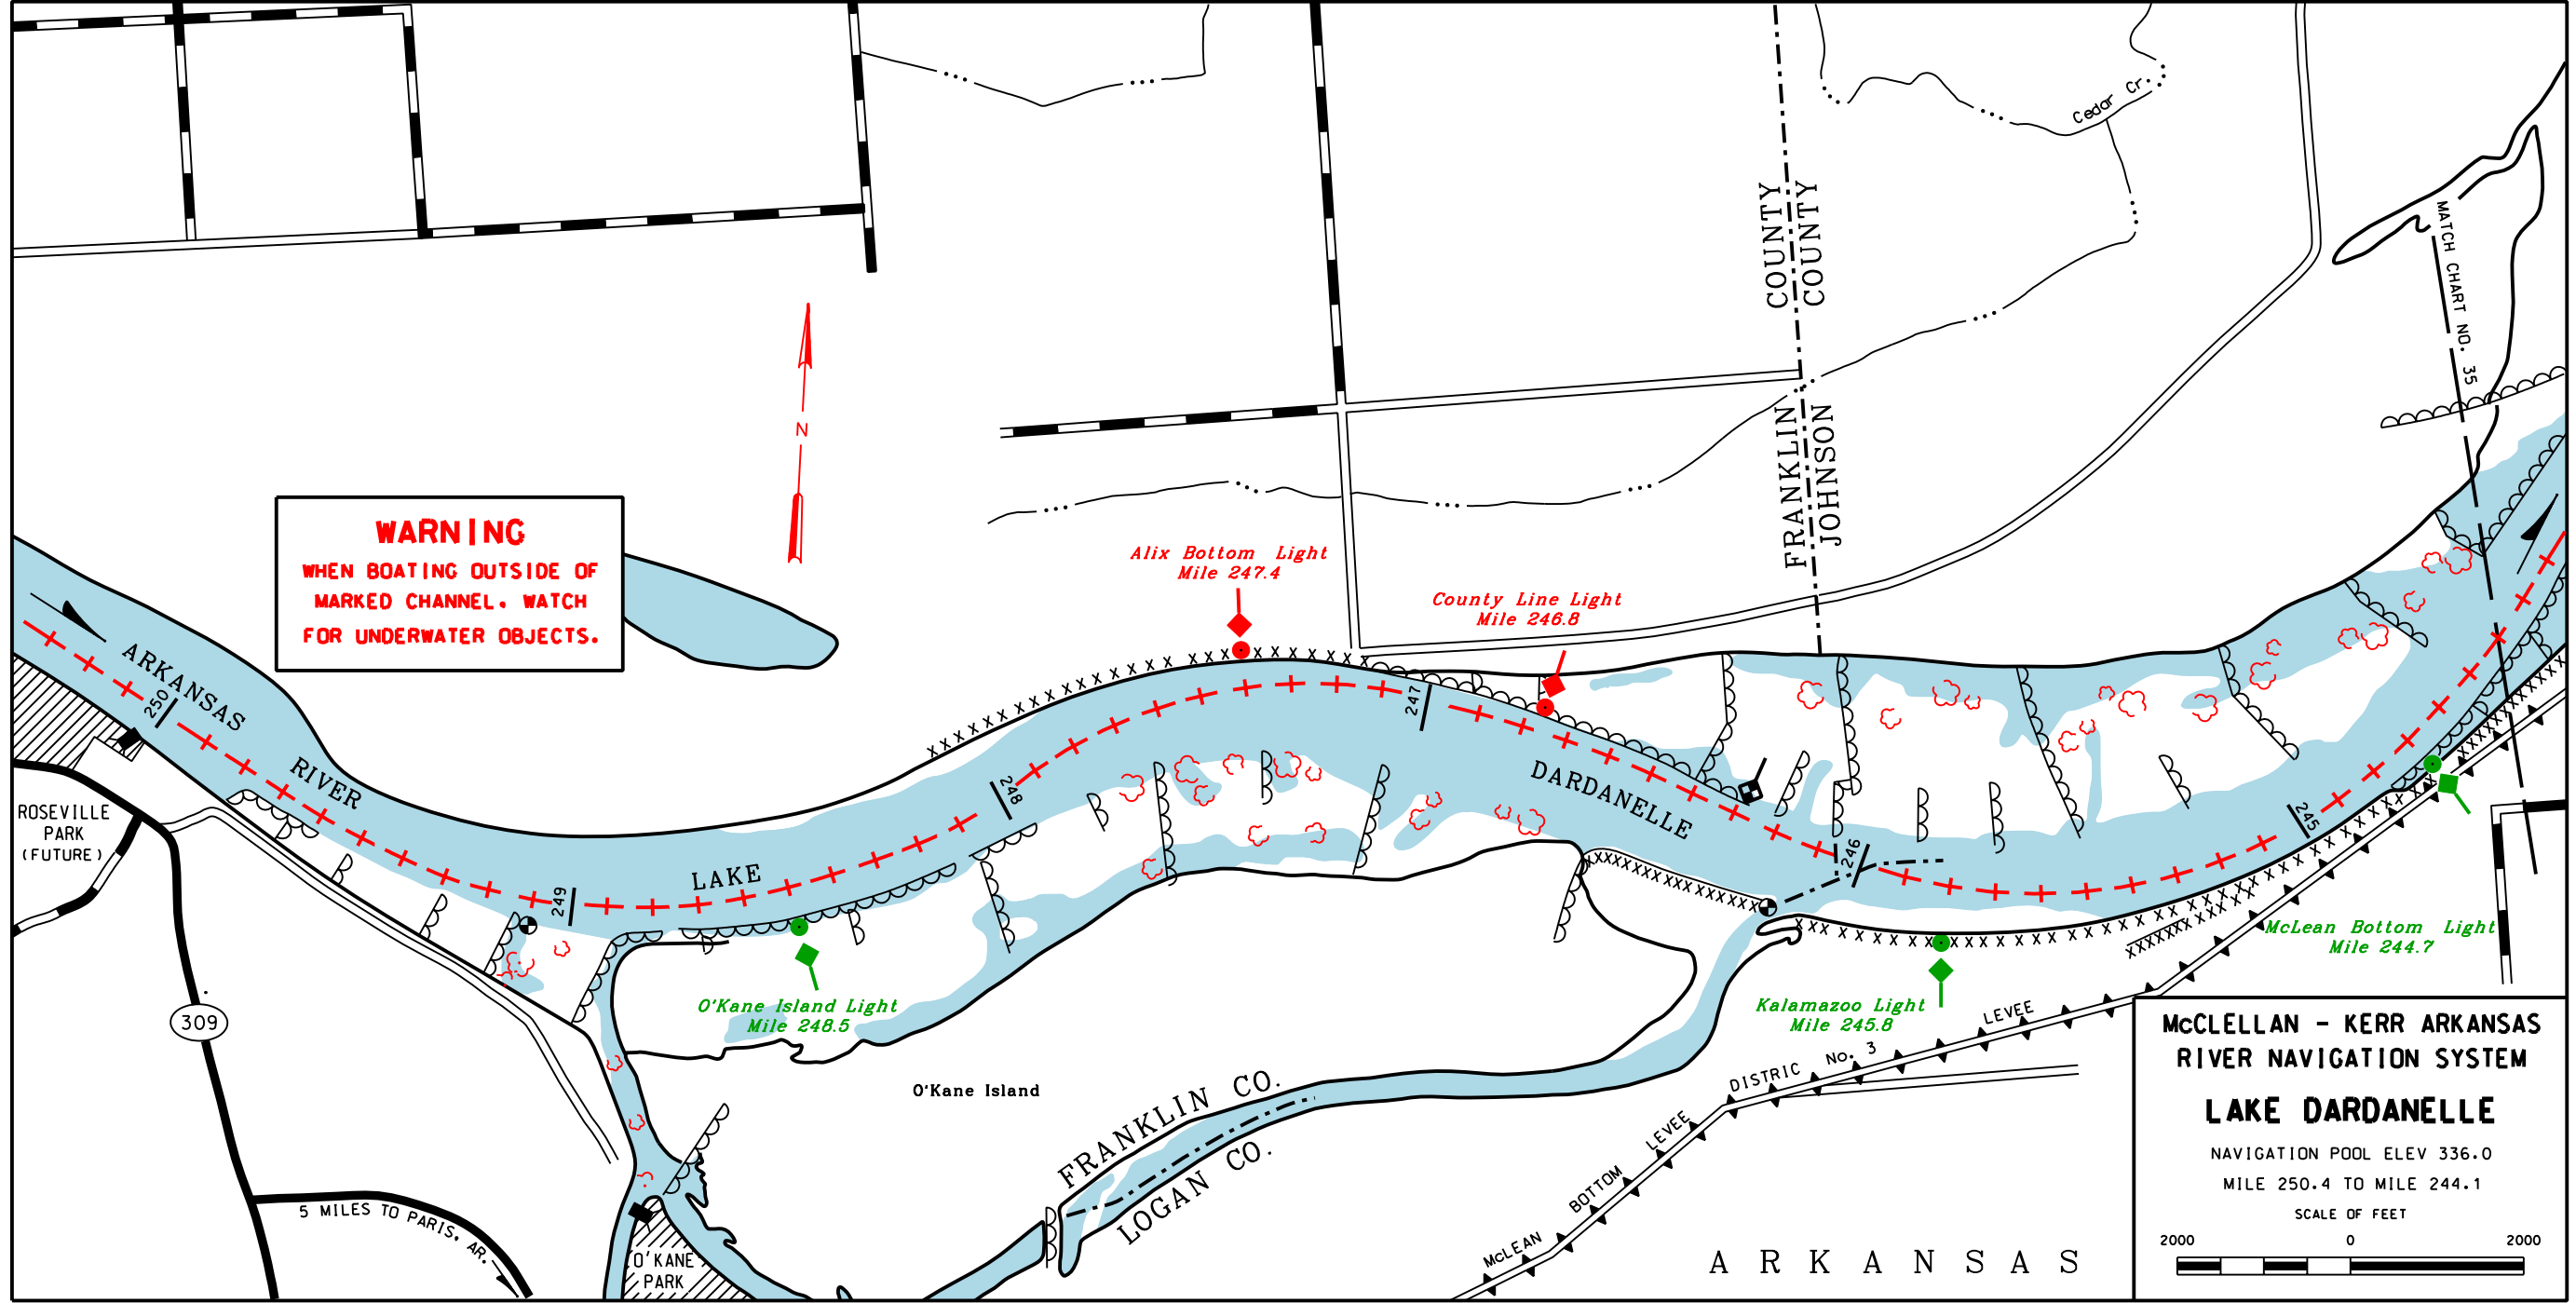

**WARNING**  
WHEN BOATING OUTSIDE OF  
MARKED CHANNEL. WATCH  
FOR UNDERWATER OBJECTS.

**McCLELLAN - KERR ARKANSAS RIVER NAVIGATION SYSTEM**

**LAKE DARDANELLE**

NAVIGATION POOL ELEV 336.0  
MILE 250.4 TO MILE 244.1

SCALE OF FEET