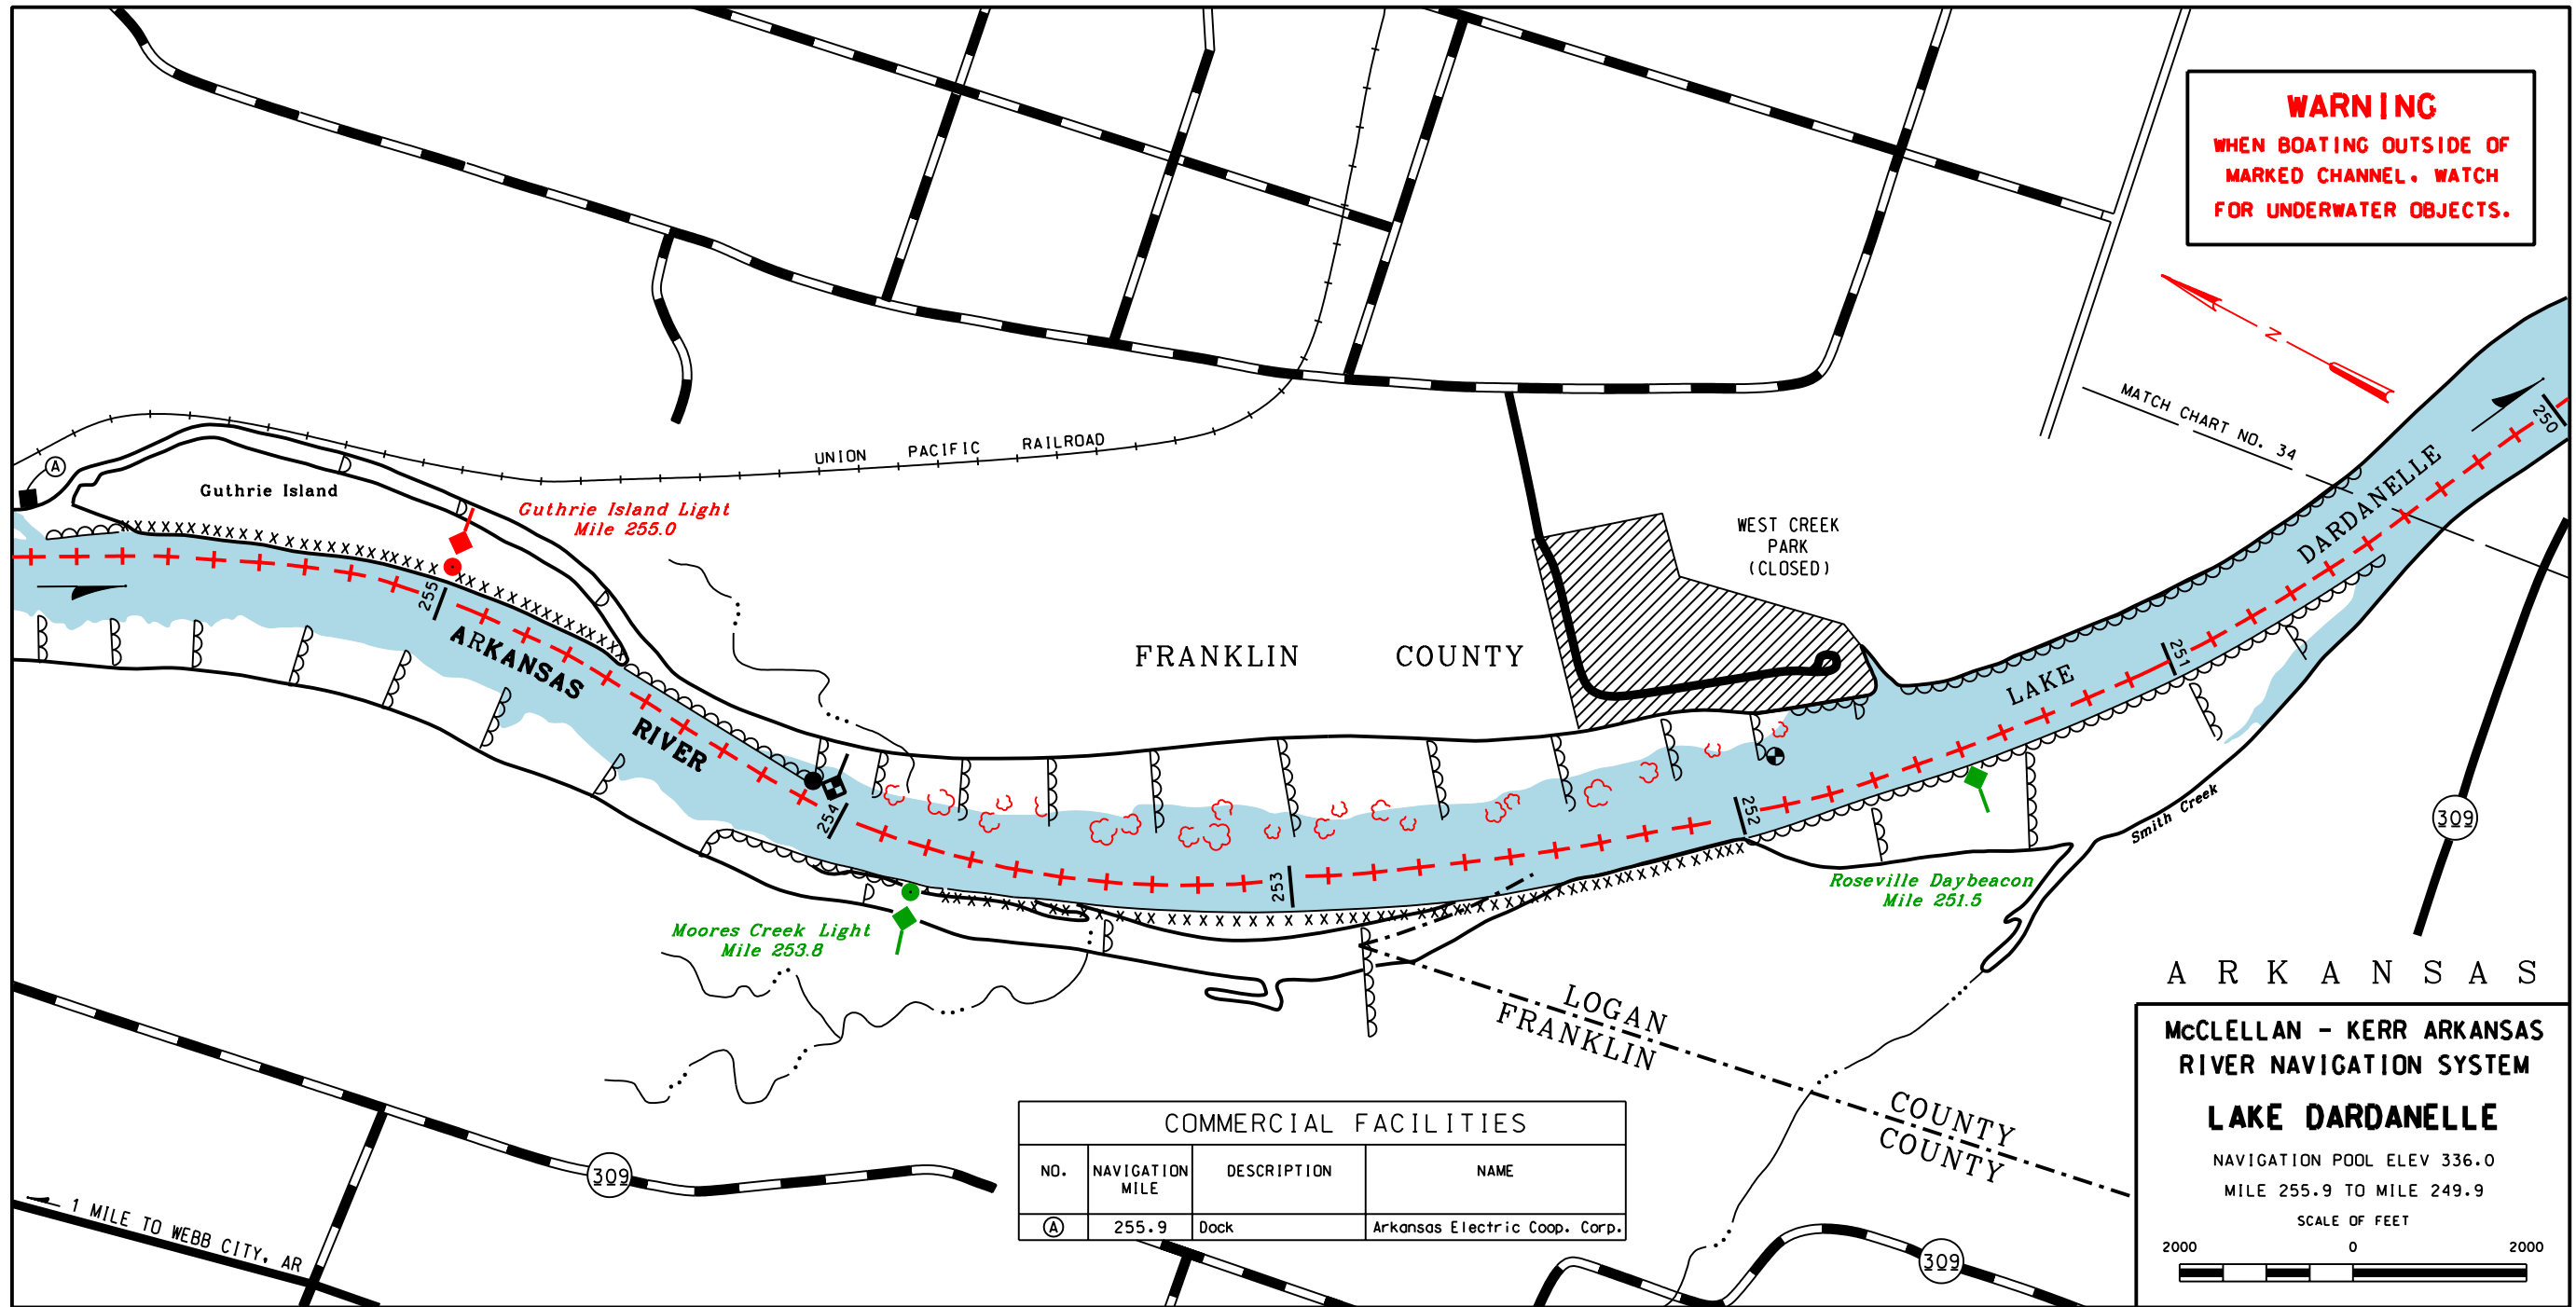

WARNING
WHEN BOATING OUTSIDE OF
MARKED CHANNEL. WATCH
FOR UNDERWATER OBJECTS.

COMMERCIAL FACILITIES			
NO.	NAVIGATION MILE	DESCRIPTION	NAME
(A)	255.9	Dock	Arkansas Electric Coop. Corp.

AR K A N S A S

McCLELLAN - KERR ARKANSAS RIVER NAVIGATION SYSTEM

LAKE DARDANELLE

NAVIGATION POOL ELEV 336.0
MILE 255.9 TO MILE 249.9

SCALE OF FEET

2000 0 2000

1 MILE TO WEBB CITY, AR